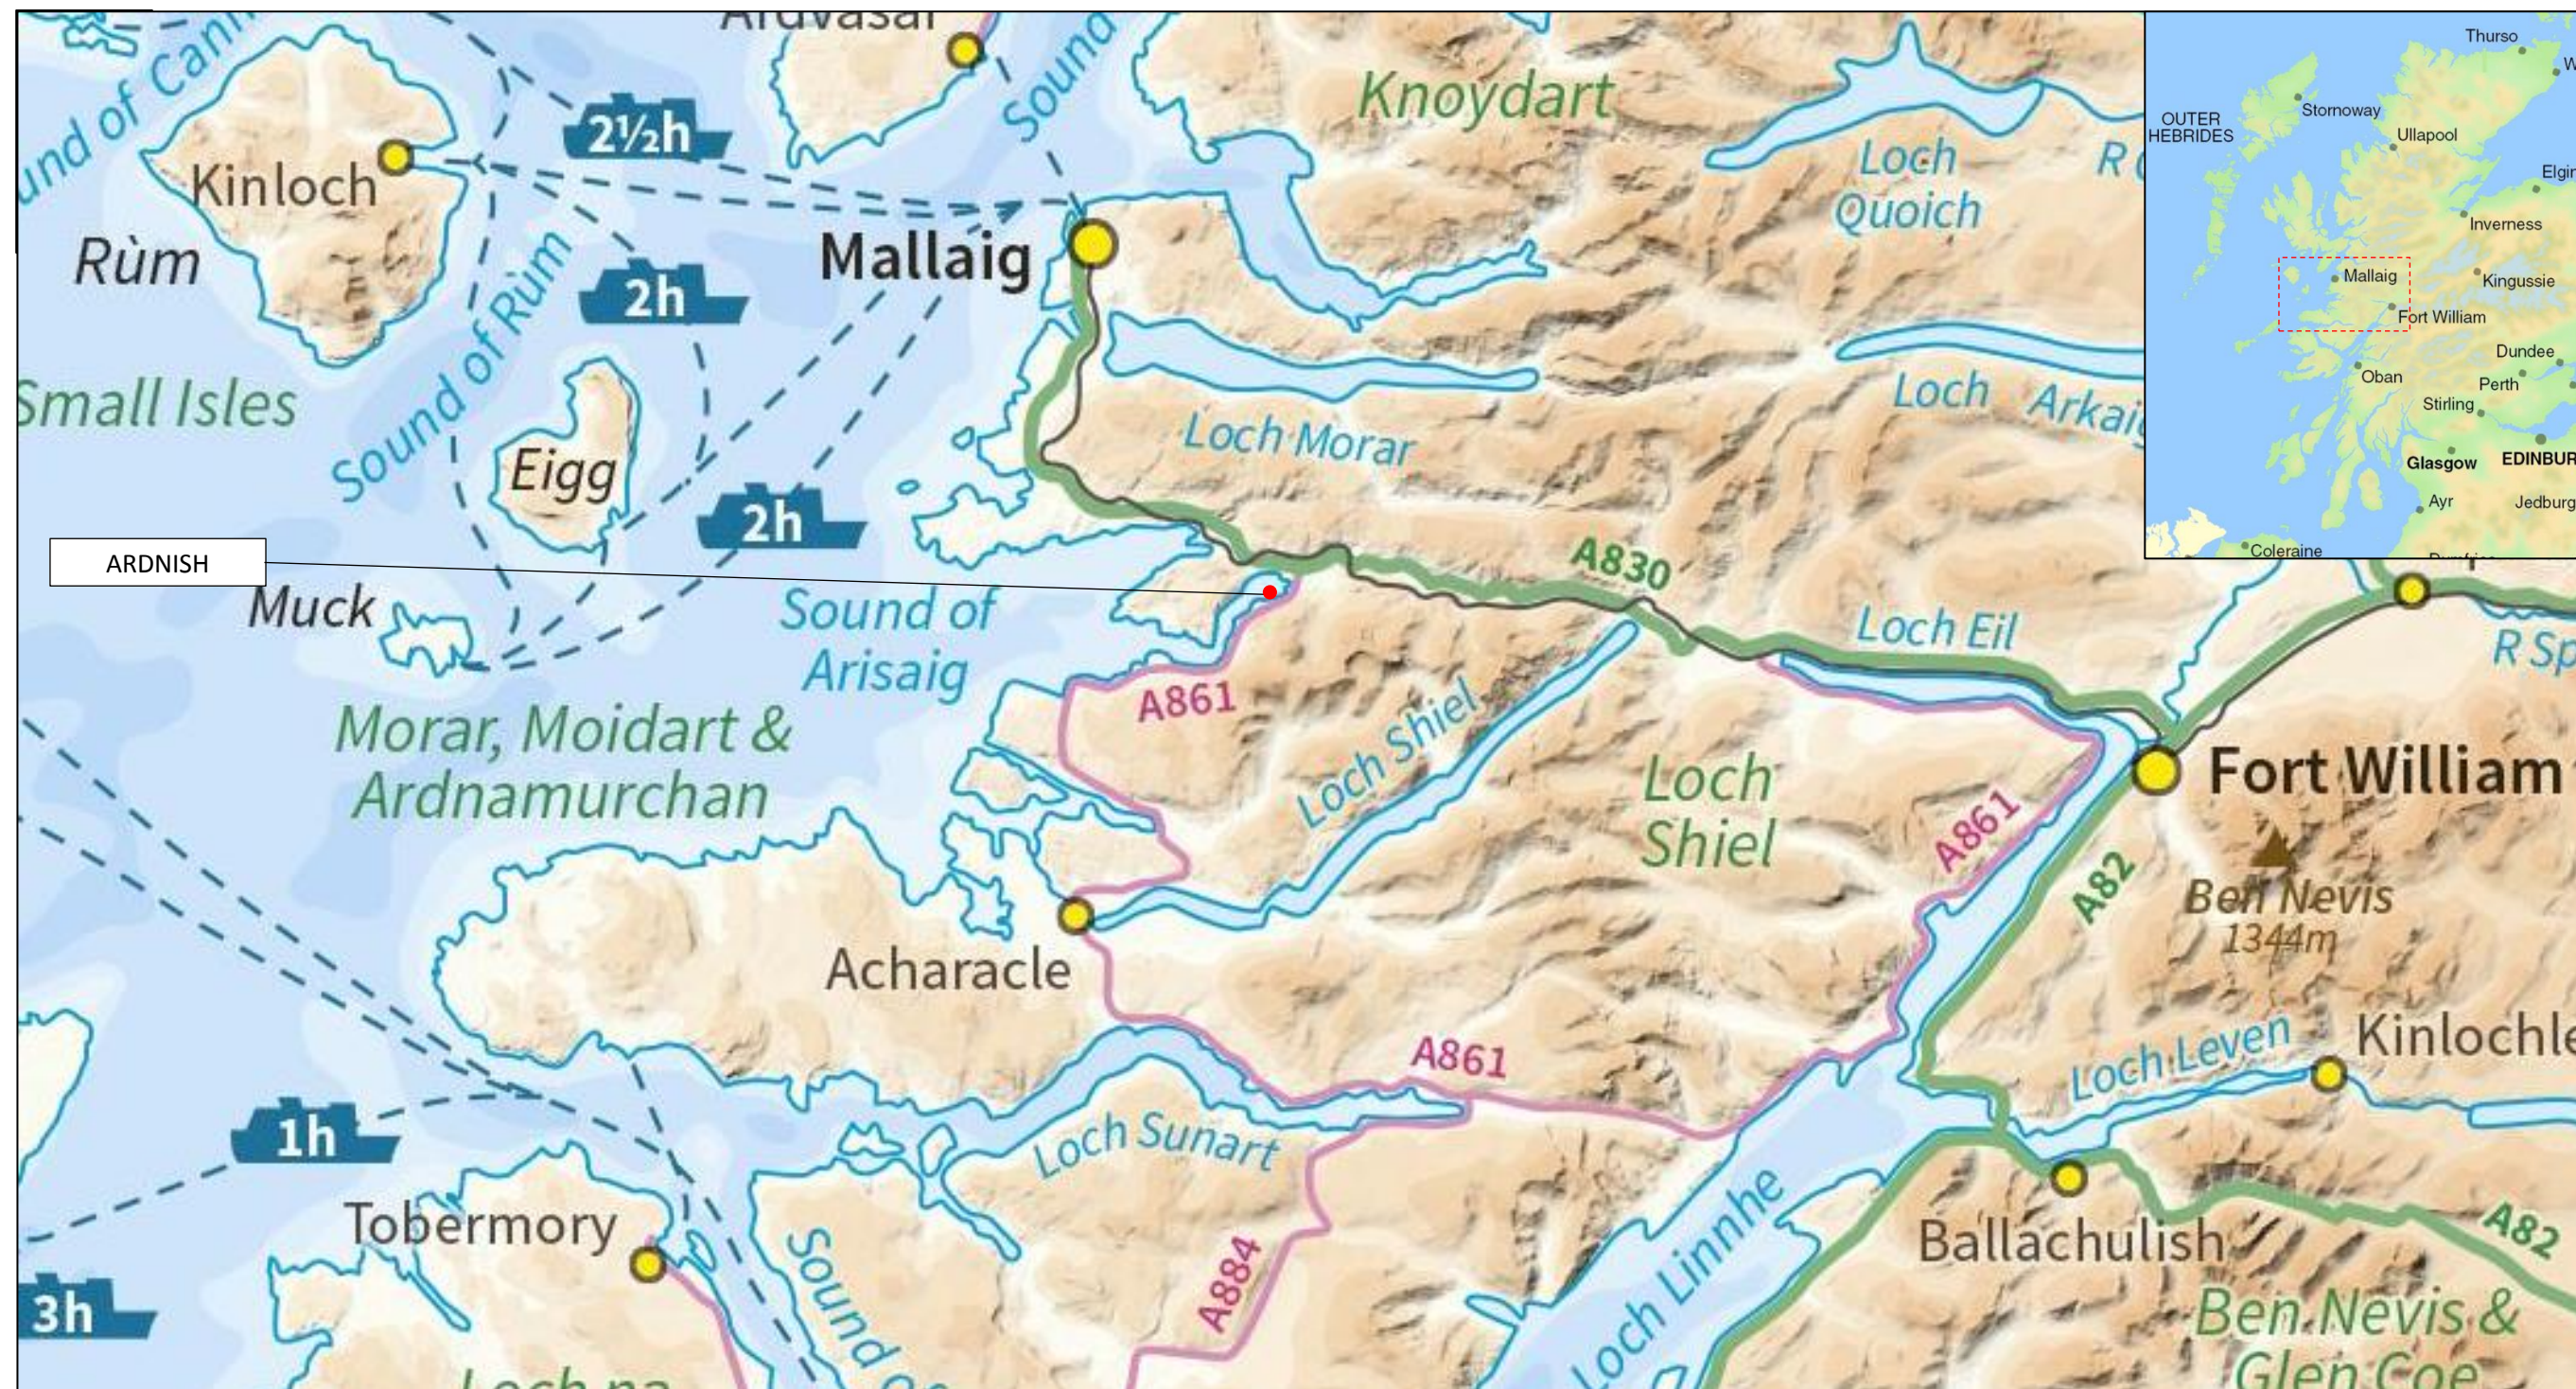

ANNEX ONE to Licence 07263/20/1.
 Chart showing the location of the licensed activity.

ARDNISH:	LOCHAILORT, LOCHABER	Key							
GENERAL VIEW:	ORDNANCE SURVEY MAP			Scale	Date	Drawn	Approved	Revision No.	Status
Figure 1:	General view and location of Ardnish			Not to Scale	20/08/2015	KS	CR	001	Final