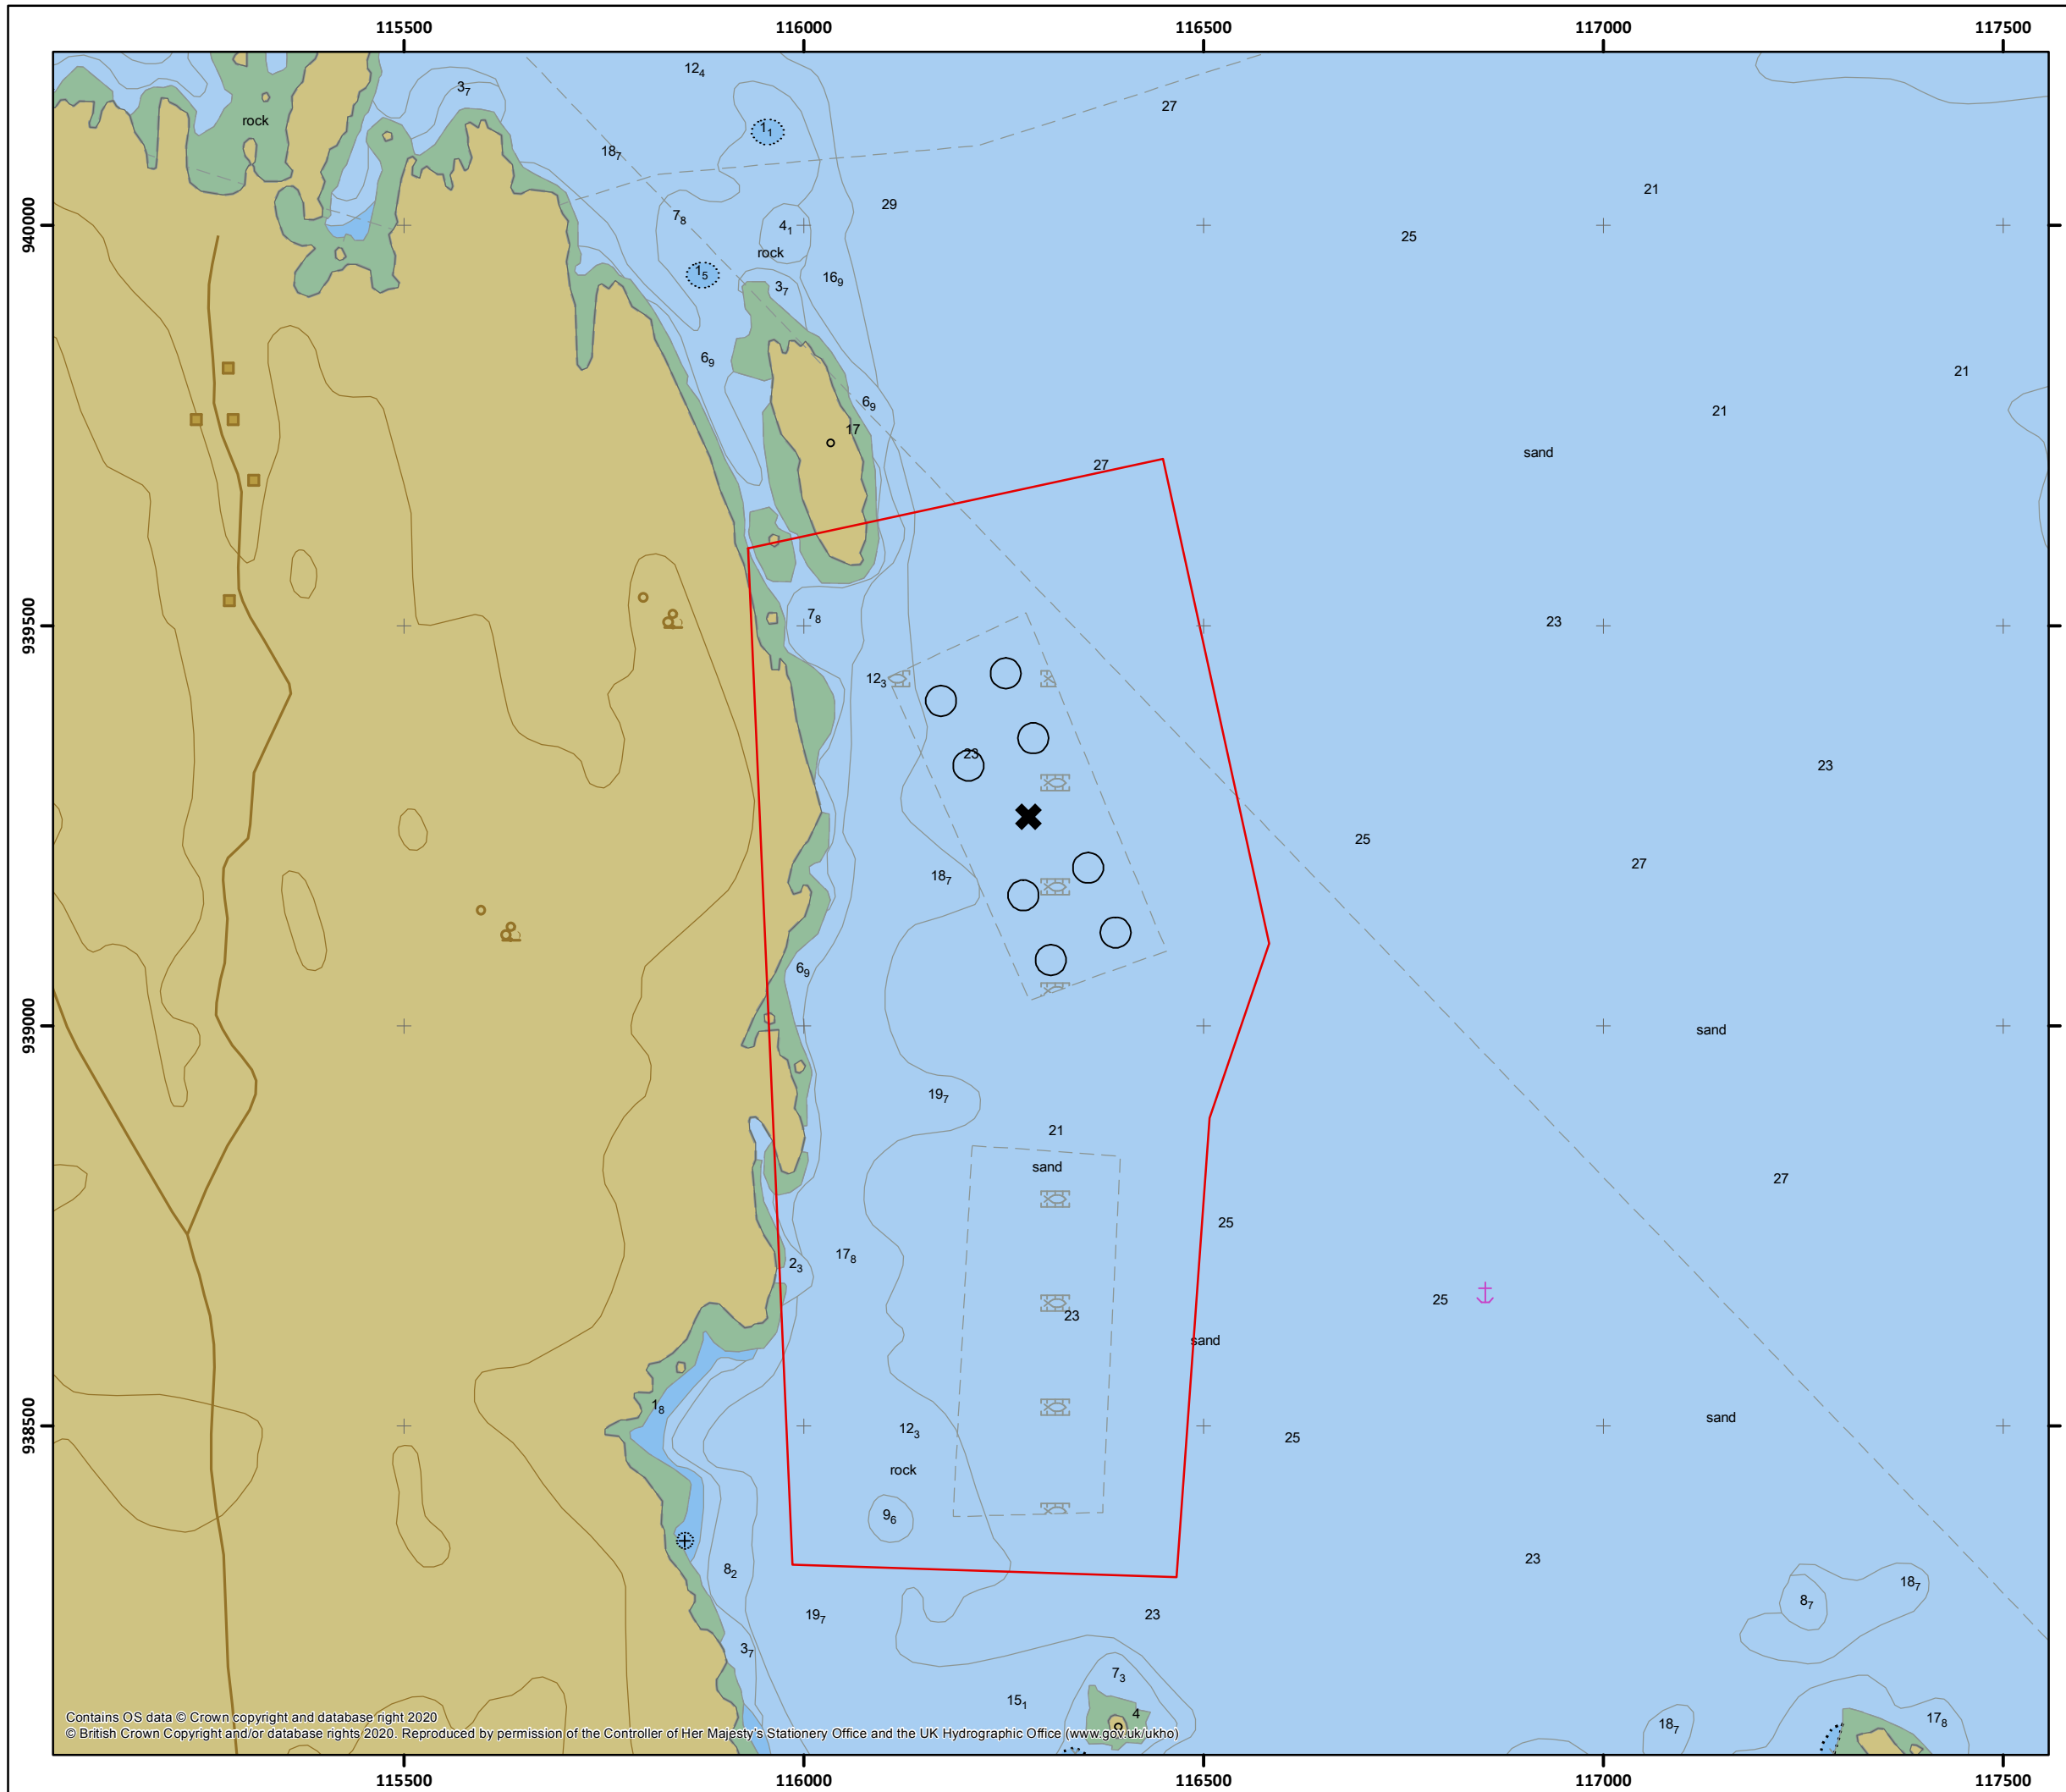

Legend

- Mooring Area (Eughlam North and Eughlam South fish farms)
- Eughlam North Pens
- Eughlam North Site Centre
58° 15.013' N, 006° 50.269' W

Drawn by: MED	1:8,000 @A3
Checked by: PH	Revision: A1
Approved By: PH	Date: 24/04/2020

Site Location Figure 1

Eughlam North Isle of Lewis

Contains OS data © Crown copyright and database right 2020
© British Crown Copyright and/or database rights 2020. Reproduced by permission of the Controller of Her Majesty's Stationery Office and the UK Hydrographic Office (www.gov.uk/ukho)