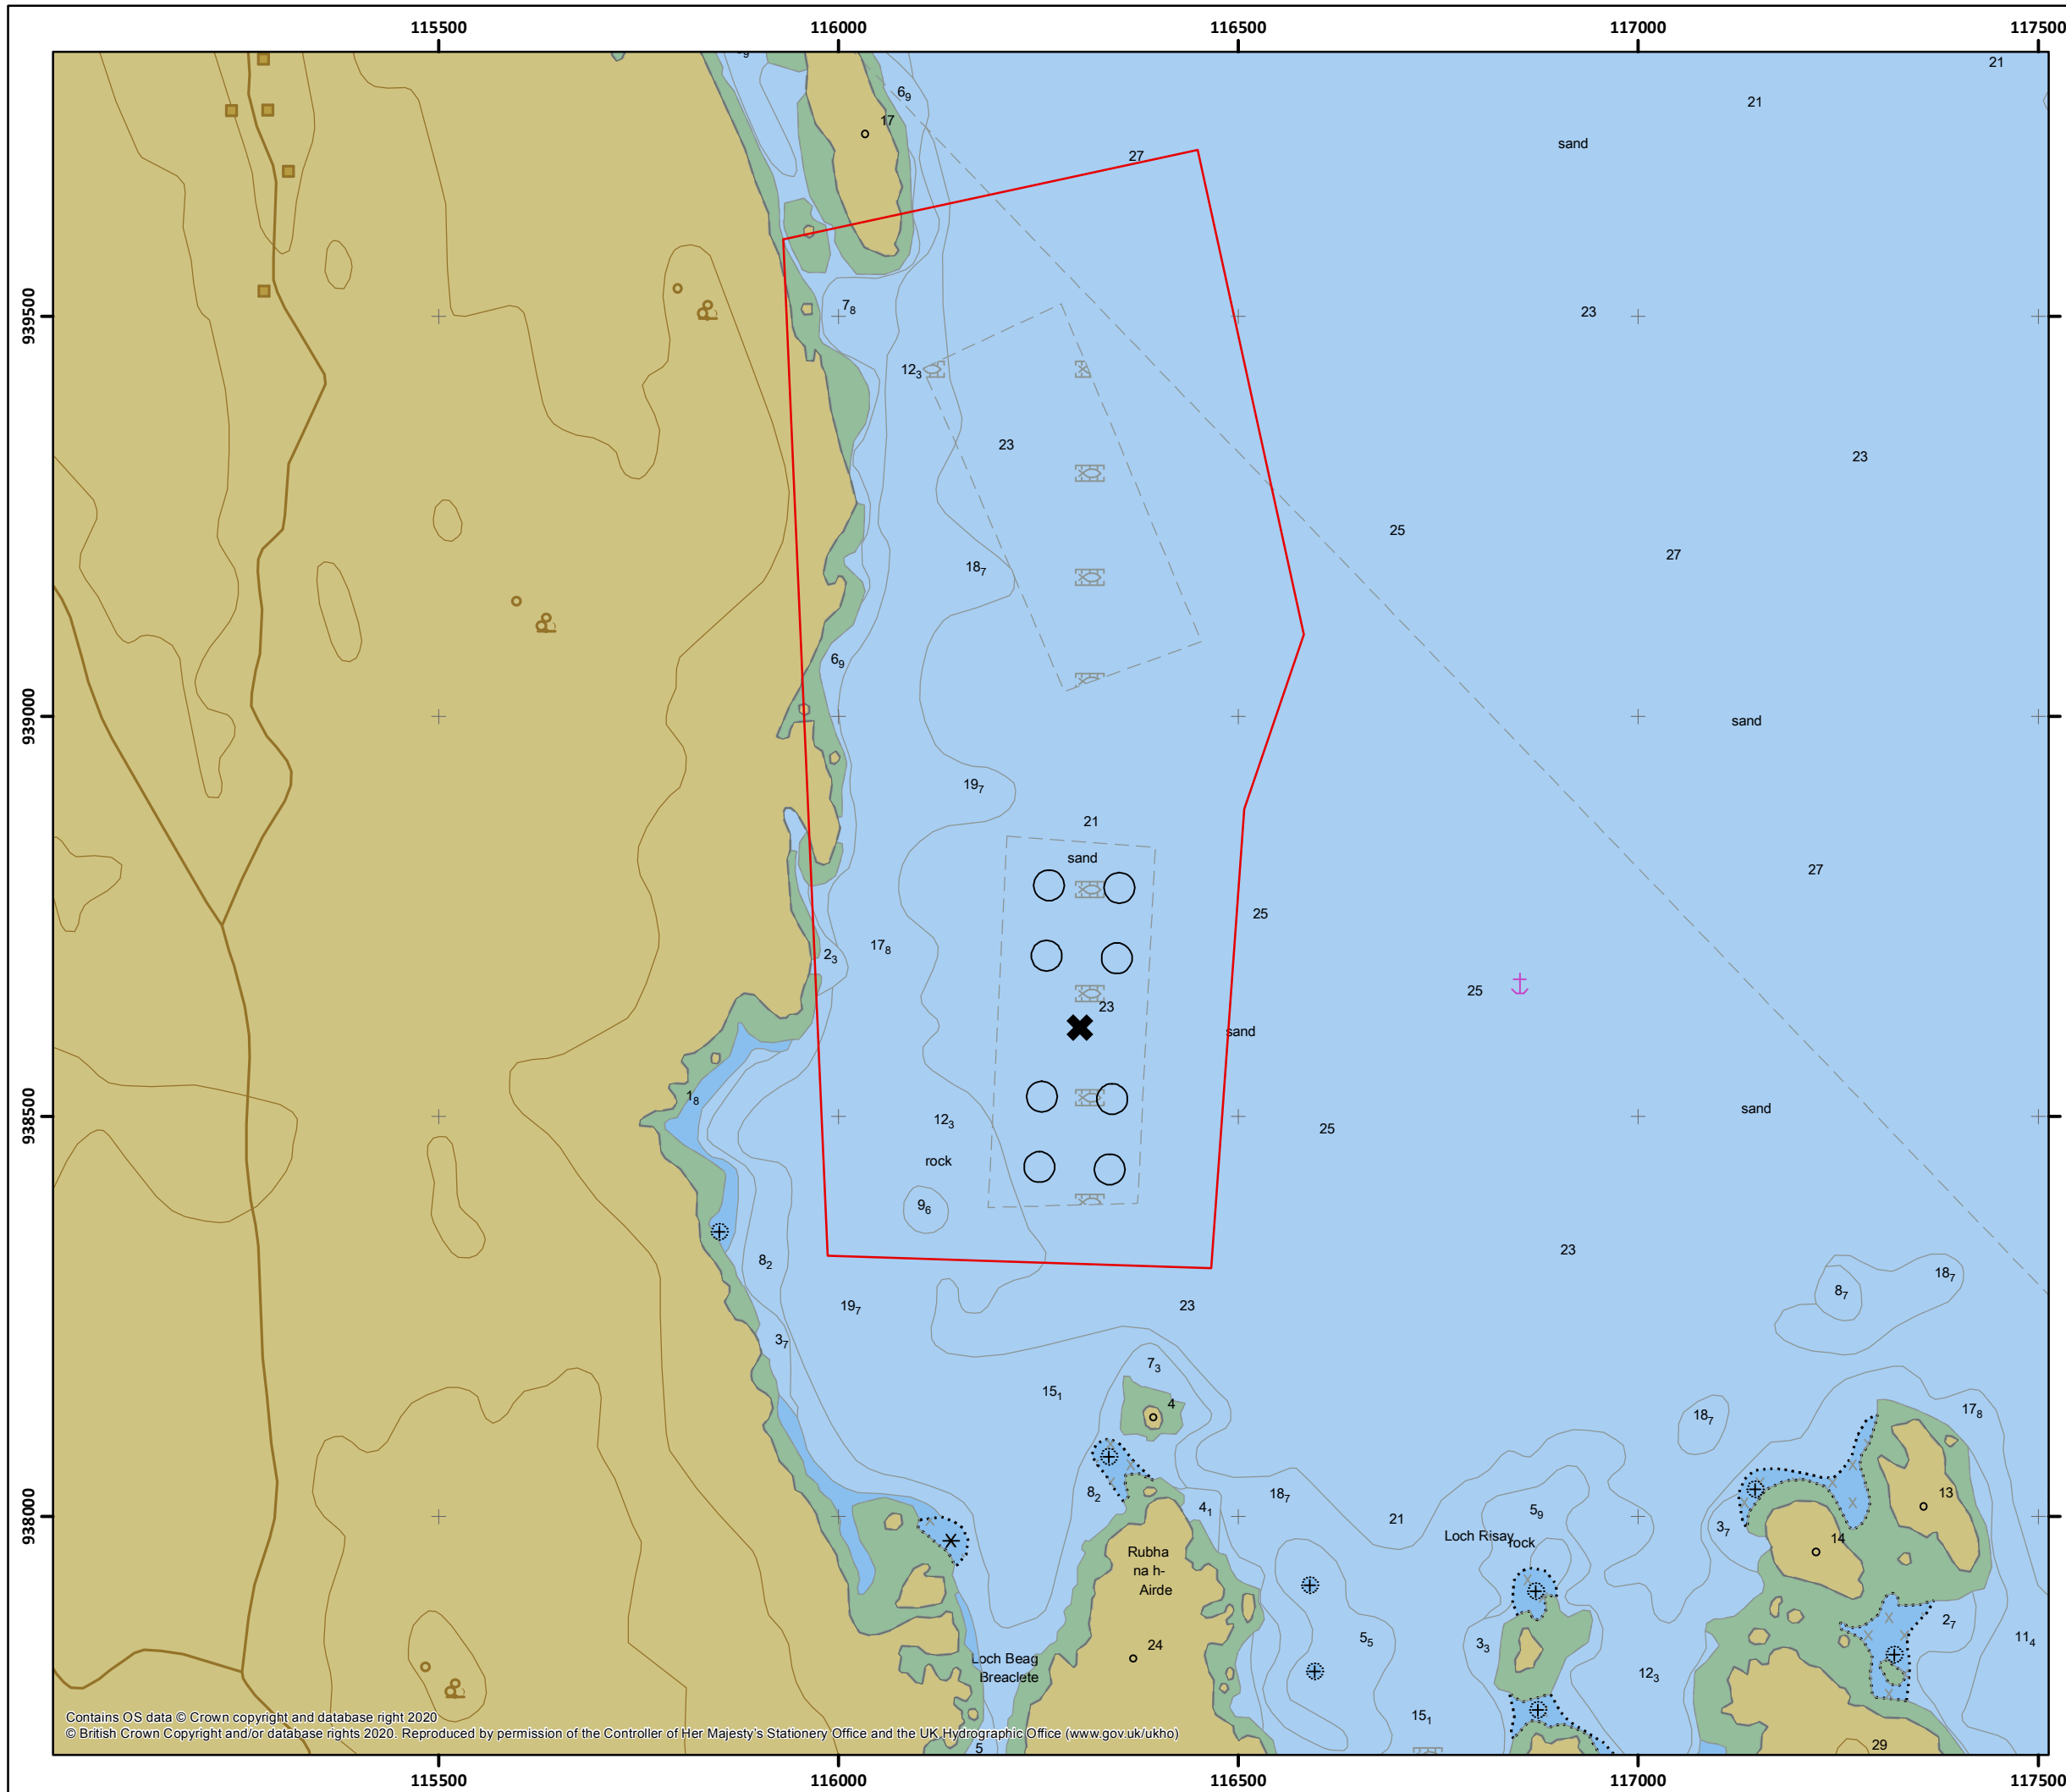

Legend

- Mooring Area (Eughlam North and Eughlam South fish farms)
- Eughlam South Pen
- Eughlam South Site Centre
58° 14.665' N, 006° 50.200' W

Drawn by: MED	1:8,000 @A3
Checked by: PH	Revision: A1
Approved By: PH	Date: 24/04/2020

Site Location Figure 1

Eughlam South Isle of Lewis

Contains OS data © Crown copyright and database right 2020
© British Crown Copyright and/or database rights 2020. Reproduced by permission of the Controller of Her Majesty's Stationery Office and the UK Hydrographic Office (www.gov.uk/ukho)