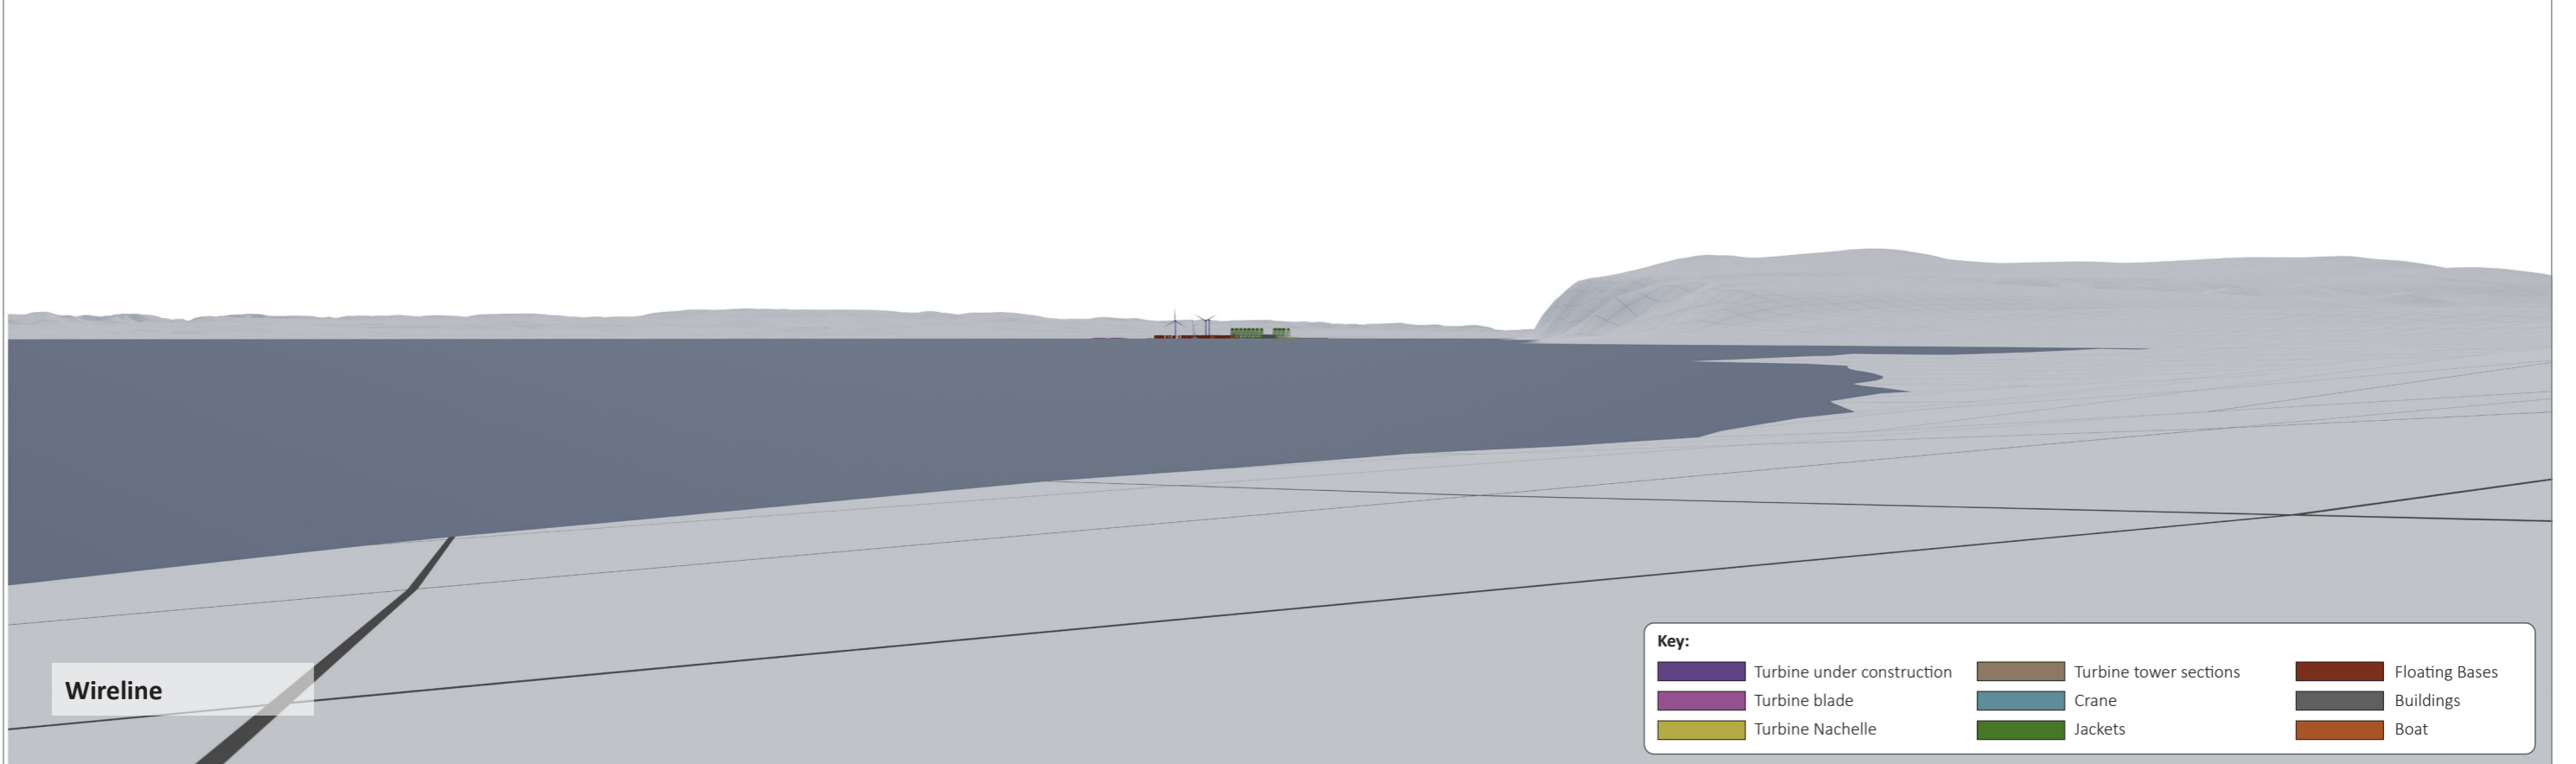

Existing View

Figure 7.5.24c - Viewpoint 24 - Balintore

Distance to site: 18.3km Camera: EOS 5D Mark IV Focal length: 50mm Horizontal Field of View: 65.5° Camera height: 1.5m Date: 10/07/2025 Time: 08:52

Wireline

Photomontage (50mm Focal Length)

Figure 7.5.24d - Viewpoint 24 - Balintore

When viewed at a comfortable arms length (approx. 500mm), this printed image is representative of our detailed central vision, but is not representative of scale and distance.

Distance to site: 18.3km Camera: EOS 5D Mark IV Focal length: 50mm Camera height: 1.5m Date: 10/07/2025 Time: 08:52

Photomontage (75mm Focal Length)

Figure 7.5.24e - Viewpoint 24 - Balintore
When viewed at a comfortable arms length (approx. 500mm)

Distance to site: 18.3km Camera: EOS 5D Mark IV Focal length: 50mm Camera height: 1.5m Date: 10/07/2025 Time: 08:52