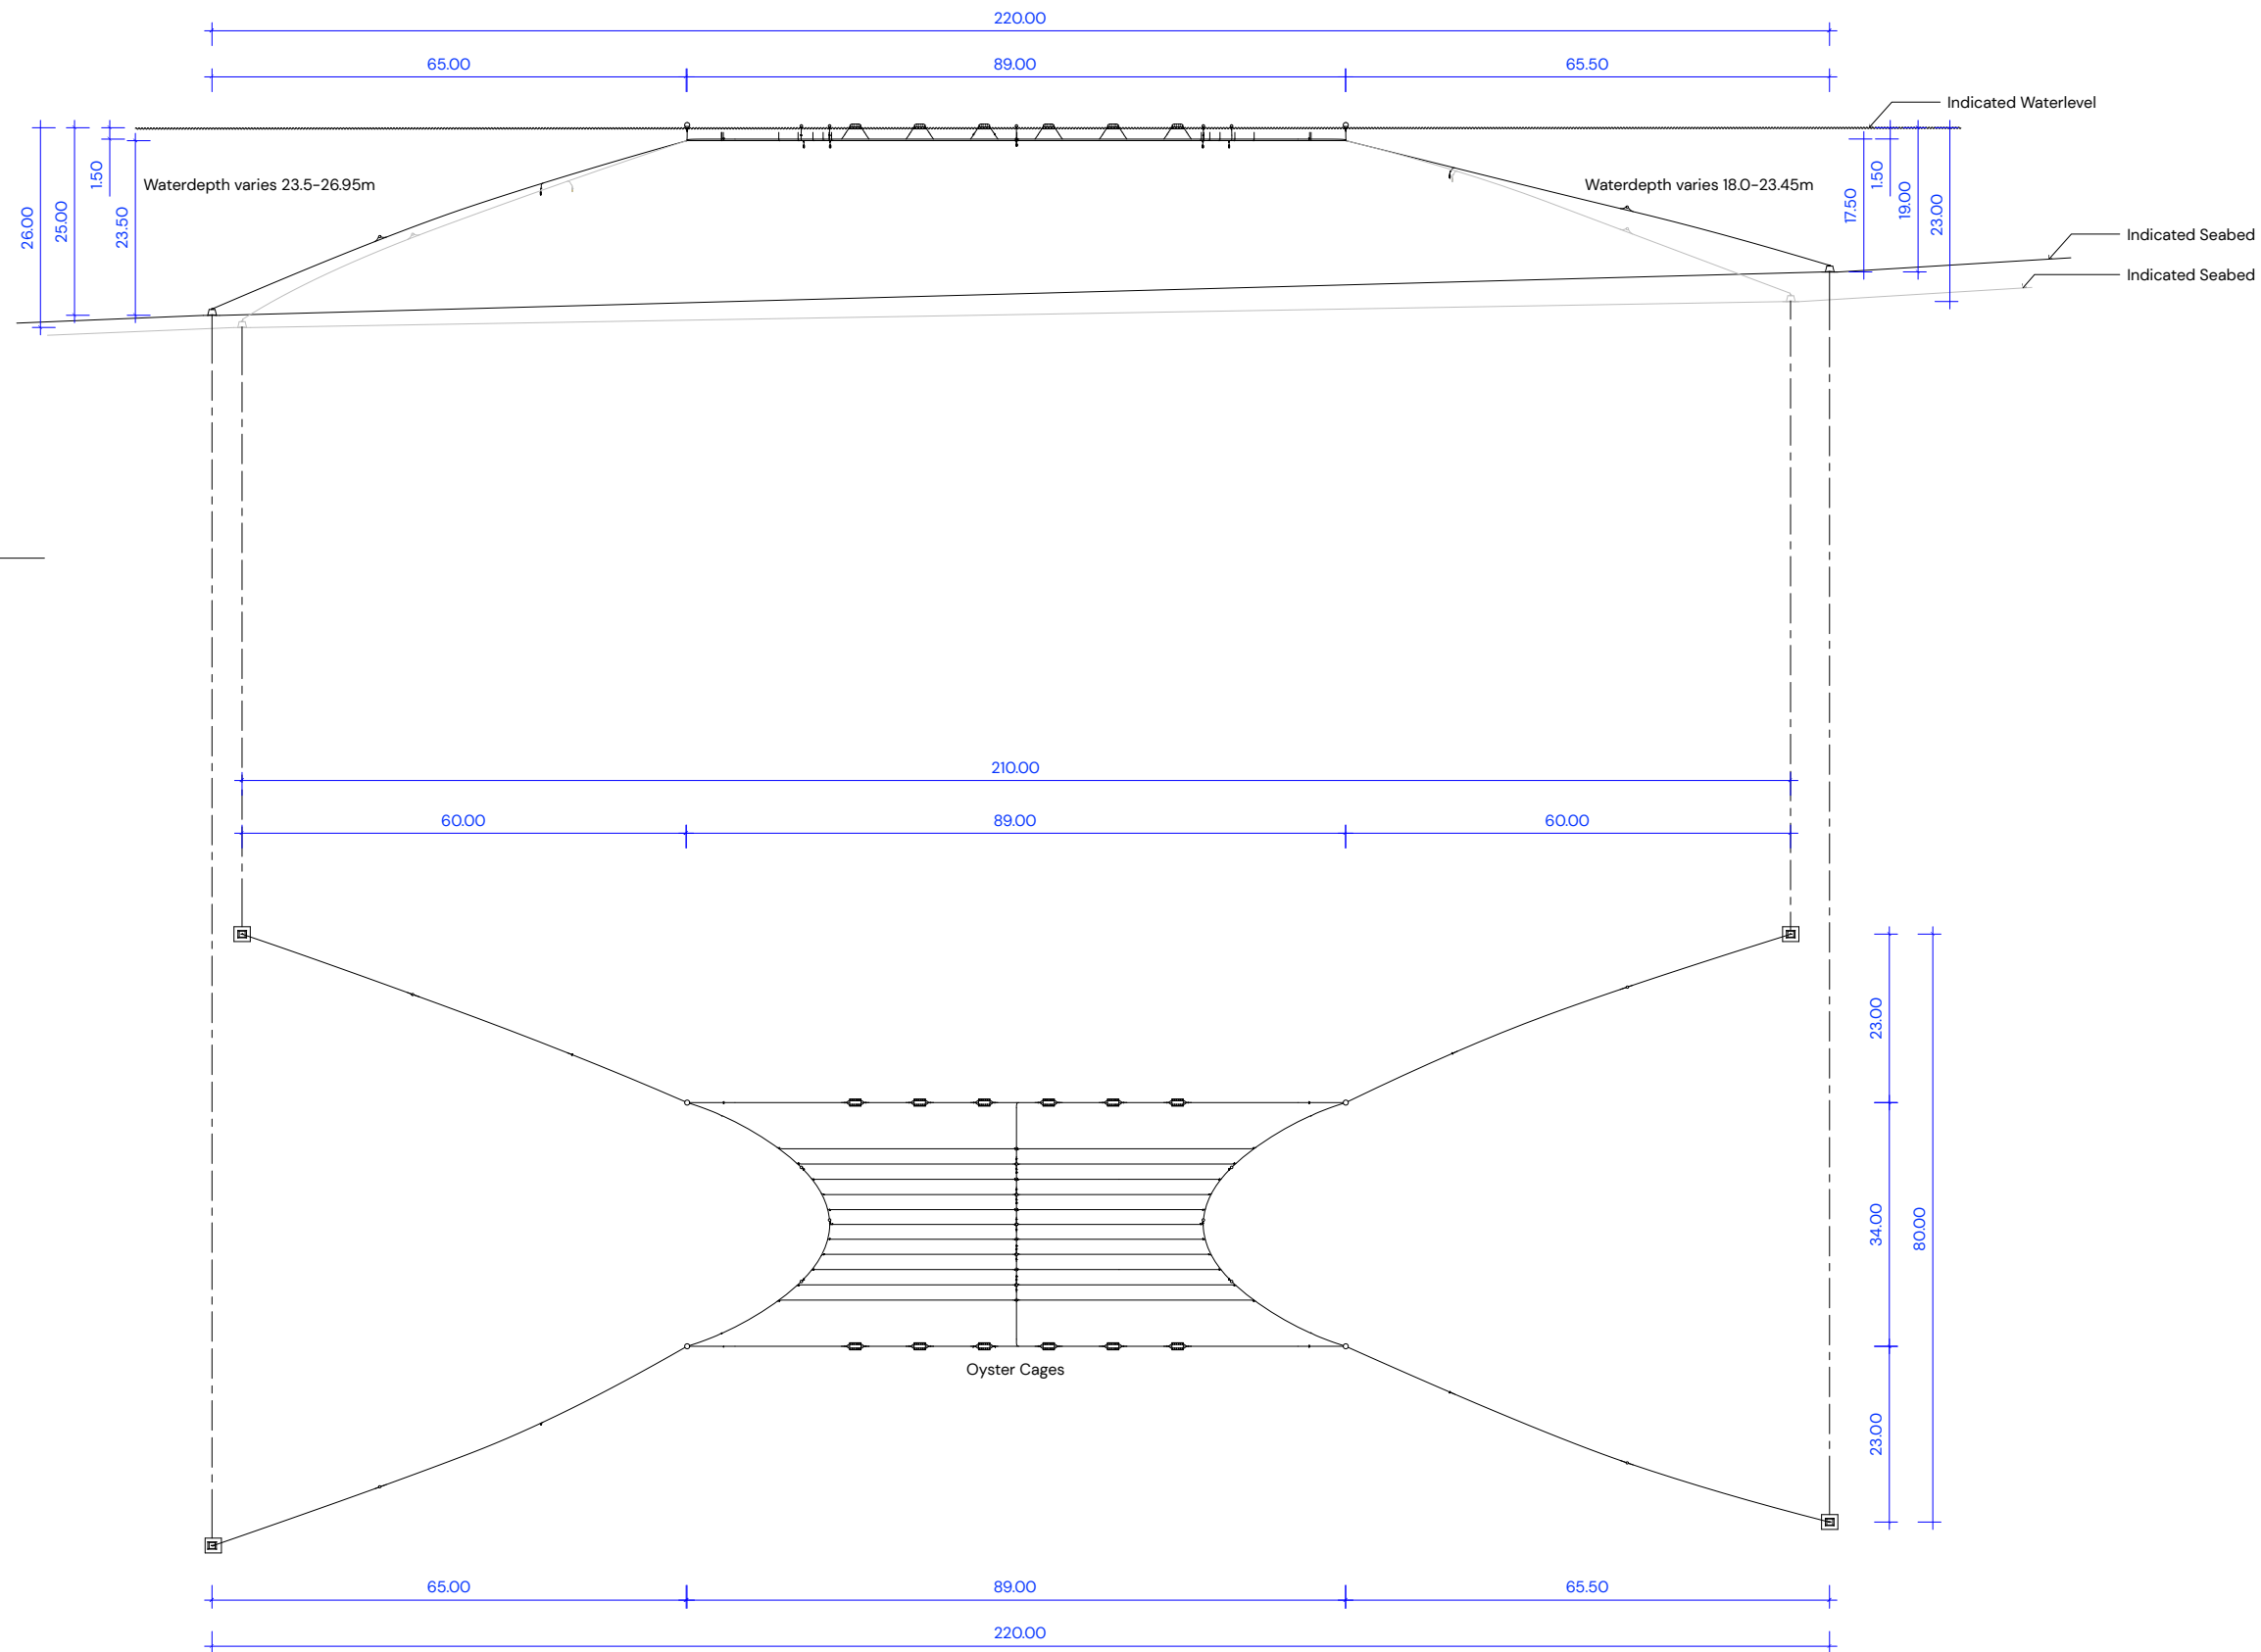

PROJECT NAME  
Kilchoan Melfort Trust Seaweed farm

DESCRIPTION  
Drawing: Plan  
Multi-trophic Aquaculture Site Plan located at Kilchoan Melfort Trust

1:1000 ELEVATION

1:1000 TOP VIEW

SCALE 1:1000 at A3      DIMENSION in m

NOTES  
Preliminary drawing for planning purposes only!  
Increase of existing licensed site would allow:  

- Modified more optimized farm design
- Larger scope to withstand stronger forces
- Optimized position and rotation of the farm

DRAWING NUMBER 004	REVISION NUMBER X
-----------------------	----------------------

AUTHOR  
DP

DATE  
19.02.2024