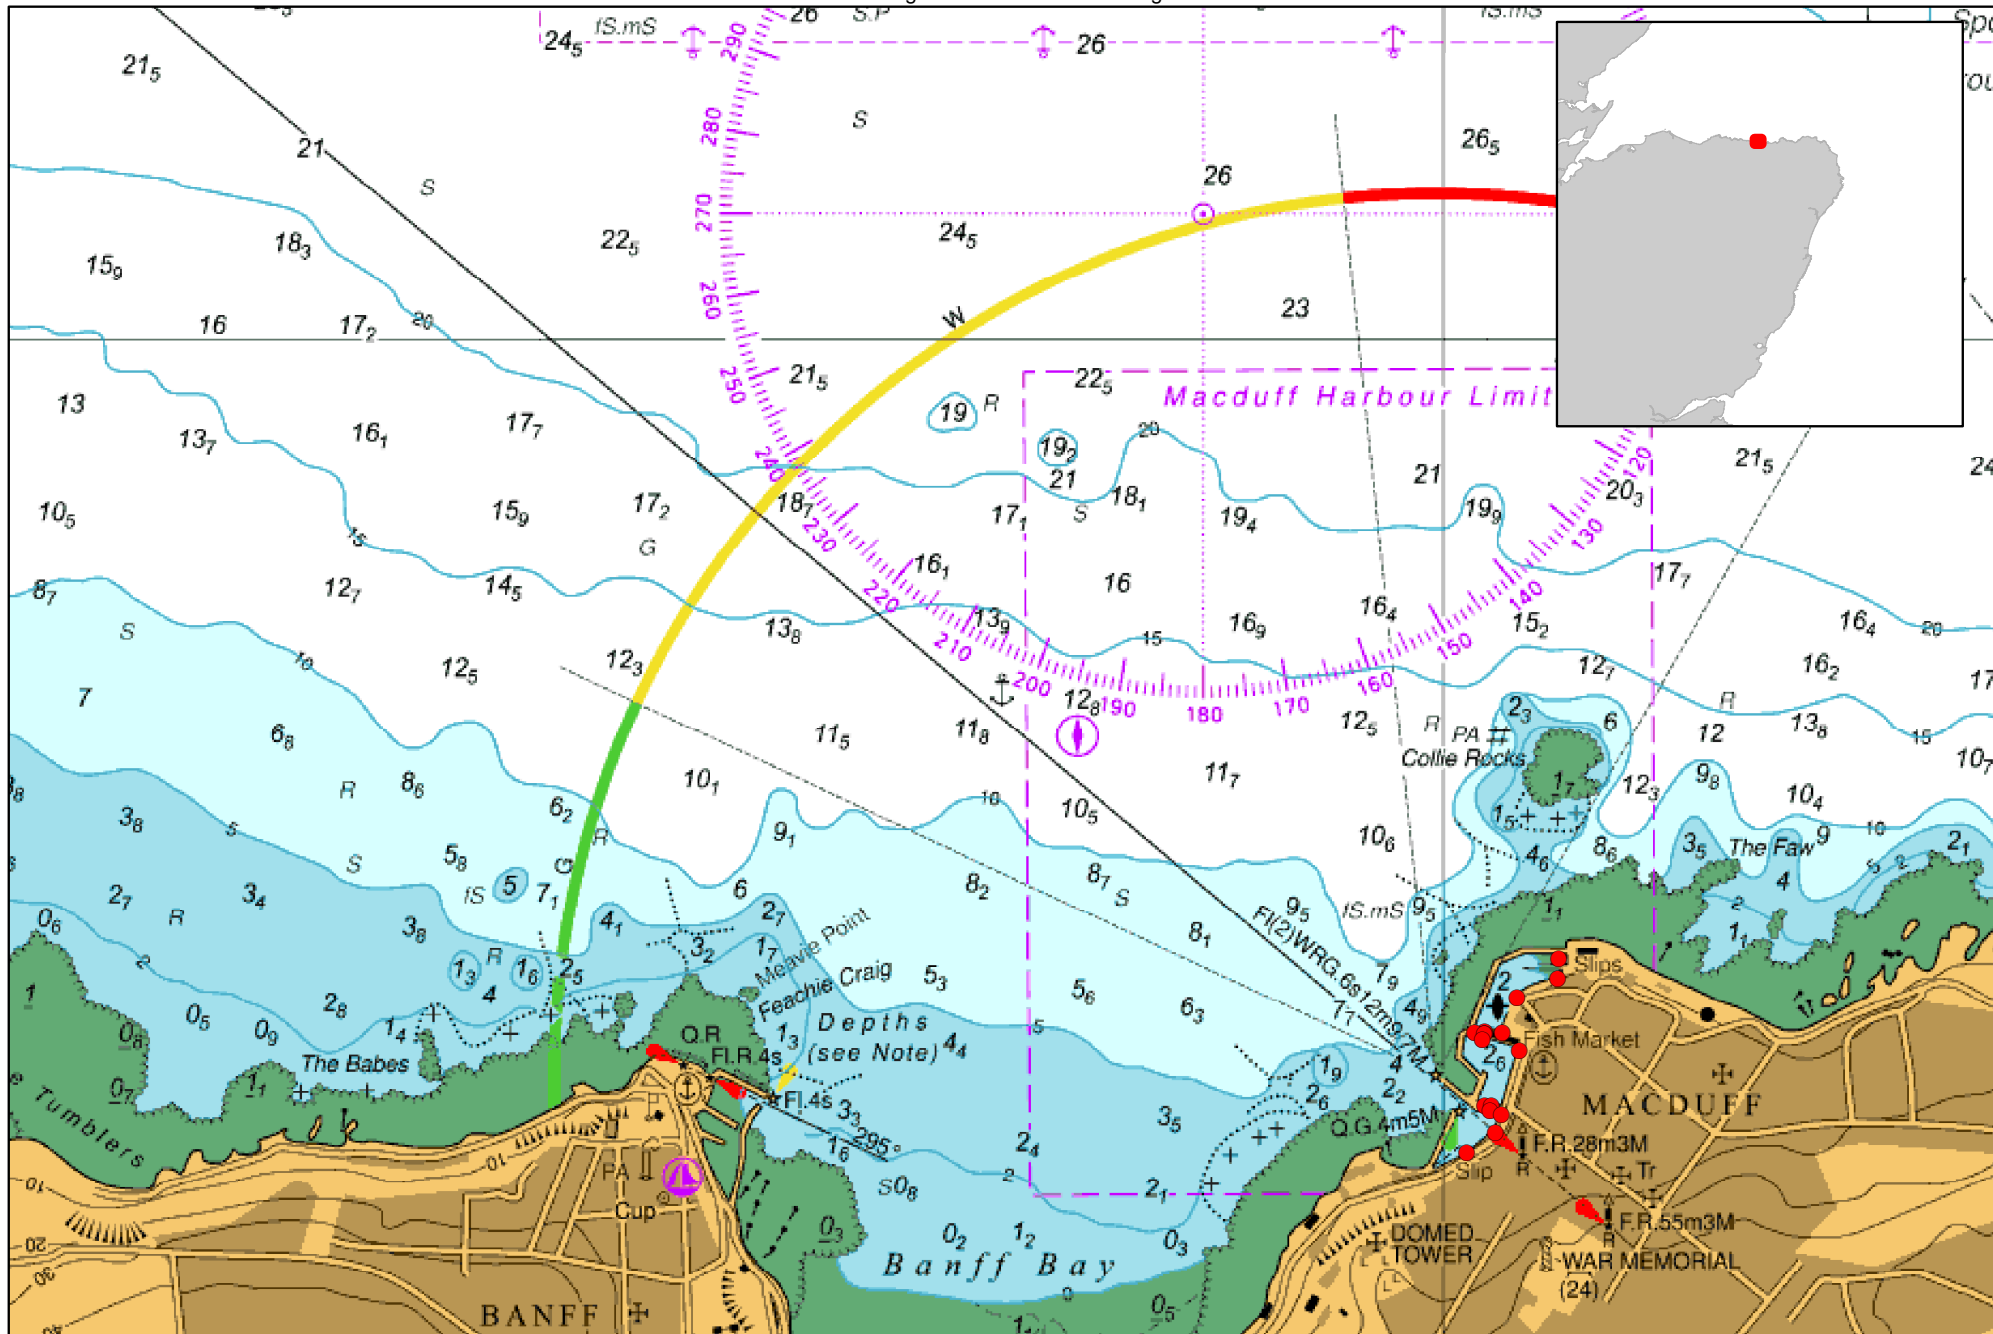

Annex One to Licence MS-00008763
Chart showing the Location of the Dredge Area.

NOT FOR NAVIGATION. Created by Scottish Government (Marine Scotland) 2022.
© Crown Copyright, All rights reserved. OceanWise Licence No. EK001-20140401. Ordnance Survey Licence No. 100024655.