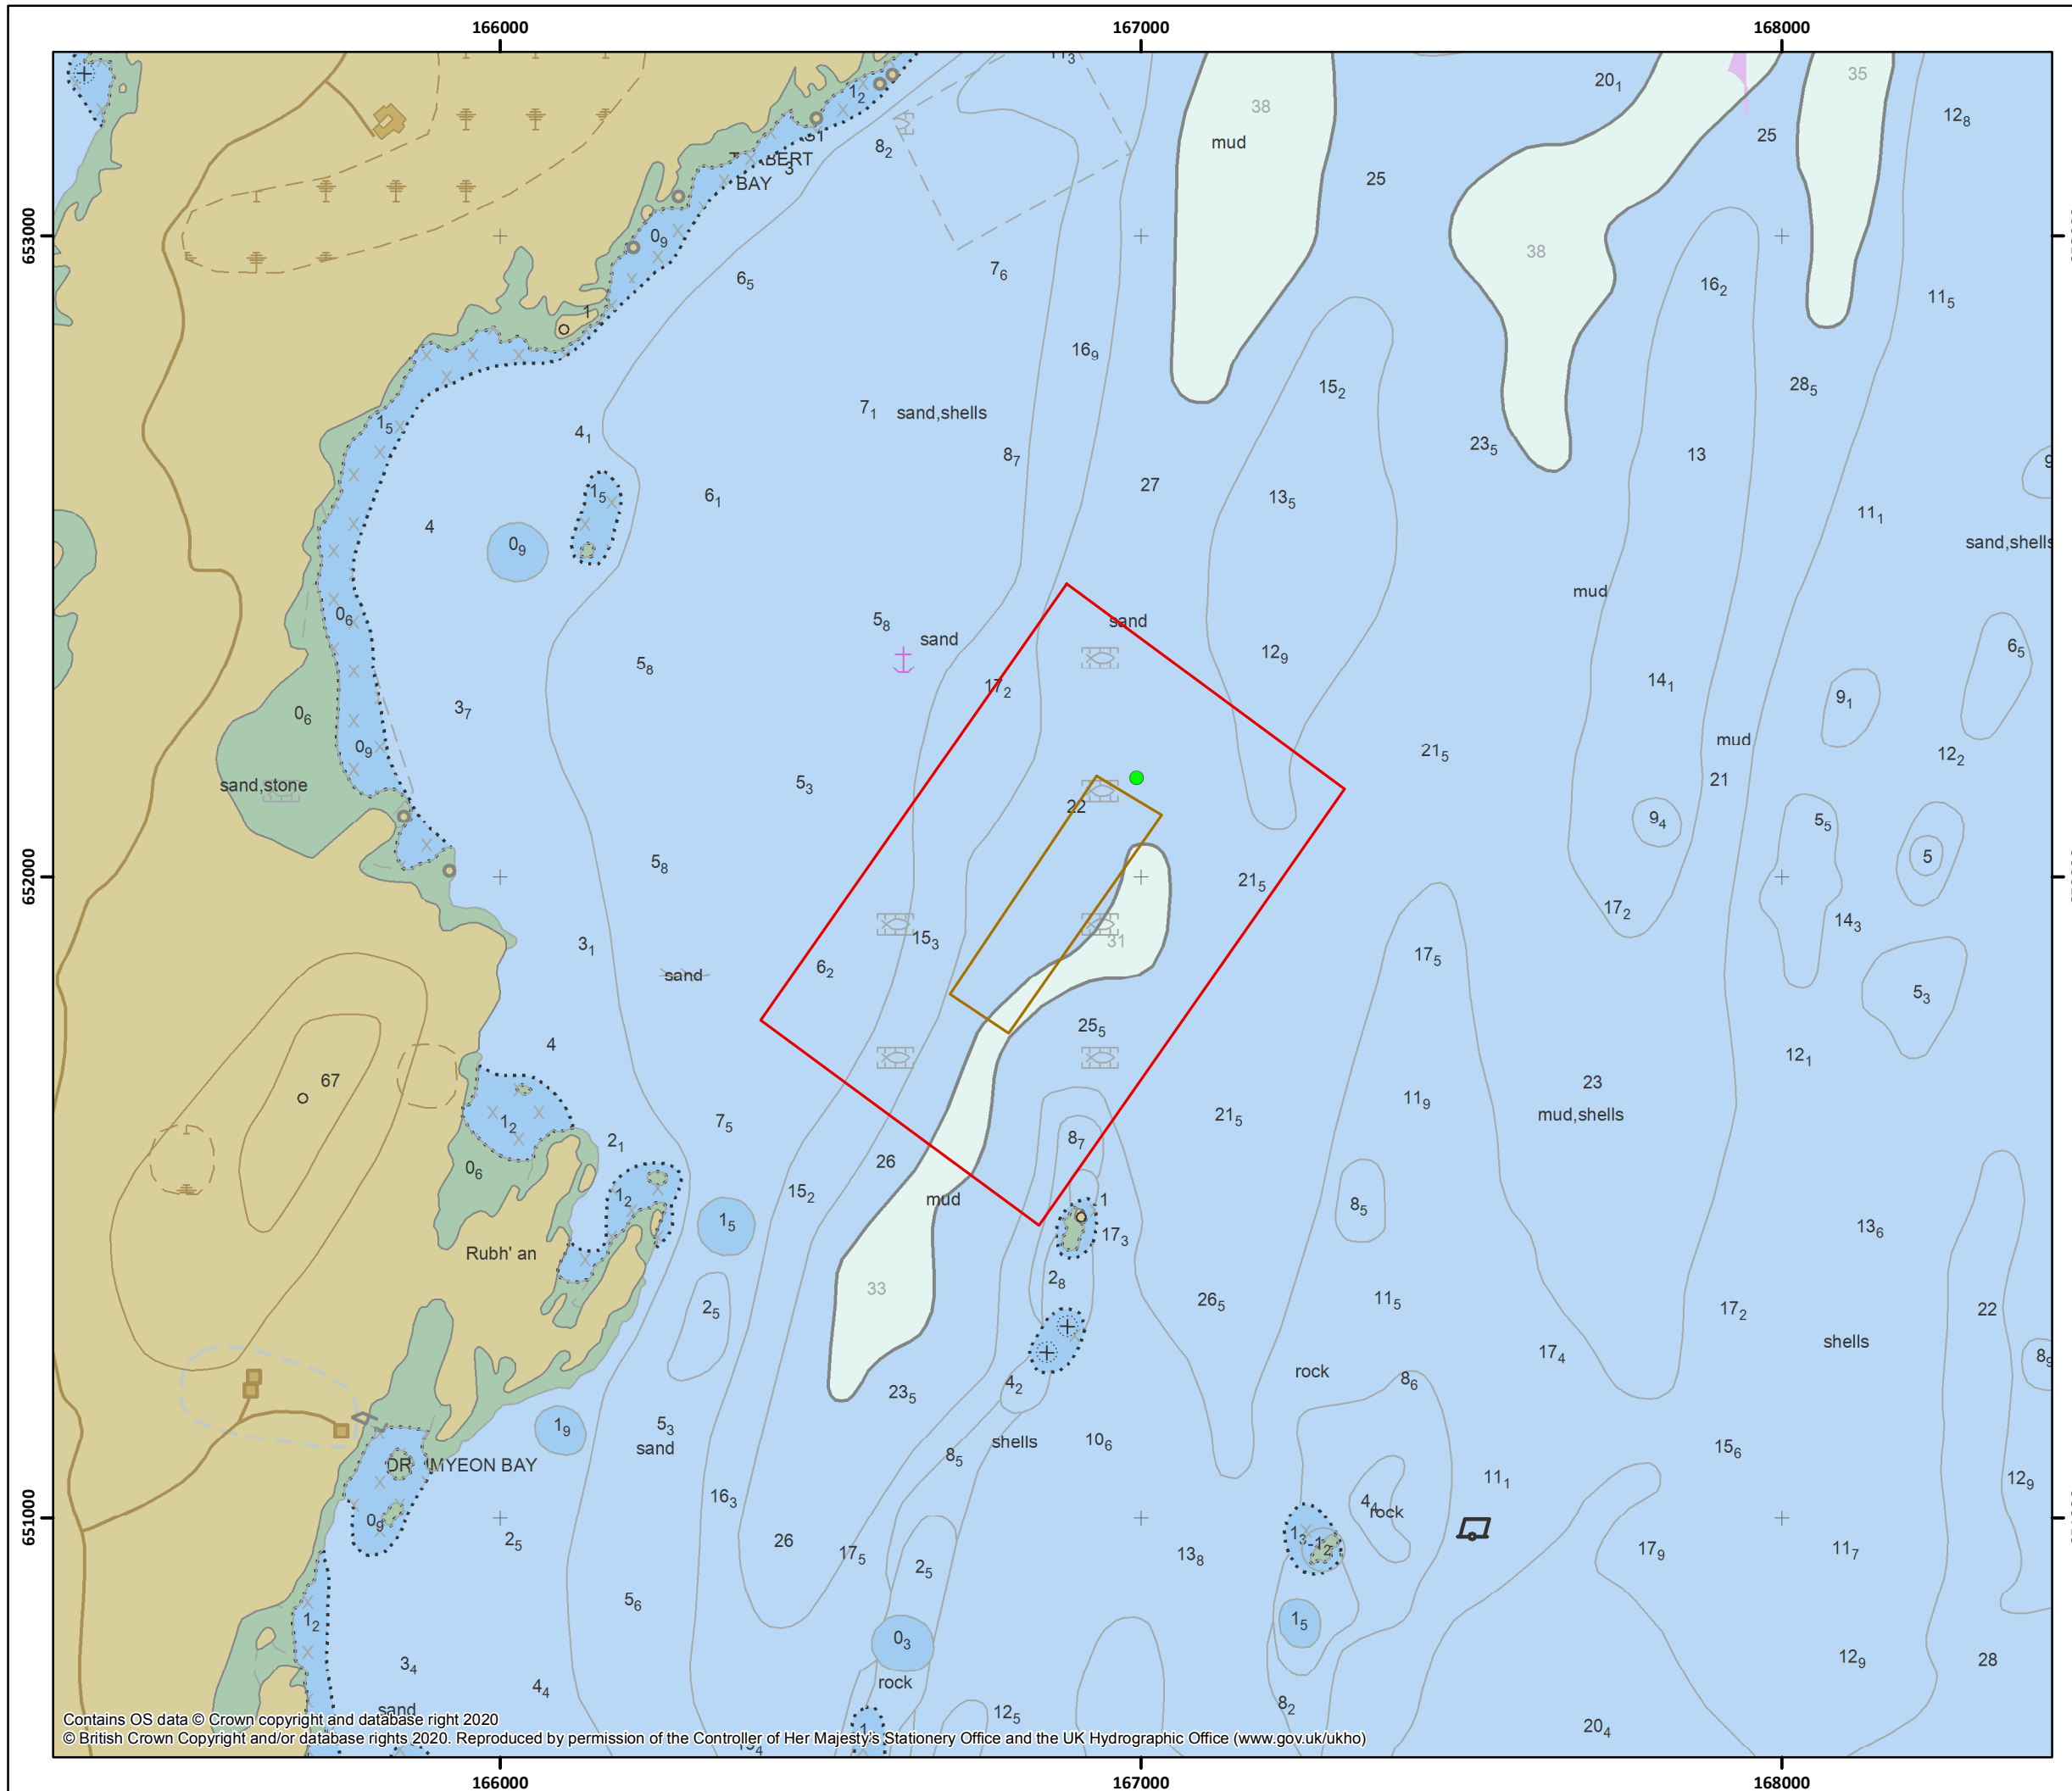

Legend

- Mooring Area
- Cage Area
- Feedbarge

Drawn by: MD	1:10,000 @A3
Checked by: PH	Revision: A1
Approved By: PH	Date: 15/12/2020

Site Location Figure 1

Druimyeon Bay Isle of Gigha

Contains OS data © Crown copyright and database right 2020
© British Crown Copyright and/or database rights 2020. Reproduced by permission of the Controller of Her Majesty's Stationery Office and the UK Hydrographic Office (www.gov.uk/ukho)