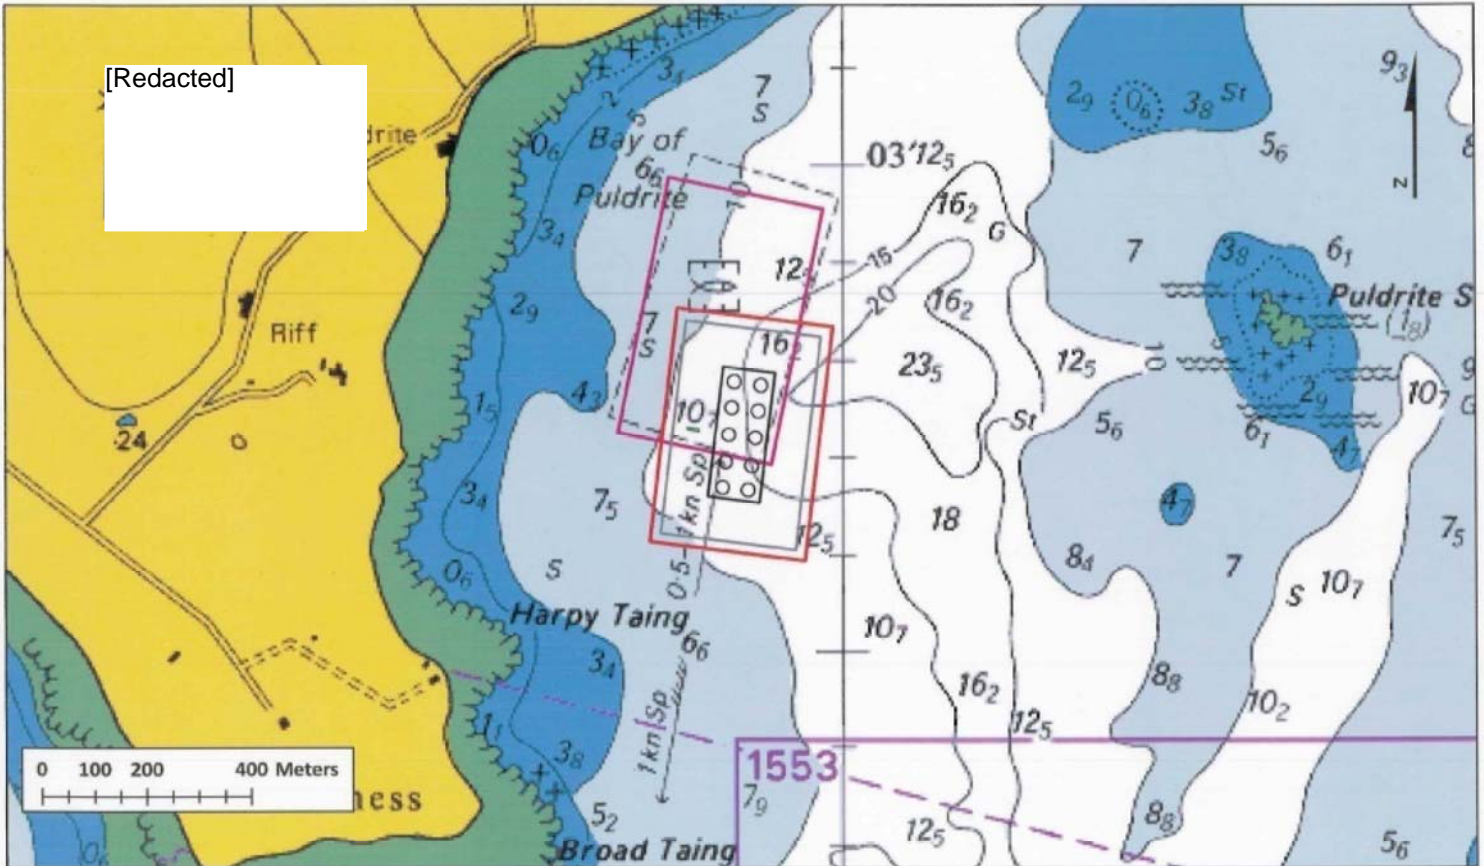

[Redacted]

PULDRITE, WIDE FIRTH
ADMIRALTY CHART EXTRACT
 24/06/2013 Admiralty chart extract showing the layout of the SSF marine site Puldrite, Wide Firth.

Key:

- Cage grid
- Planning area
- Crown Lease
- Feed barge (23.1m x 5.6m)
- Moorings extent

Layout:
 10 x 80m circumference circles in a 50m grid.
 Cage grid - 100m x 250m.
 Moorings extend 80m in all directions.

1:10,000