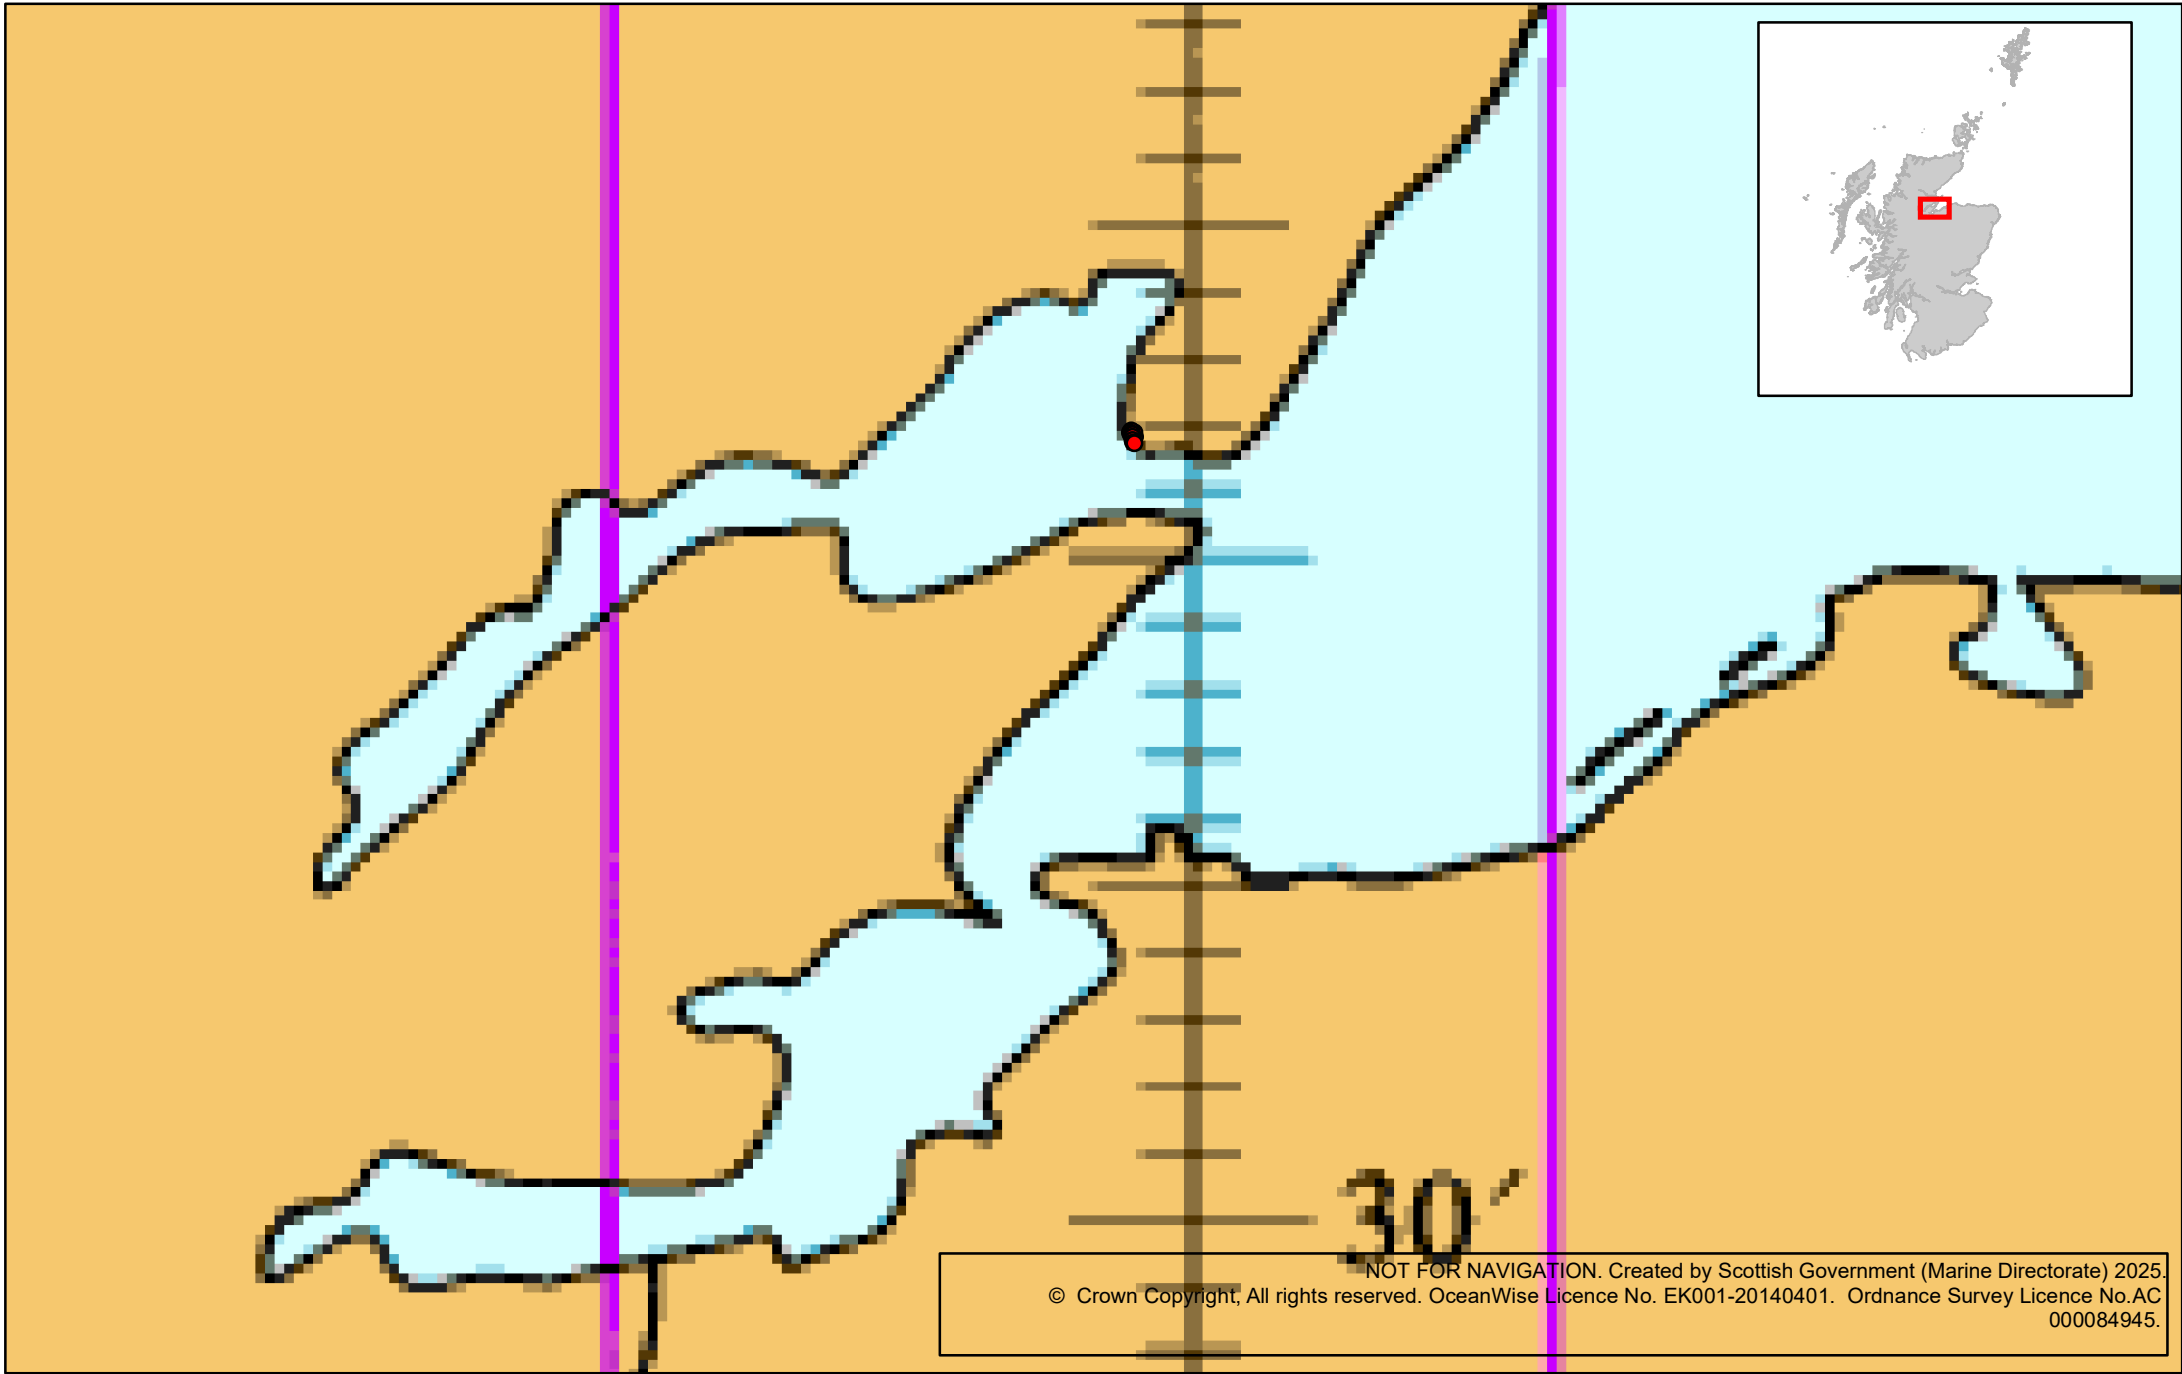

Annex One to Marine Licence MS- 000108959
Chart showing location of Licensed Activity

NOT FOR NAVIGATION. Created by Scottish Government (Marine Directorate) 2025.
© Crown Copyright, All rights reserved. OceanWise Licence No. EK001-20140401. Ordnance Survey Licence No.AC 000084945.