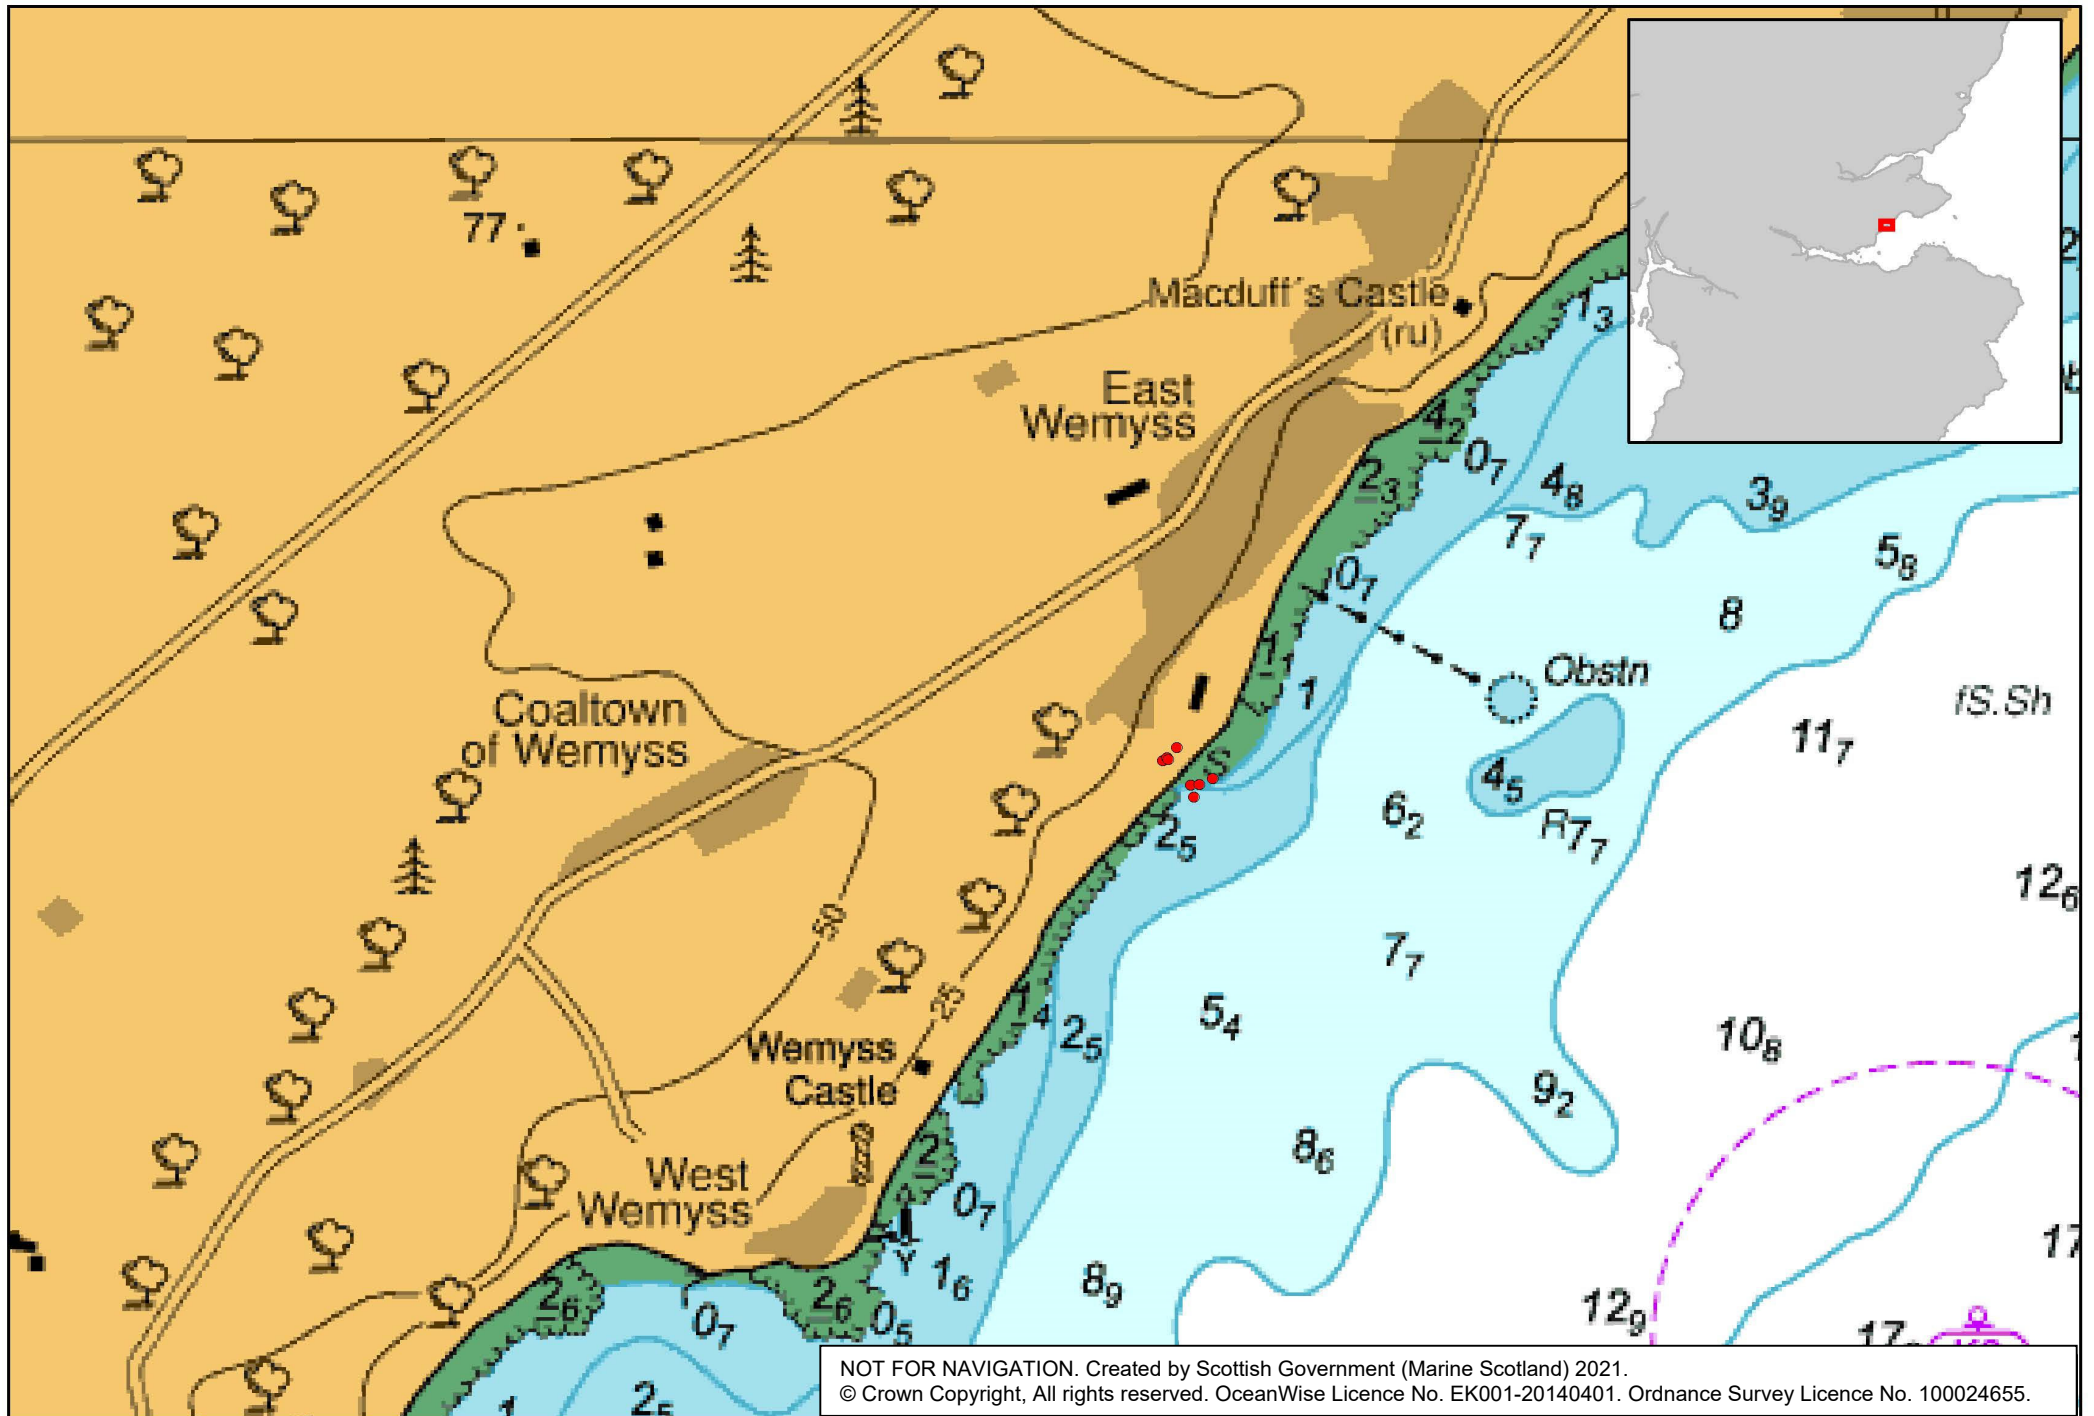

ANNEX ONE to Licence MS-00009456.
Chart showing the location of the licensed activity.

NOT FOR NAVIGATION. Created by Scottish Government (Marine Scotland) 2021.
© Crown Copyright, All rights reserved. OceanWise Licence No. EK001-20140401. Ordnance Survey Licence No. 100024655.