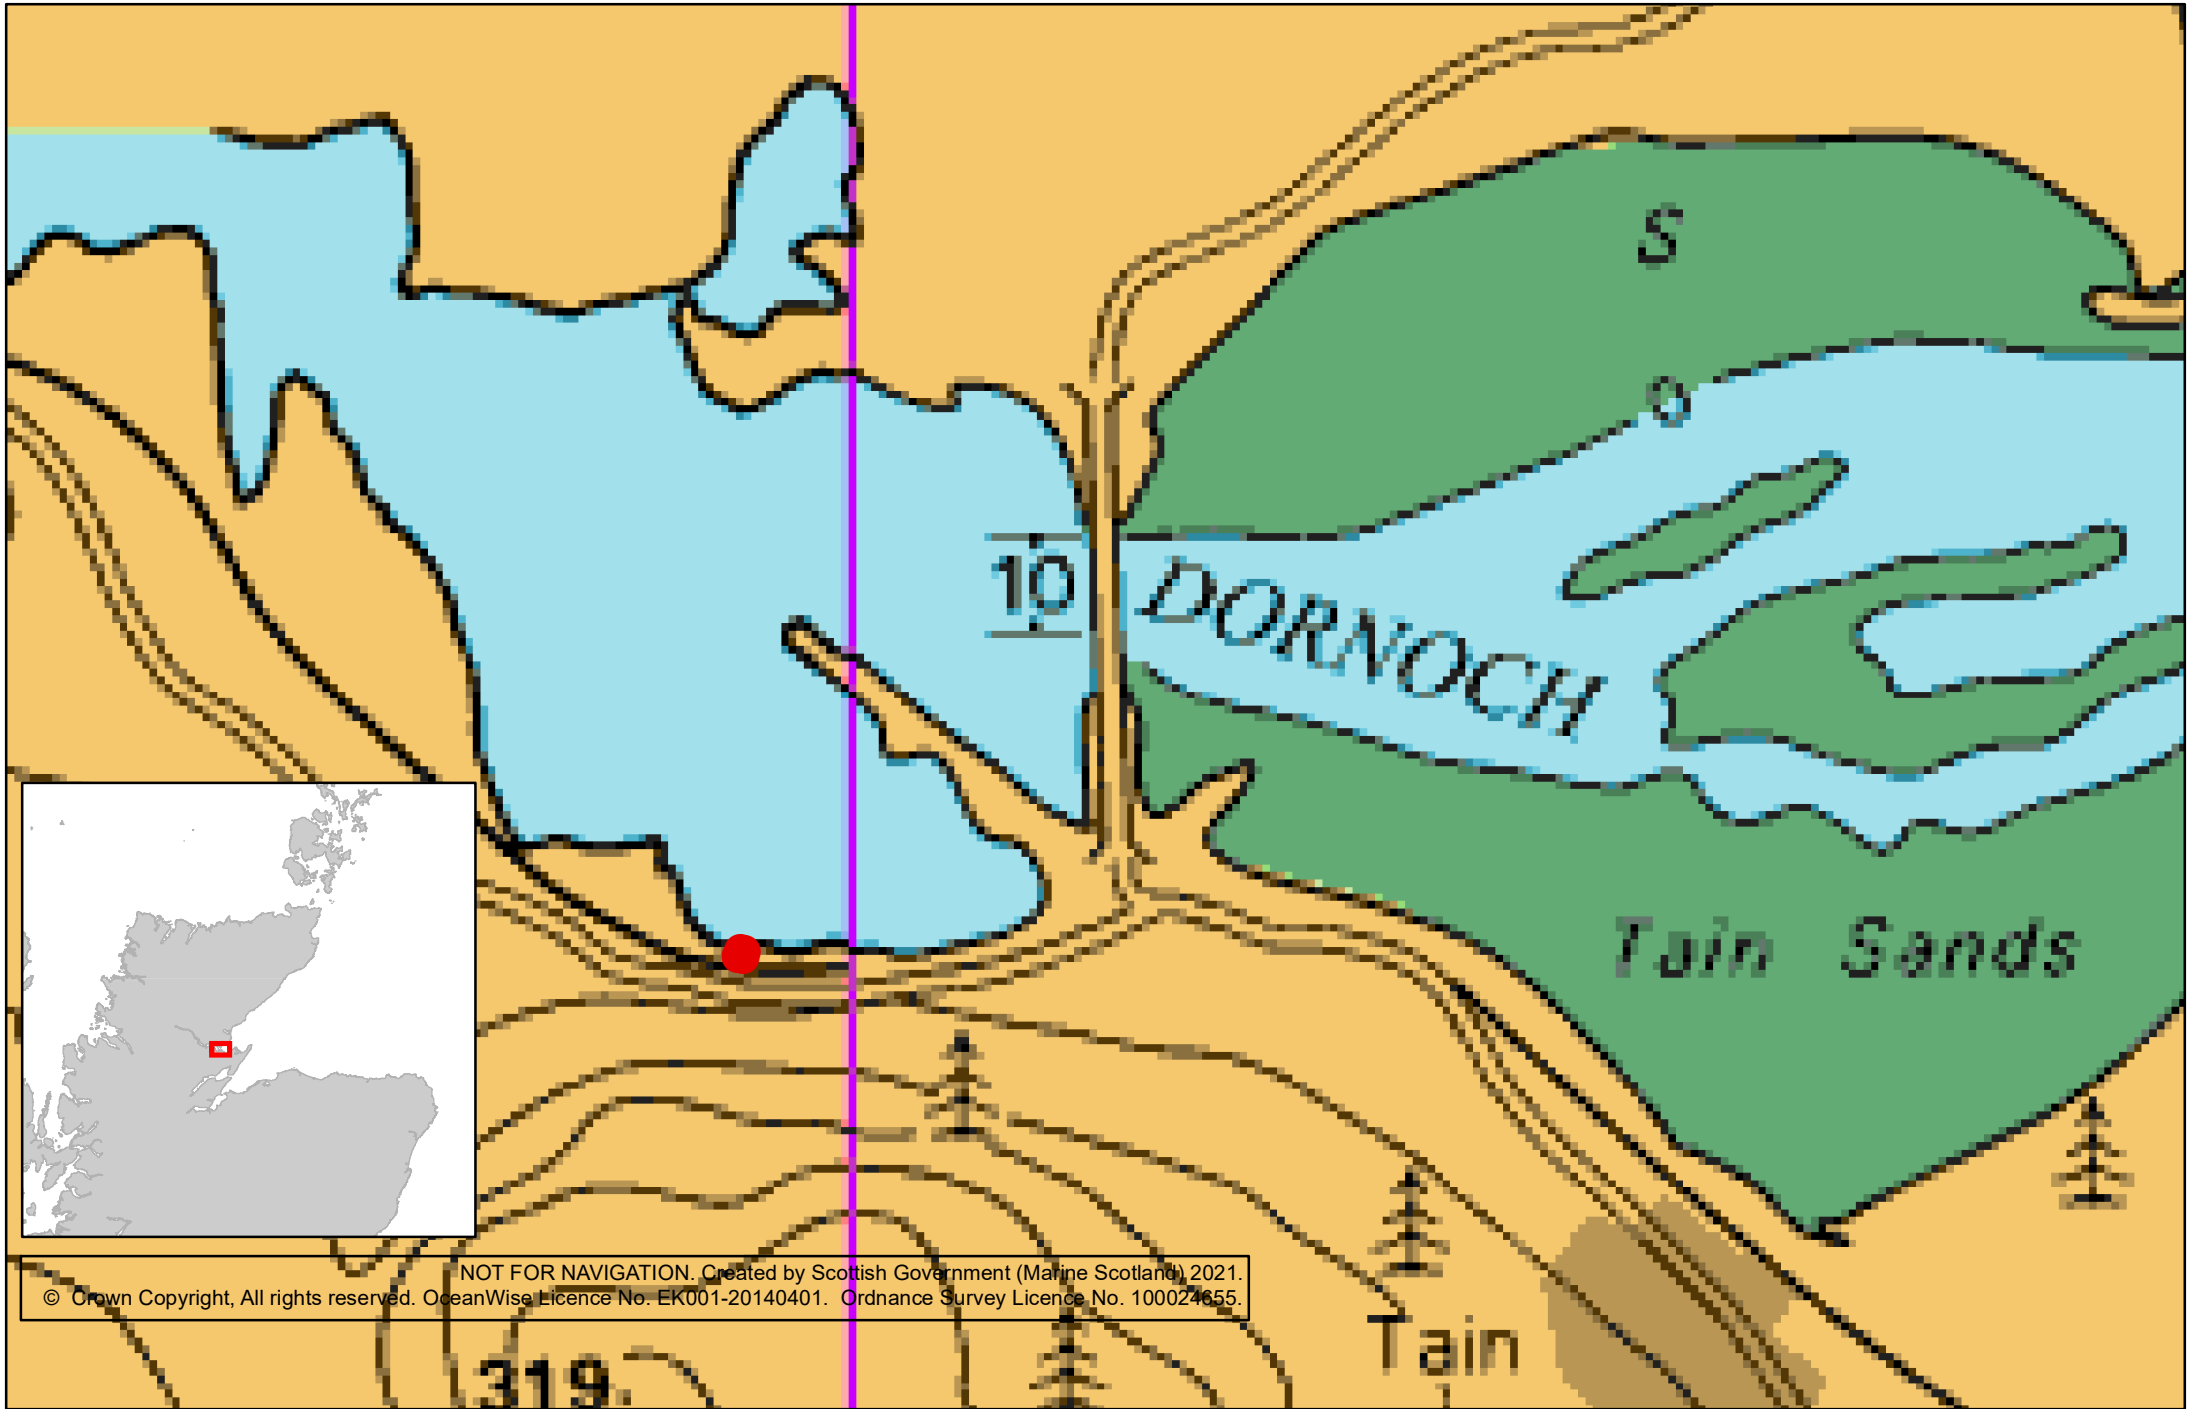

Annex One to MS-00009322
Chart showing location of Licensed Activity

NOT FOR NAVIGATION. Created by Scottish Government (Marine Scotland) 2021.

© Crown Copyright, All rights reserved. OceanWise Licence No. EK001-20140401. Ordnance Survey Licence No. 100024655.