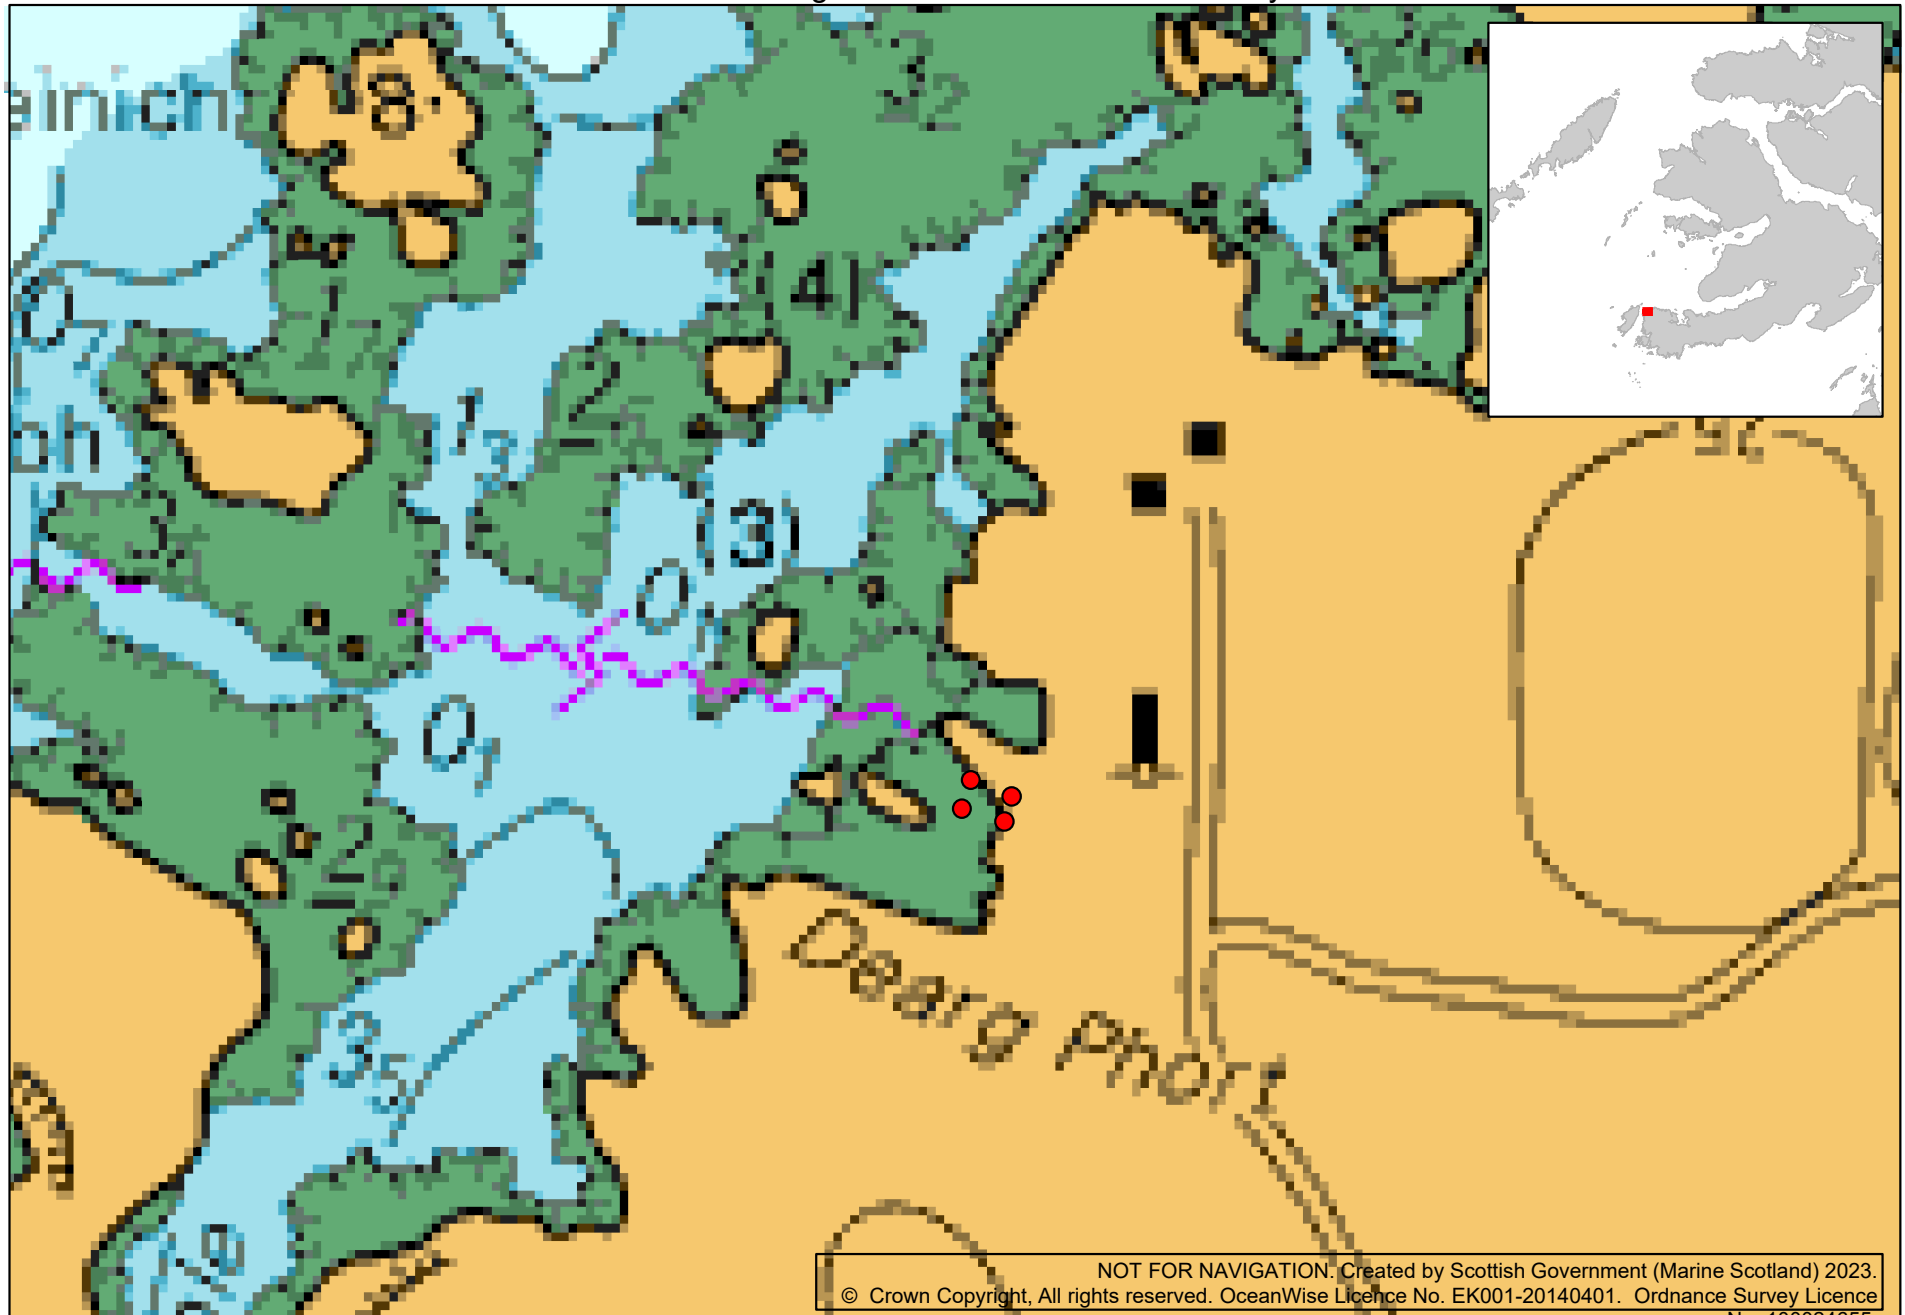

# Annex One to Licence MS-00009877

Chart showing location of the Licensed Activity

NOT FOR NAVIGATION. Created by Scottish Government (Marine Scotland) 2023.  
© Crown Copyright, All rights reserved. OceanWise Licence No. EK001-20140401. Ordnance Survey Licence No. 100024655.