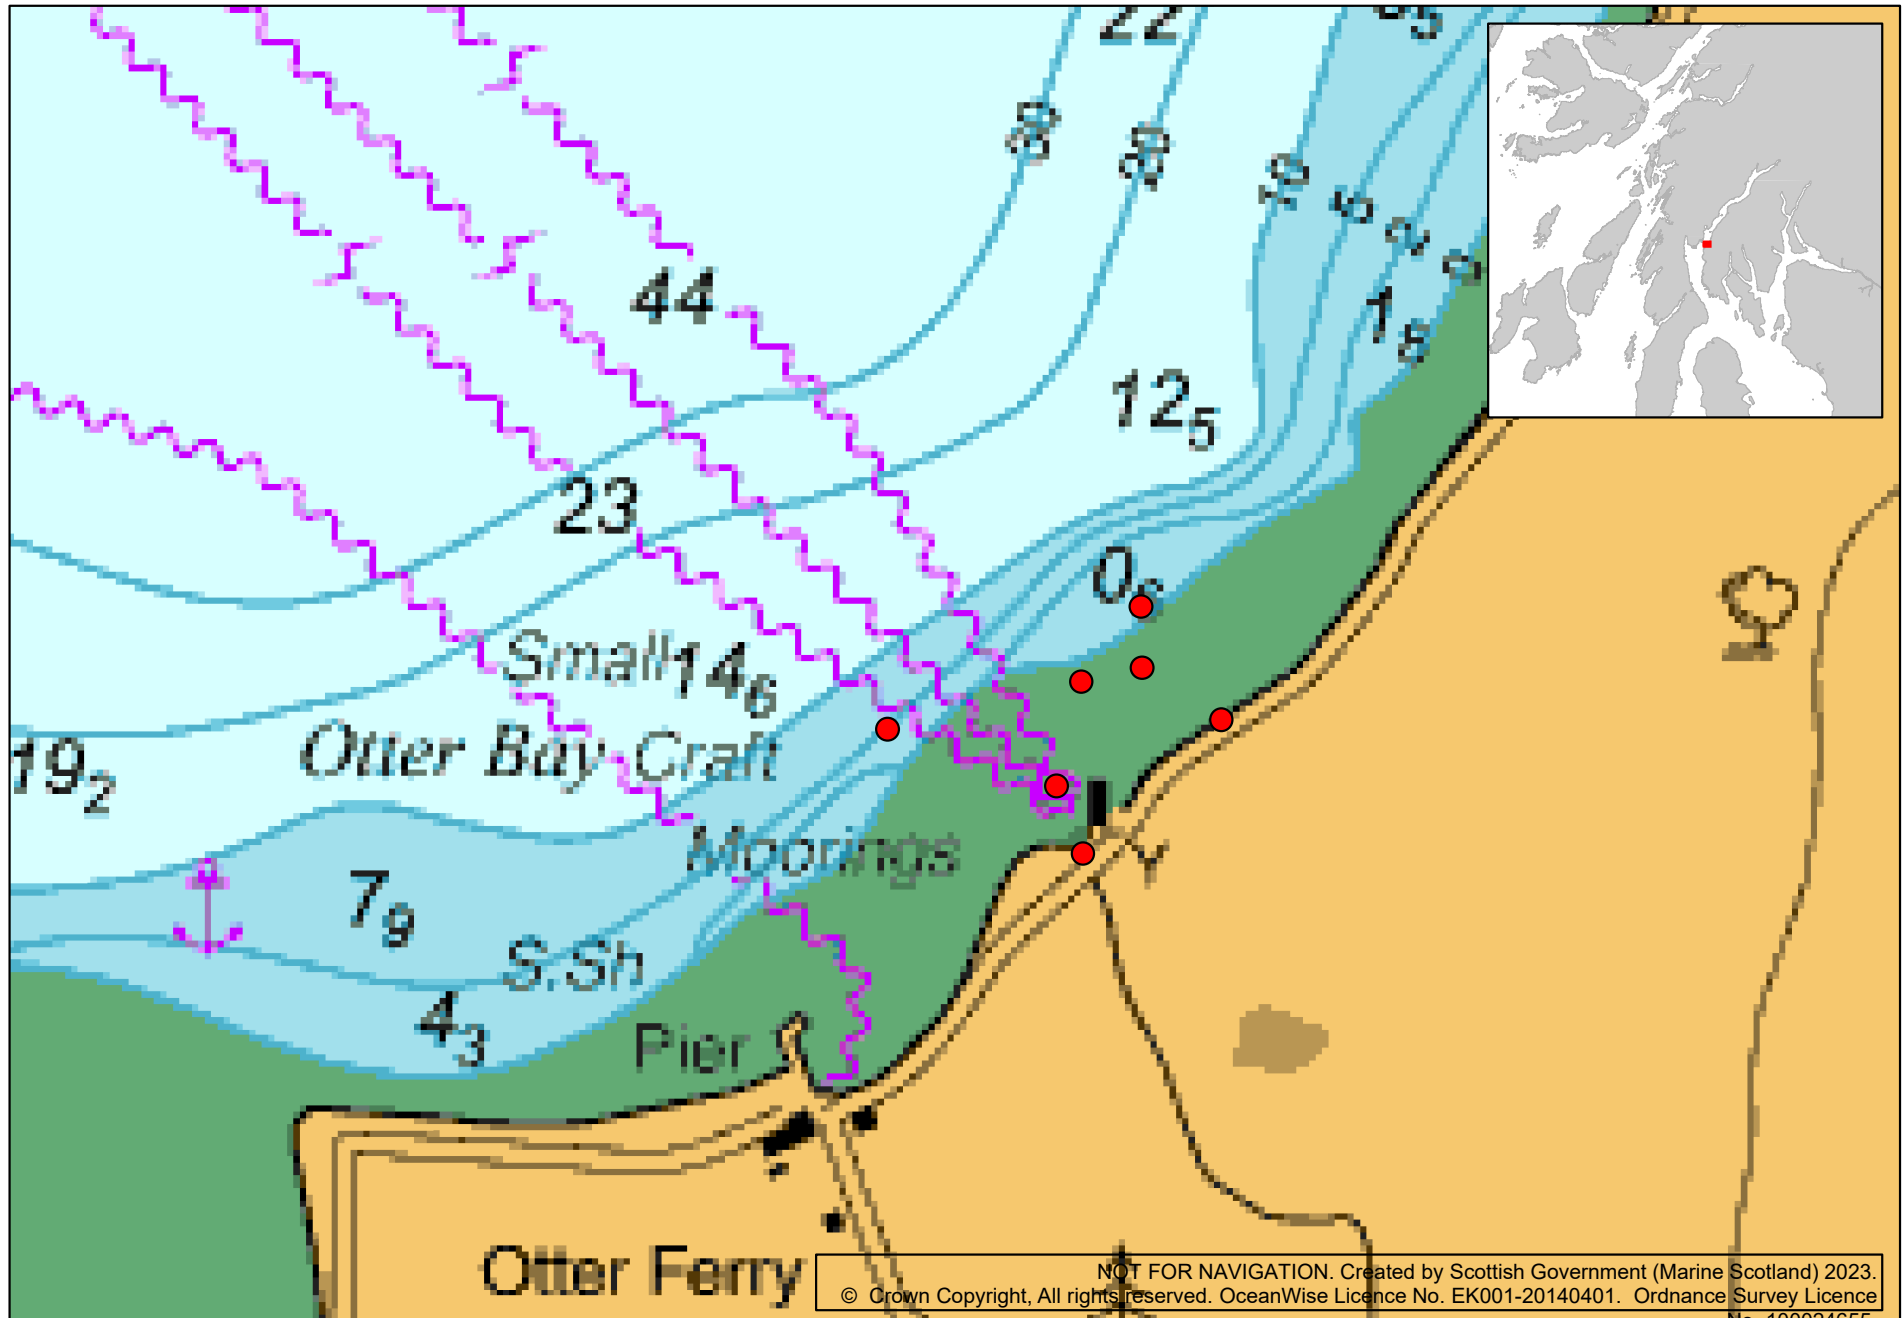

# Annex One to Licence MS- 00009878

Chart showing location of the Licensed Activity

NOT FOR NAVIGATION. Created by Scottish Government (Marine Scotland) 2023.  
© Crown Copyright, All rights reserved. OceanWise Licence No. EK001-20140401. Ordnance Survey Licence No. 100024655.