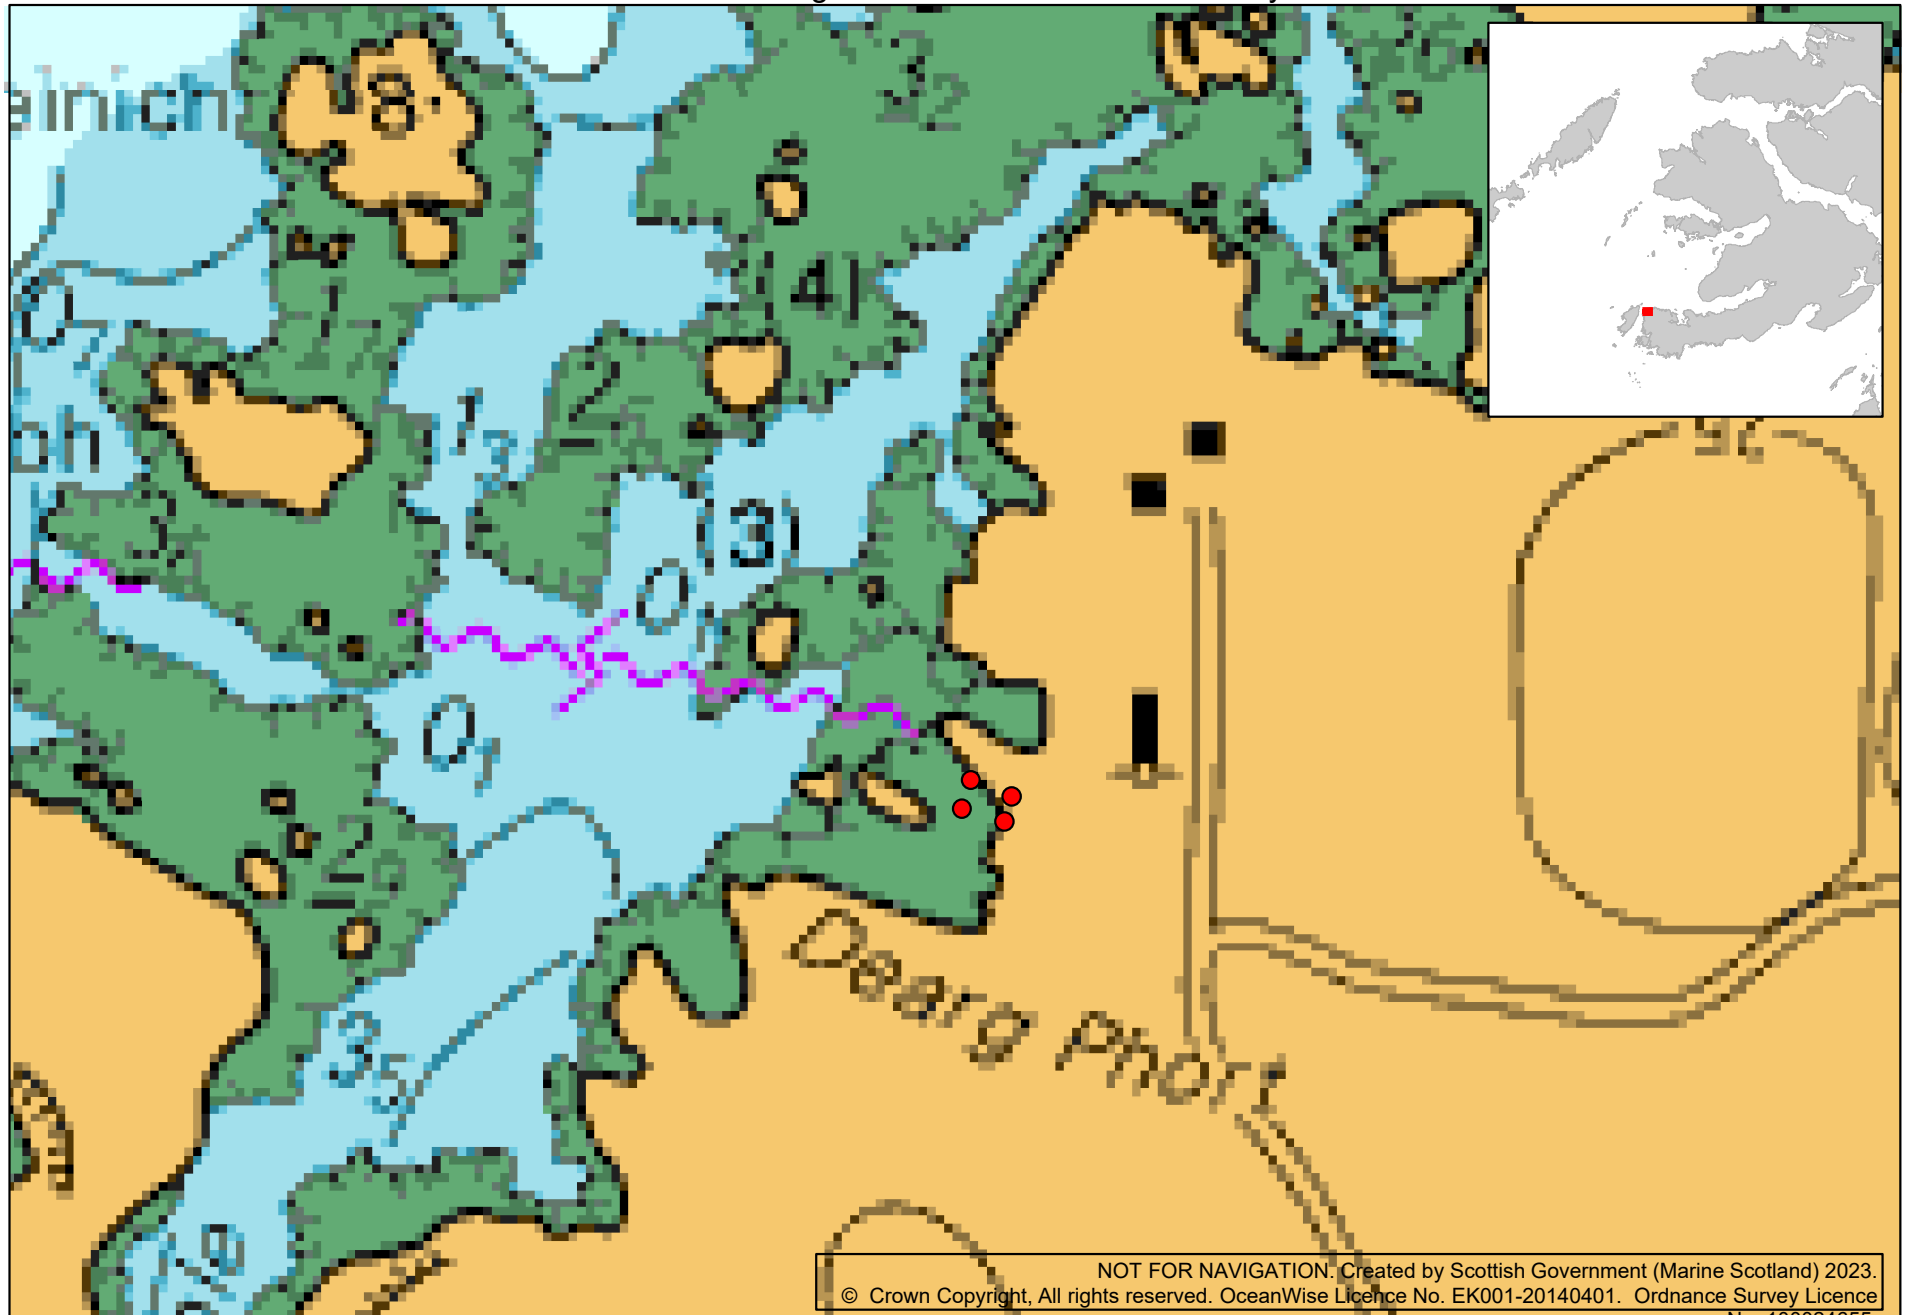

# Annex One to Licence MS-00010364

Chart showing location of the Licensed Activity

NOT FOR NAVIGATION. Created by Scottish Government (Marine Scotland) 2023.  
© Crown Copyright, All rights reserved. OceanWise Licence No. EK001-20140401. Ordnance Survey Licence No. 100024655.