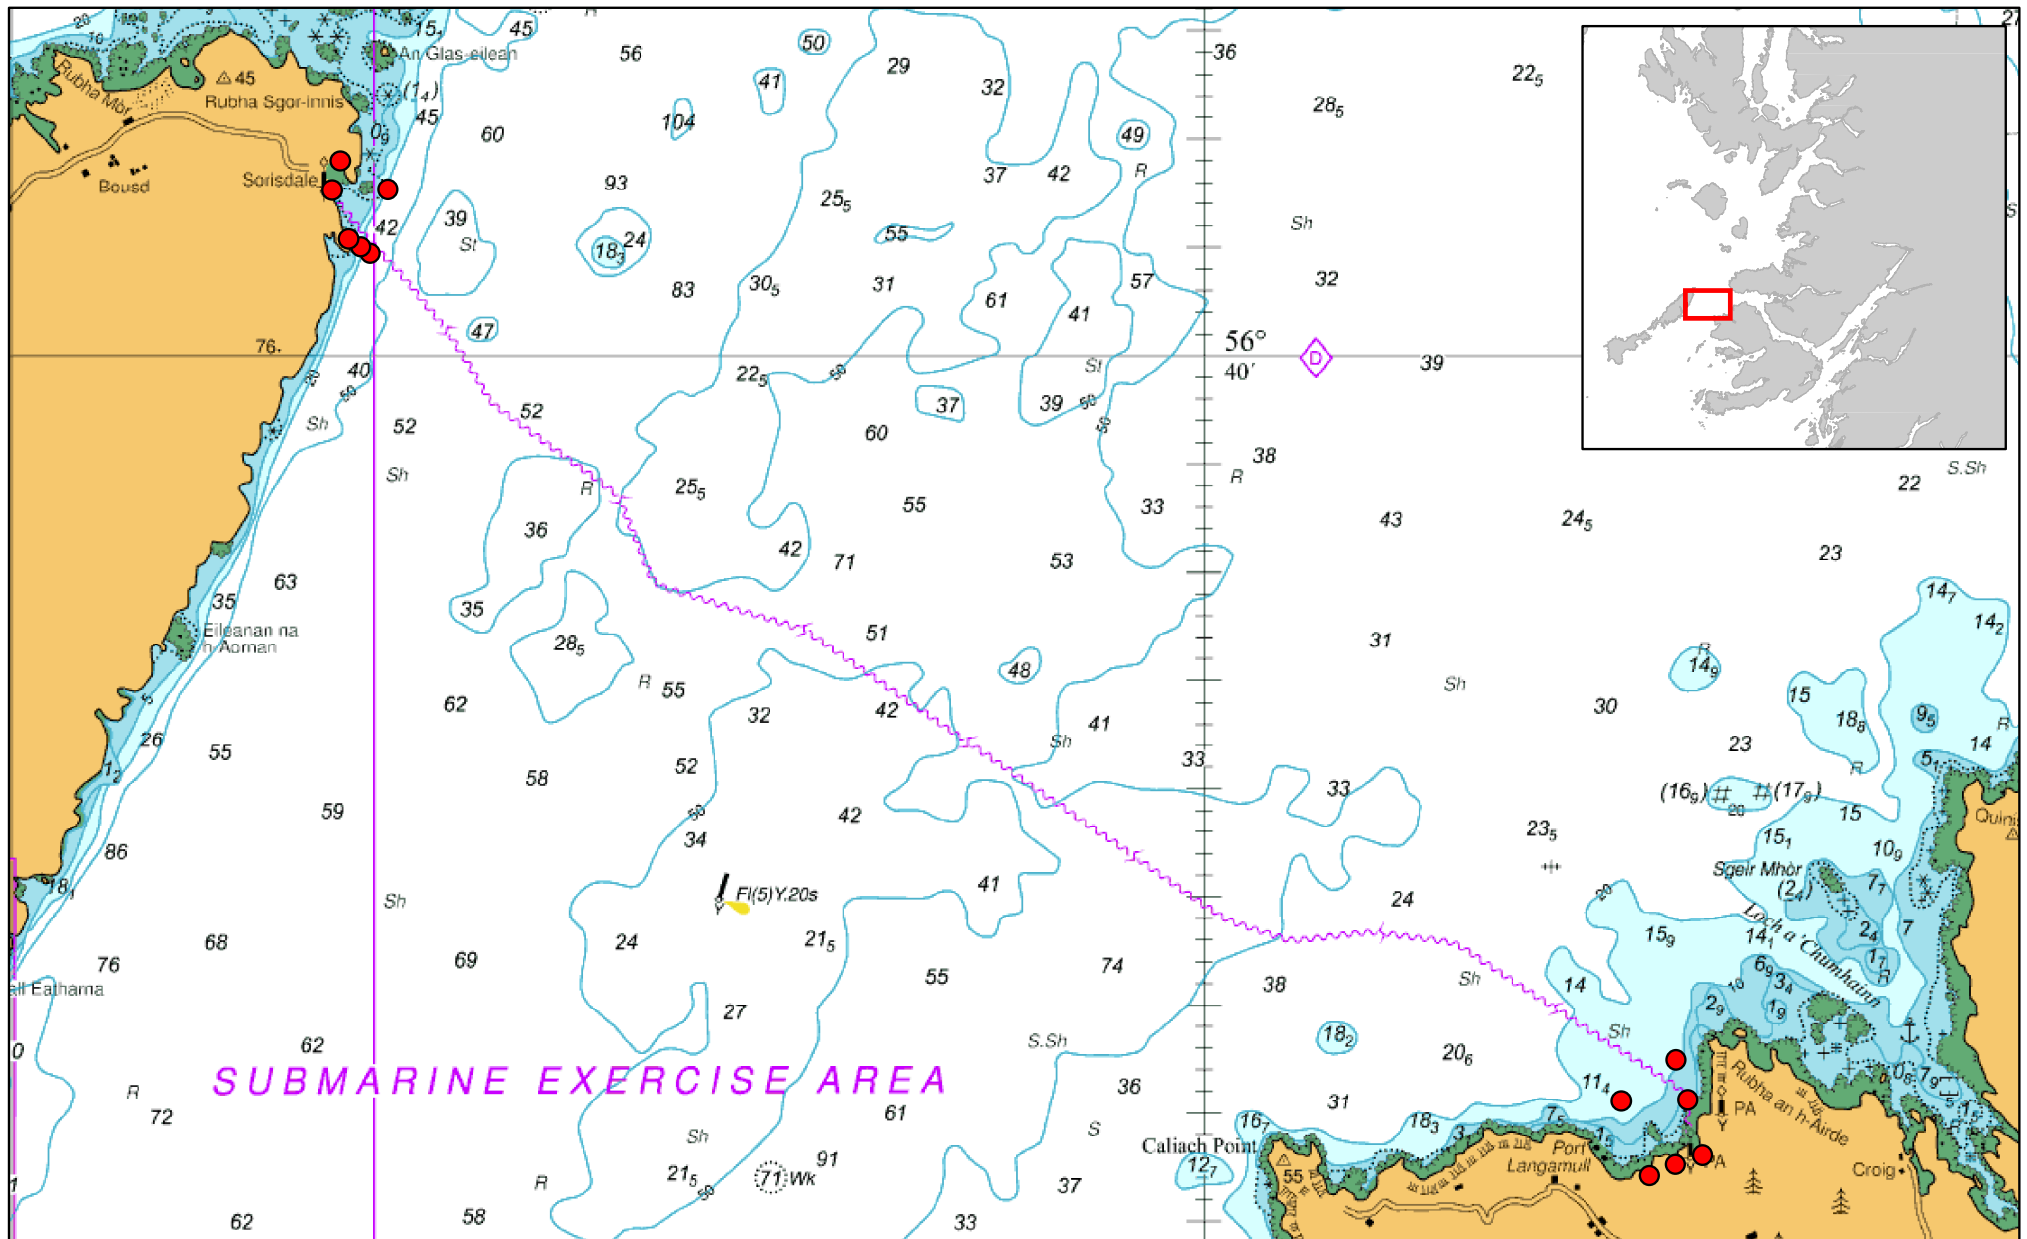

Annex One to MS-00010569

Chart showing location of the Licensed Activity

NOT FOR NAVIGATION. Created by Scottish Government (Marine Scotland) 2023.
© Crown Copyright, All rights reserved. OceanWise Licence No. EK001-20140401. Ordnance Survey Licence No. 100024655.