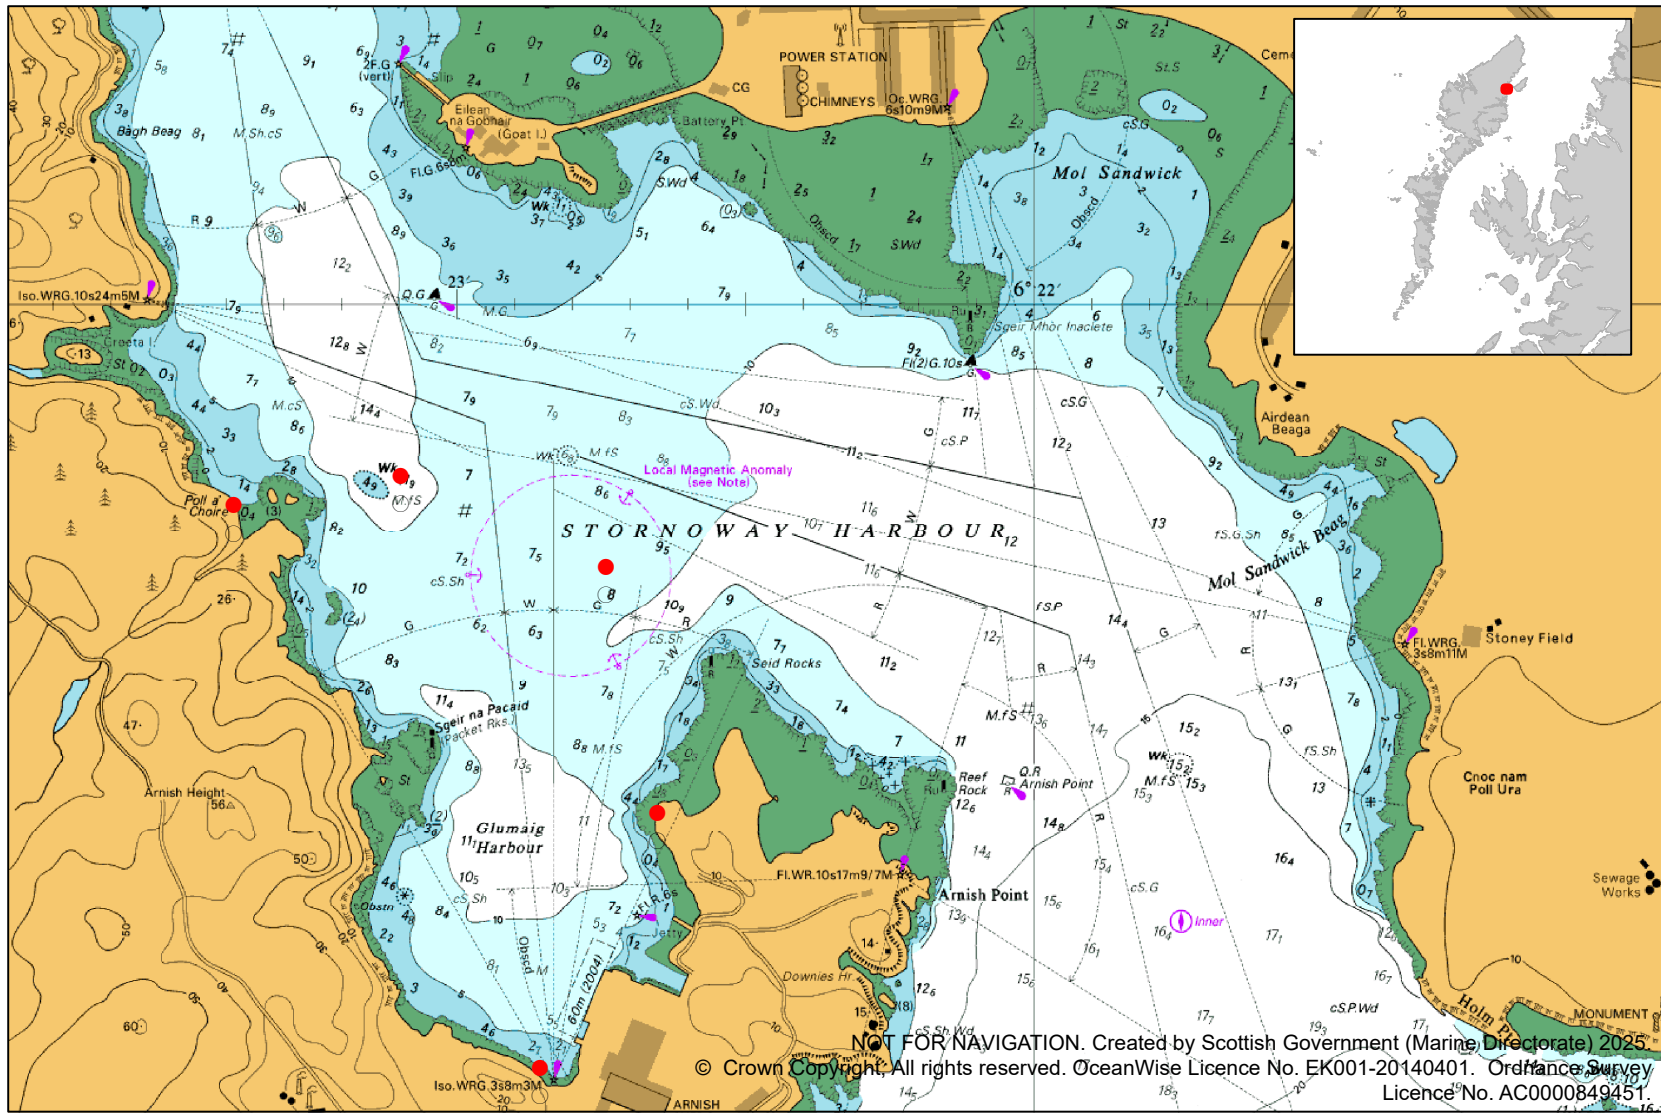

Annex One for 00010975

Chart showing location of Licensed Activity

NOT FOR NAVIGATION. Created by Scottish Government (Marine Directorate) 2025
© Crown Copyright. All rights reserved. OceanWise Licence No. EK001-20140401. Ordnance Survey
Licence No. AC0000849451.