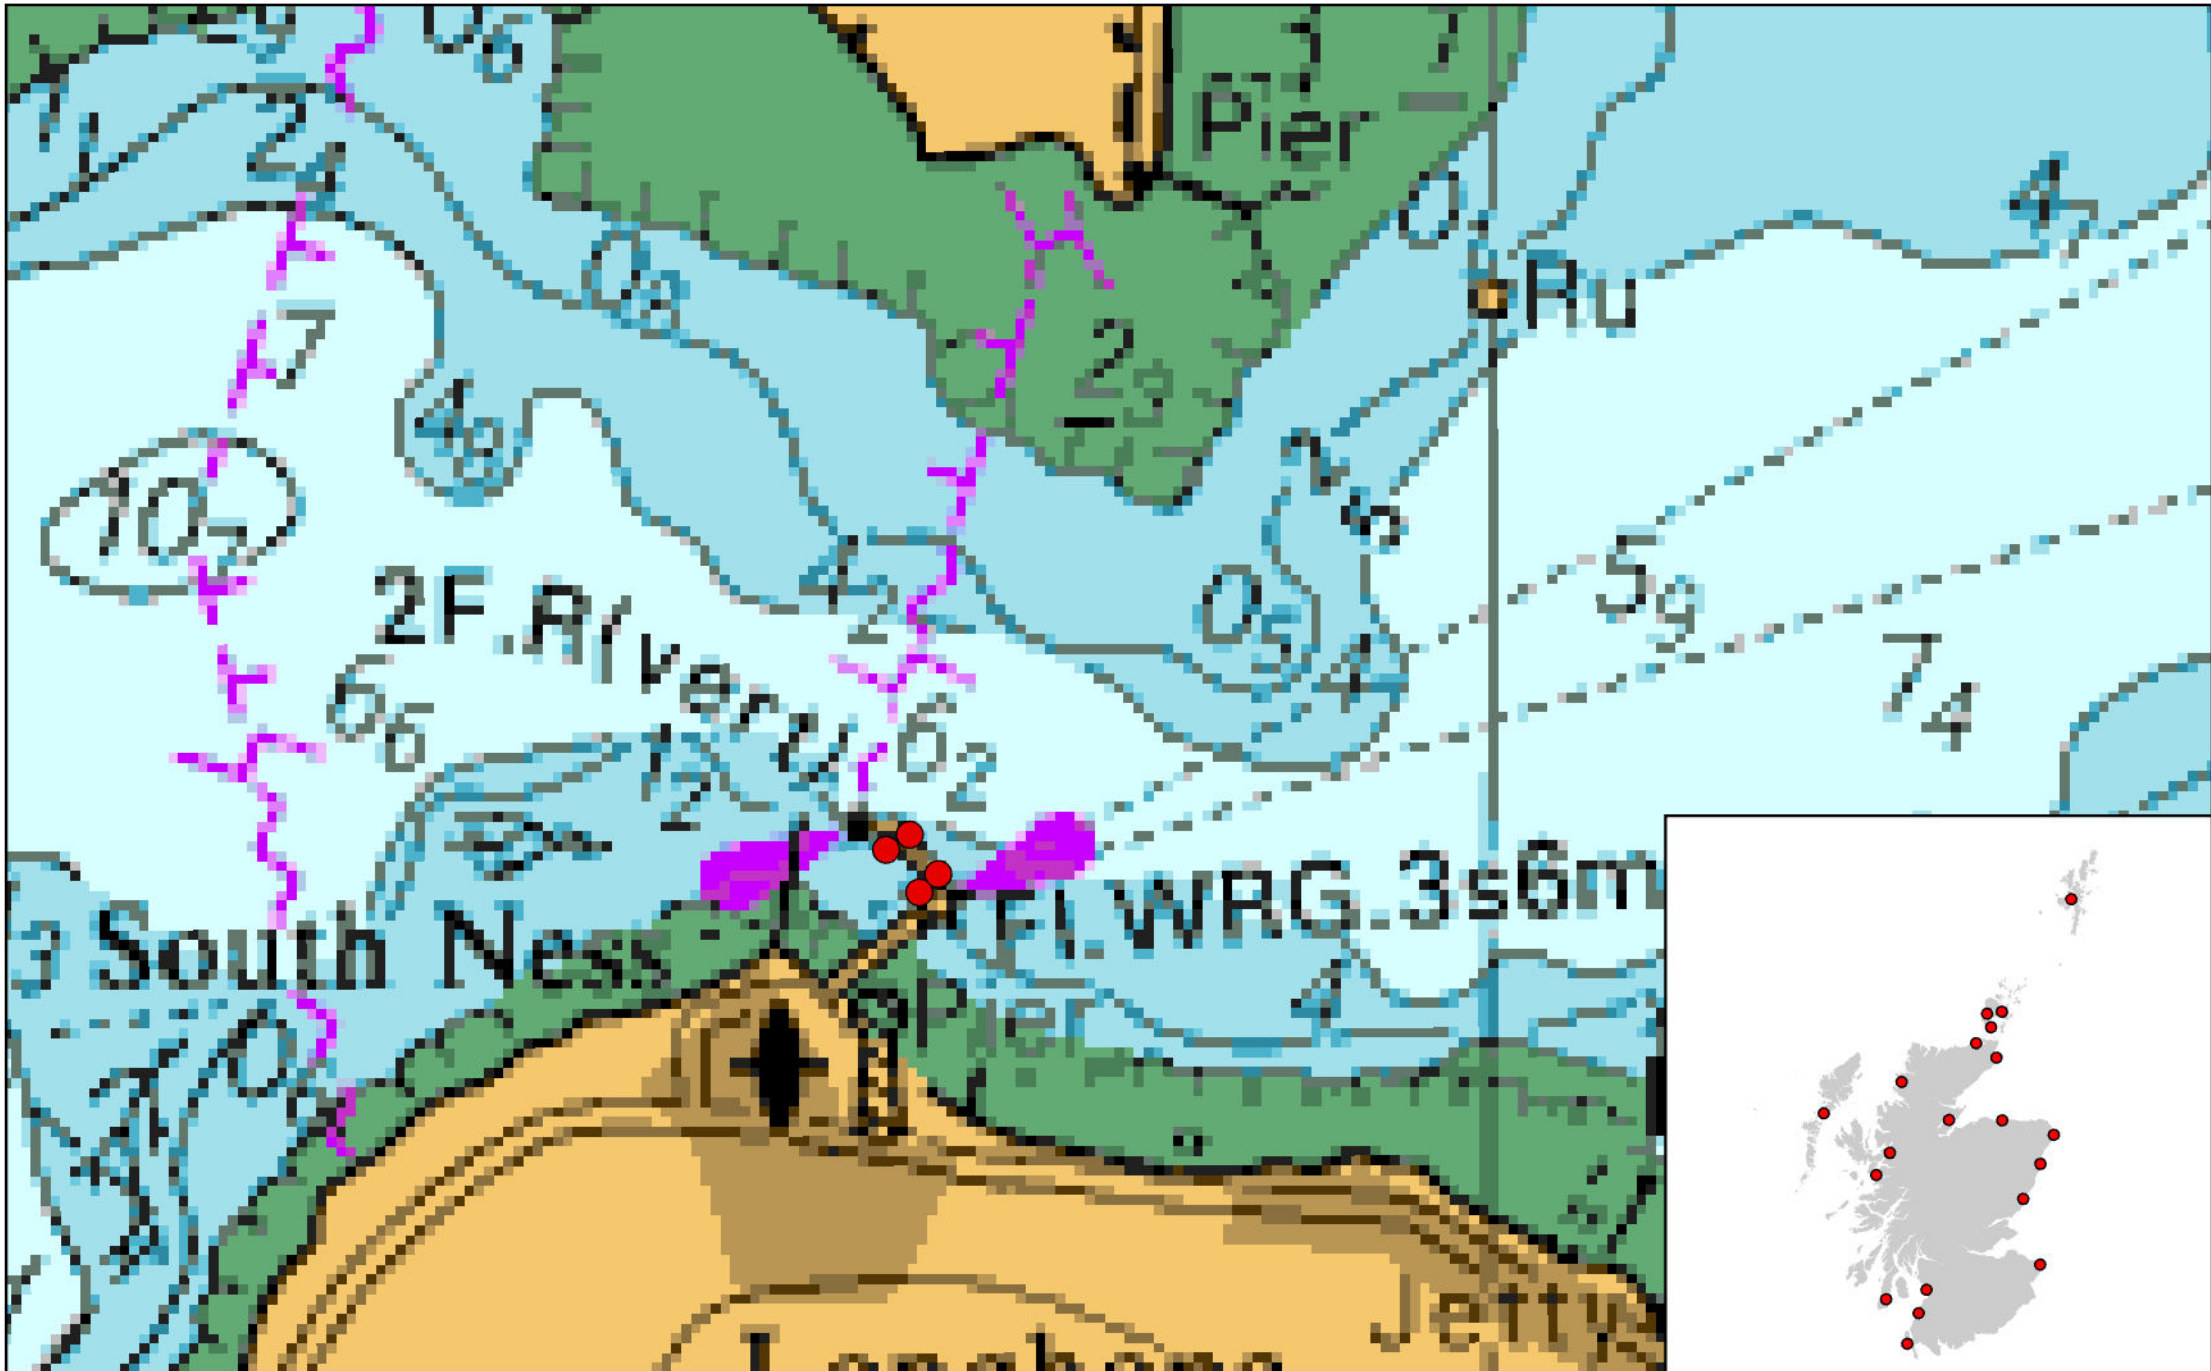

Annex One for Marine License MD-00011474

Chart showing locations of Licensed Activities

Annex One for Marine License MD-00011474

Chart showing location of Licensed Activity - Aberdeen

Annex One for Marine License MD-00011474

Chart showing location of Licensed Activity - Aith

Annex One for Marine License MD-00011474
Chart showing location of Licensed Activity - Buckie

Annex One for Marine License MD-00011474
Chart showing location of Licensed Activity - Campbeltown

Annex One for Marine License MD-00011474
Chart showing location of Licensed Activity - Kirkwall

Annex One for Marine License MD-00011474
Chart showing location of Licensed Activity - Longhope

Annex One for Marine License MD-00011474

Chart showing location of Licensed Activity - Mallaig

Annex One for Marine License MD-00011474

Chart showing location of Licensed Activity - Montrose

Annex One for Marine License MD-00011474

Chart showing location of Licensed Activity - Peterhead