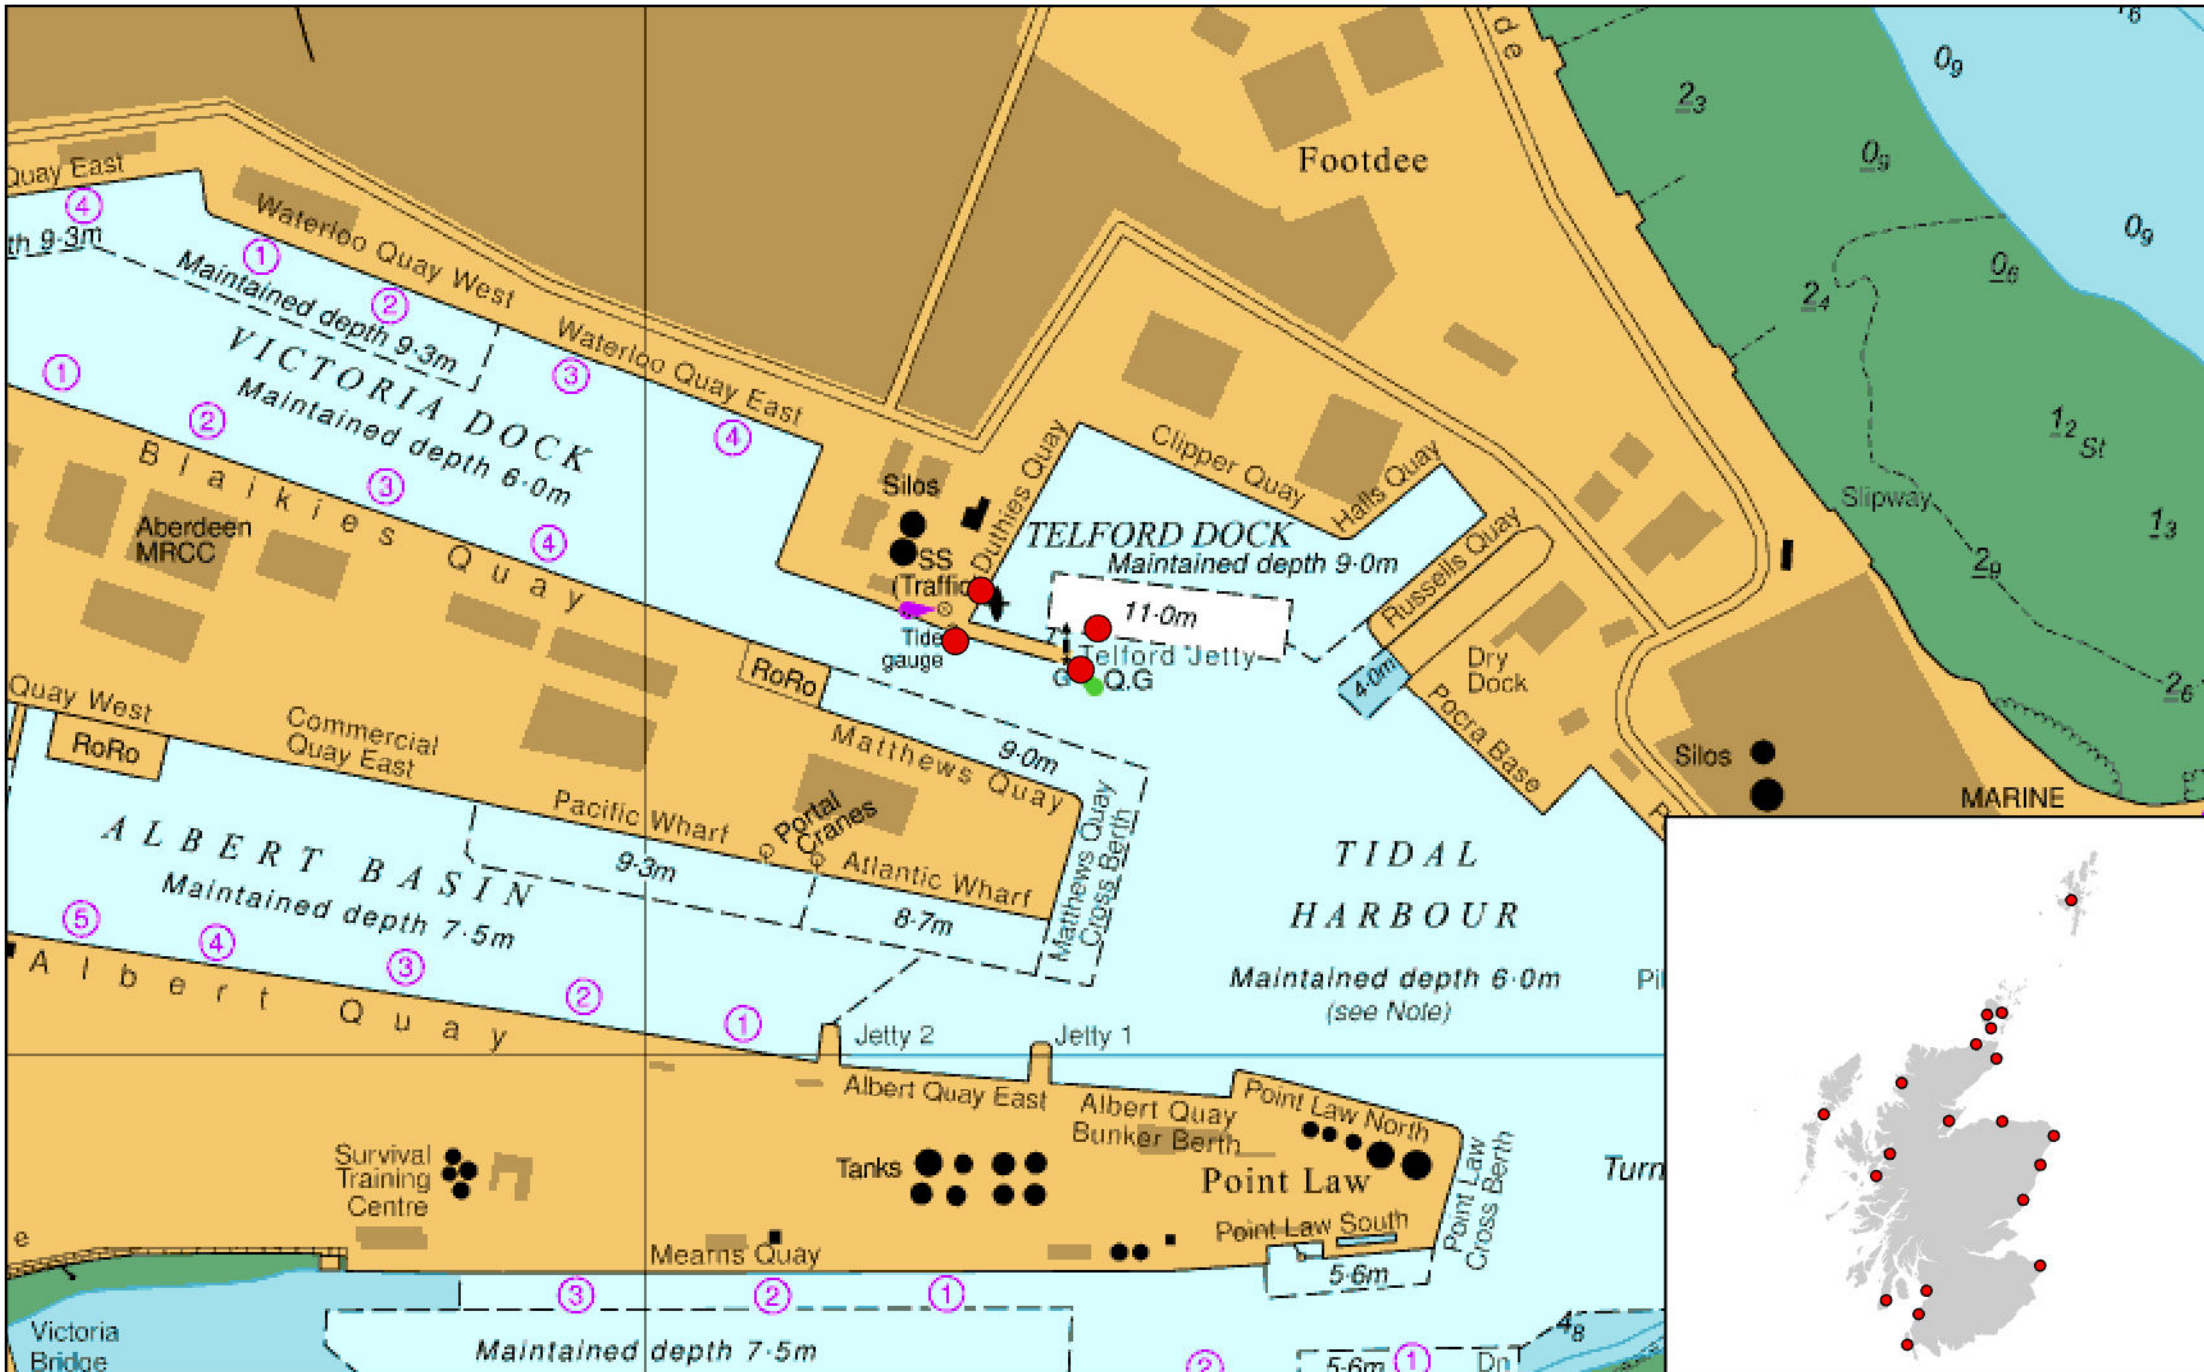

Annex One for Marine License MD-00011474

Chart showing locations of Licensed Activities

Annex One for Marine License MD-00011474

Chart showing location of Licensed Activity - Aberdeen

Annex One for Marine License MD-00011474

Chart showing location of Licensed Activity - Aith

Annex One for Marine License MD-00011474
Chart showing location of Licensed Activity - Buckie

Annex One for Marine License MD-00011474
Chart showing location of Licensed Activity - Campbeltown

Annex One for Marine License MD-00011474
Chart showing location of Licensed Activity - Kirkwall

Annex One for Marine License MD-00011474
Chart showing location of Licensed Activity - Longhope

Annex One for Marine License MD-00011474

Annex One for Marine License MD-00011474

Chart showing location of Licensed Activity - Stromness

Annex One for Marine License MD-00011474 Chart showing location of Licensed Activity - Troon

Annex One for Marine License MD-00011474
Chart showing location of Licensed Activity - Wick