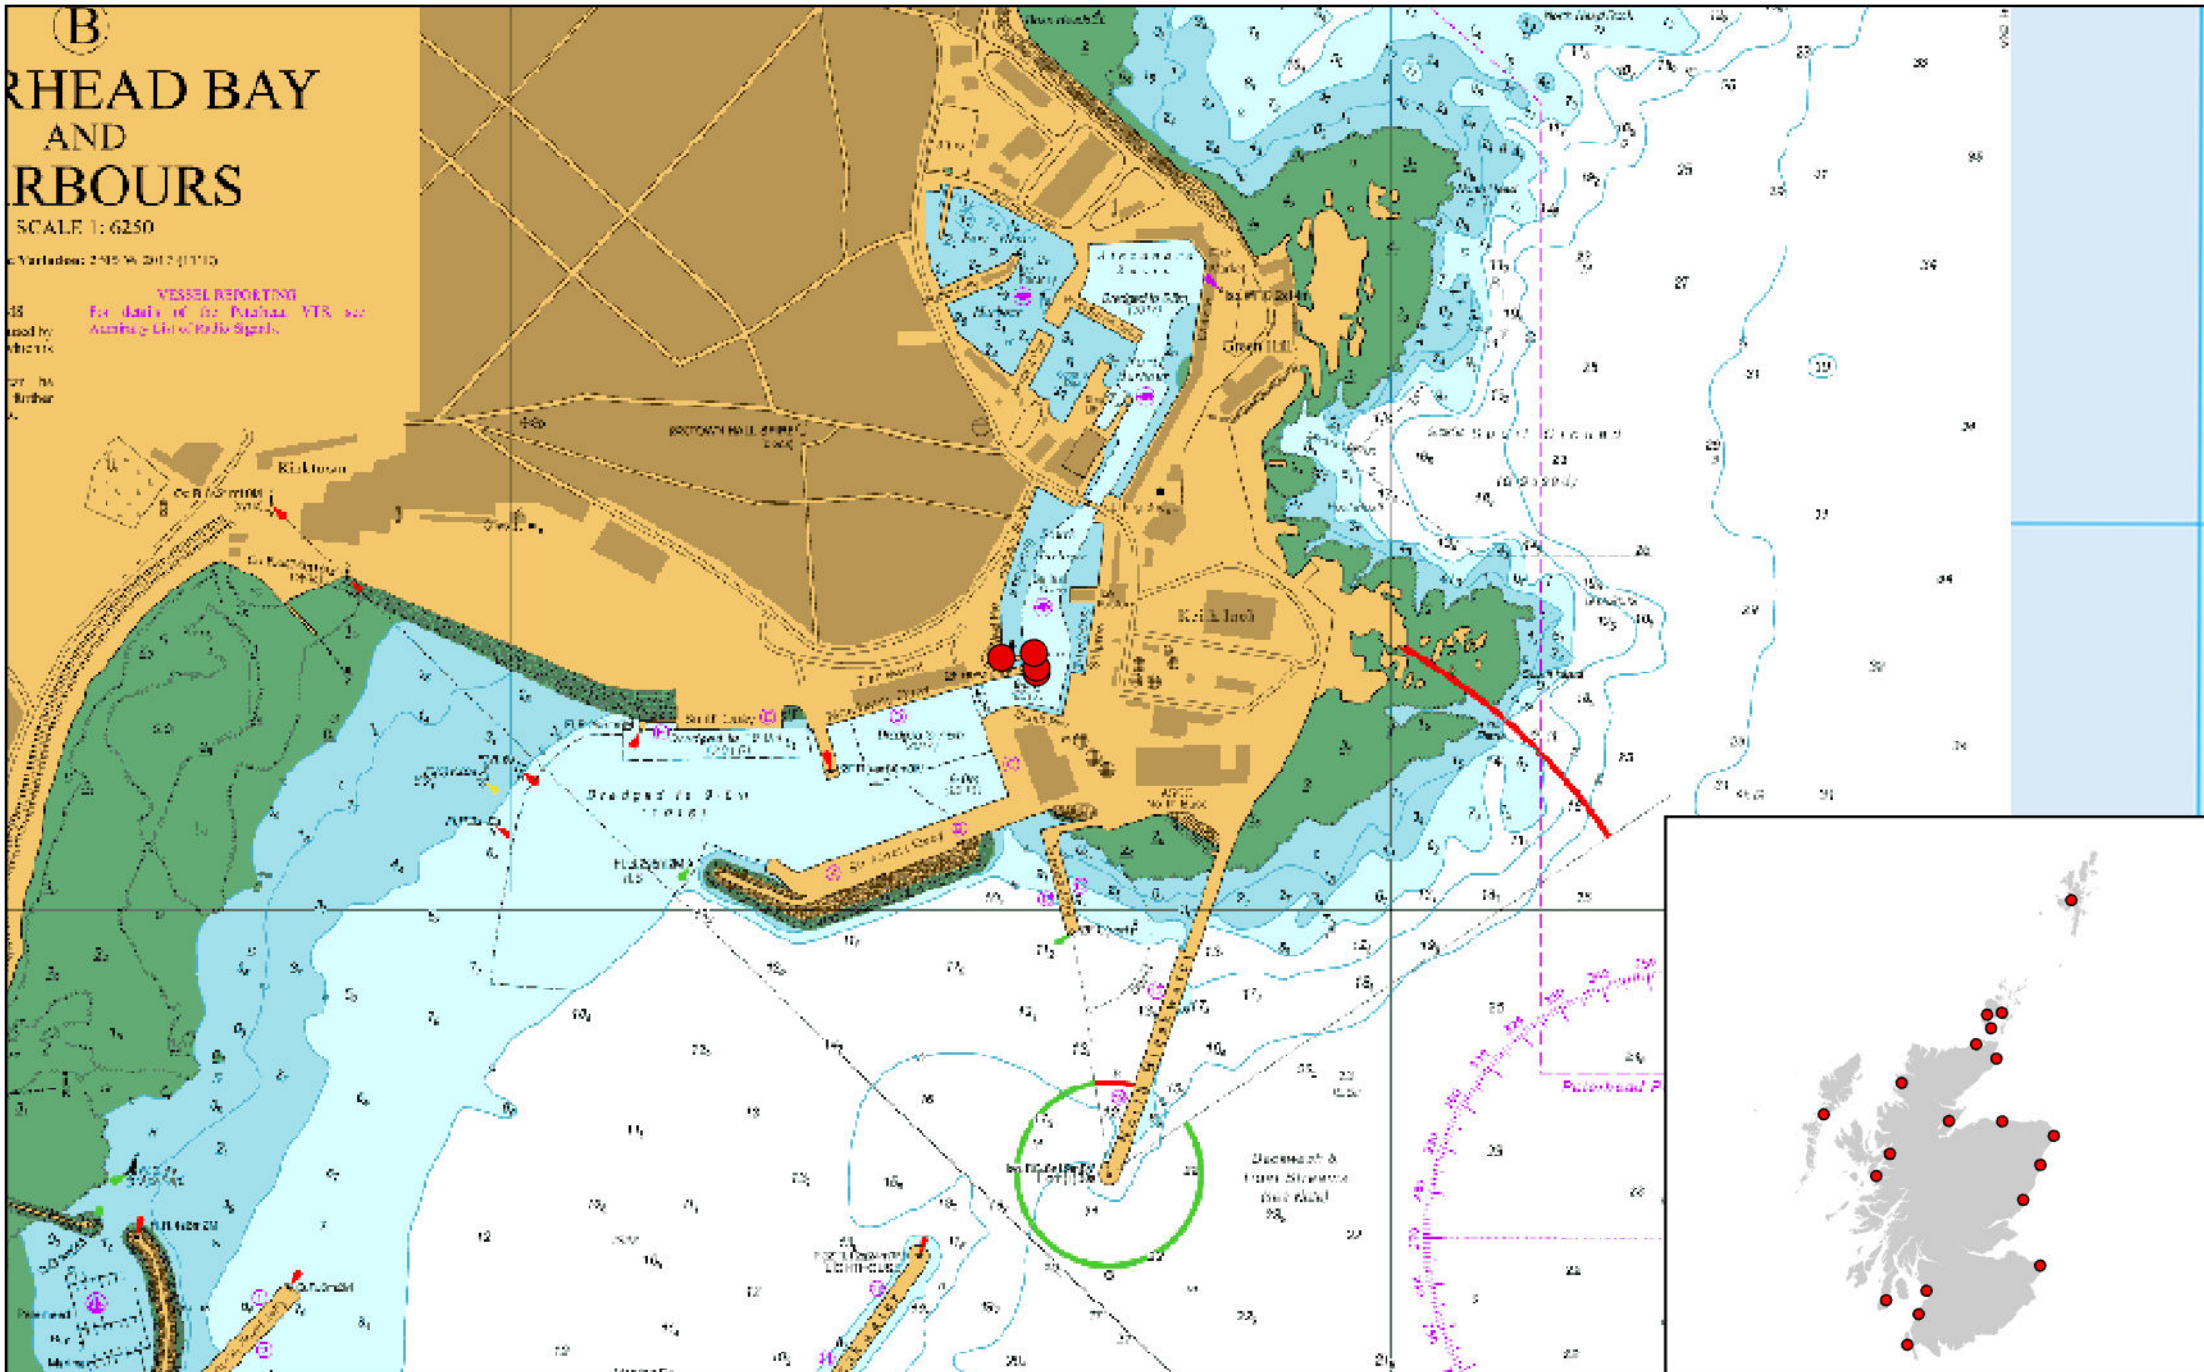

Annex One for Marine License MD-00011474
Chart showing location of Licensed Activity - Kirkwall

Annex One for Marine License MD-00011474
Chart showing location of Licensed Activity - Longhope

Annex One for Marine License MD-00011474

Chart showing location of Licensed Activity - Mallaig

Annex One for Marine License MD-00011474

Chart showing location of Licensed Activity - Montrose

Annex One for Marine License MD-00011474

Chart showing location of Licensed Activity - Peterhead

Annex One for Marine License MD-00011474

Chart showing location of Licensed Activity - Stromness

Annex One for Marine License MD-00011474 Chart showing location of Licensed Activity - Troon

Annex One for Marine License MD-00011474
Chart showing location of Licensed Activity - Wick