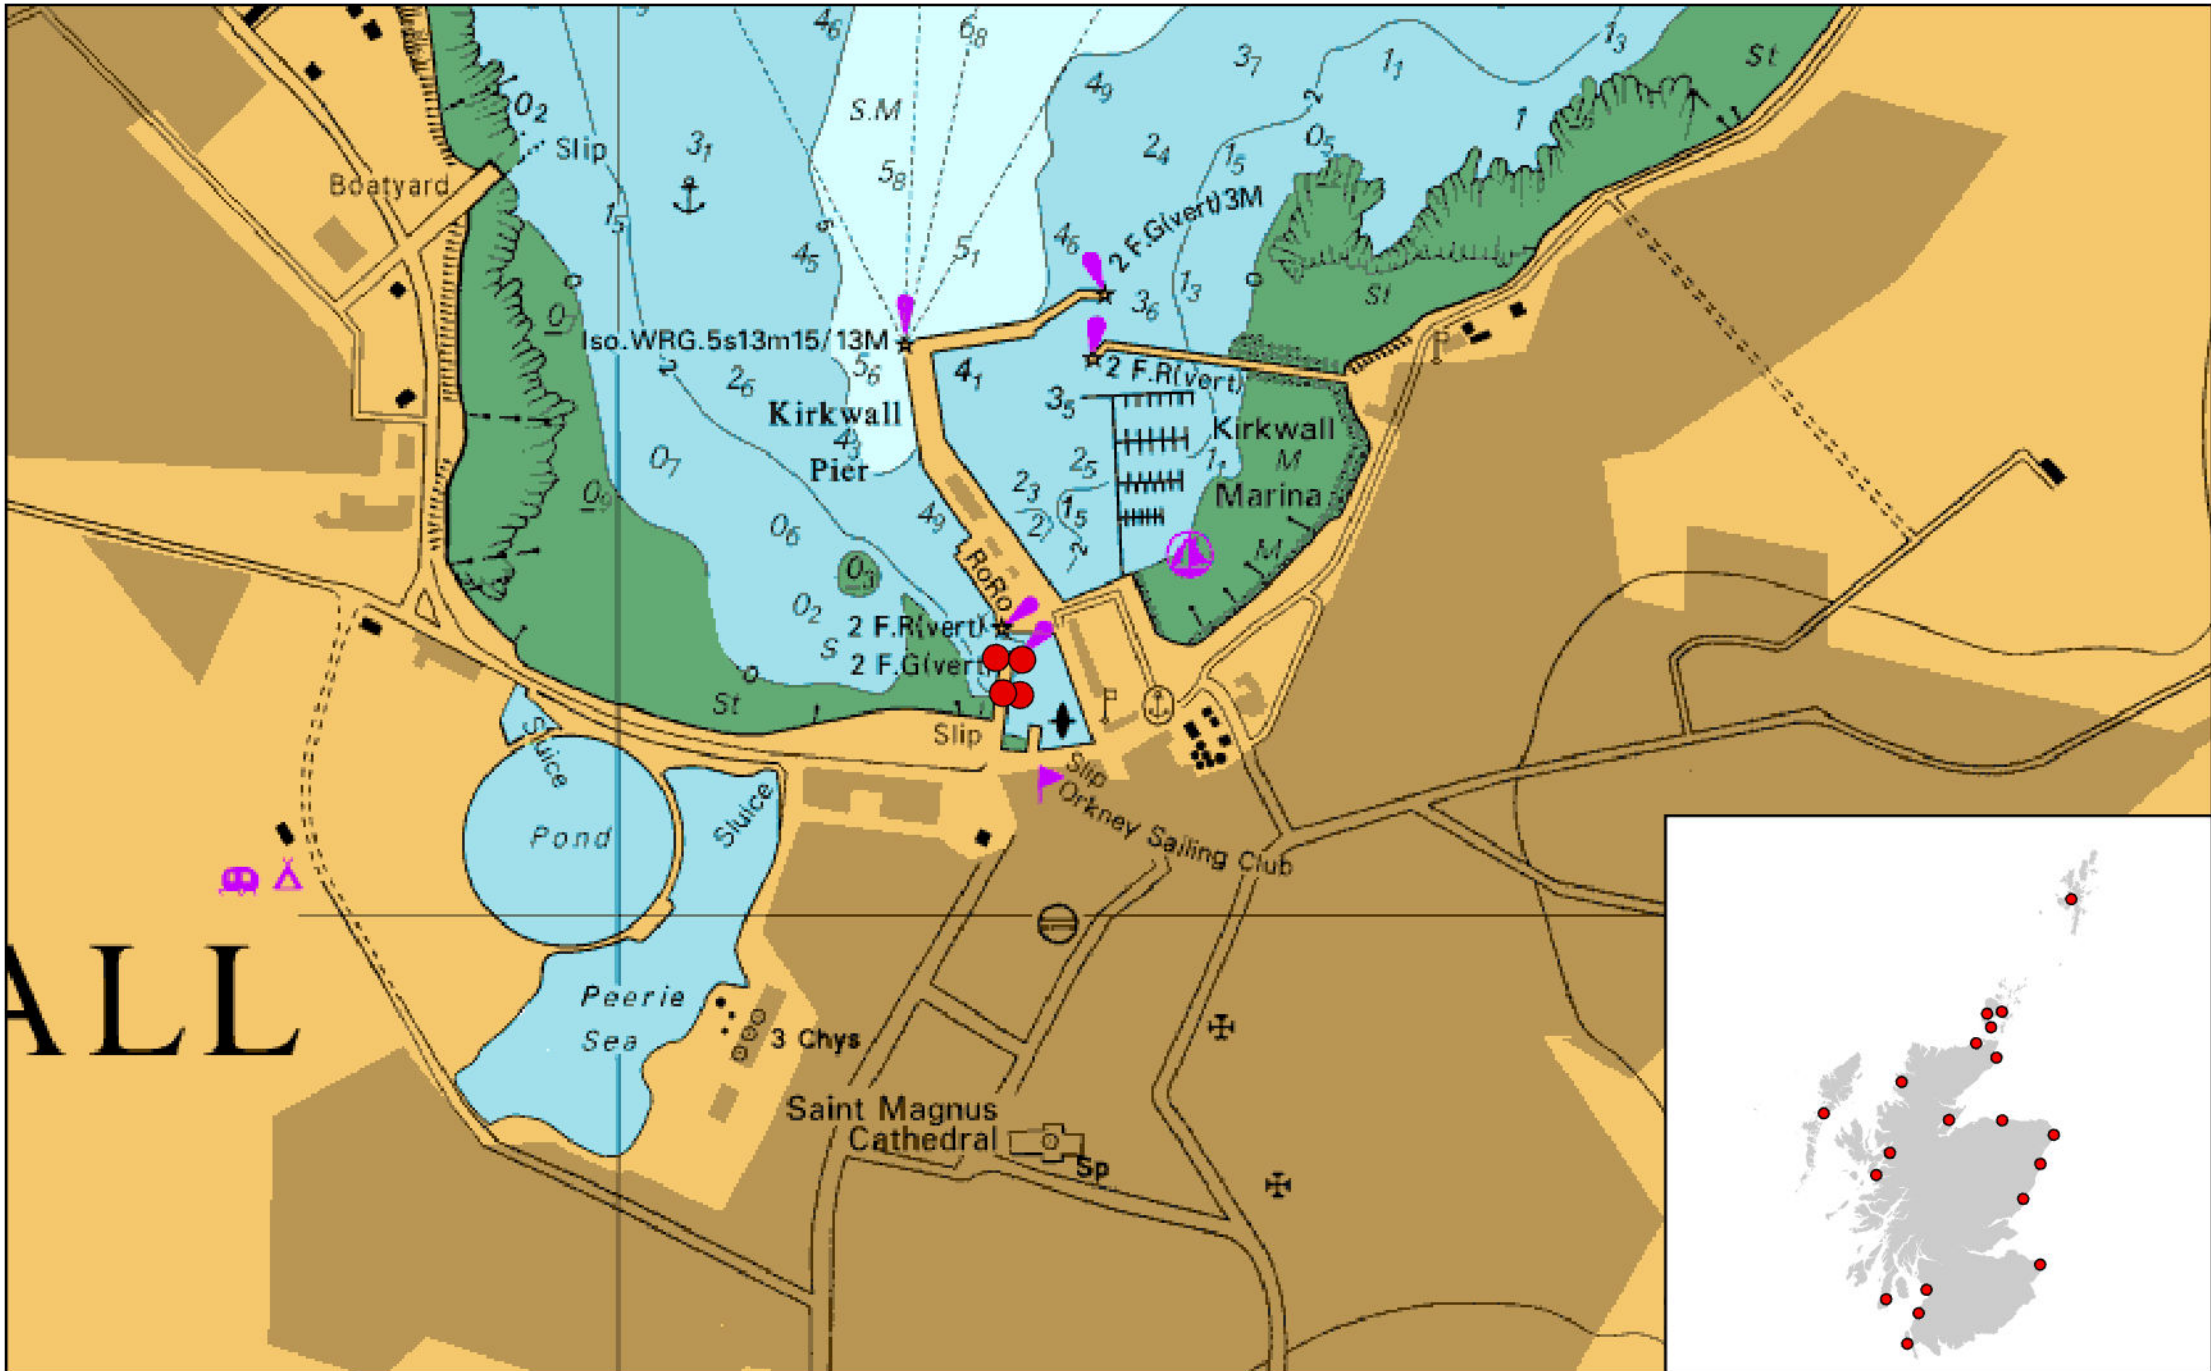

Annex One for Marine License MD-00011474

Chart showing locations of Licensed Activities

Annex One for Marine License MD-00011474

Chart showing location of Licensed Activity - Aberdeen

Annex One for Marine License MD-00011474

Chart showing location of Licensed Activity - Aith

Annex One for Marine License MD-00011474
Chart showing location of Licensed Activity - Buckie

Annex One for Marine License MD-00011474
Chart showing location of Licensed Activity - Campbeltown

Annex One for Marine License MD-00011474
Chart showing location of Licensed Activity - Kirkwall

Annex One for Marine License MD-00011474
Chart showing location of Licensed Activity - Longhope

Annex One for Marine License MD-00011474

Annex One for Marine License MD-00011474

Chart showing location of Licensed Activity - Stromness

Annex One for Marine License MD-00011474 Chart showing location of Licensed Activity - Troon

Annex One for Marine License MD-00011474
Chart showing location of Licensed Activity - Wick