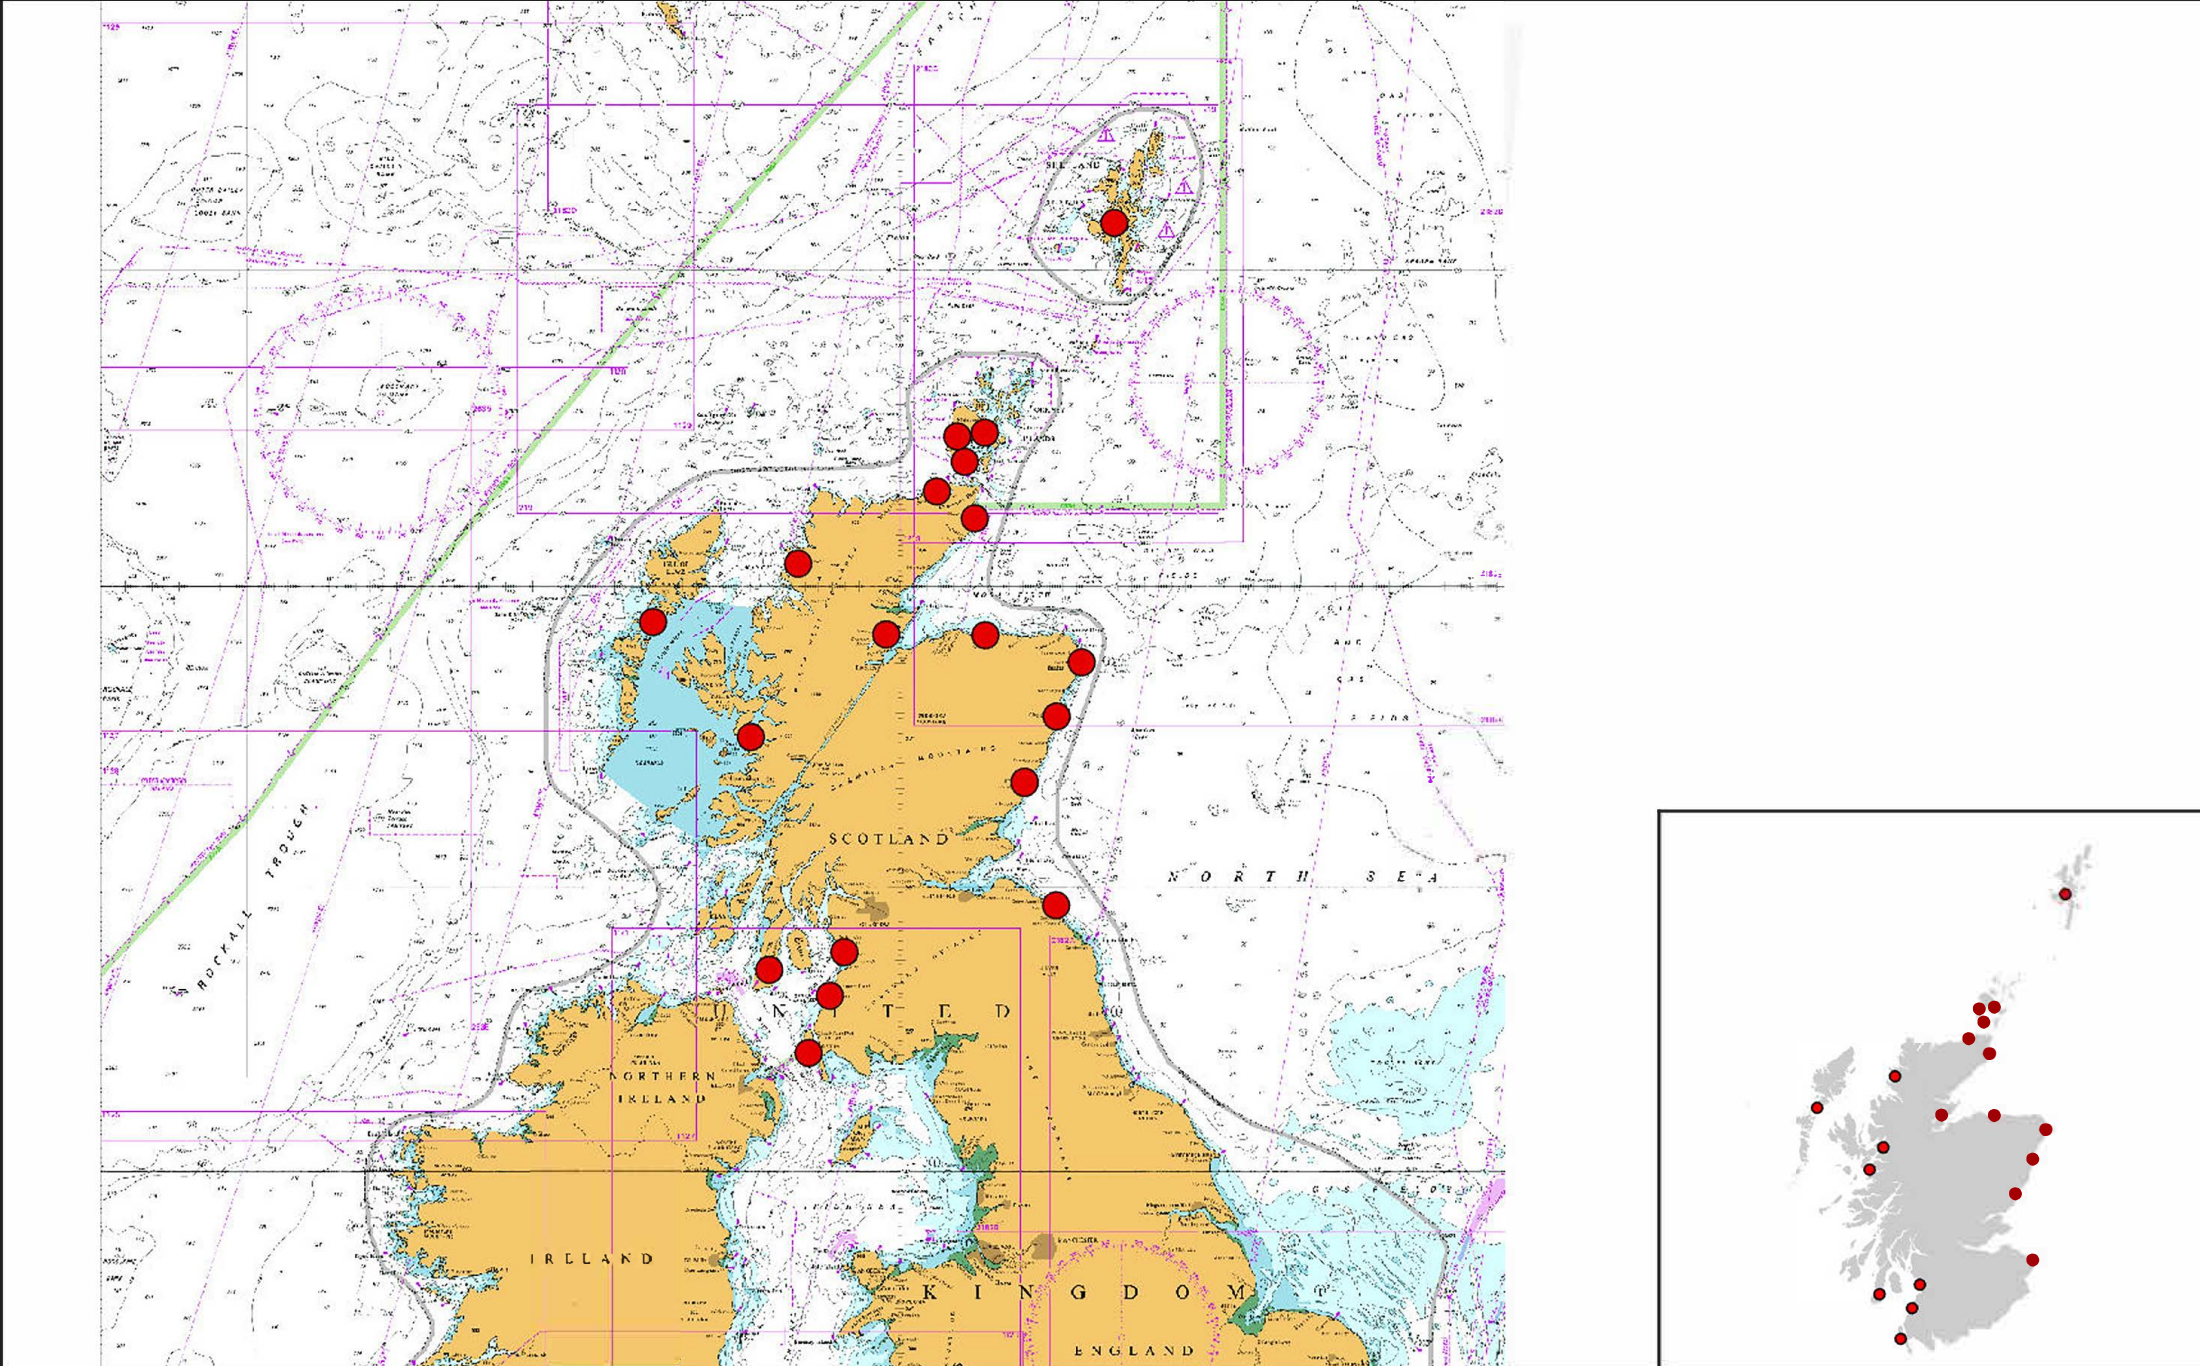

Annex One for Marine License MD-00011474

Chart showing locations of Licensed Activities

Annex One for Marine License MD-00011474

Chart showing location of Licensed Activity - Aberdeen

Annex One for Marine License MD-00011474

Chart showing location of Licensed Activity - Aith

Annex One for Marine License MD-00011474
Chart showing location of Licensed Activity - Buckie

Annex One for Marine License MD-00011474
Chart showing location of Licensed Activity - Campbeltown

Chart showing location of Licensed Activity - Mallaig

Annex One for Marine License MD-00011474

Chart showing location of Licensed Activity - Montrose

Annex One for Marine License MD-00011474

Chart showing location of Licensed Activity - Peterhead

Annex One for Marine License MD-00011474

Chart showing location of Licensed Activity - Stromness

Annex One for Marine License MD-00011474 Chart showing location of Licensed Activity - Troon

Annex One for Marine License MD-00011474
Chart showing location of Licensed Activity - Wick