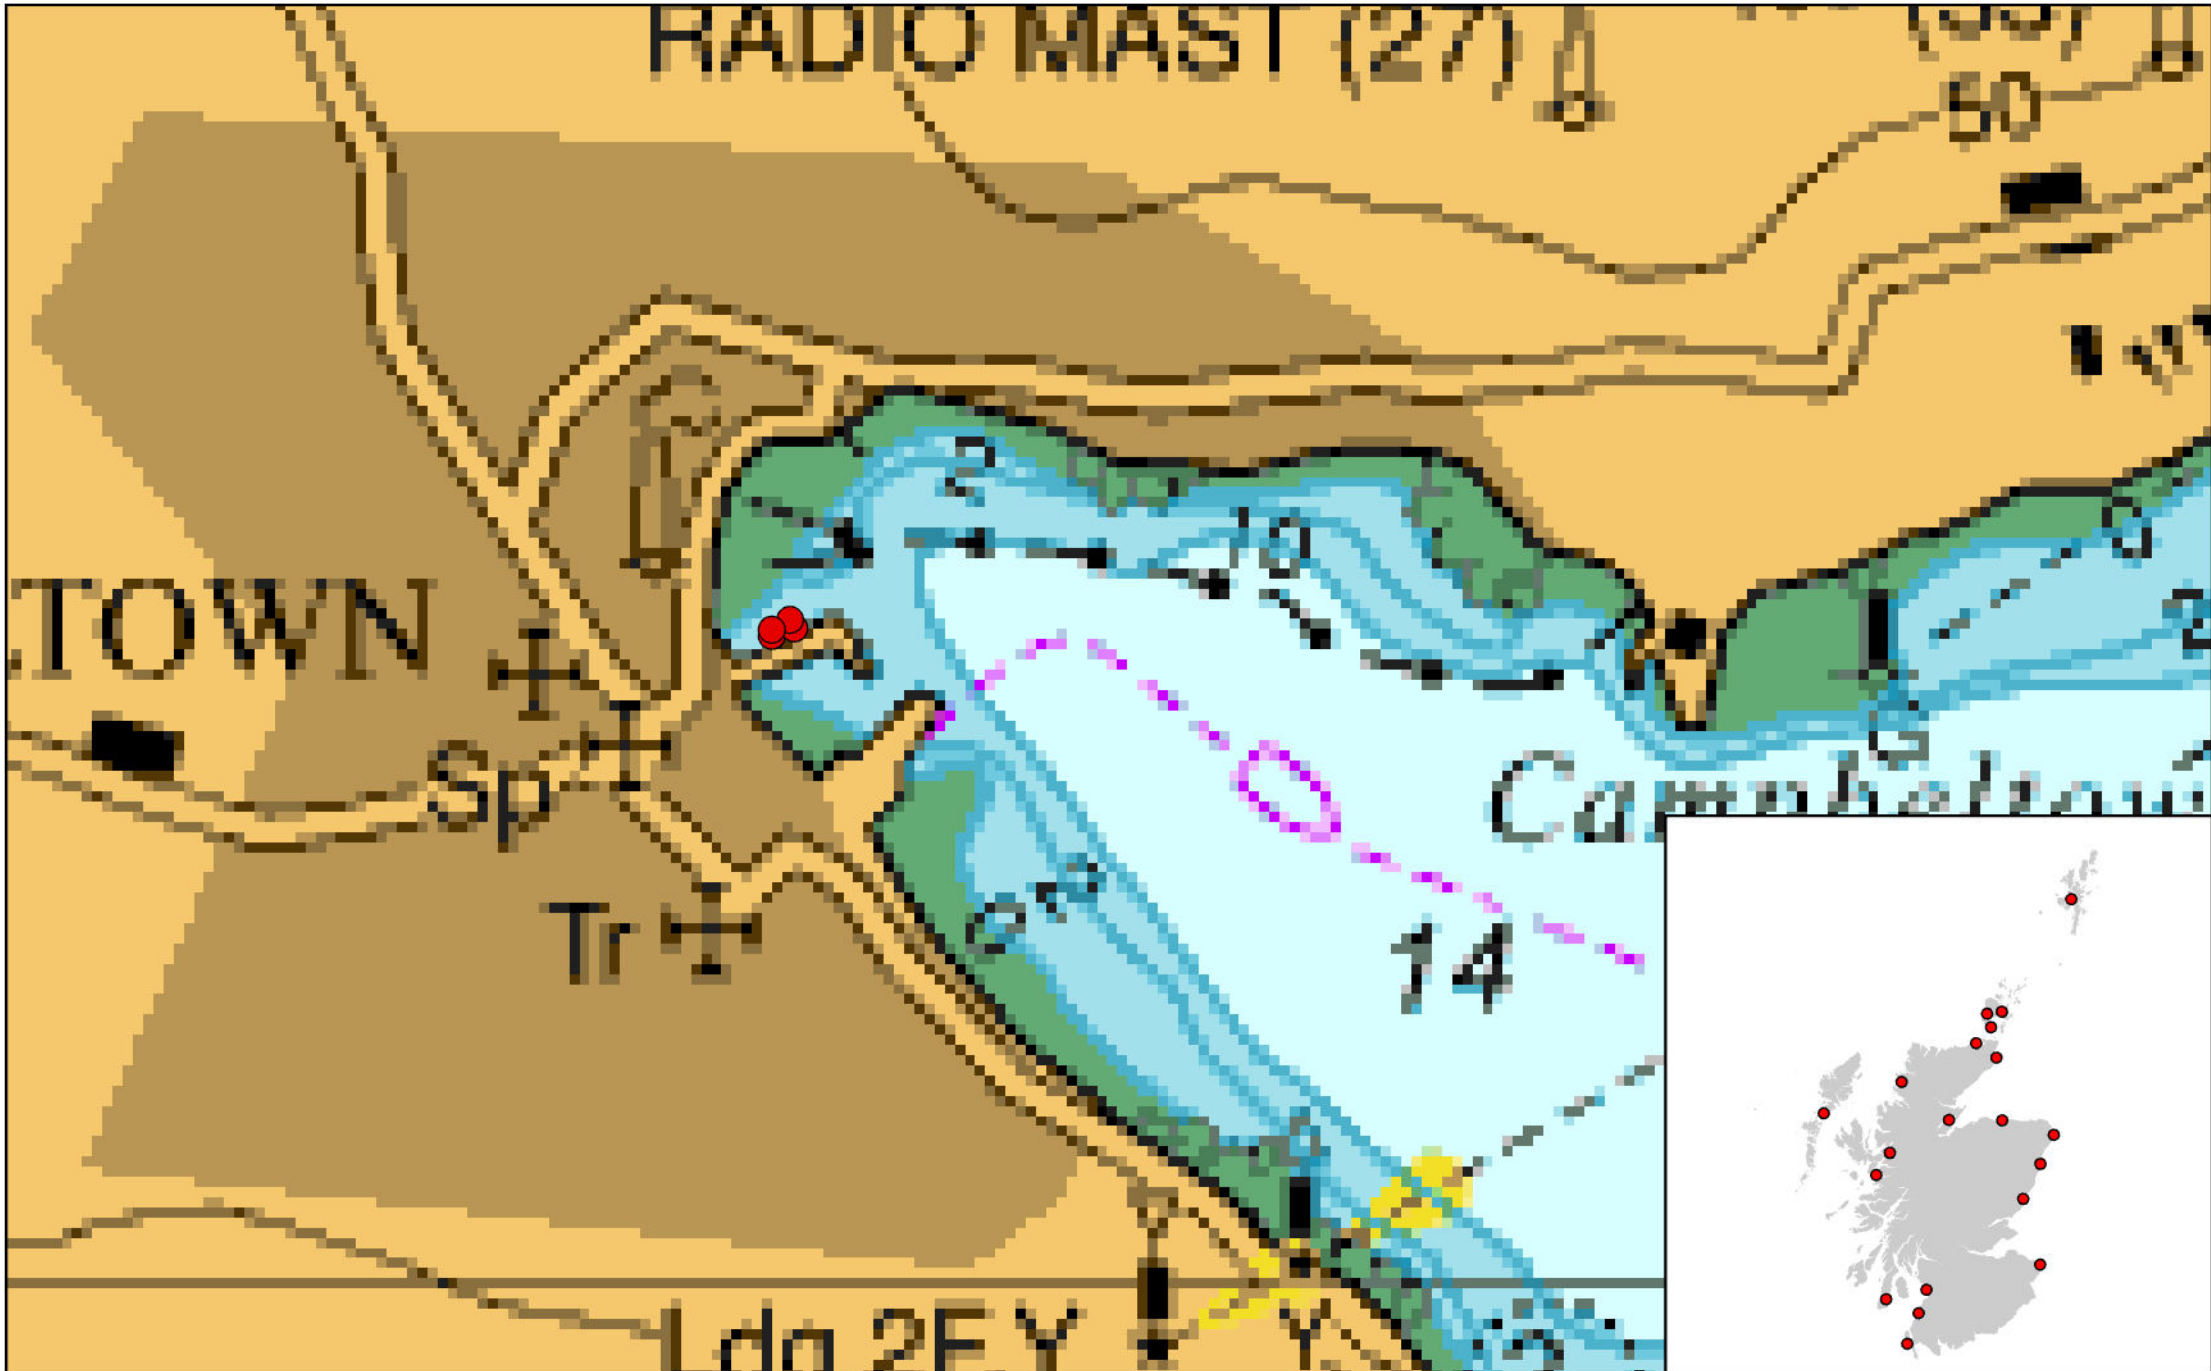

Annex One for Marine License MD-00011474

Chart showing locations of Licensed Activities

Annex One for Marine License MD-00011474

Chart showing location of Licensed Activity - Aberdeen

Annex One for Marine License MD-00011474

Chart showing location of Licensed Activity - Aith

Annex One for Marine License MD-00011474
Chart showing location of Licensed Activity - Buckie

Annex One for Marine License MD-00011474
Chart showing location of Licensed Activity - Campbeltown

Annex One for Marine License MD-00011474
Chart showing location of Licensed Activity - Kirkwall

Annex One for Marine License MD-00011474
Chart showing location of Licensed Activity - Longhope

Annex One for Marine License MD-00011474

Annex One for Marine License MD-00011474

Chart showing location of Licensed Activity - Stromness

Annex One for Marine License MD-00011474 Chart showing location of Licensed Activity - Troon

Annex One for Marine License MD-00011474
Chart showing location of Licensed Activity - Wick