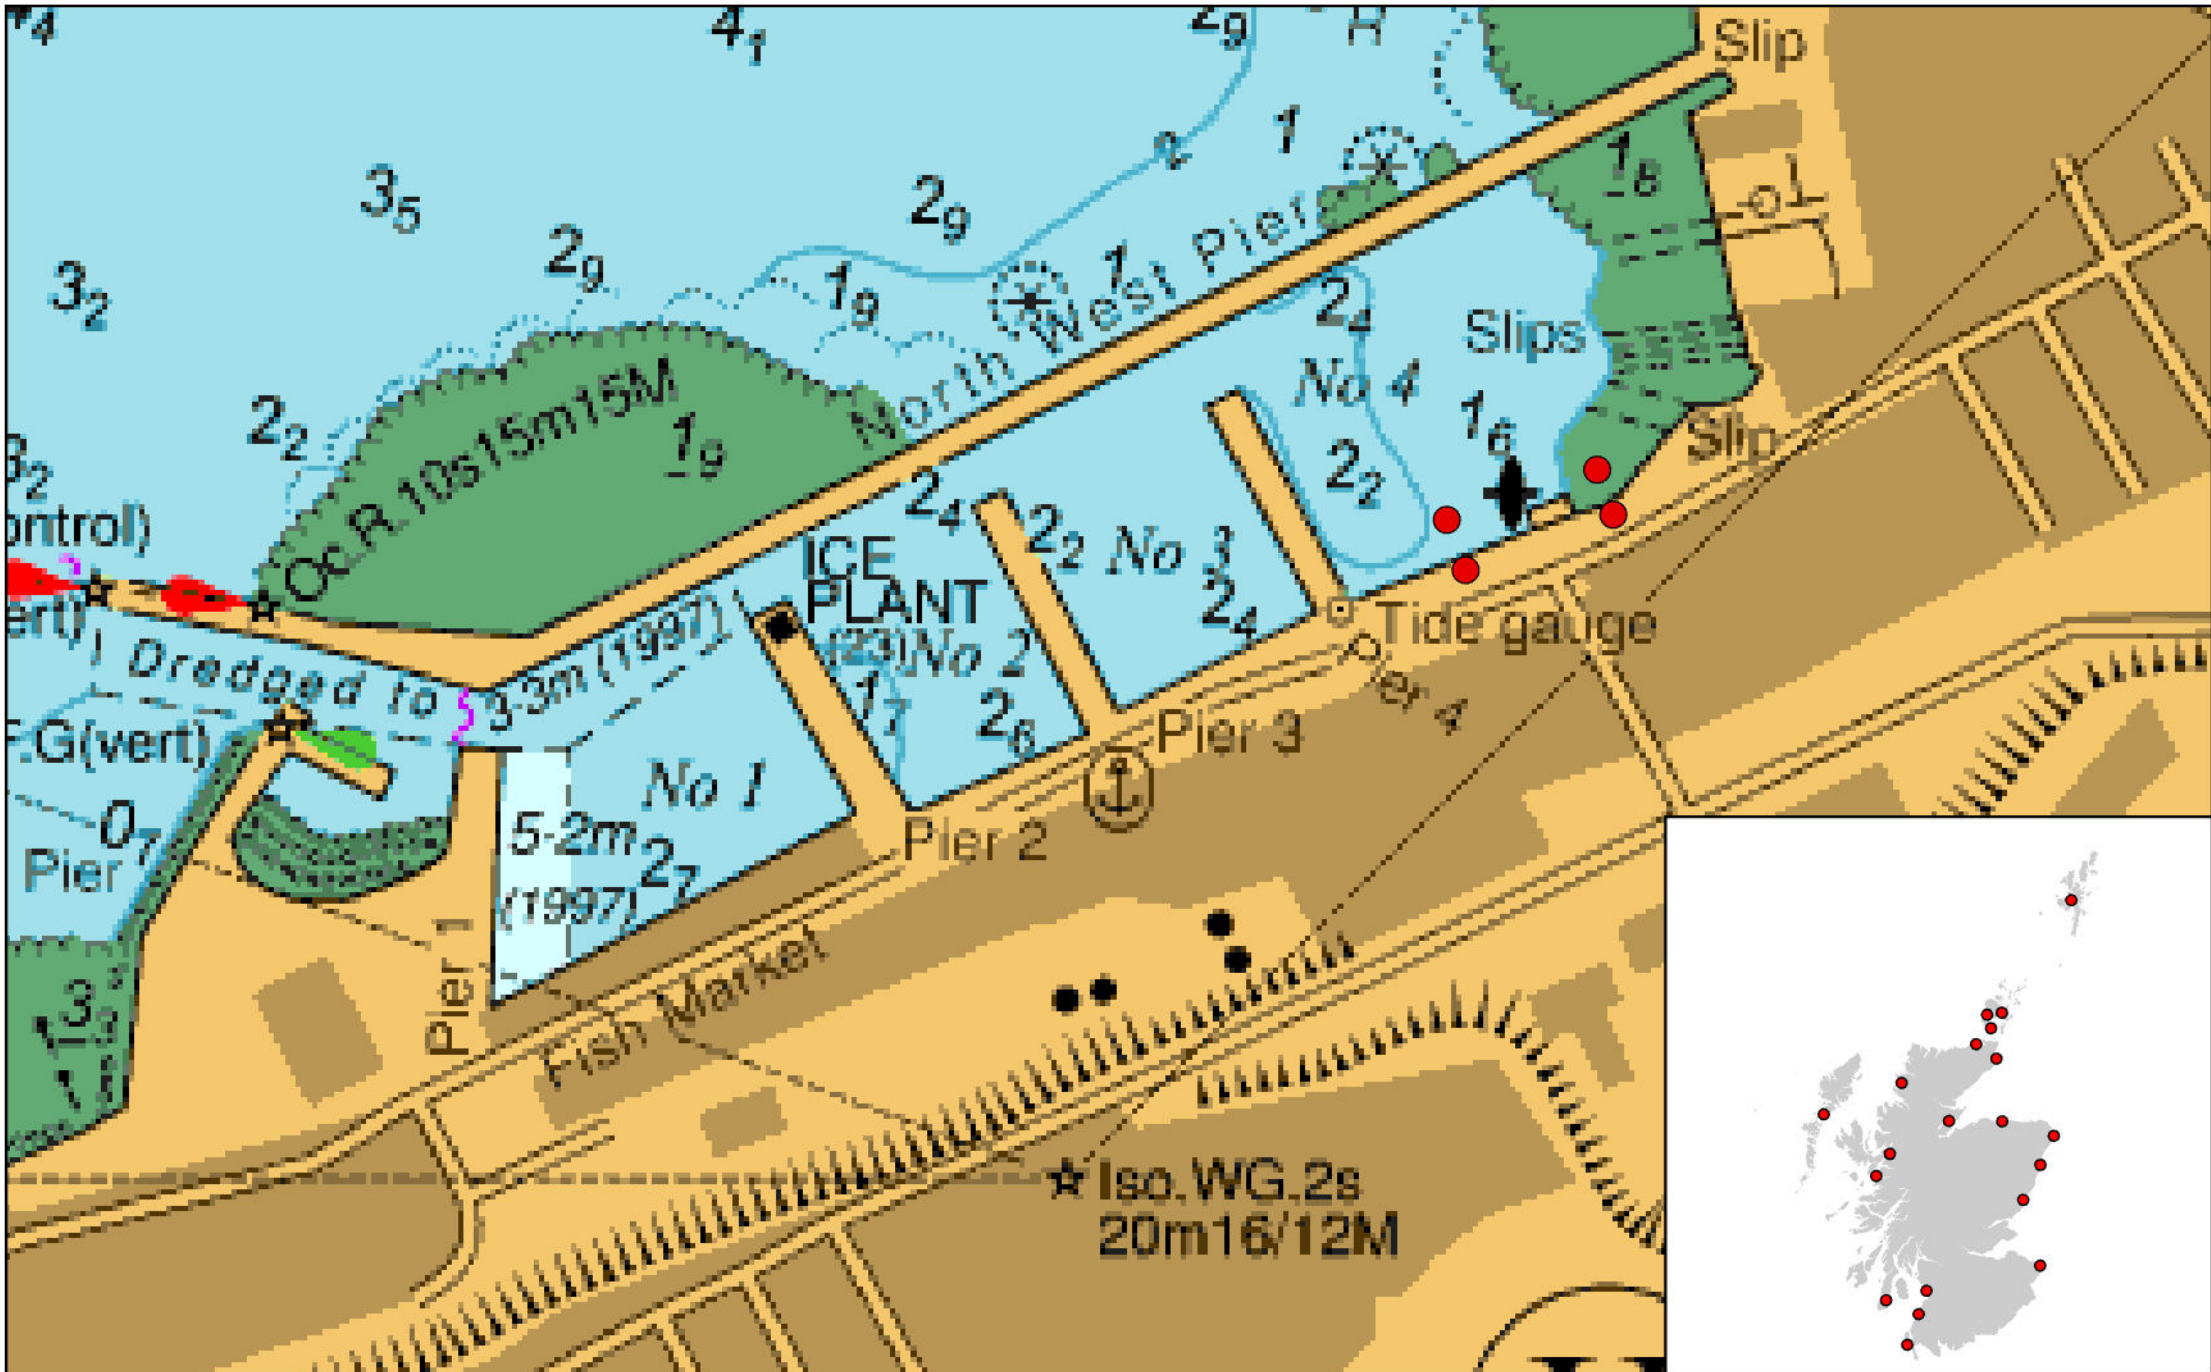

Annex One for Marine License MD-00011474

Chart showing locations of Licensed Activities

Annex One for Marine License MD-00011474

Chart showing location of Licensed Activity - Aberdeen

Annex One for Marine License MD-00011474

Chart showing location of Licensed Activity - Aith

Annex One for Marine License MD-00011474
Chart showing location of Licensed Activity - Buckie

Annex One for Marine License MD-00011474
Chart showing location of Licensed Activity - Campbeltown

Annex One for Marine License MD-00011474
Chart showing location of Licensed Activity - Kirkwall

Annex One for Marine License MD-00011474
Chart showing location of Licensed Activity - Longhope

Annex One for Marine License MD-00011474

Annex One for Marine License MD-00011474

Chart showing location of Licensed Activity - Stromness

Annex One for Marine License MD-00011474 Chart showing location of Licensed Activity - Troon

Annex One for Marine License MD-00011474
Chart showing location of Licensed Activity - Wick