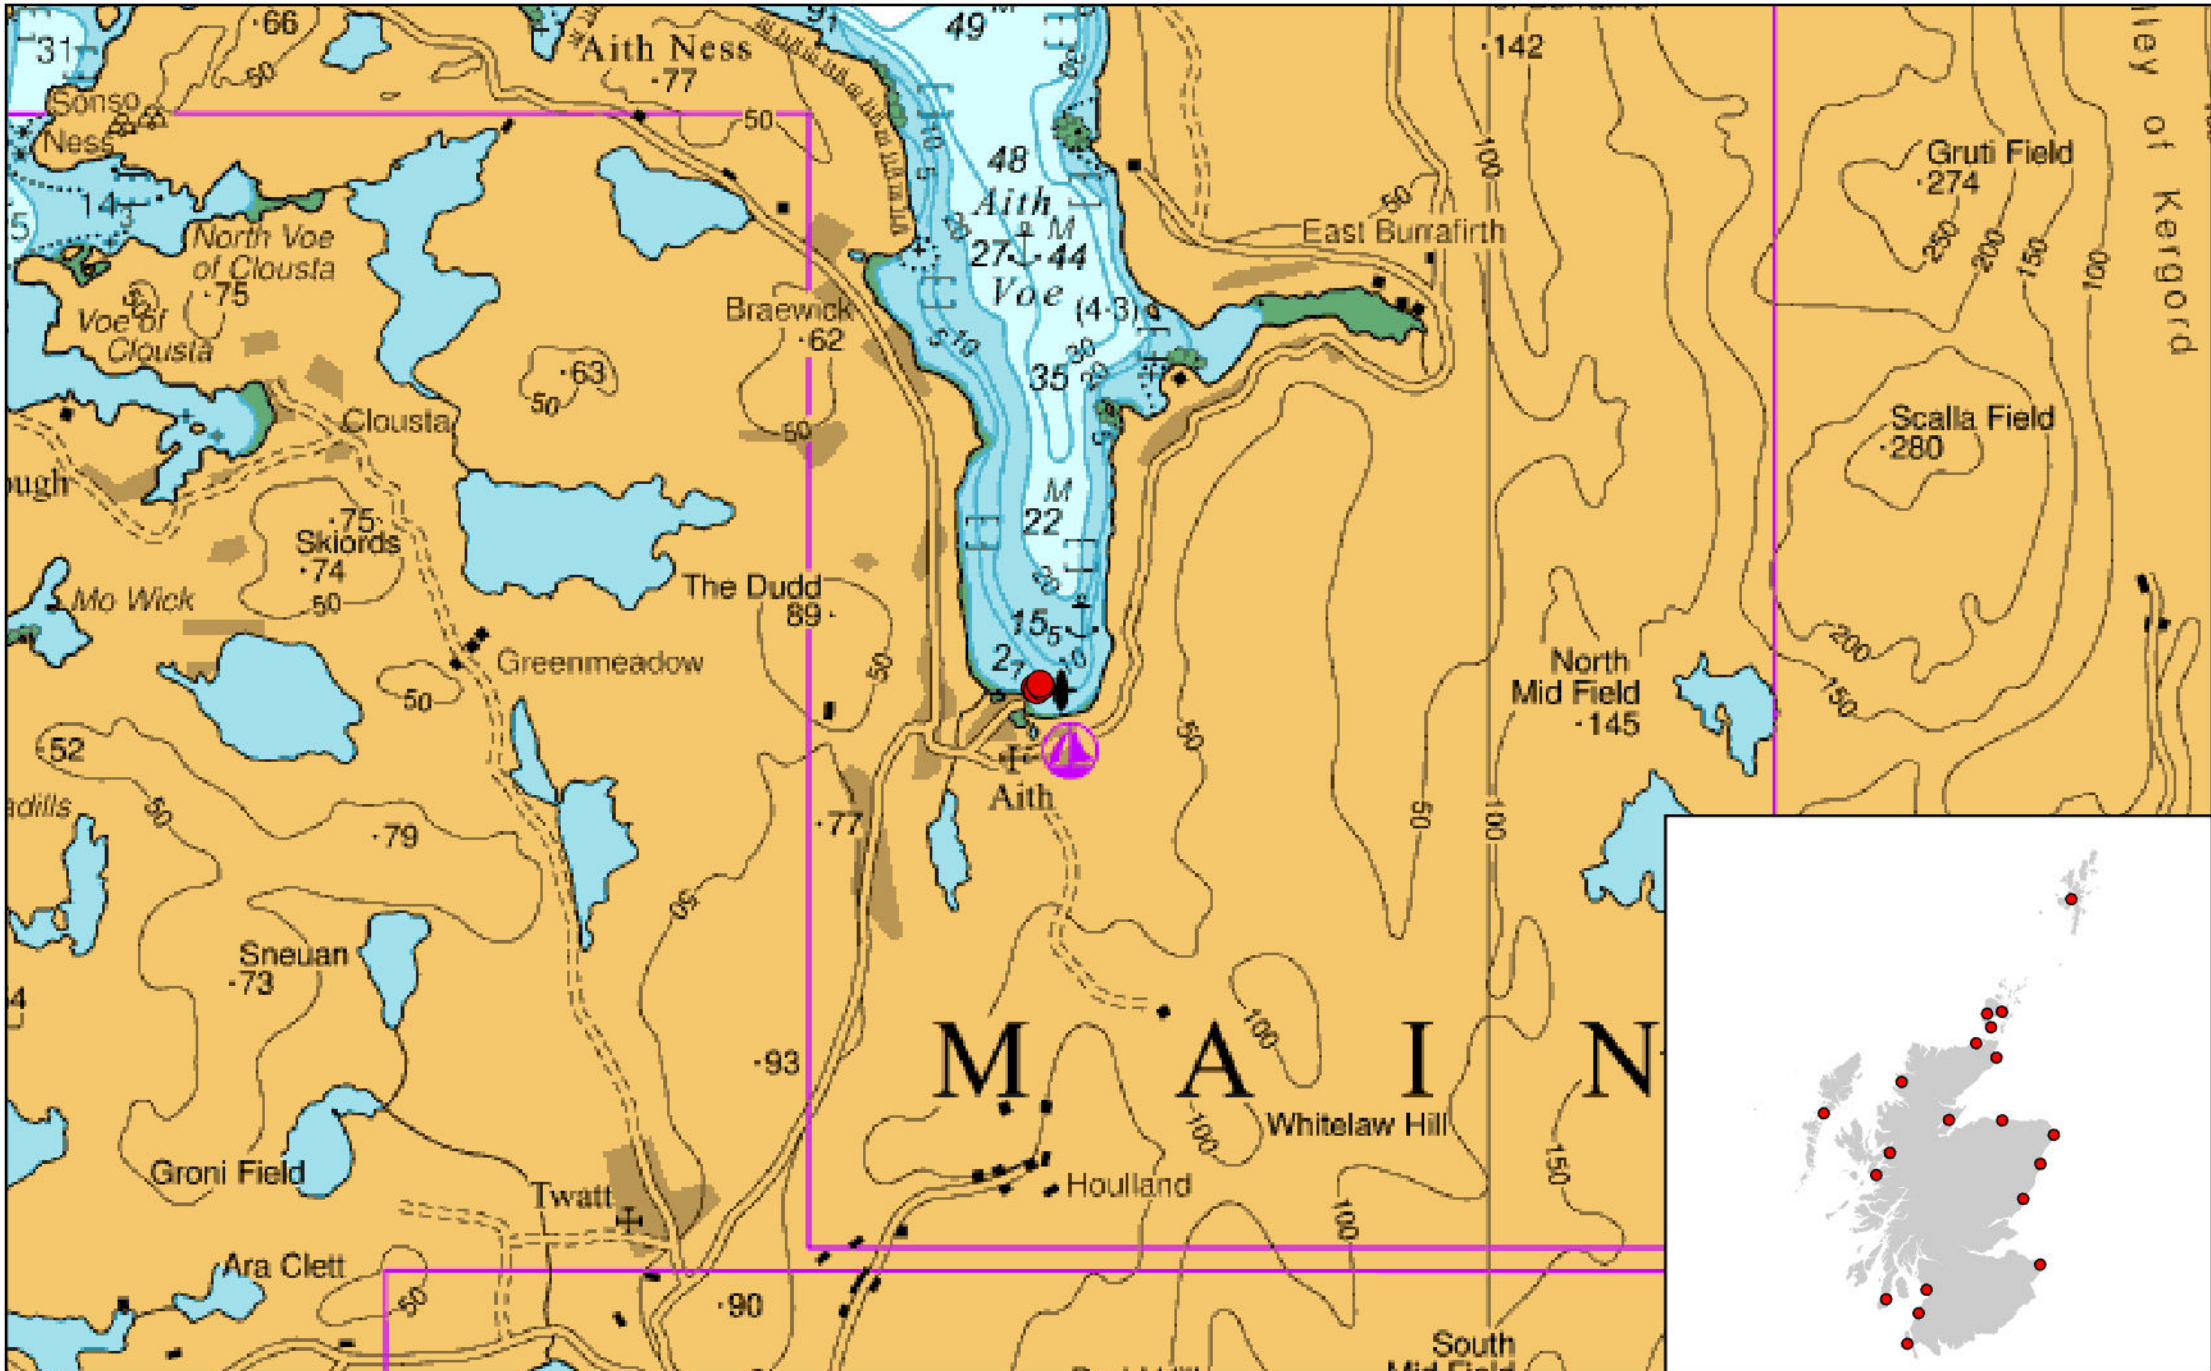

Annex One for Marine License MD-00011474

Chart showing locations of Licensed Activities

Annex One for Marine License MD-00011474

Chart showing location of Licensed Activity - Aberdeen

Annex One for Marine License MD-00011474

Chart showing location of Licensed Activity - Aith

Annex One for Marine License MD-00011474
Chart showing location of Licensed Activity - Buckie

Annex One for Marine License MD-00011474
Chart showing location of Licensed Activity - Campbeltown

Annex One for Marine License MD-00011474
Chart showing location of Licensed Activity - Kirkwall

Annex One for Marine License MD-00011474
Chart showing location of Licensed Activity - Longhope

Annex One for Marine License MD-00011474

Annex One for Marine License MD-00011474

Chart showing location of Licensed Activity - Stromness

Annex One for Marine License MD-00011474 Chart showing location of Licensed Activity - Troon

Annex One for Marine License MD-00011474
Chart showing location of Licensed Activity - Wick