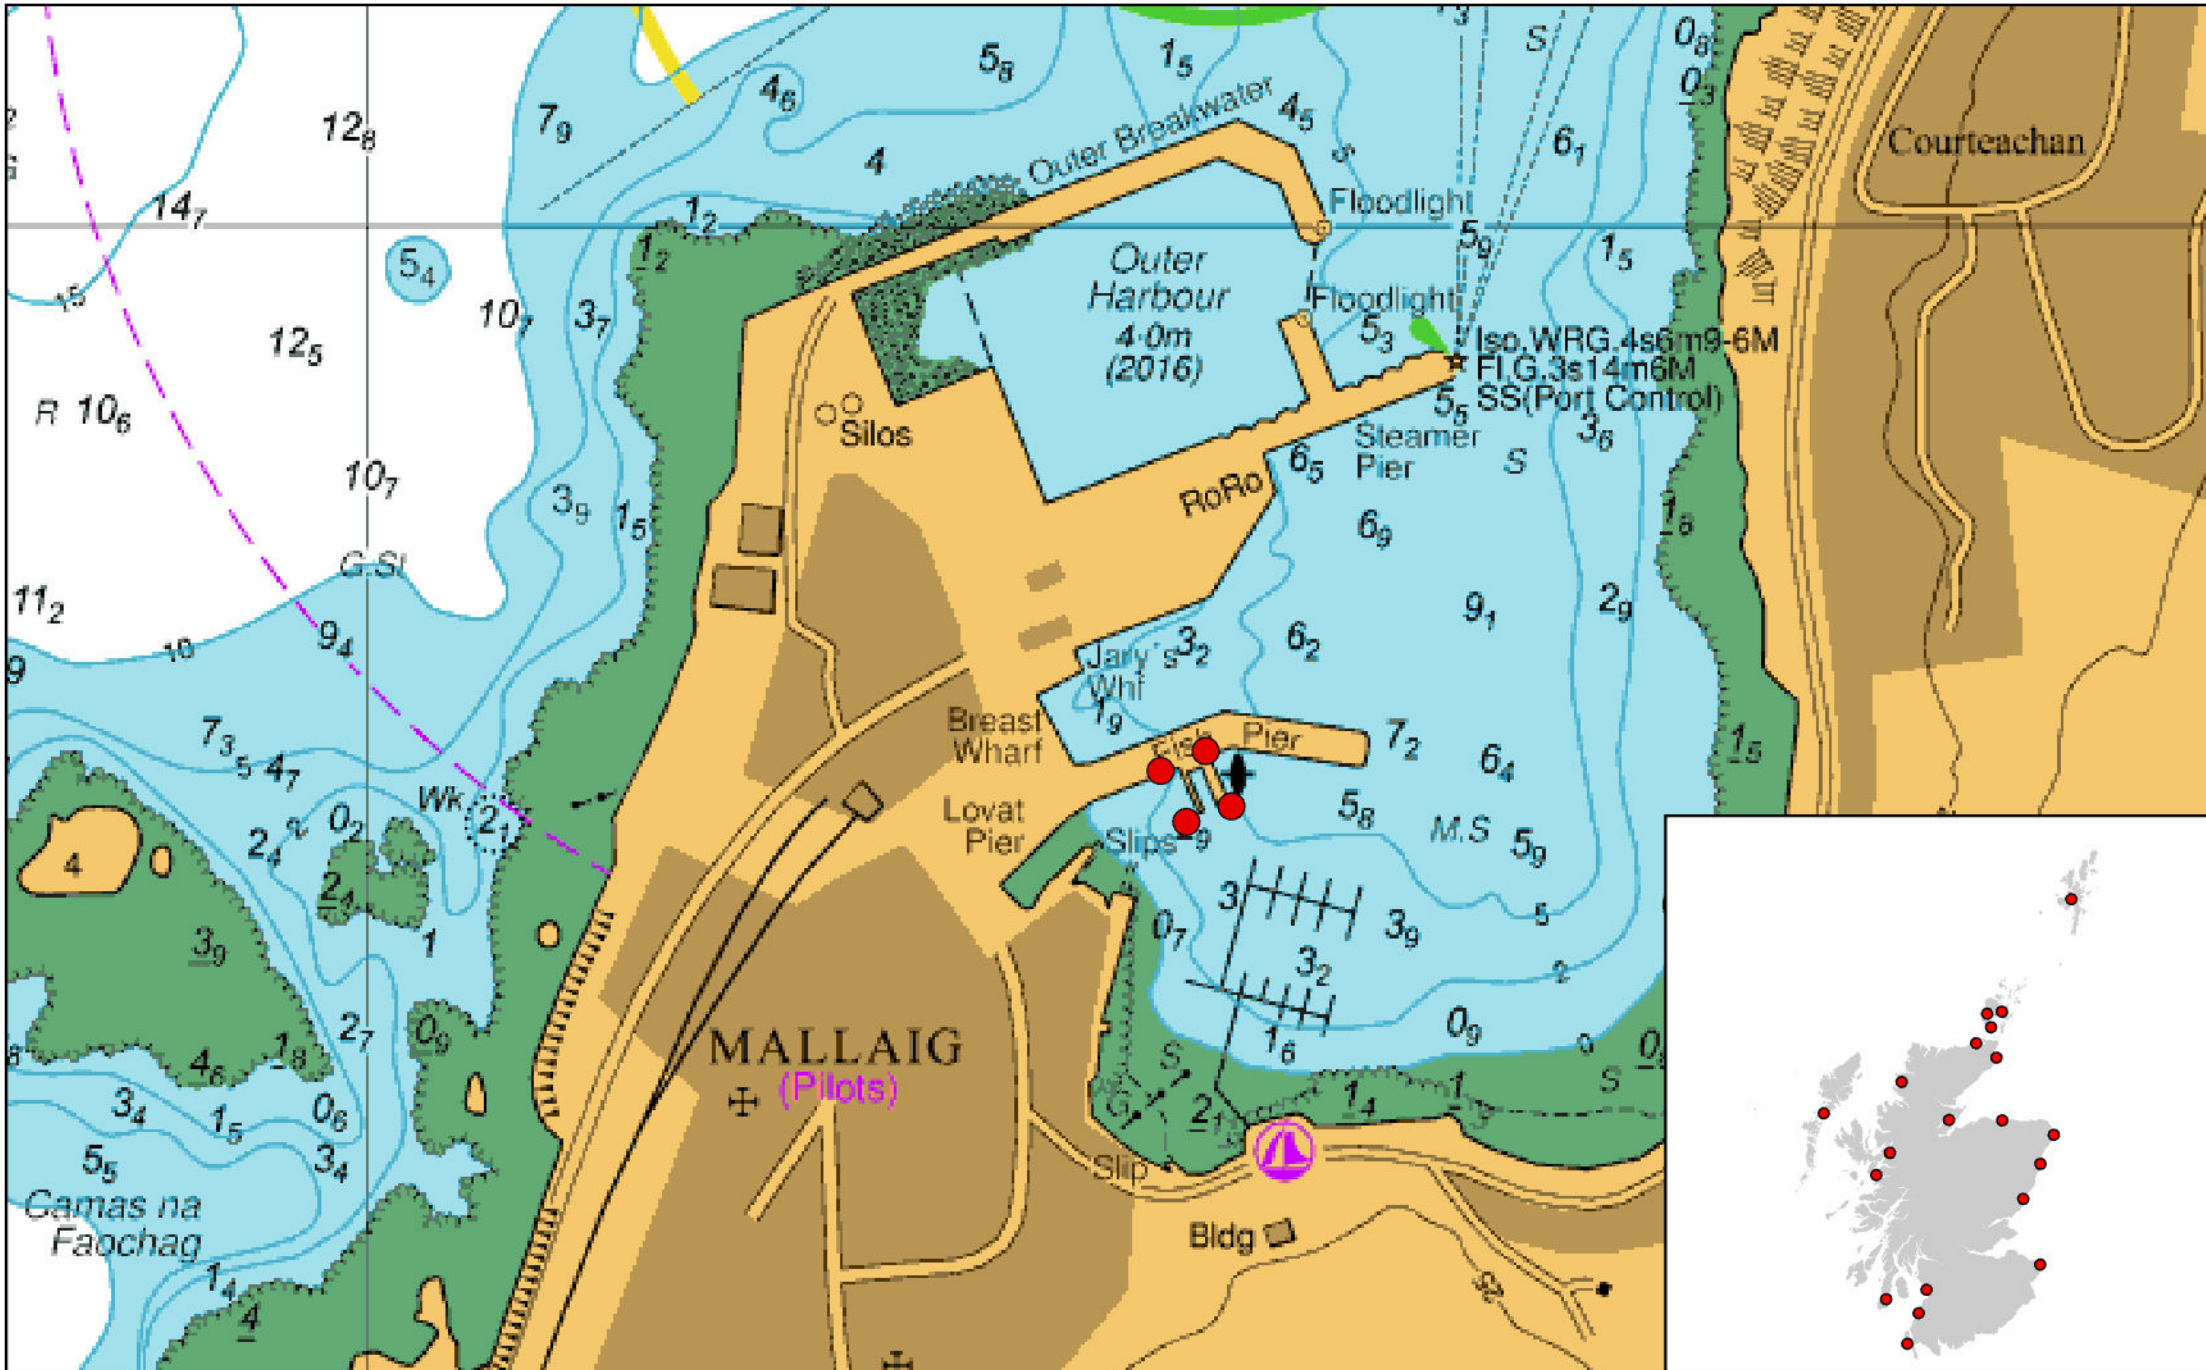

Annex One for Marine License MD-00011474

Chart showing locations of Licensed Activities

Annex One for Marine License MD-00011474

Chart showing location of Licensed Activity - Aberdeen

Annex One for Marine License MD-00011474

Annex One for Marine License MD-00011474
Chart showing location of Licensed Activity - Kirkwall

Annex One for Marine License MD-00011474
Chart showing location of Licensed Activity - Longhope

Annex One for Marine License MD-00011474

Chart showing location of Licensed Activity - Mallaig

Annex One for Marine License MD-00011474

Chart showing location of Licensed Activity - Montrose

Annex One for Marine License MD-00011474

Chart showing location of Licensed Activity - Peterhead

Annex One for Marine License MD-00011474

Chart showing location of Licensed Activity - Stromness

Annex One for Marine License MD-00011474 Chart showing location of Licensed Activity - Troon

Annex One for Marine License MD-00011474
Chart showing location of Licensed Activity - Wick