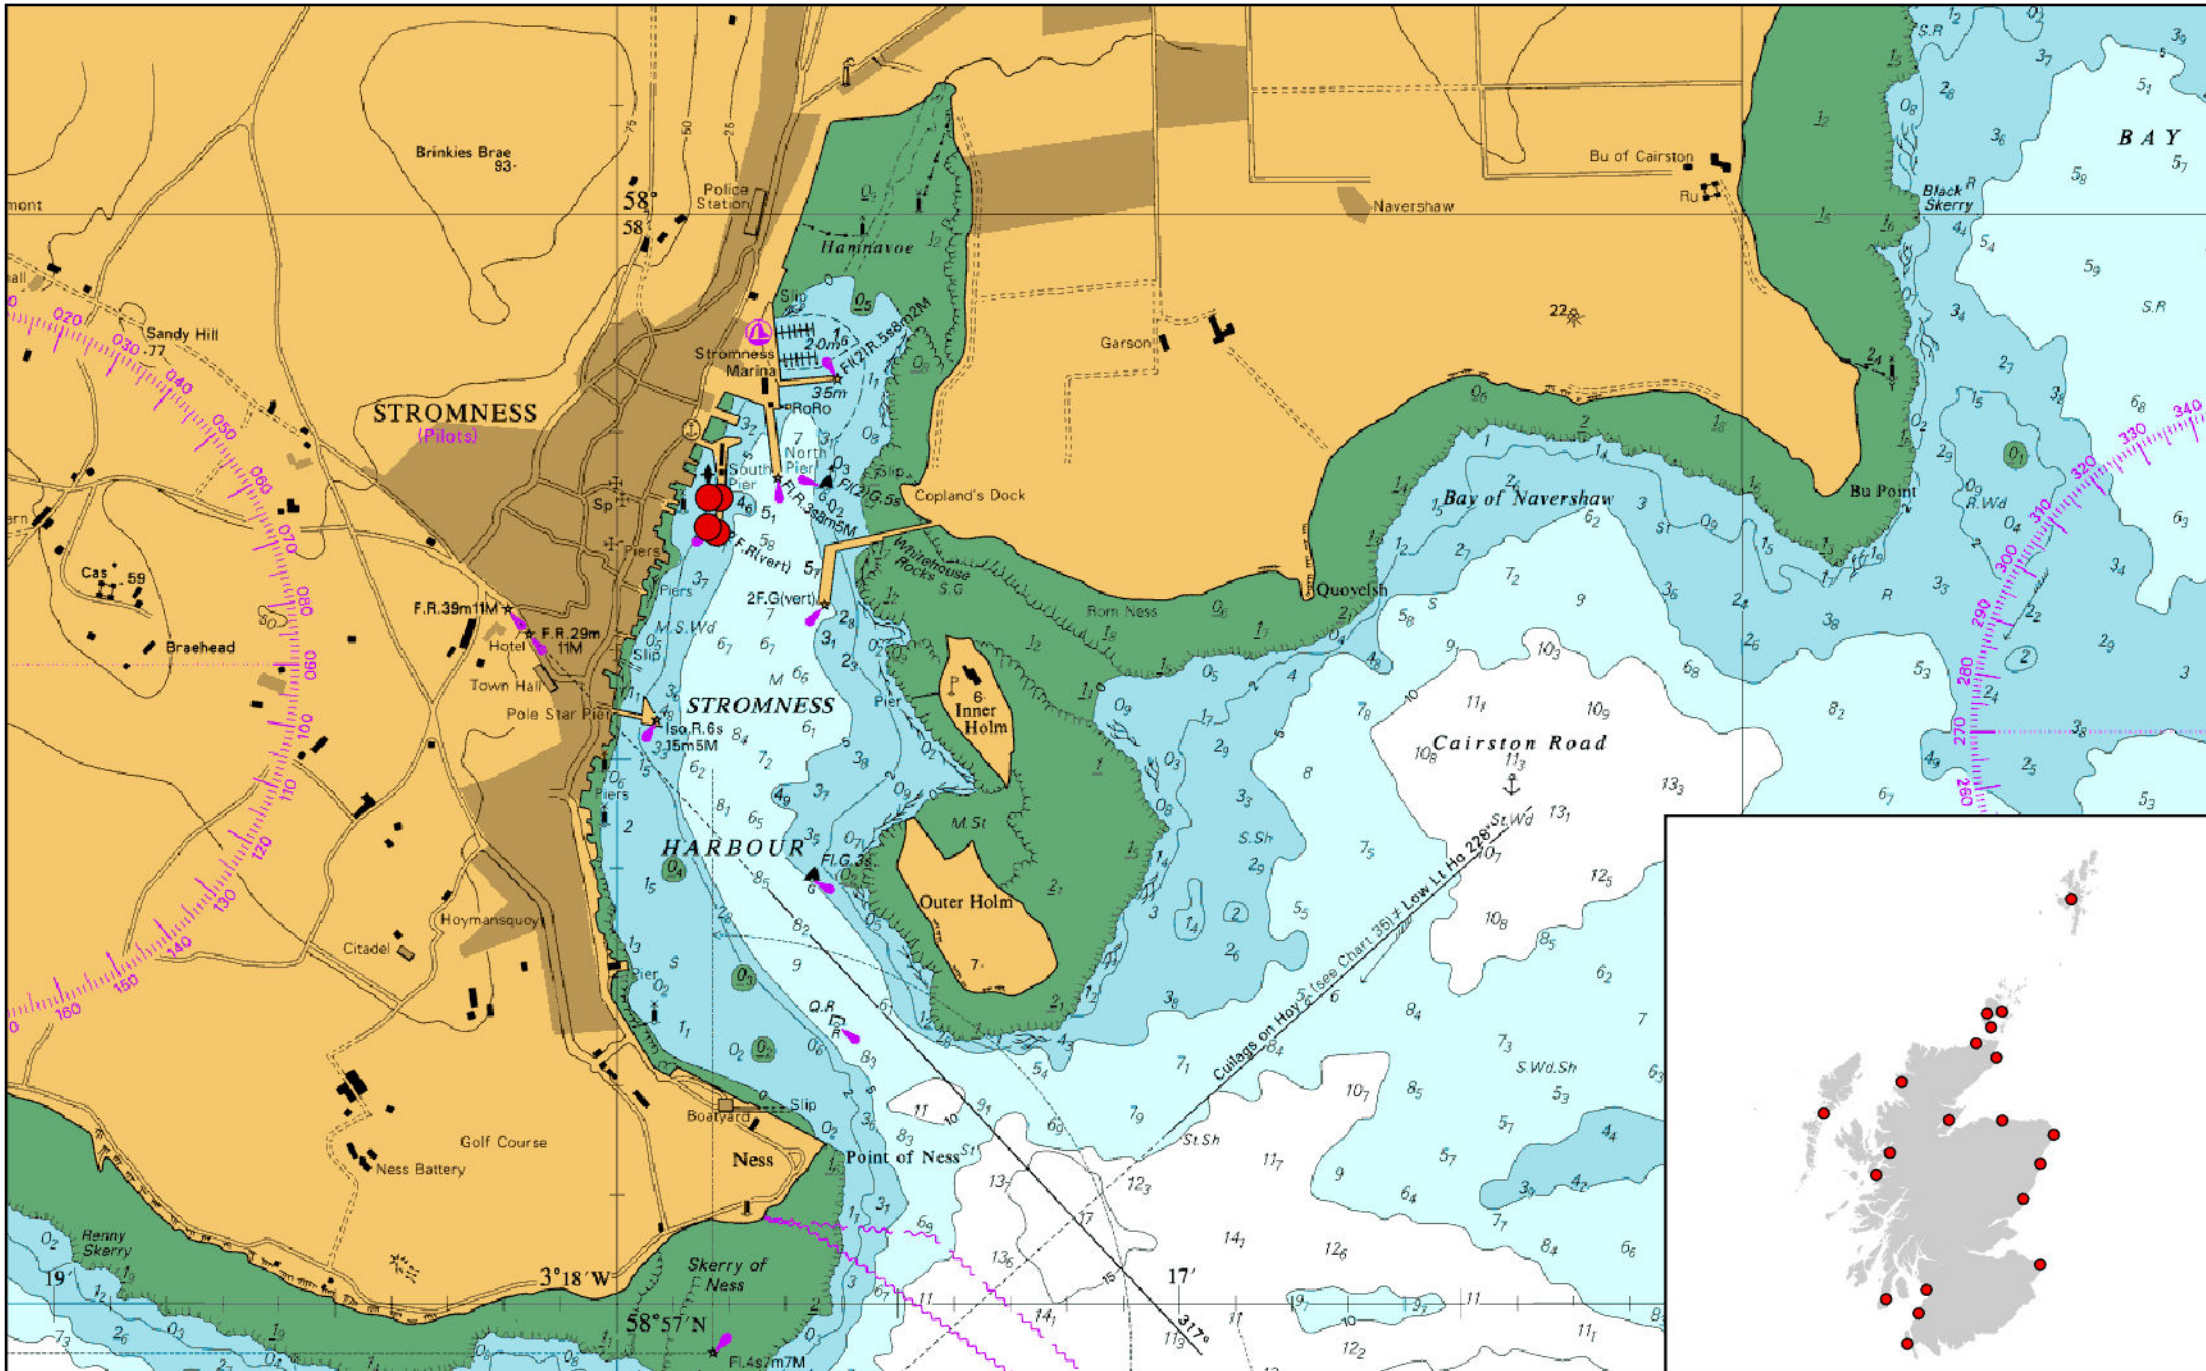

Annex One for Marine License MD-00011474

Chart showing locations of Licensed Activities

Annex One for Marine License MD-00011474

Chart showing location of Licensed Activity - Aberdeen

Annex One for Marine License MD-00011474

Annex One for Marine License MD-00011474
Chart showing location of Licensed Activity - Kirkwall

Annex One for Marine License MD-00011474
Chart showing location of Licensed Activity - Longhope

Annex One for Marine License MD-00011474

Chart showing location of Licensed Activity - Mallaig

Annex One for Marine License MD-00011474

Chart showing location of Licensed Activity - Montrose

Annex One for Marine License MD-00011474

Chart showing location of Licensed Activity - Peterhead

Annex One for Marine License MD-00011474

Chart showing location of Licensed Activity - Stromness

Annex One for Marine License MD-00011474 Chart showing location of Licensed Activity - Troon

Annex One for Marine License MD-00011474
Chart showing location of Licensed Activity - Wick