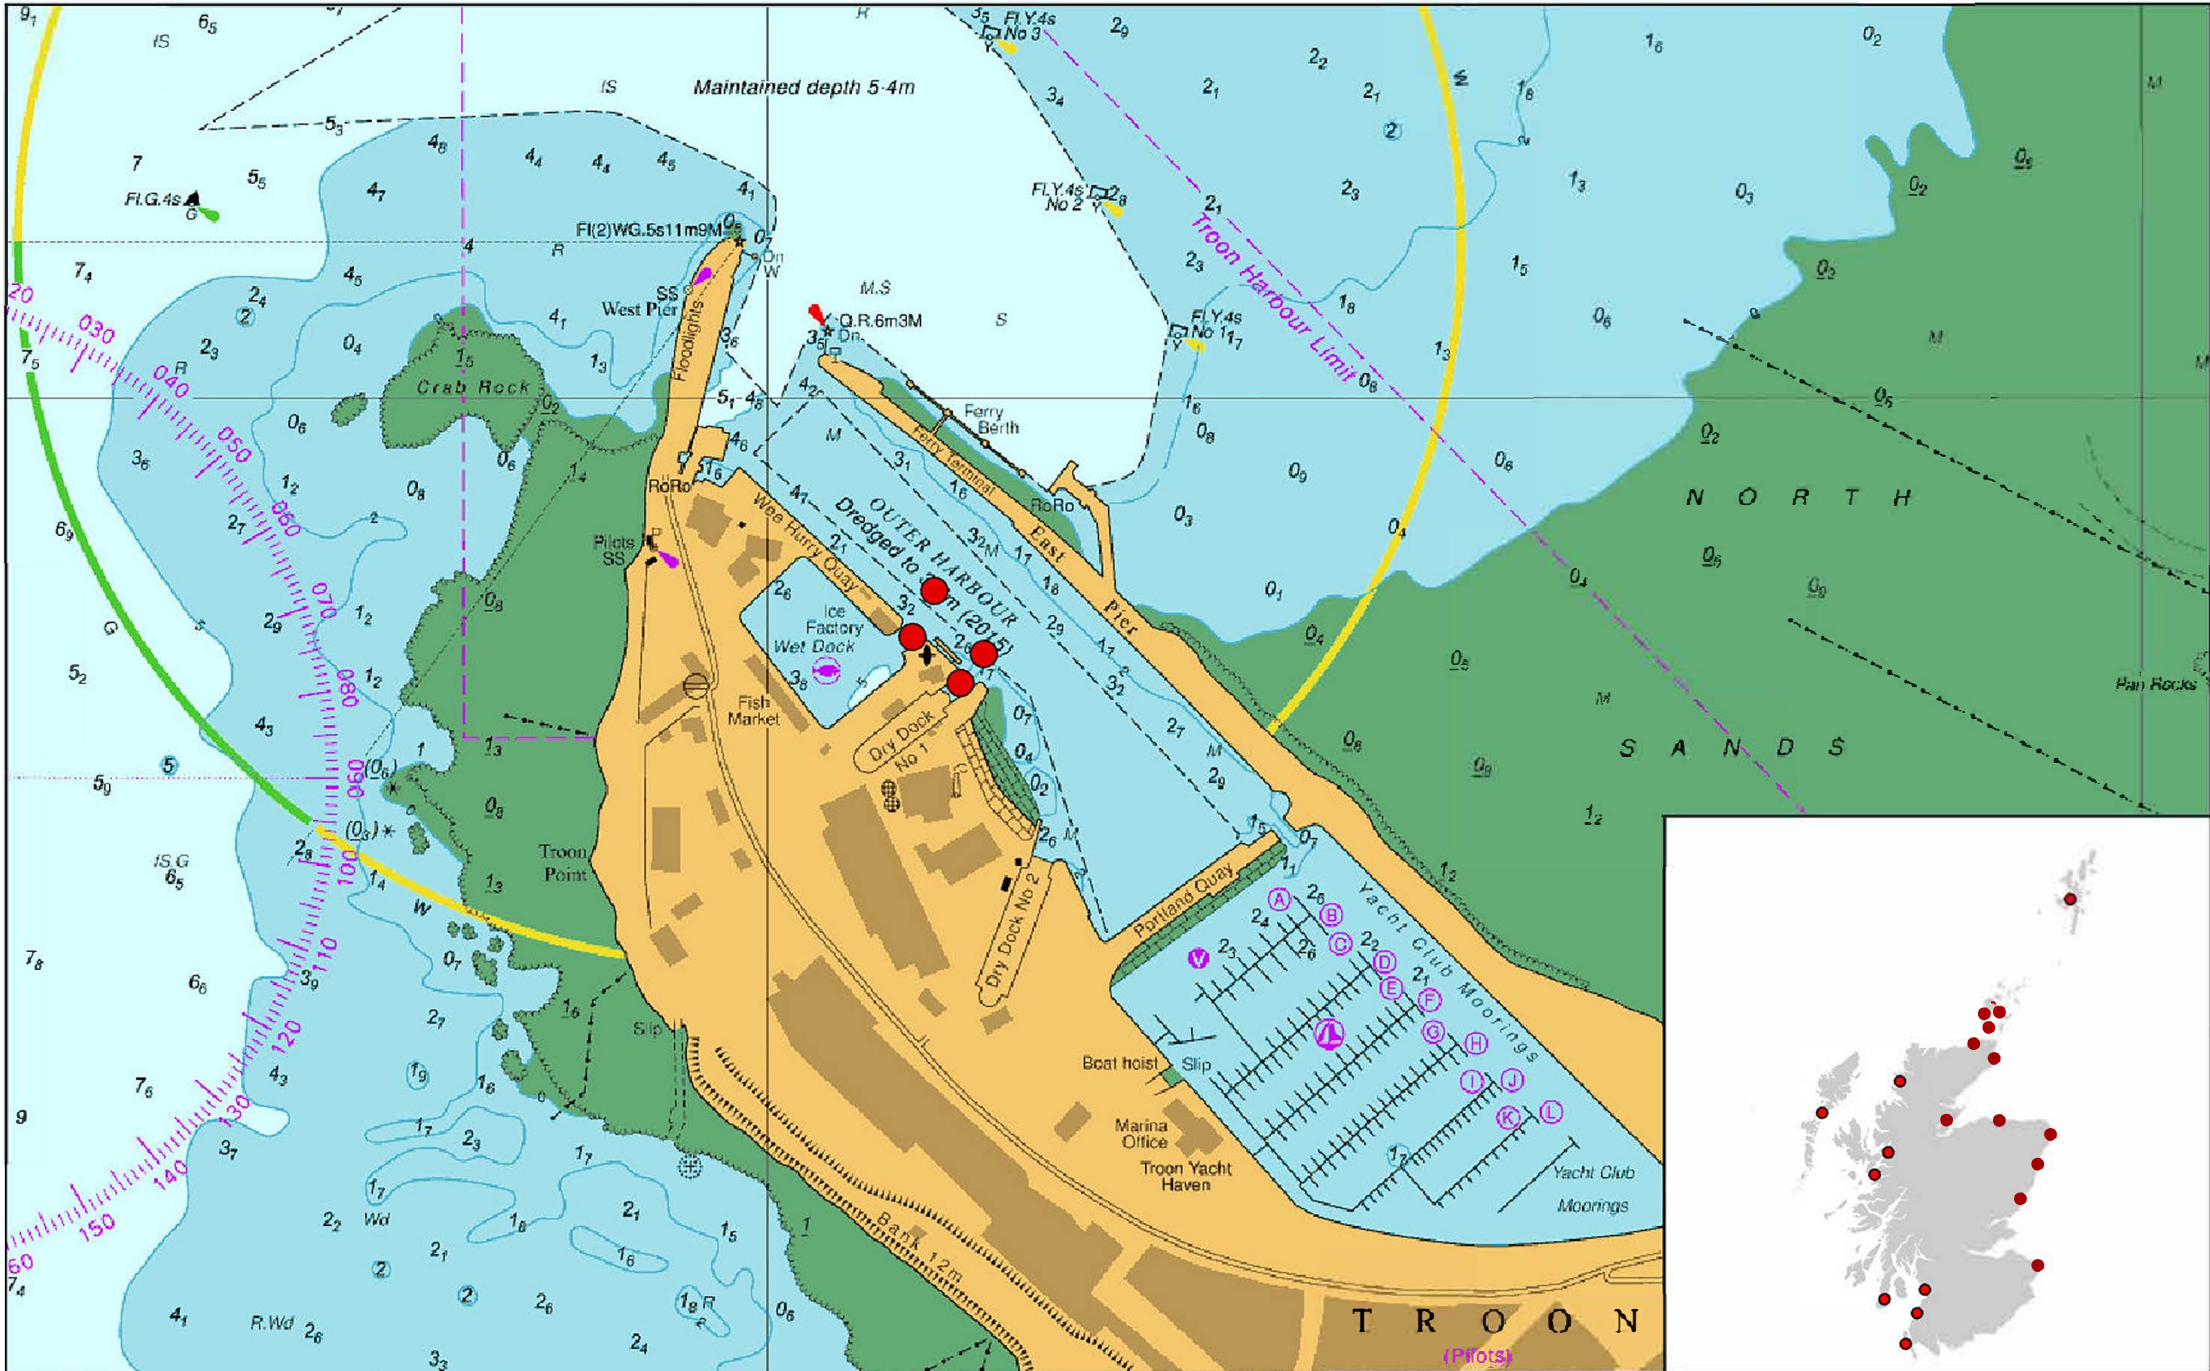

Annex One for Marine License MD-00011474

Chart showing locations of Licensed Activities

Annex One for Marine License MD-00011474

Chart showing location of Licensed Activity - Aberdeen

Annex One for Marine License MD-00011474

Annex One for Marine License MD-00011474
Chart showing location of Licensed Activity - Kirkwall

Annex One for Marine License MD-00011474
Chart showing location of Licensed Activity - Longhope

Annex One for Marine License MD-00011474

Chart showing location of Licensed Activity - Mallaig

Annex One for Marine License MD-00011474

Chart showing location of Licensed Activity - Montrose

Annex One for Marine License MD-00011474

Chart showing location of Licensed Activity - Peterhead

Annex One for Marine License MD-00011474

Chart showing location of Licensed Activity - Stromness

Annex One for Marine License MD-00011474 Chart showing location of Licensed Activity - Troon

Annex One for Marine License MD-00011474
Chart showing location of Licensed Activity - Wick