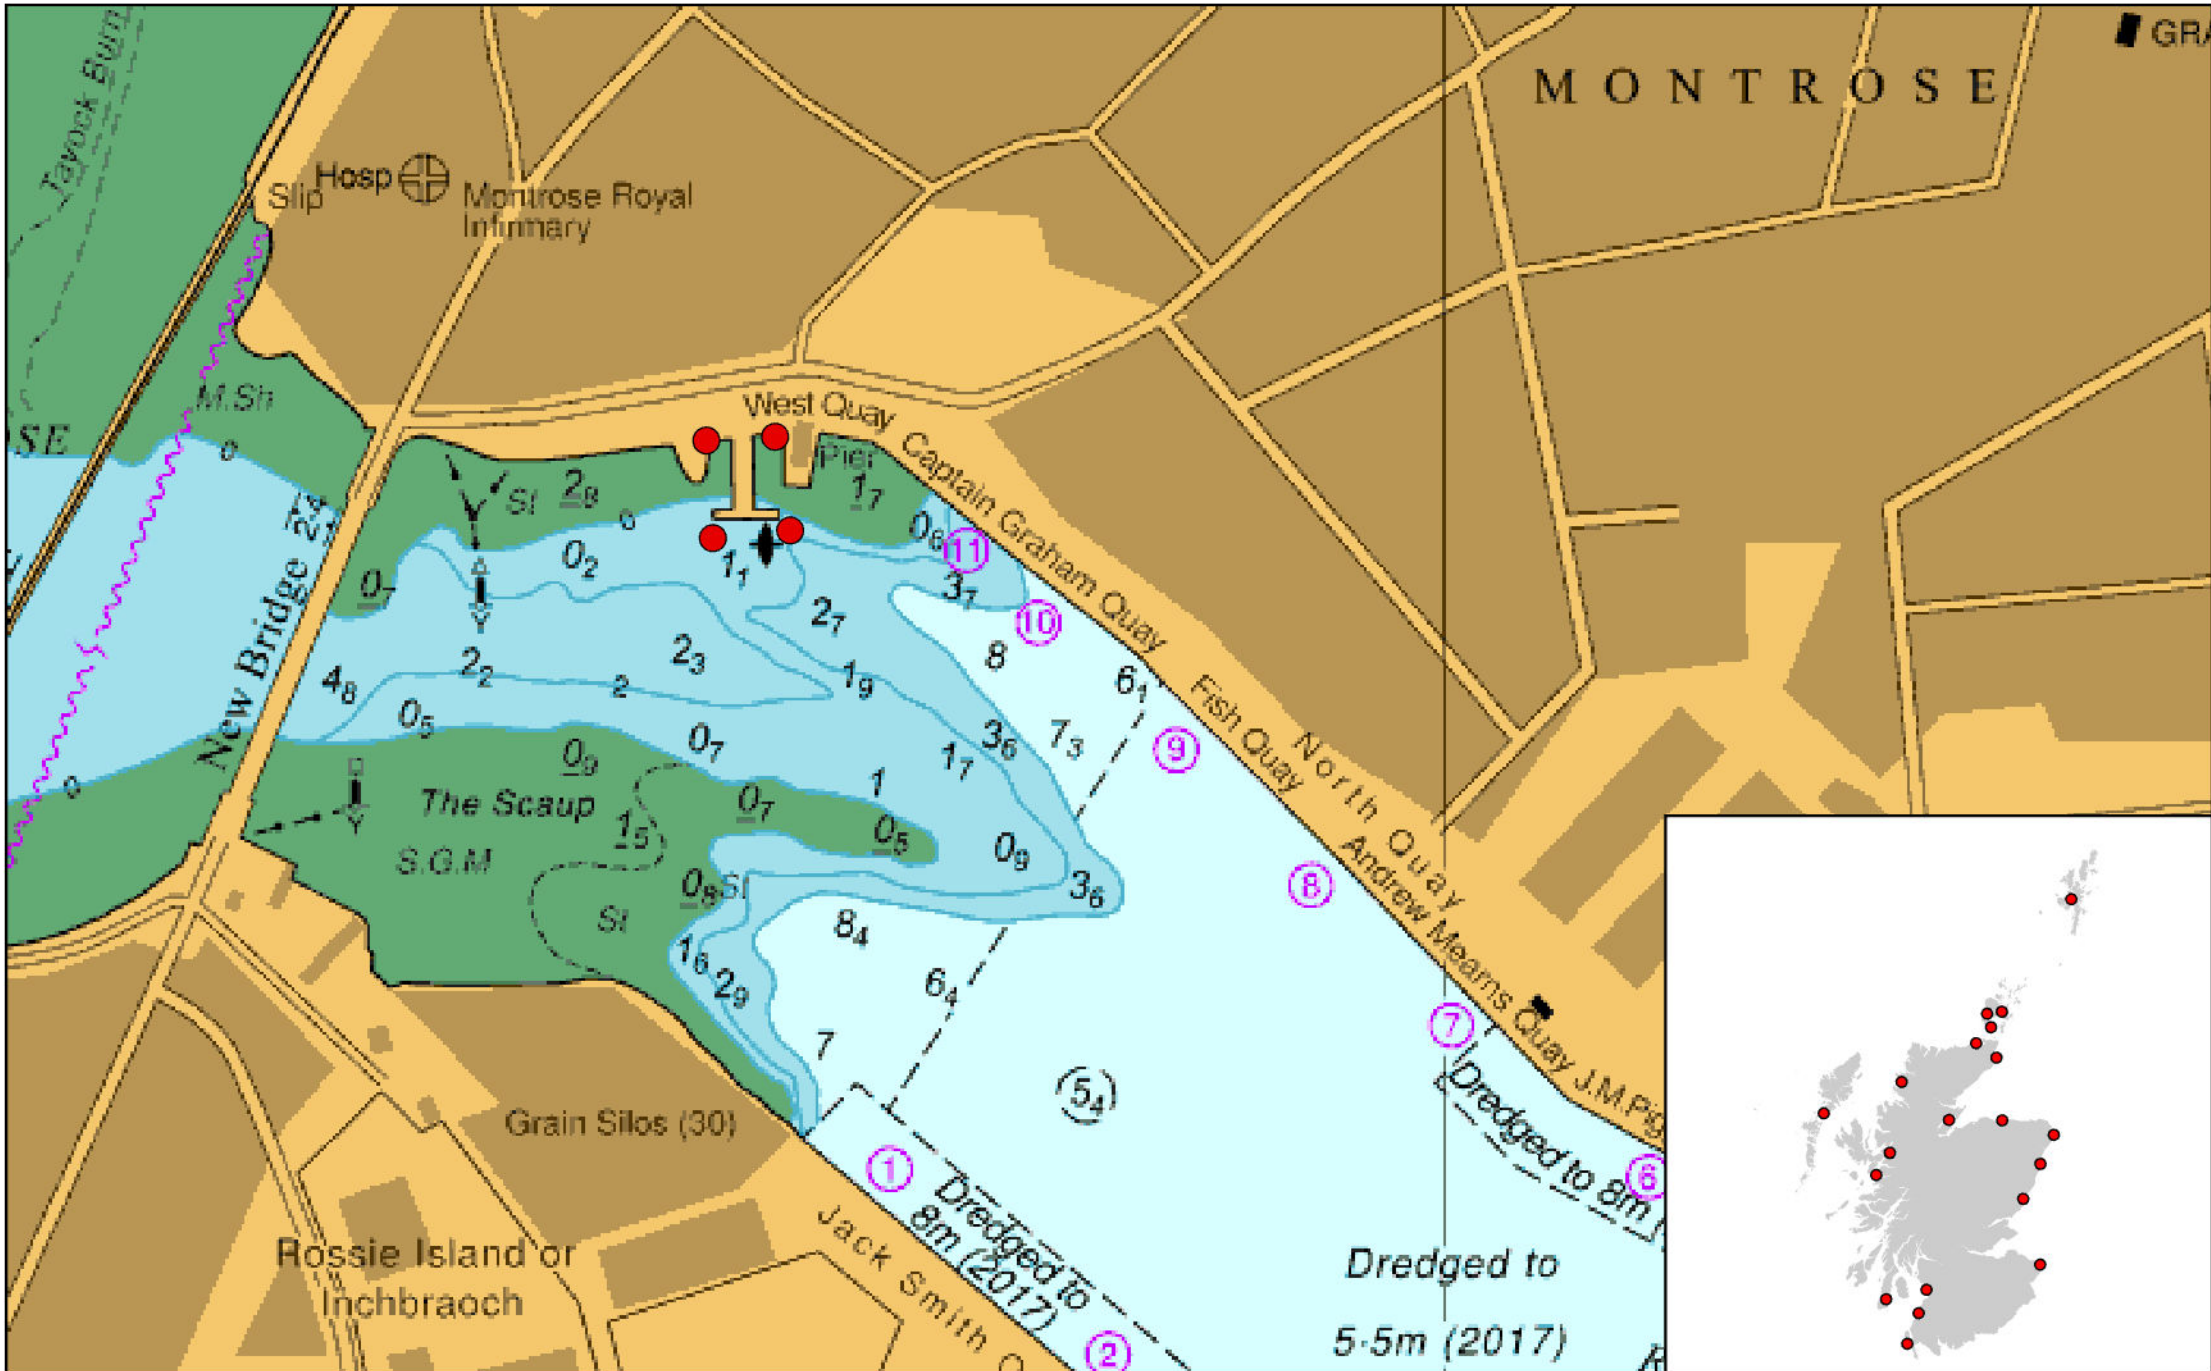

Annex One for Marine License MD-00011474

Chart showing locations of Licensed Activities

Annex One for Marine License MD-00011474

Chart showing location of Licensed Activity - Aberdeen

Annex One for Marine License MD-00011474

Annex One for Marine License MD-00011474
Chart showing location of Licensed Activity - Kirkwall

Annex One for Marine License MD-00011474
Chart showing location of Licensed Activity - Longhope

Annex One for Marine License MD-00011474

Chart showing location of Licensed Activity - Mallaig

Annex One for Marine License MD-00011474

Chart showing location of Licensed Activity - Montrose

Annex One for Marine License MD-00011474

Chart showing location of Licensed Activity - Peterhead

Annex One for Marine License MD-00011474

Chart showing location of Licensed Activity - Stromness

Annex One for Marine License MD-00011474 Chart showing location of Licensed Activity - Troon

Annex One for Marine License MD-00011474
Chart showing location of Licensed Activity - Wick