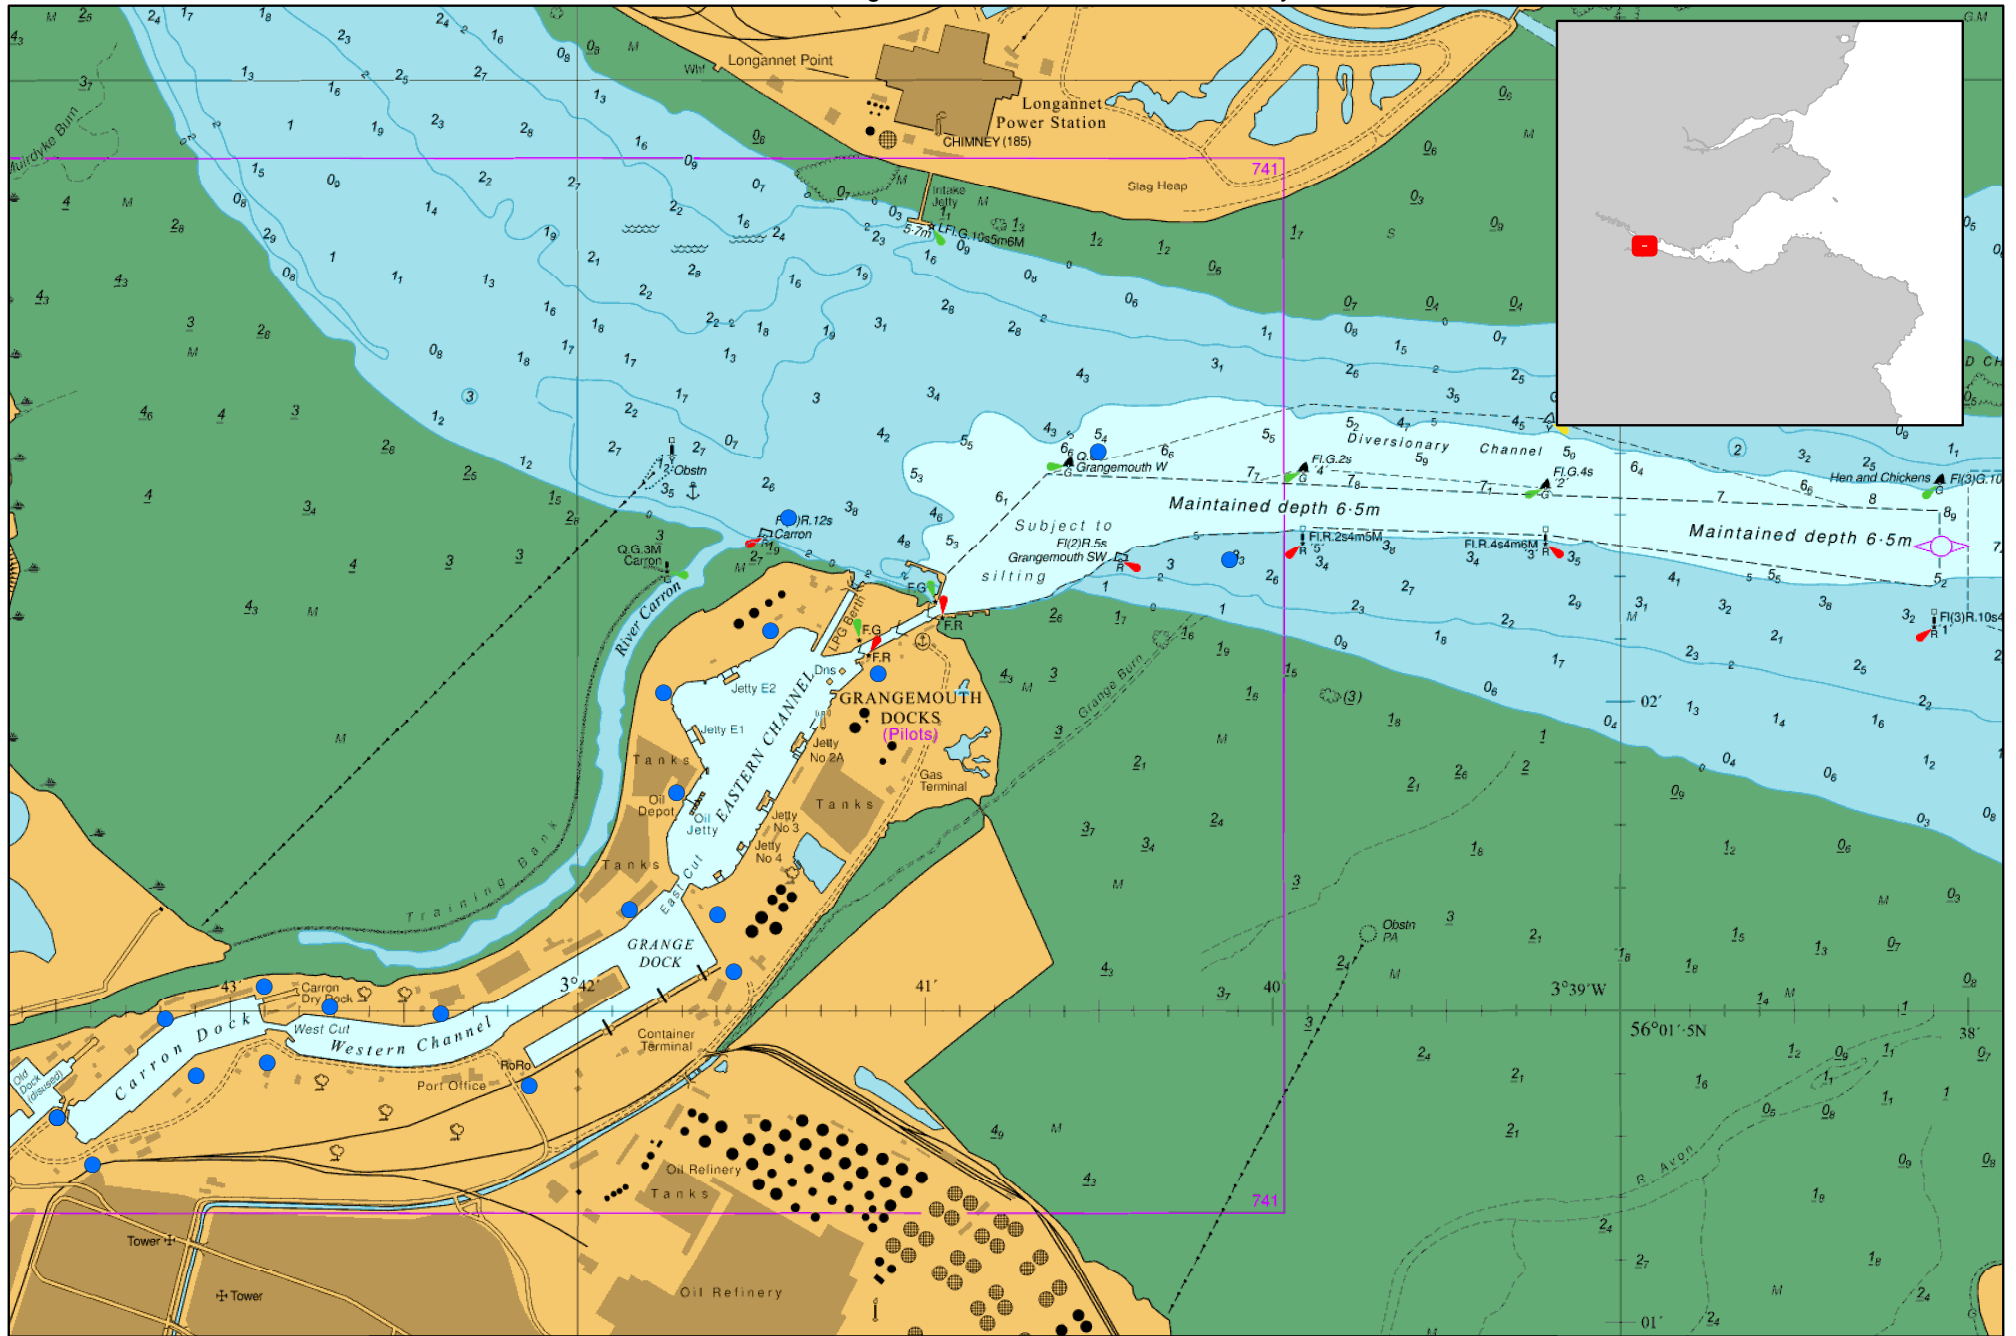

Annex One to Licence MS-00009020  
Chart showing the location of the licensed activity.

NOT FOR NAVIGATION. Created by Scottish Government (Marine Scotland) 2020.  
© Crown Copyright, All rights reserved. OceanWise Licence No. EK001-20140401. Ordnance Survey Licence No. 100024655.