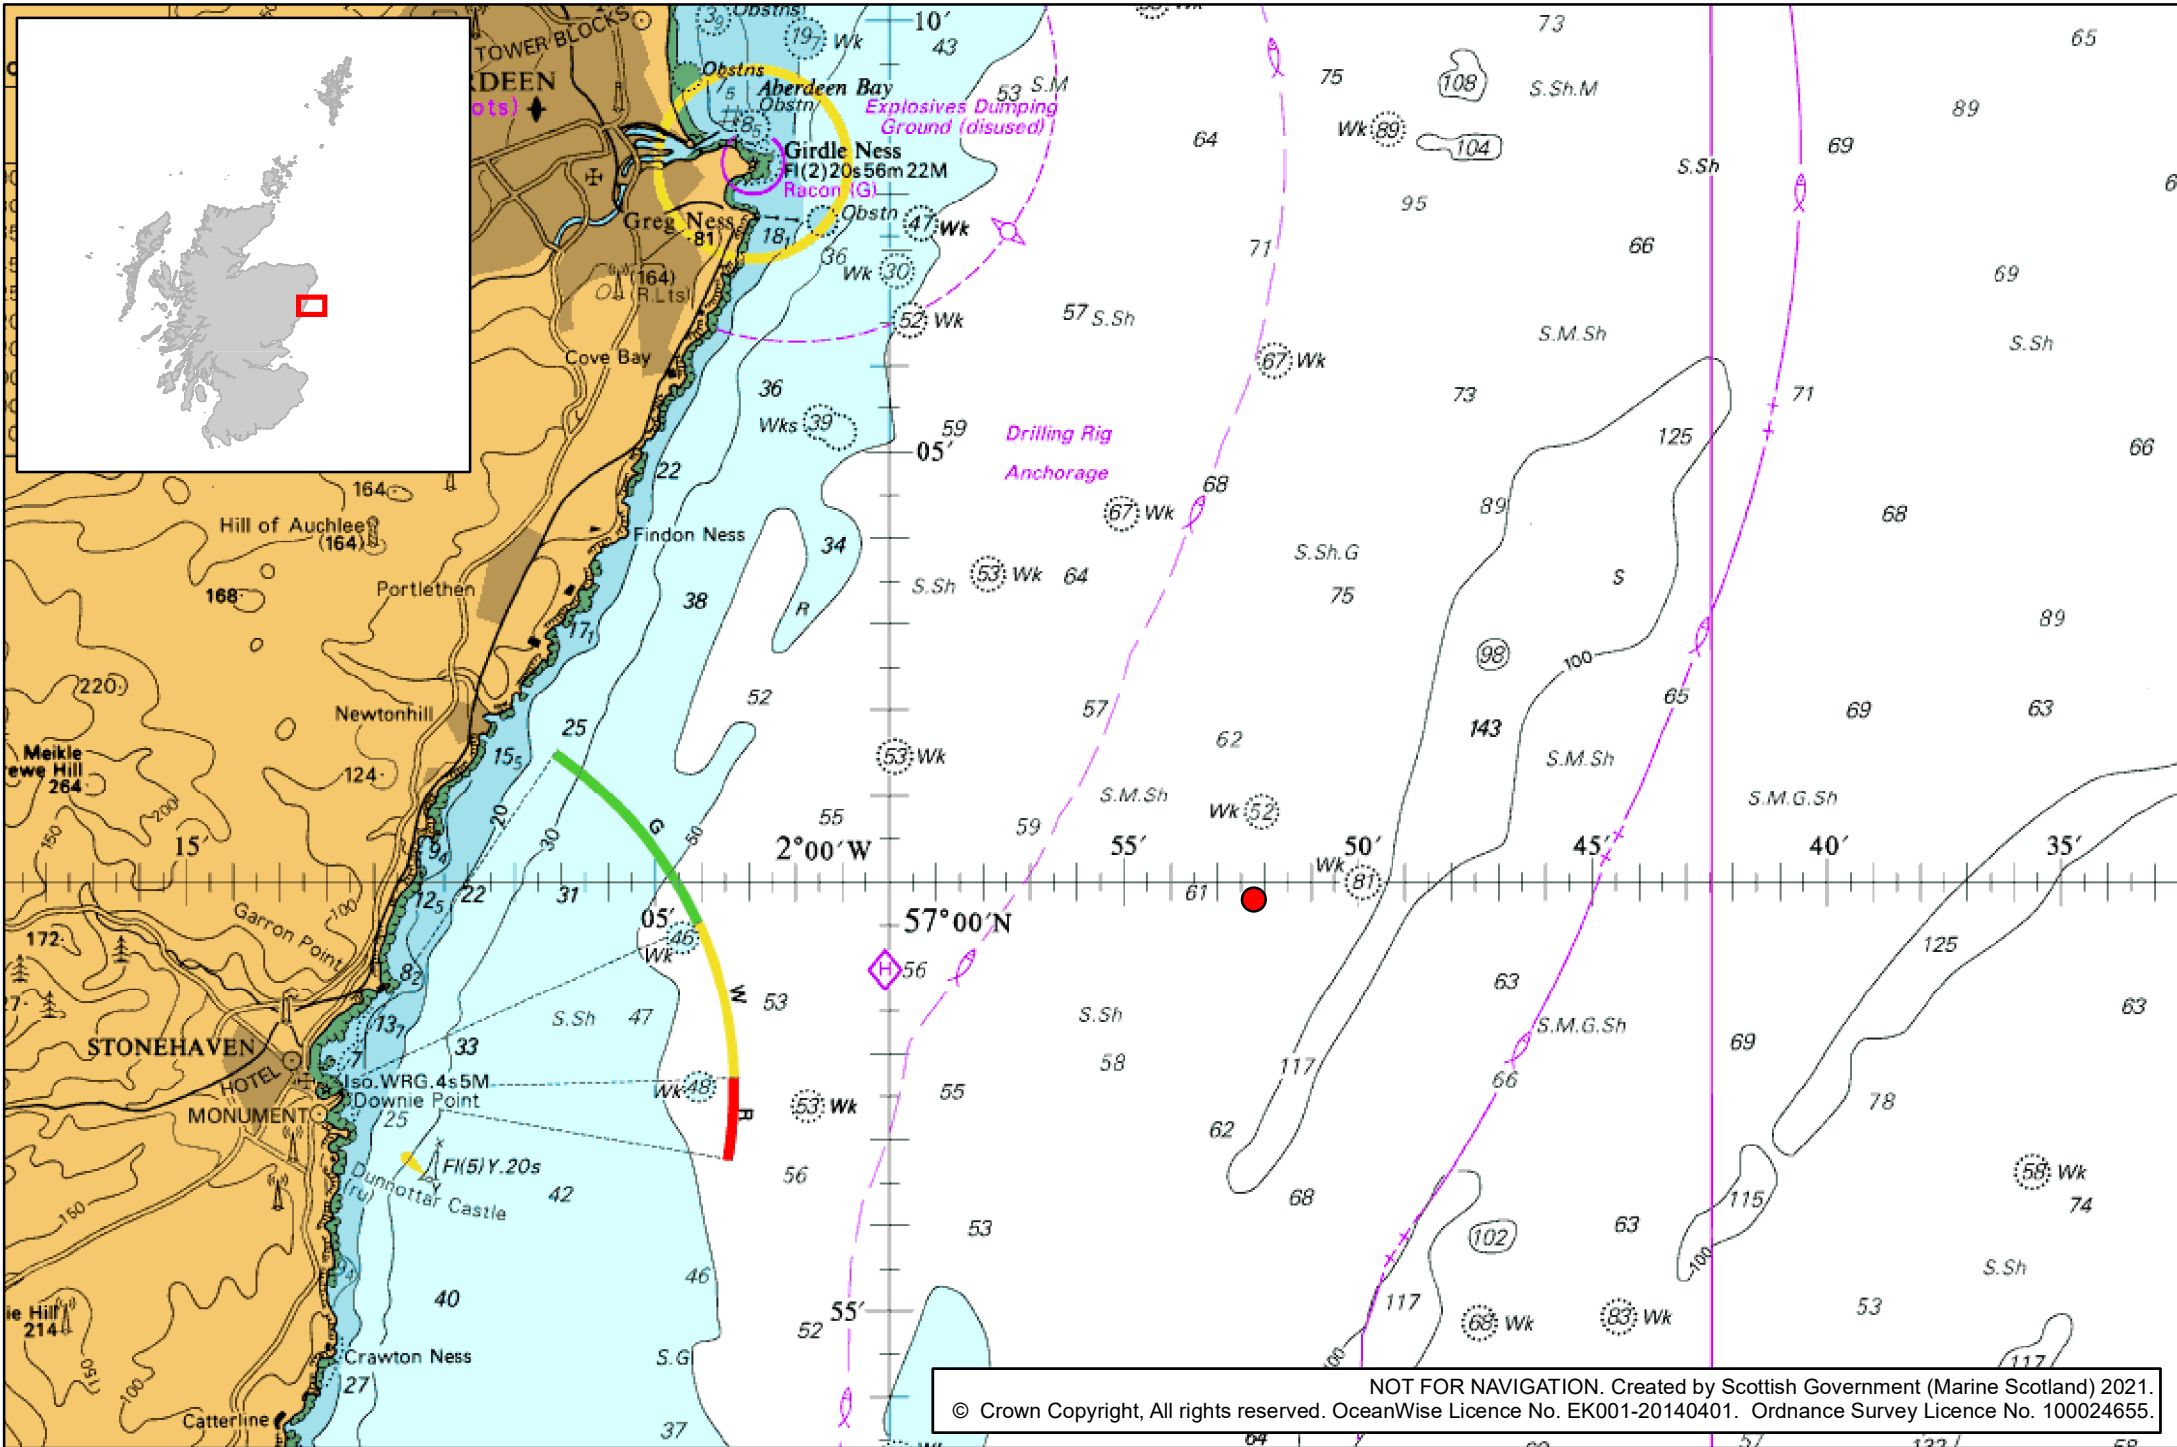

Annex One to Licence Number MS-00009071

Chart showing the location of the licensed activity

NOT FOR NAVIGATION. Created by Scottish Government (Marine Scotland) 2021.
© Crown Copyright, All rights reserved. OceanWise Licence No. EK001-20140401. Ordnance Survey Licence No. 100024655.