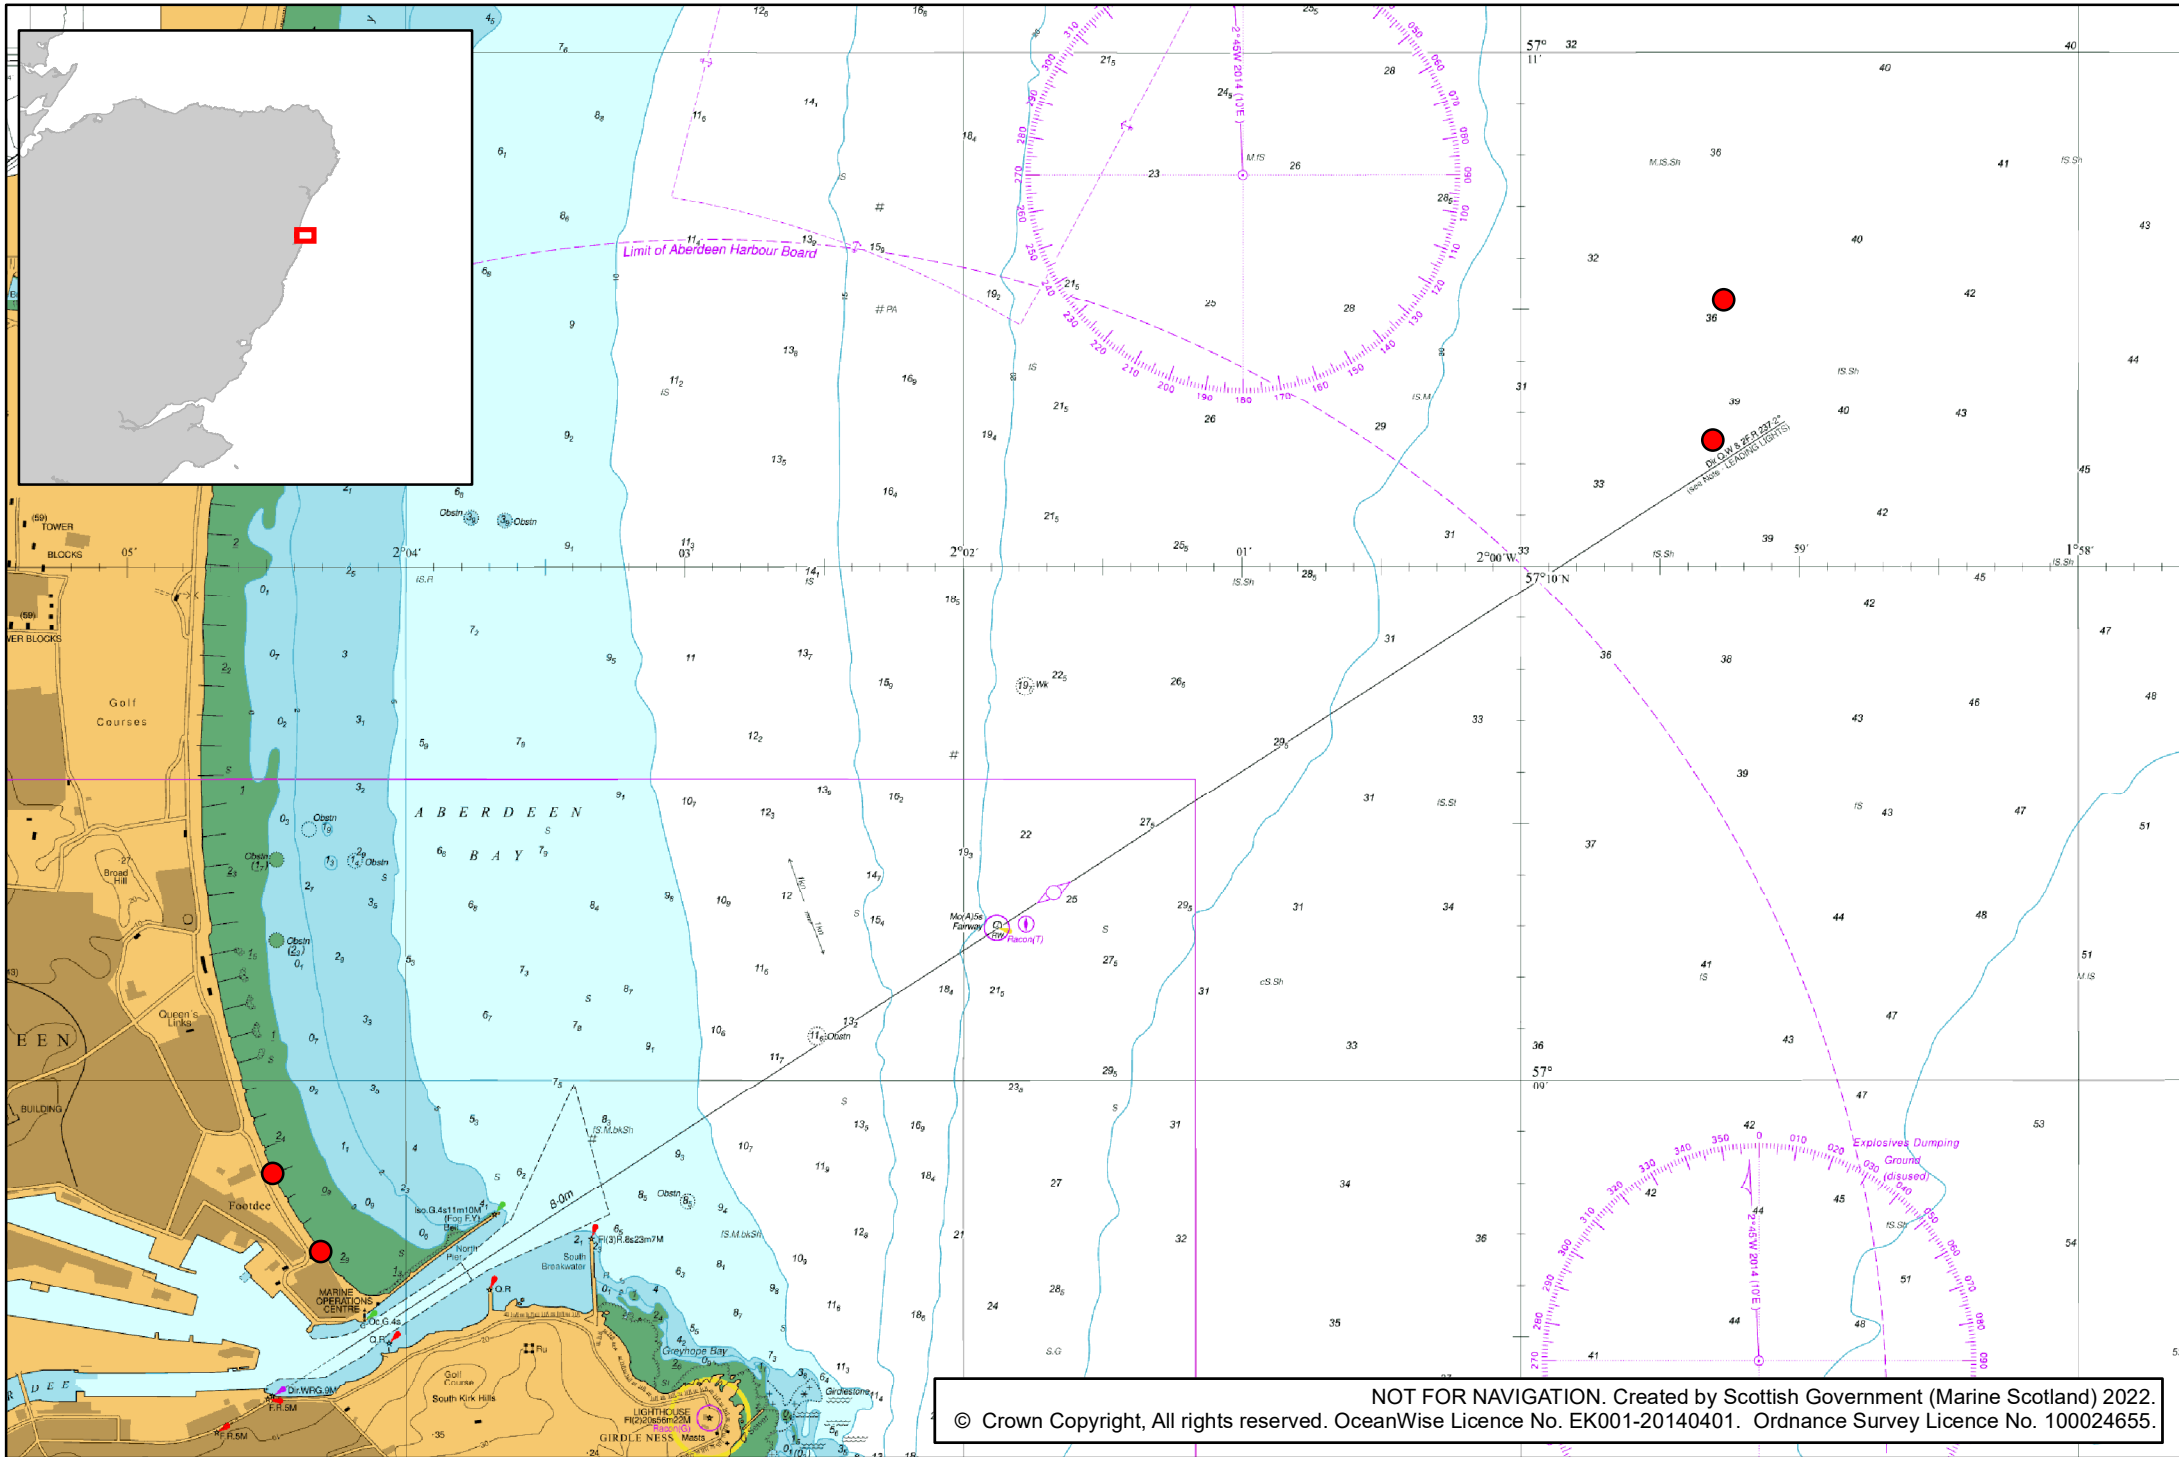

Annex One to Licence Number EPS/BS-00009622

Chart showing the location of the activity

NOT FOR NAVIGATION. Created by Scottish Government (Marine Scotland) 2022.
© Crown Copyright, All rights reserved. OceanWise Licence No. EK001-20140401. Ordnance Survey Licence No. 100024655.