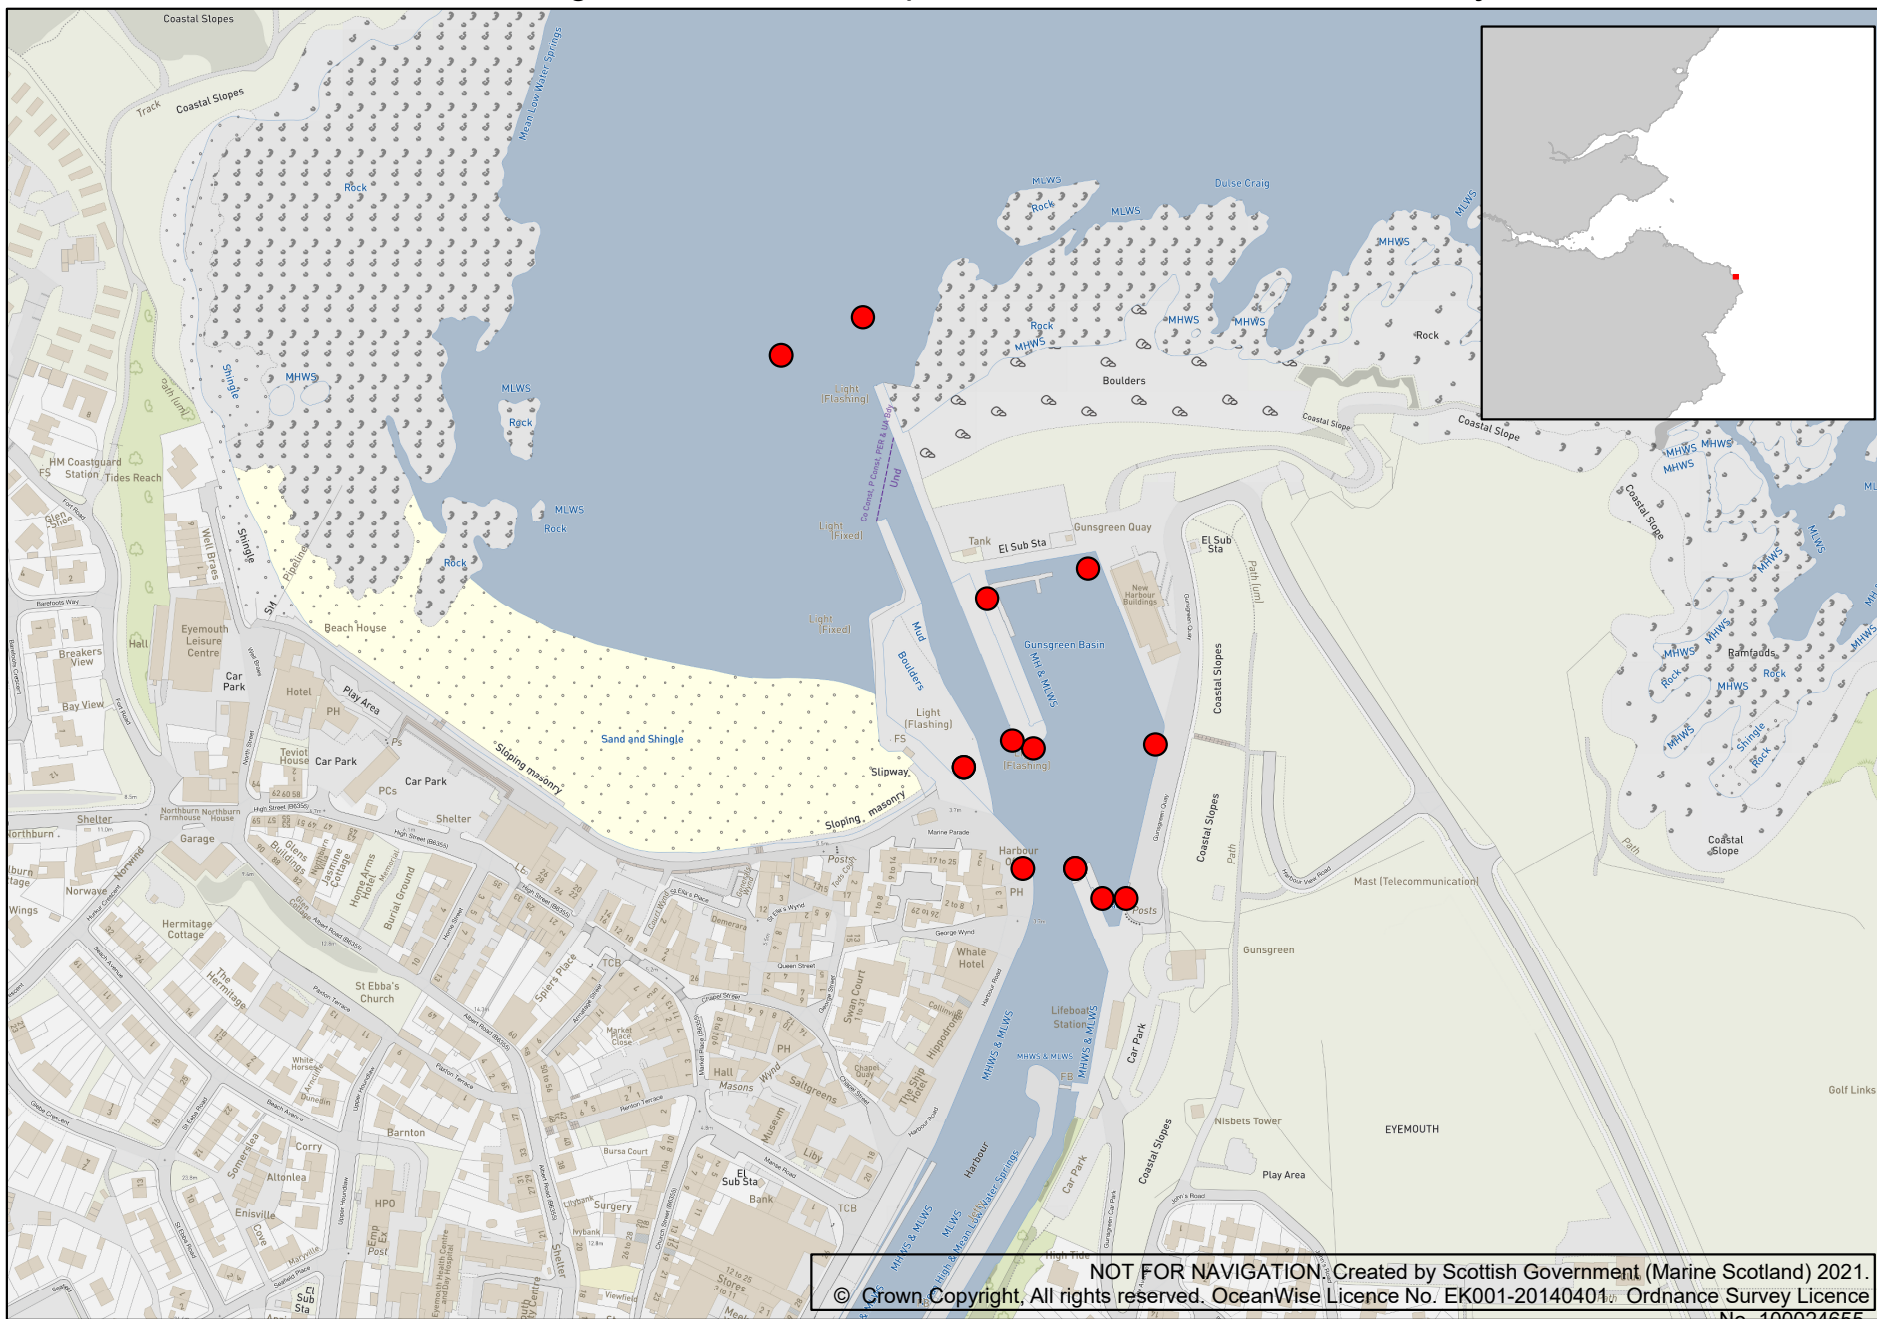

# Annex One to Licence MS-00009307

Chart showing the location of the production of the substances or objects

NOT FOR NAVIGATION. Created by Scottish Government (Marine Scotland) 2021.  
© Crown Copyright, All rights reserved. OceanWise Licence No. EK001-20140401. Ordnance Survey Licence No. 100024655.