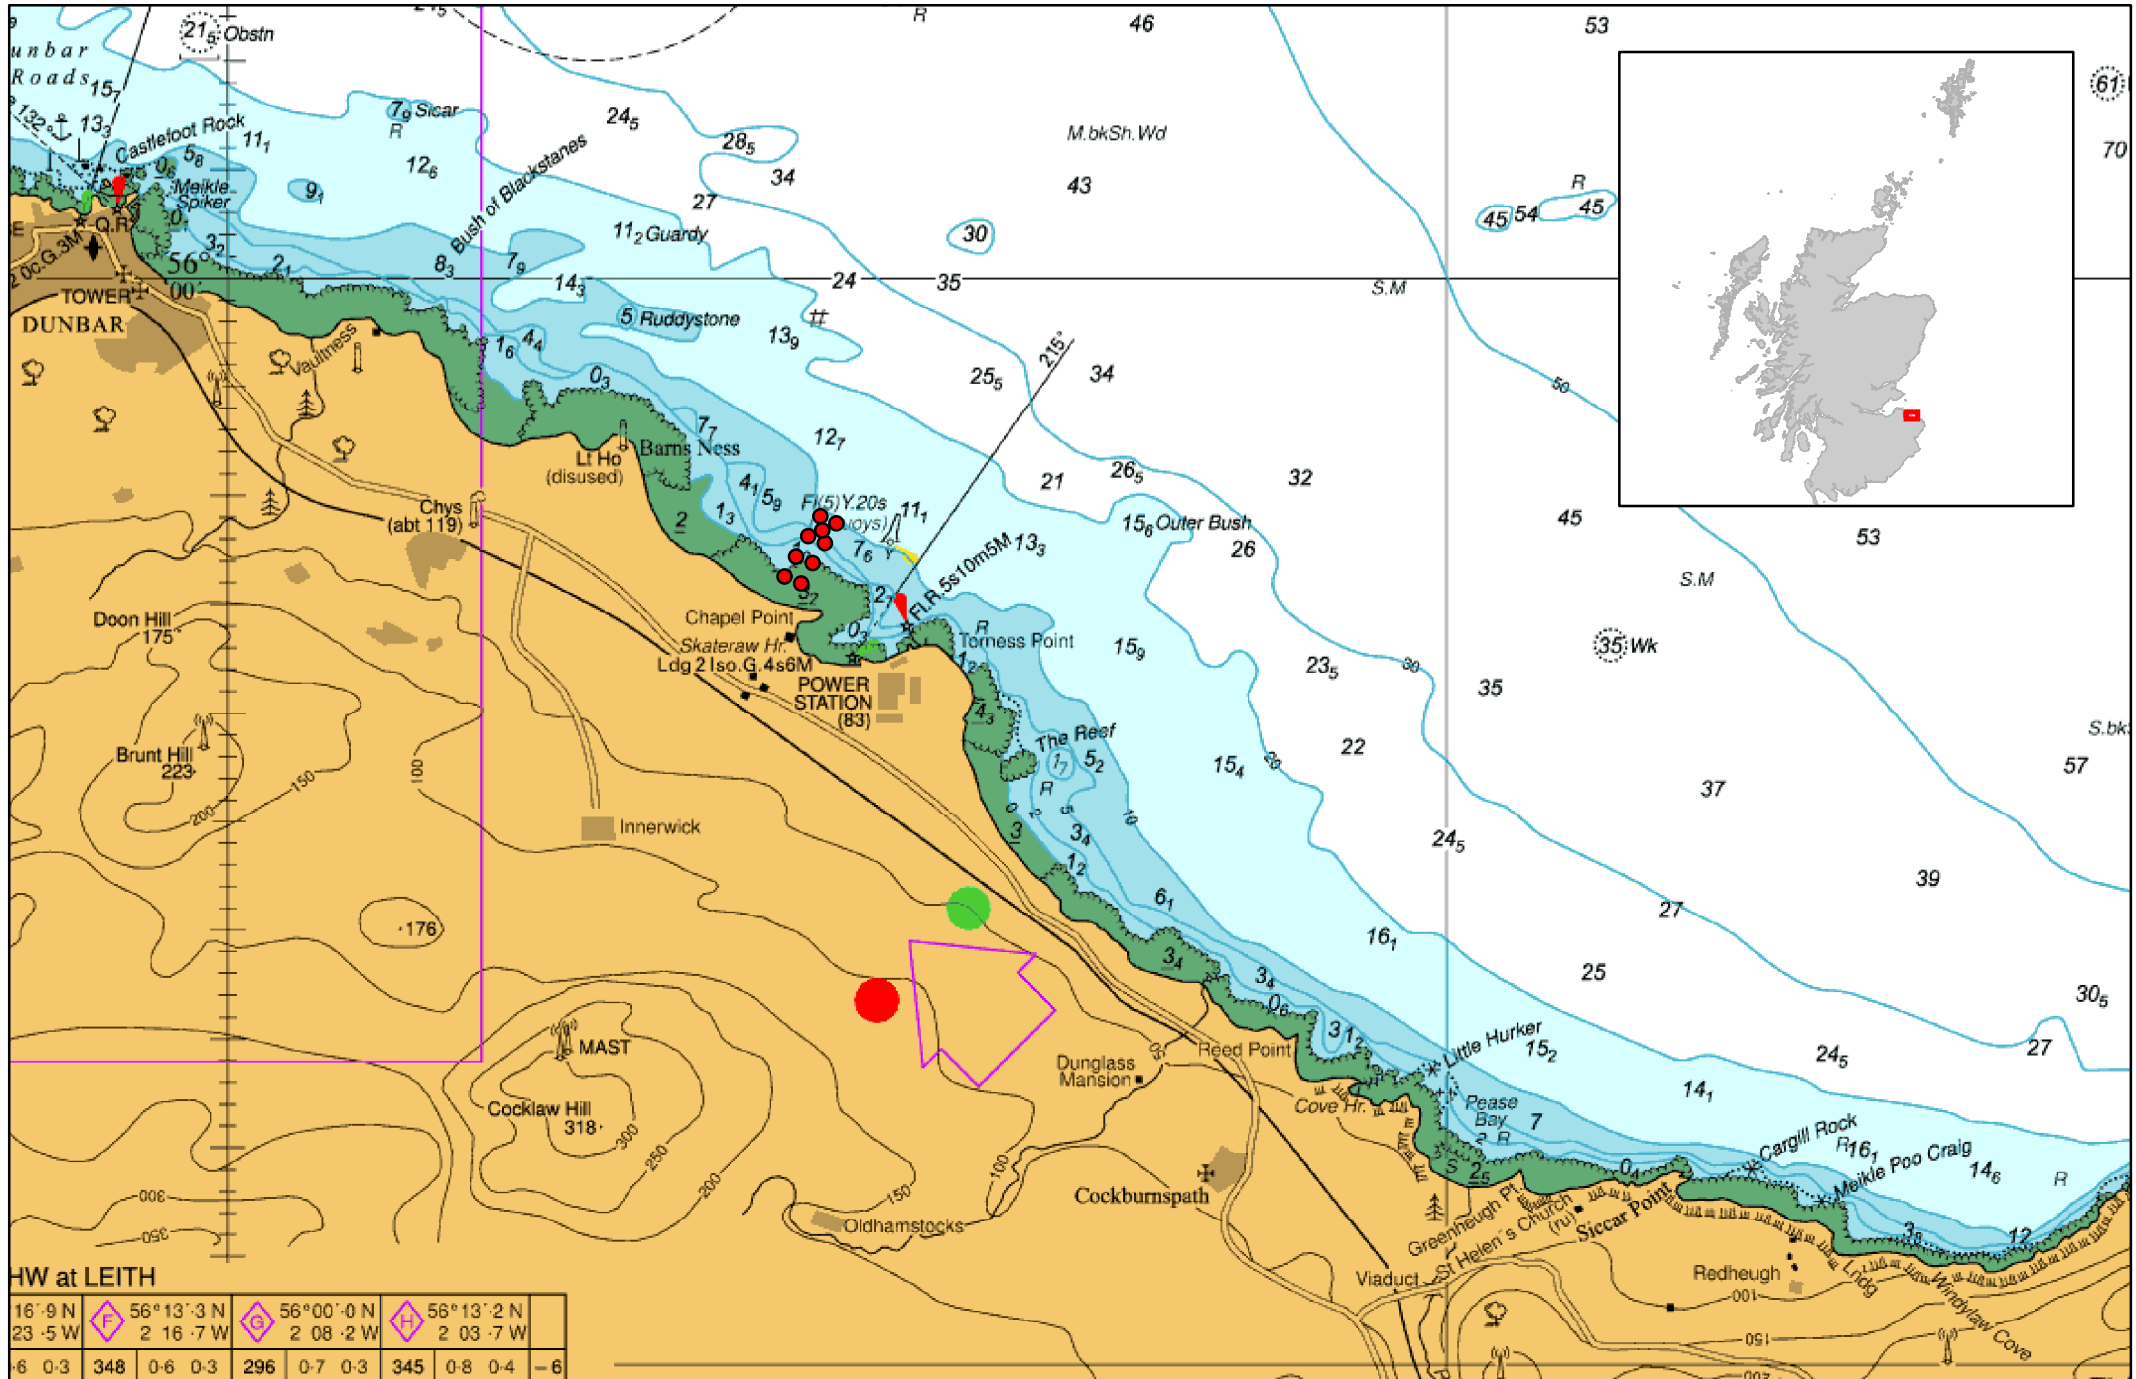

# Annex One to marine licence number MS-00009941

Chart showing the location of the Licensed Activity

HW at LEITH

16° 9' N		56° 13' 3" N		56° 00' 0" N		56° 13' 2" N
23° 5' W		2 16° 7' W		2 08° 2' W		2 03° 7' W
6 0.3	348	0.6 0.3	296	0.7 0.3	345	0.8 0.4
						-6