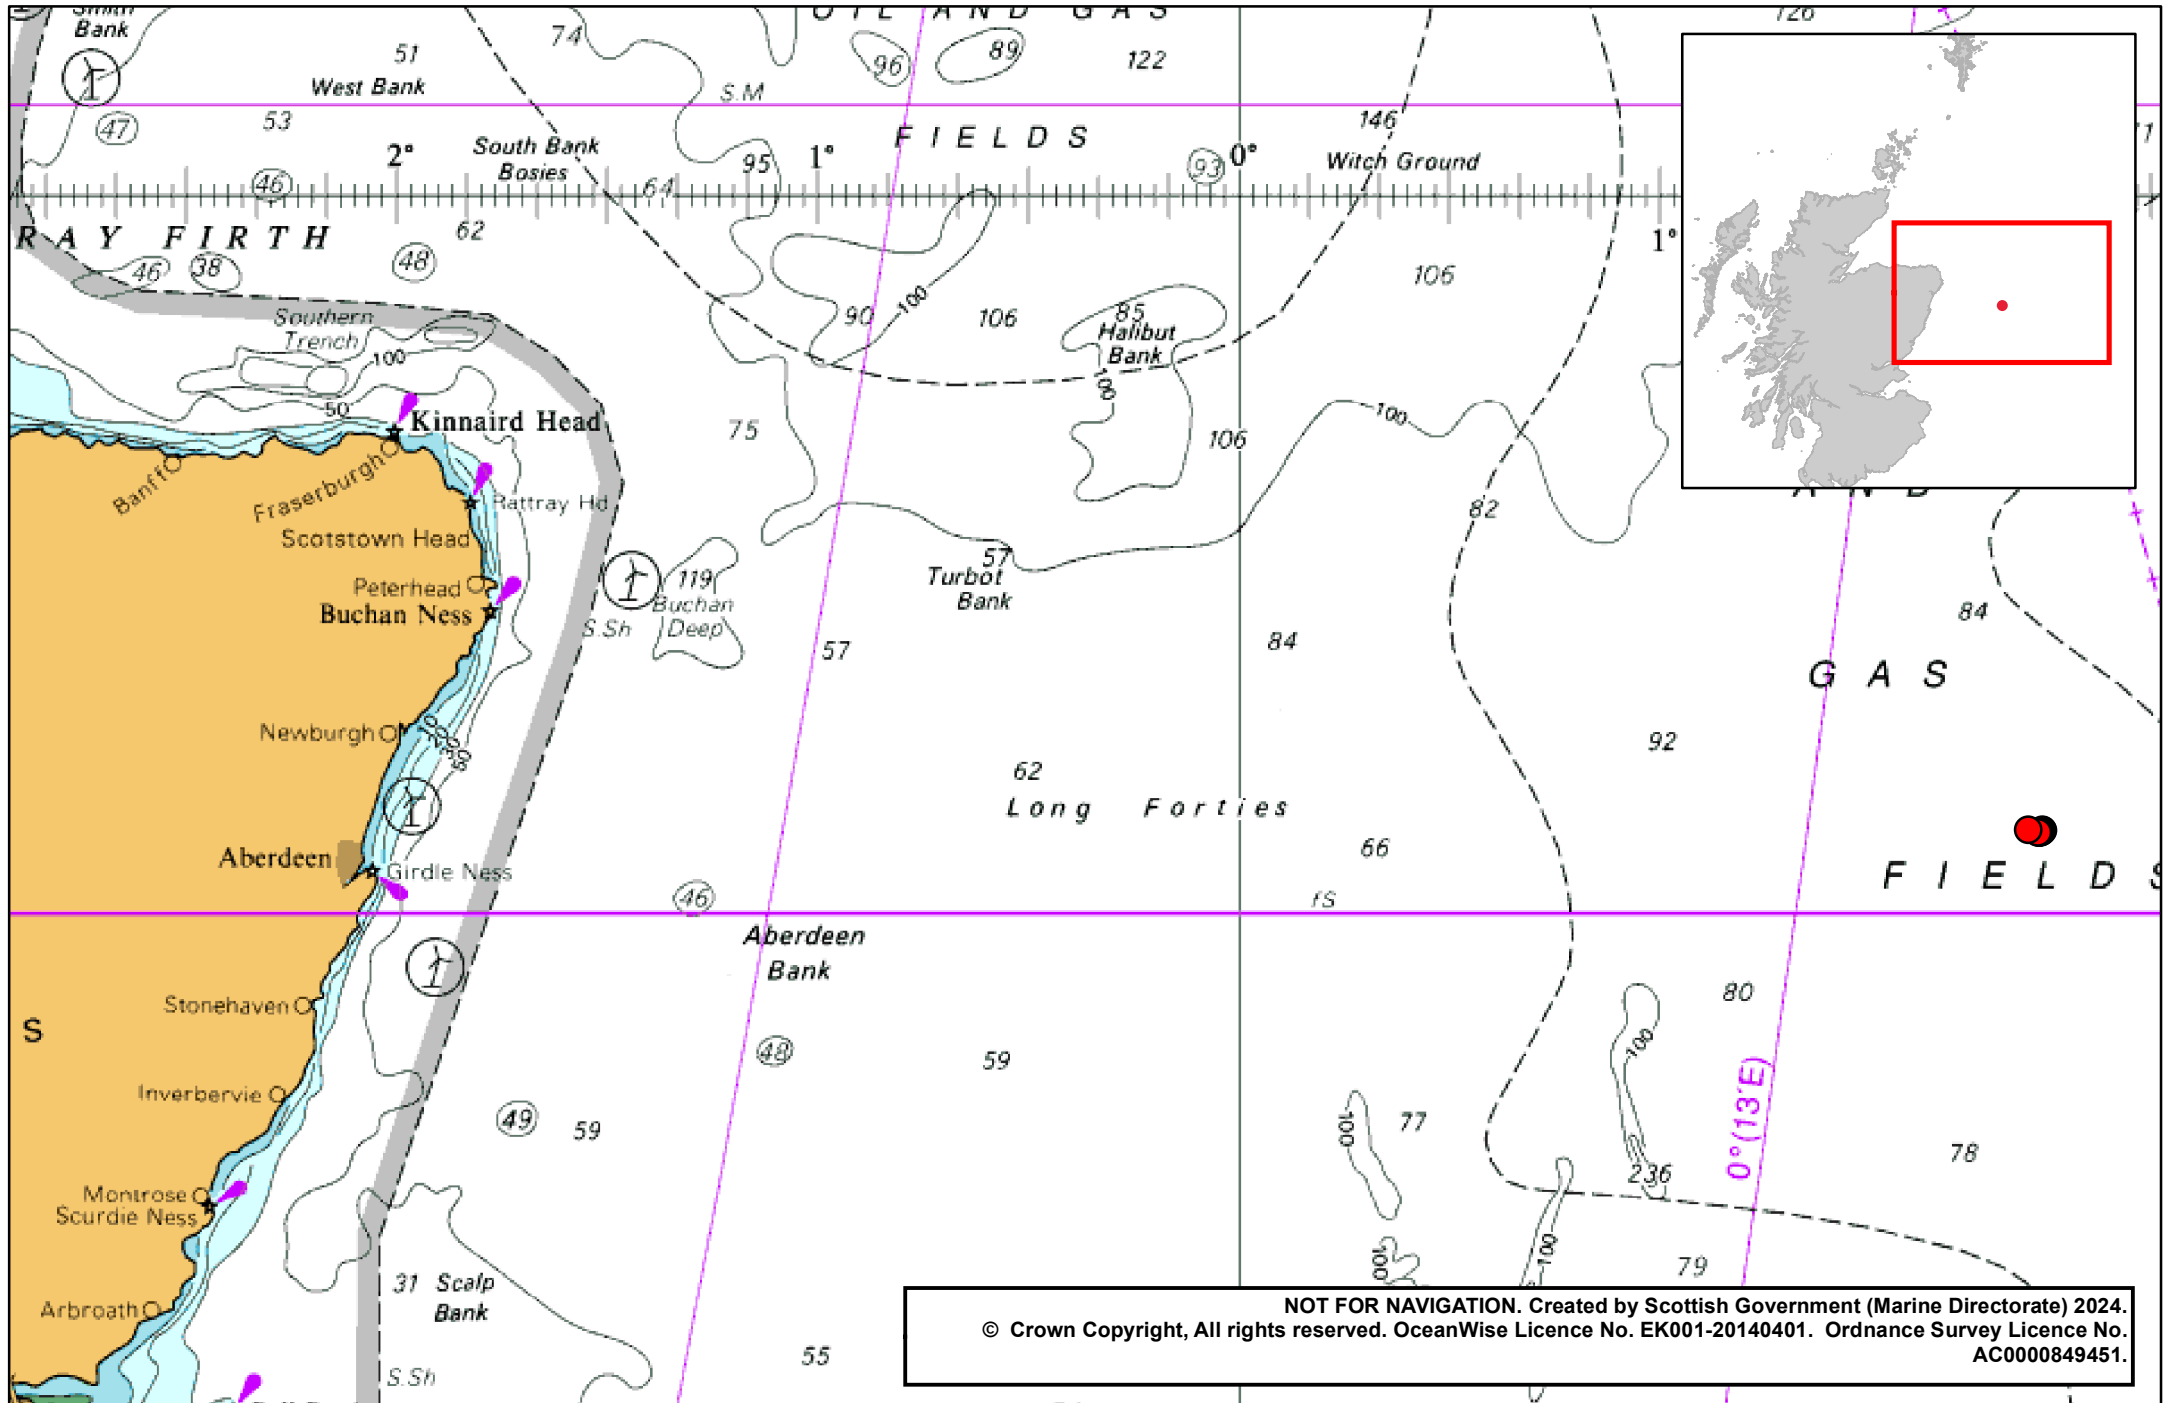

ANNEX ONE TO MARINE LICENCE MS-00010724

Chart showing location of the Licensed Activity

NOT FOR NAVIGATION. Created by Scottish Government (Marine Directorate) 2024.
© Crown Copyright, All rights reserved. OceanWise Licence No. EK001-20140401. Ordnance Survey Licence No. AC0000849451.