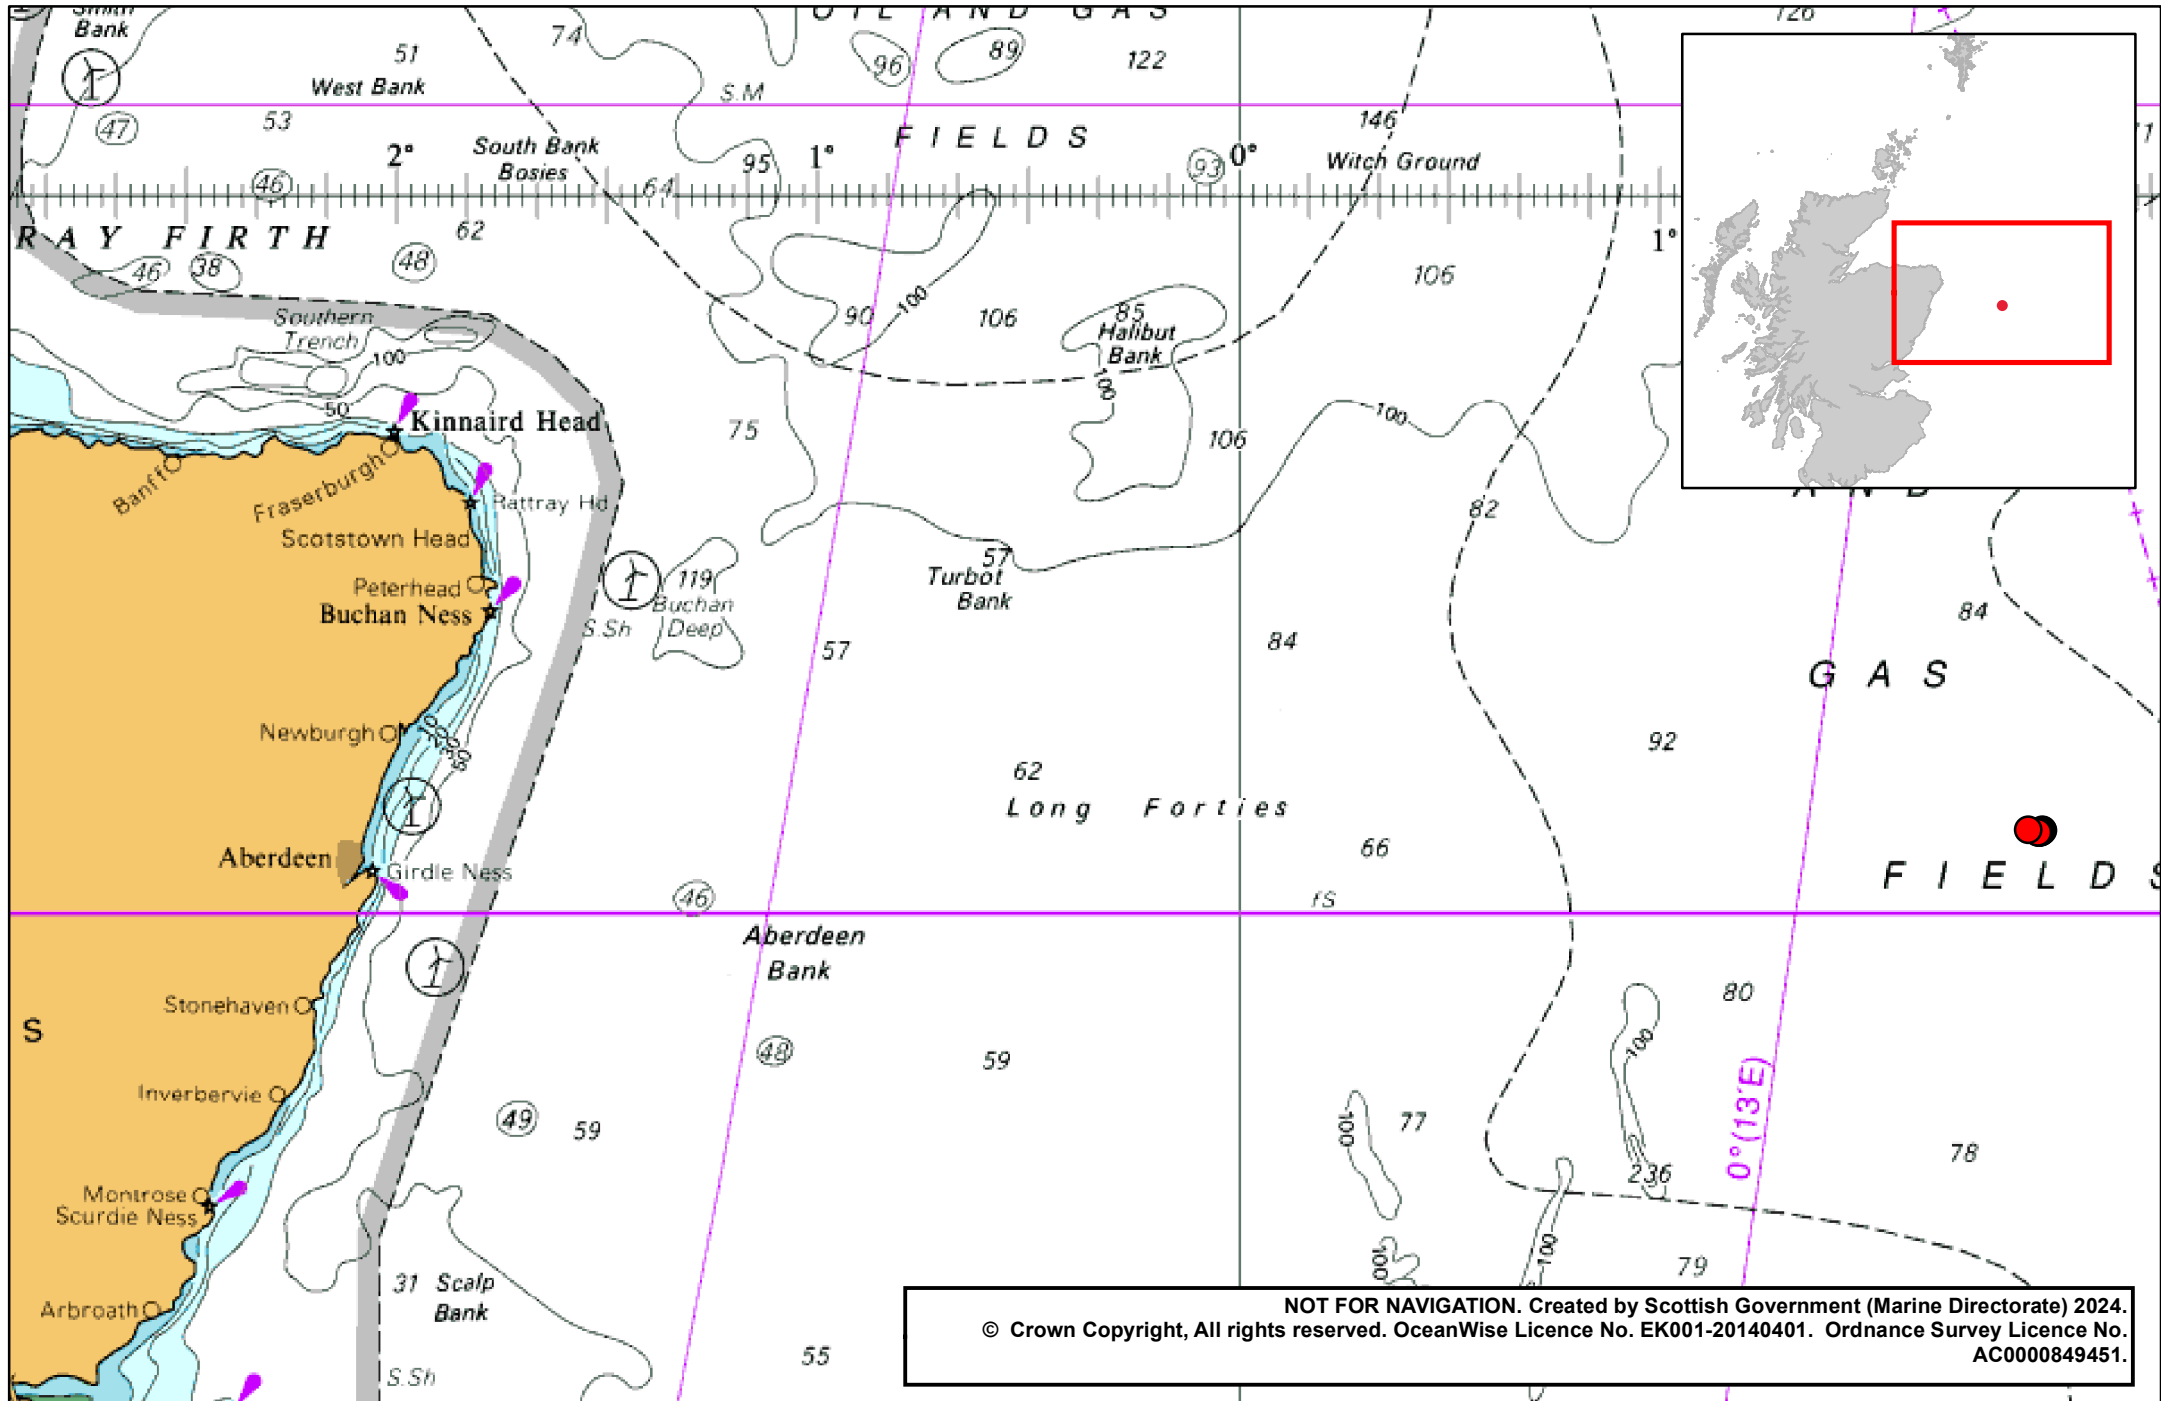

ANNEX ONE TO MARINE LICENCE MS-00010921

Chart showing location of the Licensed Activity

NOT FOR NAVIGATION. Created by Scottish Government (Marine Directorate) 2024.
© Crown Copyright, All rights reserved. OceanWise Licence No. EK001-20140401. Ordnance Survey Licence No. AC0000849451.