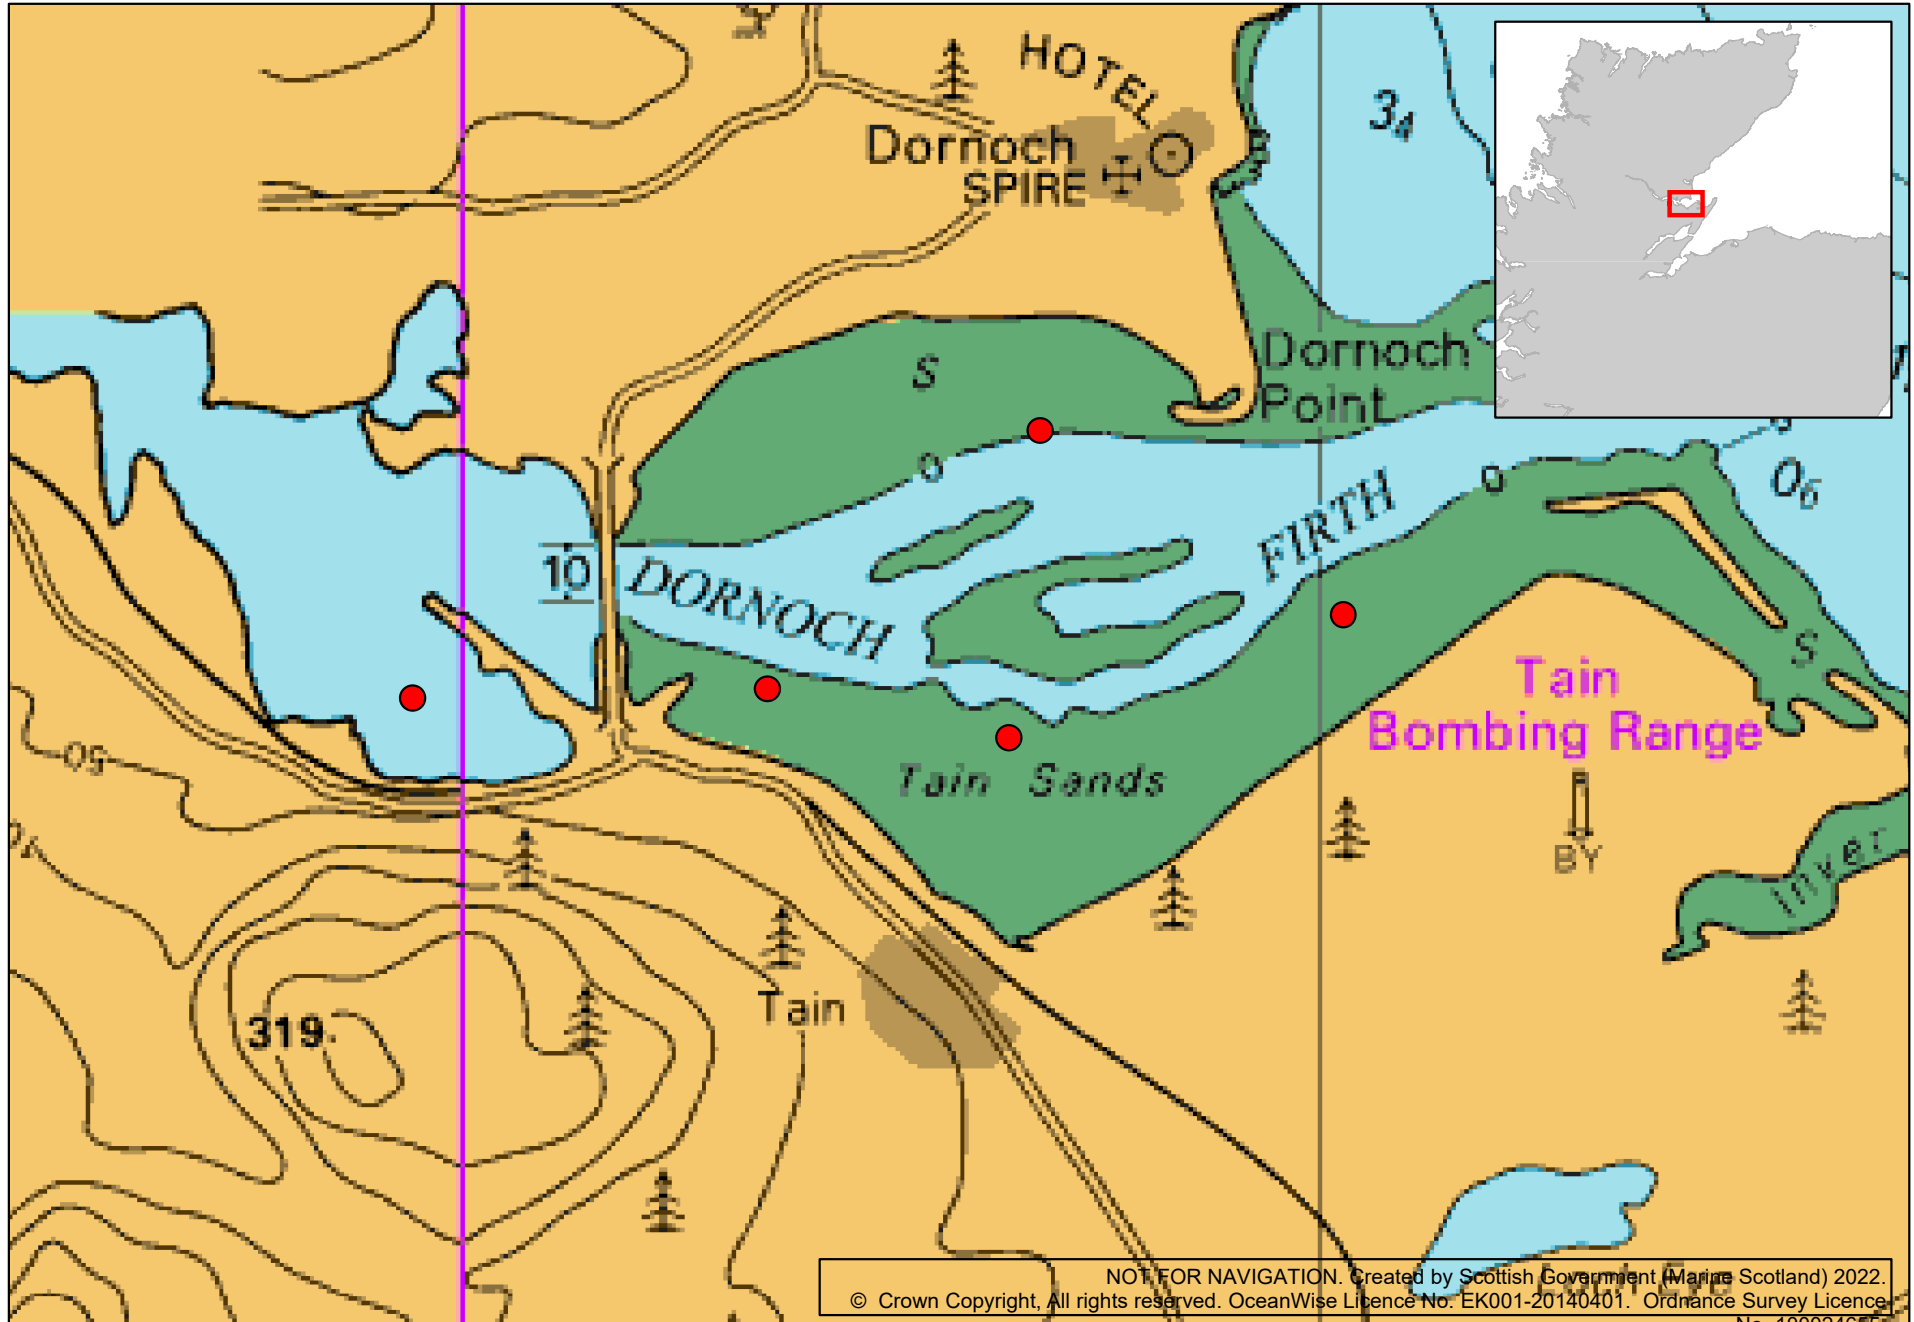

Annex One to Licence MS-00009290

Chart showing the location of the Licensed Activity

NOT FOR NAVIGATION. Created by Scottish Government (Marine Scotland) 2022.
© Crown Copyright, All rights reserved. OceanWise Licence No. EK001-20140401. Ordnance Survey Licence No. 100024655.