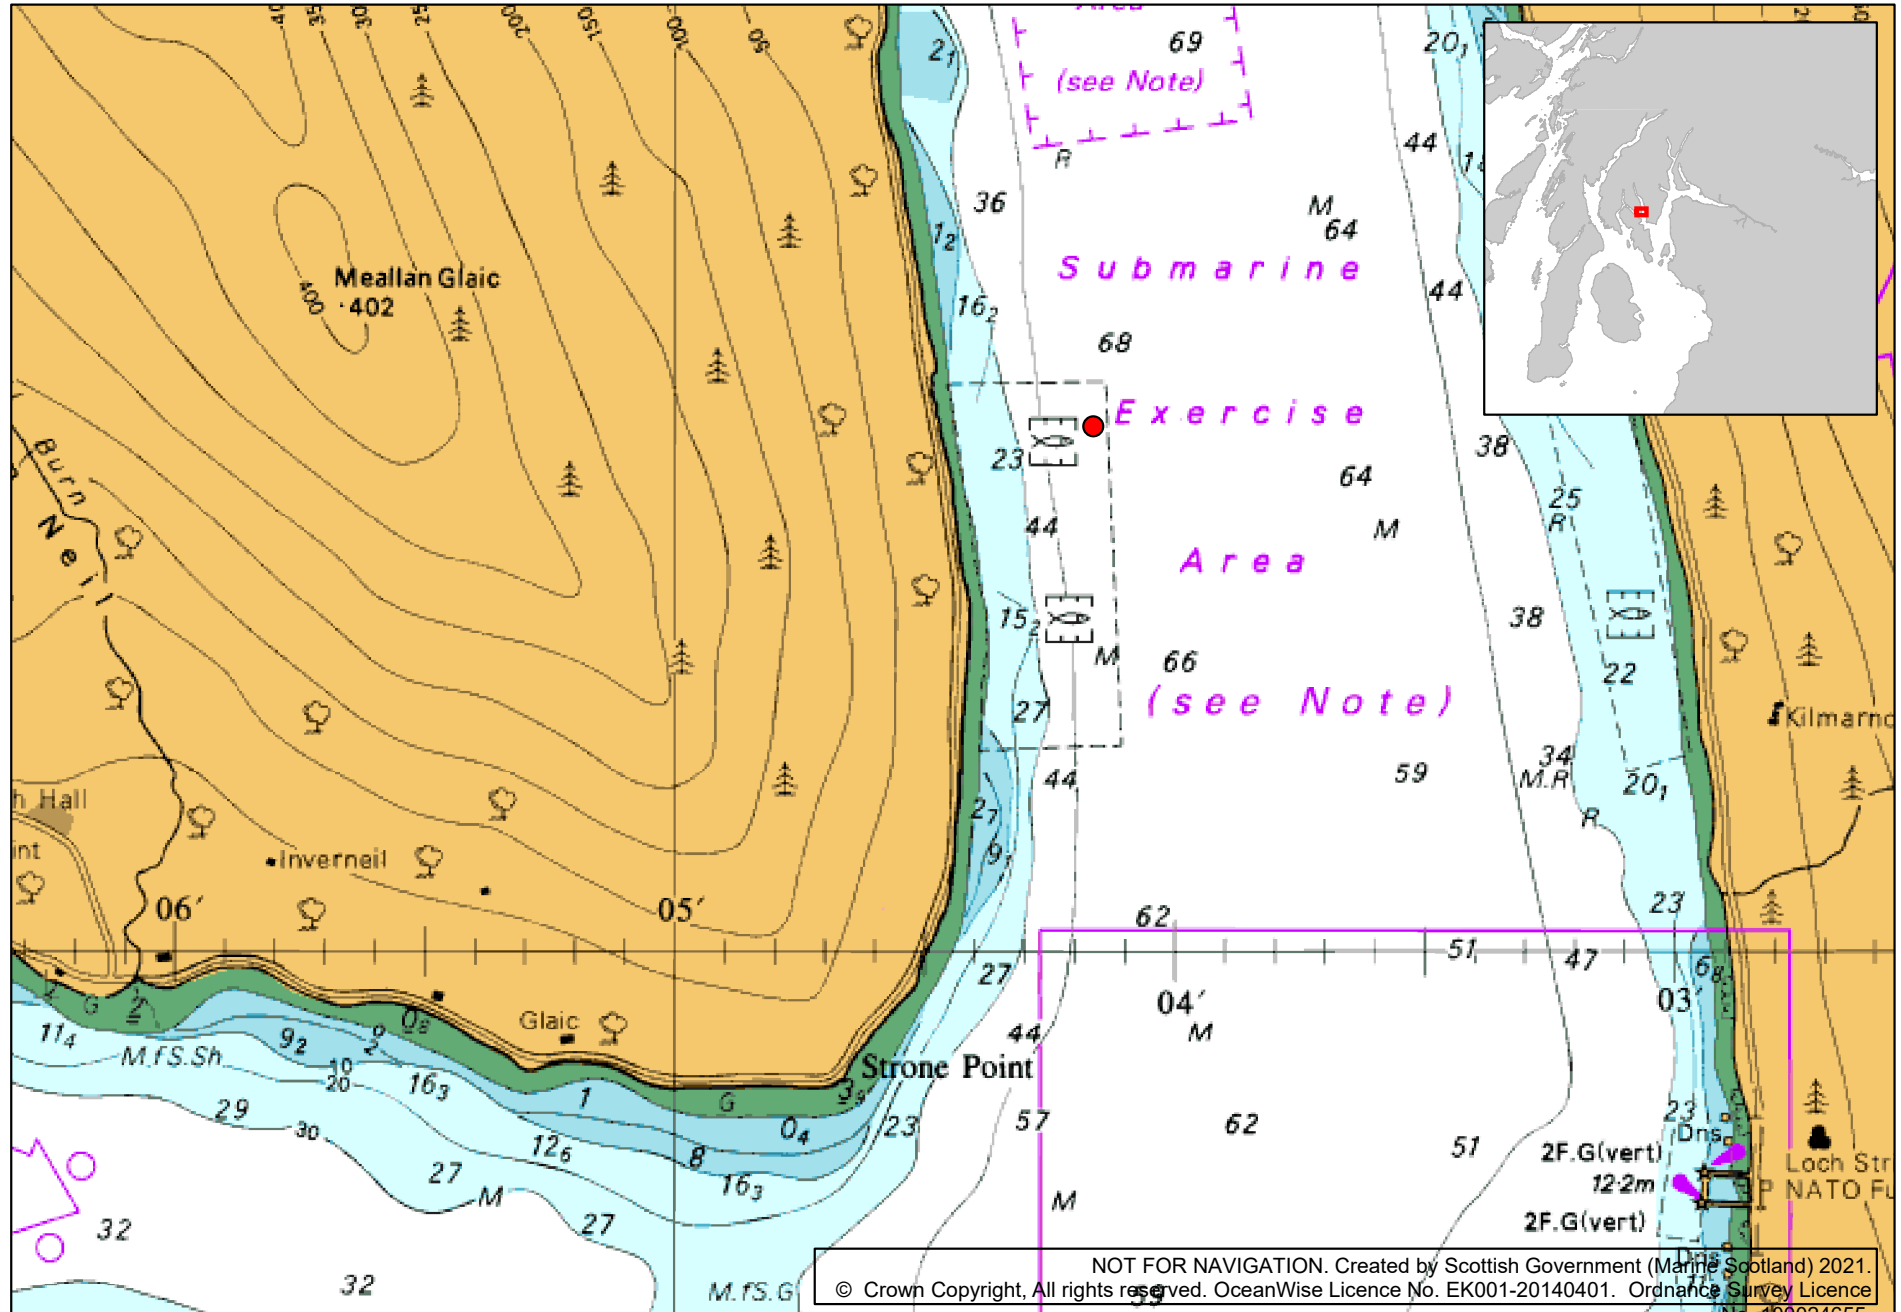

Annex One to Licence MS-00009209

Chart showing the location of the licensed activity

NOT FOR NAVIGATION. Created by Scottish Government (Marine Scotland) 2021.
© Crown Copyright. All rights reserved. OceanWise Licence No. EK001-20140401. Ordnance Survey Licence No. 100024655.