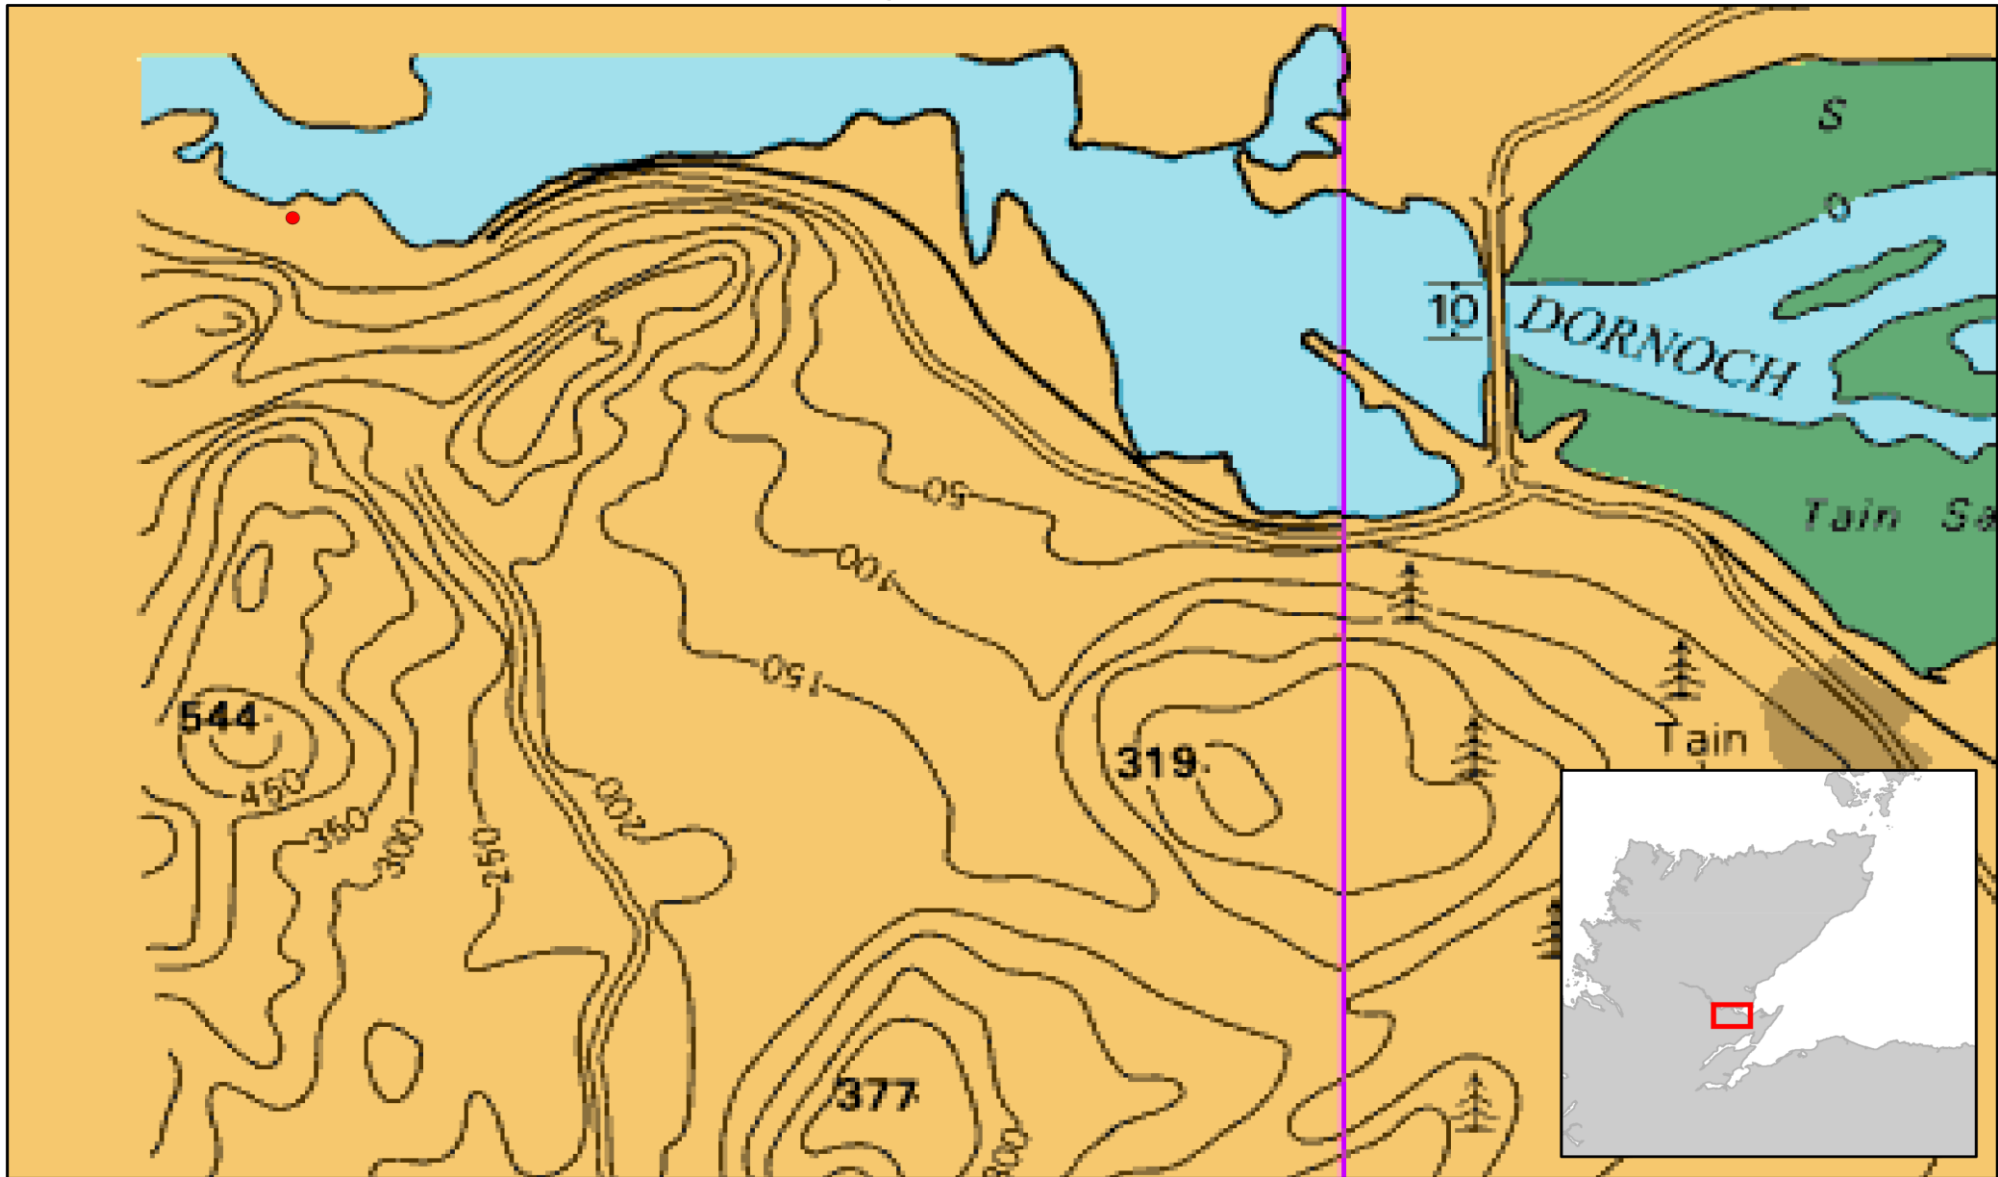

Annex One to Marine Licence MS-00009240
Chart showing location of Licensed Activity

NOT FOR NAVIGATION. Created by Scottish Government (Marine Scotland) 2022. © Crown Copyright, All rights reserved.
OceanWise Licence No. EK001-20140401. Ordnance Survey Licence No. 100024655.