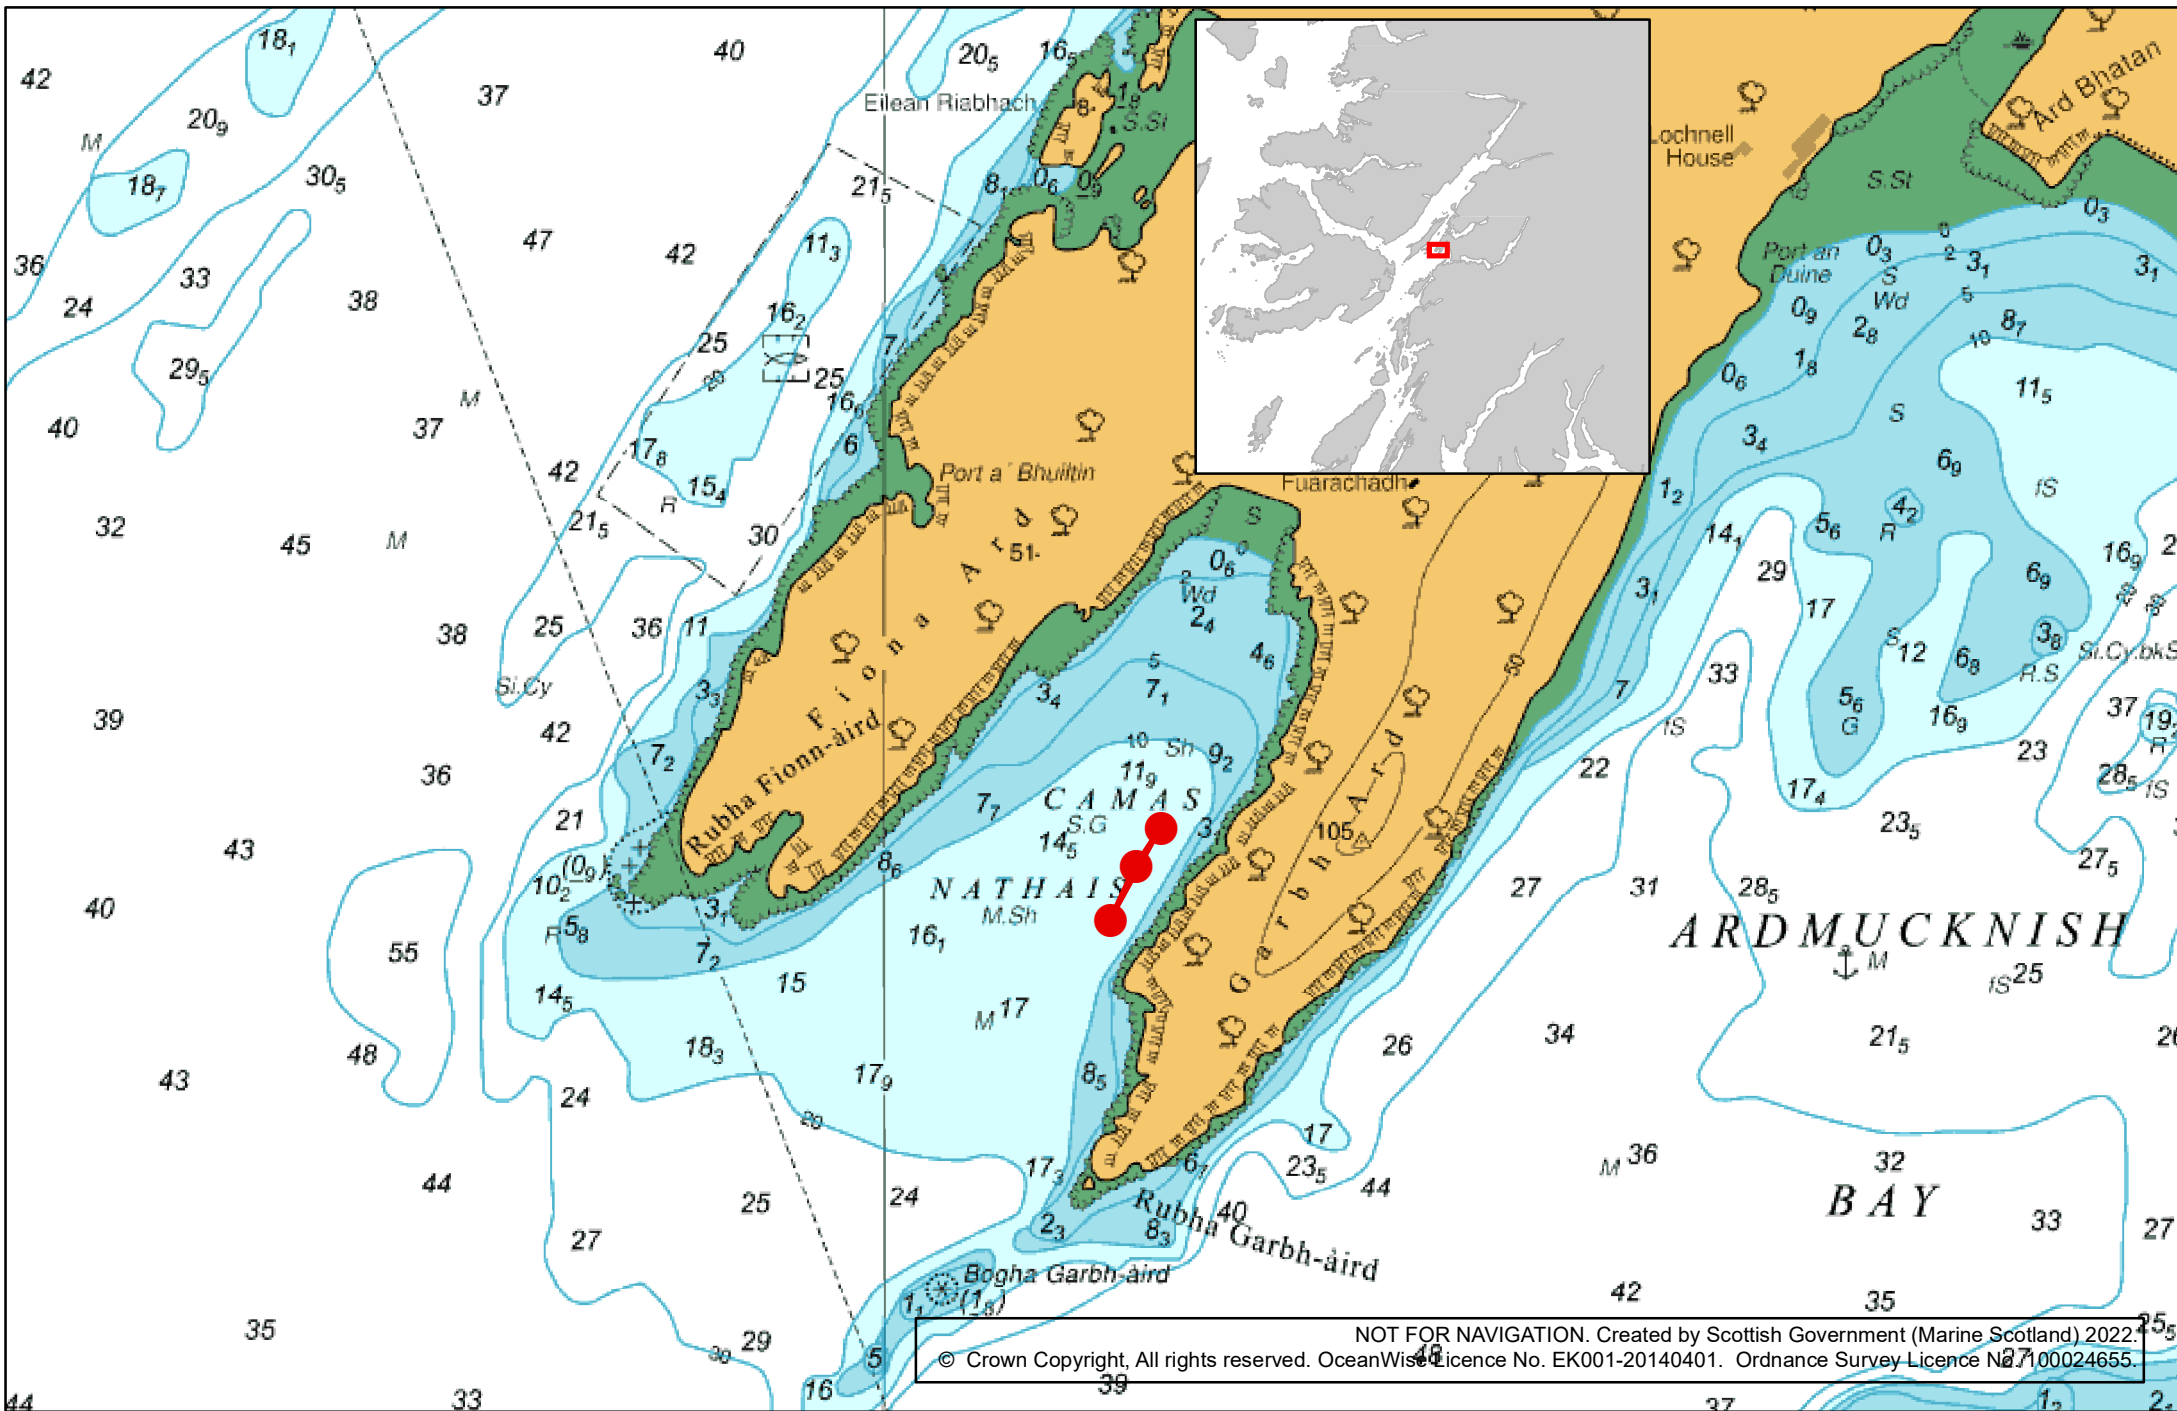

Annex One to MS-00009863  
Chart showing location of Licensed Activity

NOT FOR NAVIGATION. Created by Scottish Government (Marine Scotland) 2022.  
© Crown Copyright, All rights reserved. OceanWise Licence No. EK001-20140401. Ordnance Survey Licence No. 27100024655.