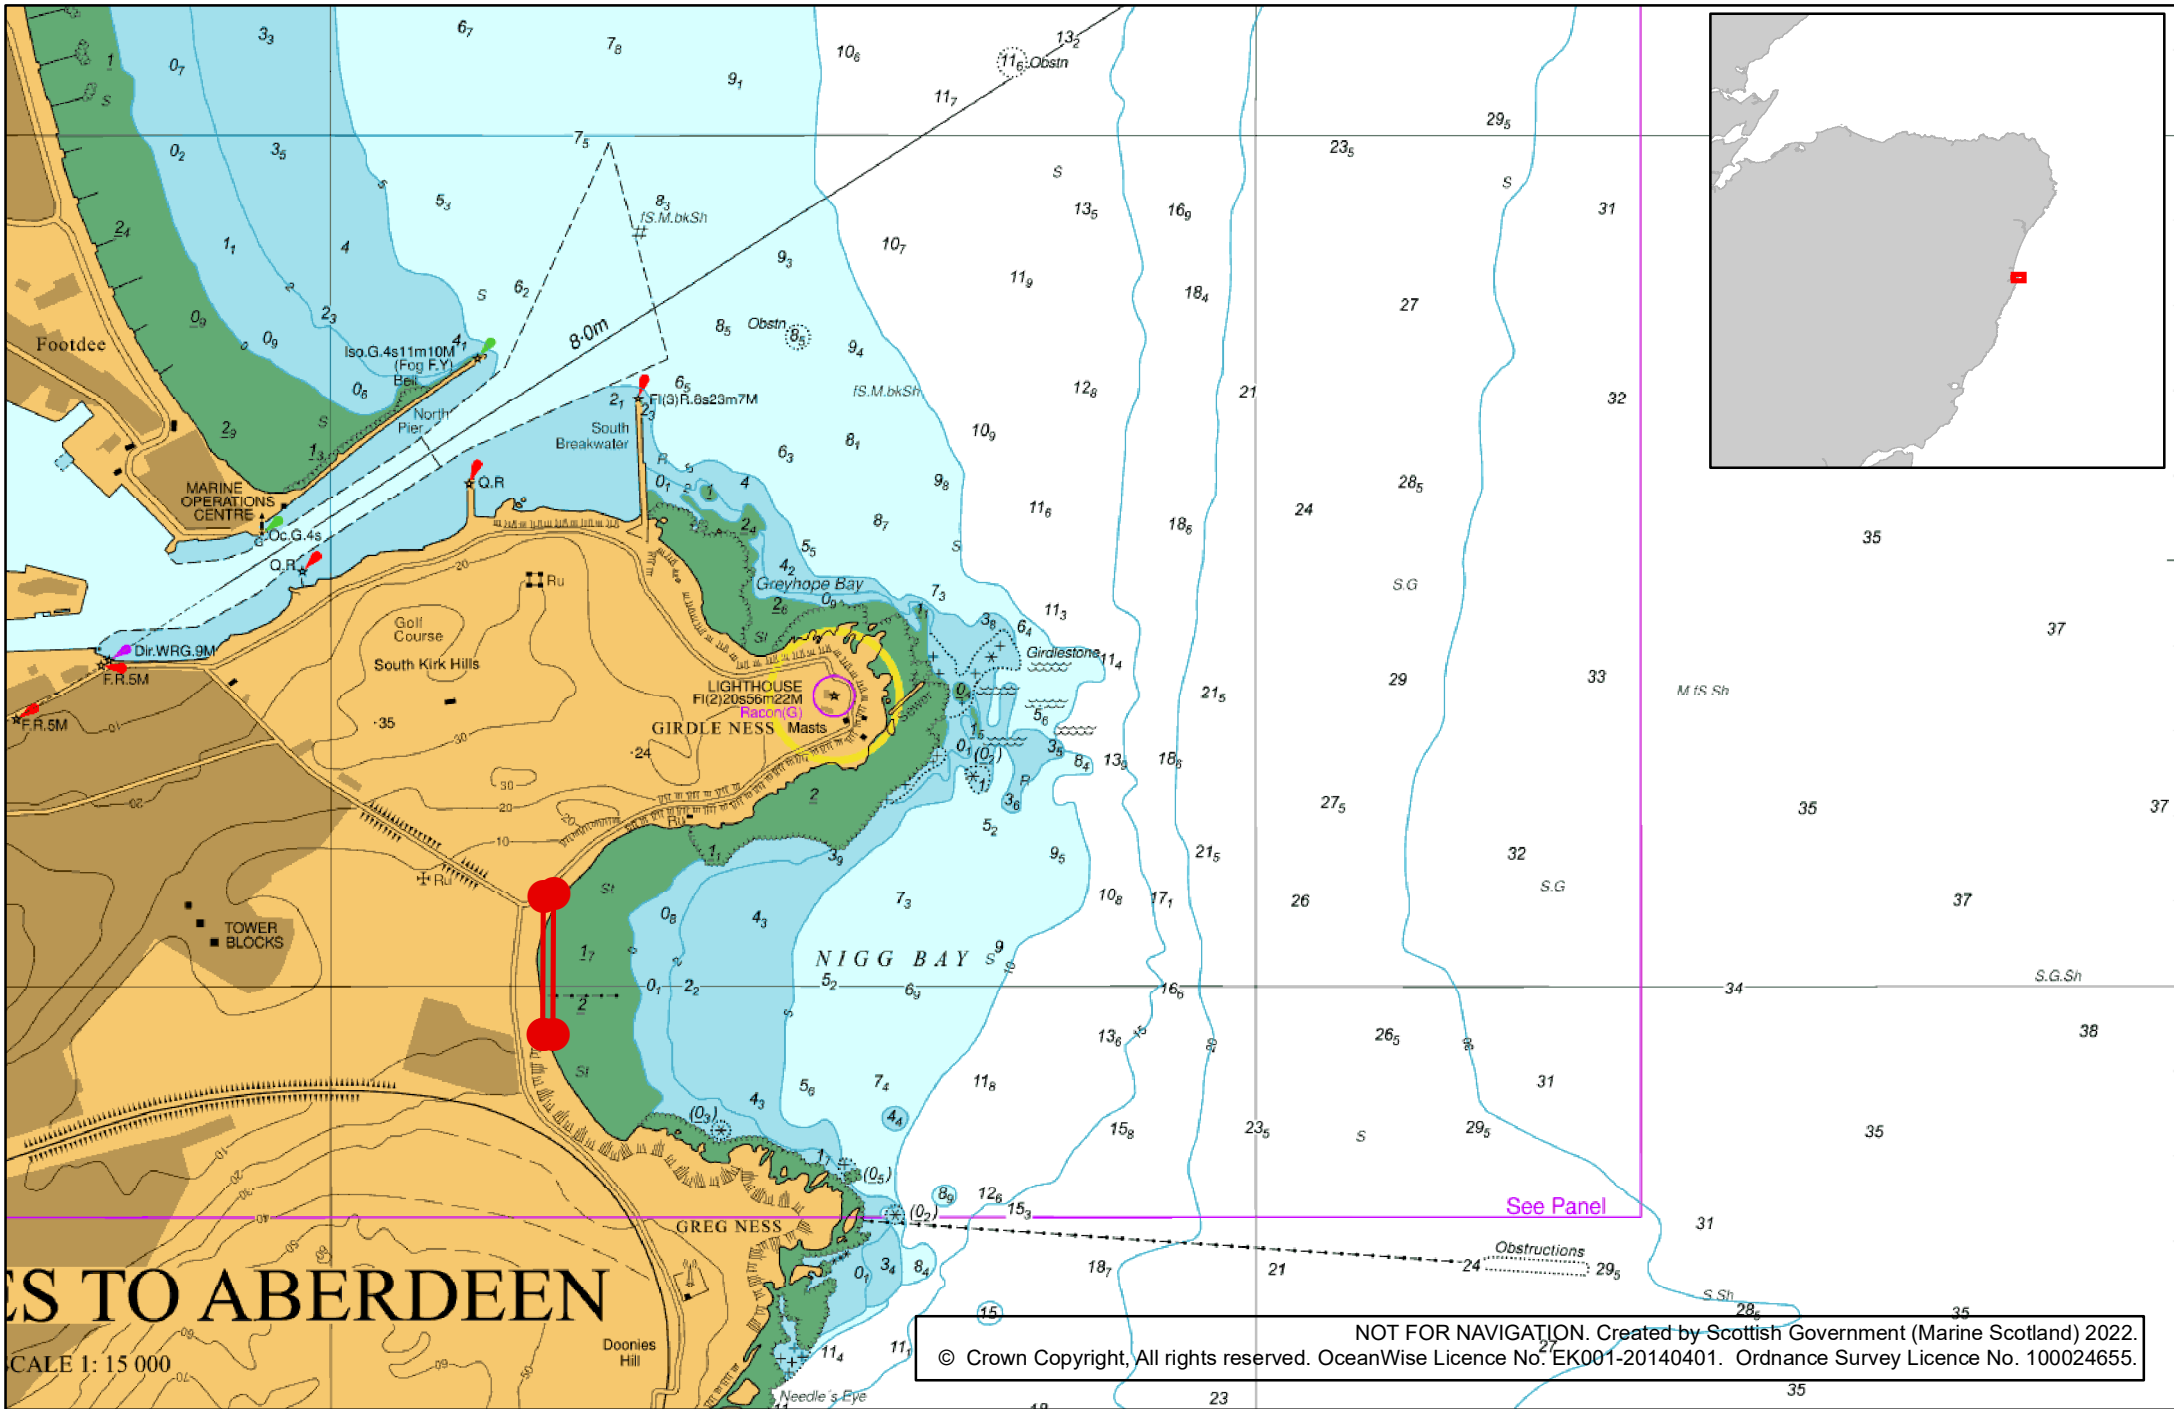

# Annex One to MS-00009924

## Chart showing location of Licensed Activity

IS TO ABERDEEN  
SCALE 1: 15 000

NOT FOR NAVIGATION. Created by Scottish Government (Marine Scotland) 2022.  
© Crown Copyright, All rights reserved. OceanWise Licence No. EK001-20140401. Ordnance Survey Licence No. 100024655.