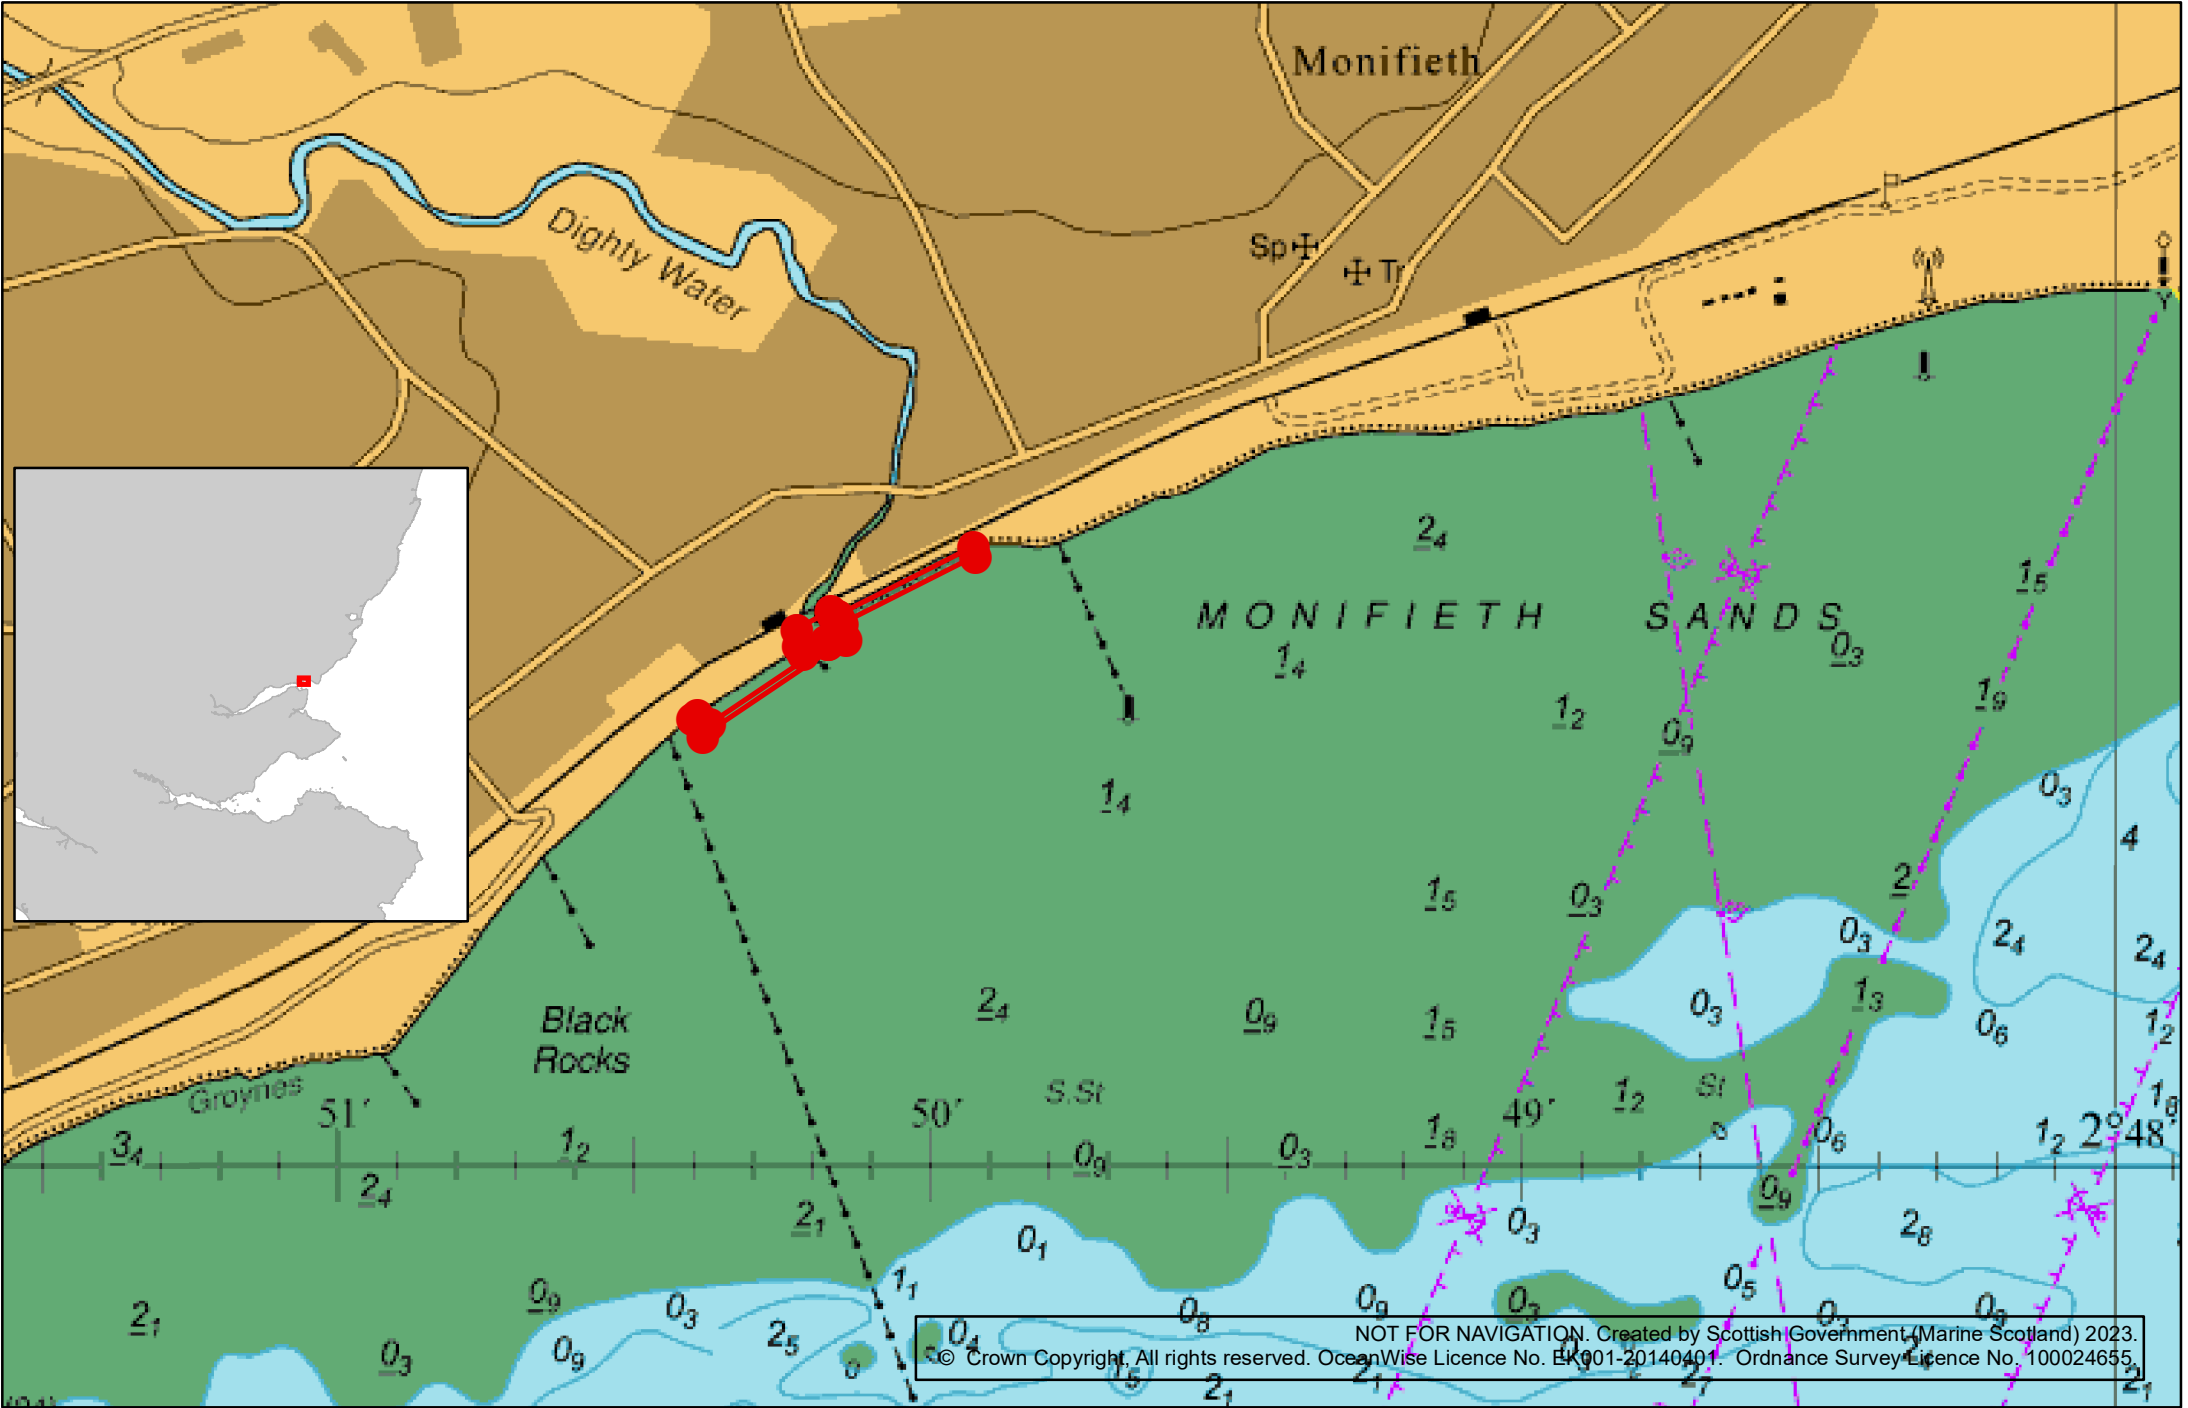

Annex One to MS-00010243
Chart showing location of Licensed Activity

NOT FOR NAVIGATION. Created by Scottish Government (Marine Scotland) 2023.
© Crown Copyright. All rights reserved. OceanWise Licence No. EK001-20140401. Ordnance Survey Licence No. 100024655.