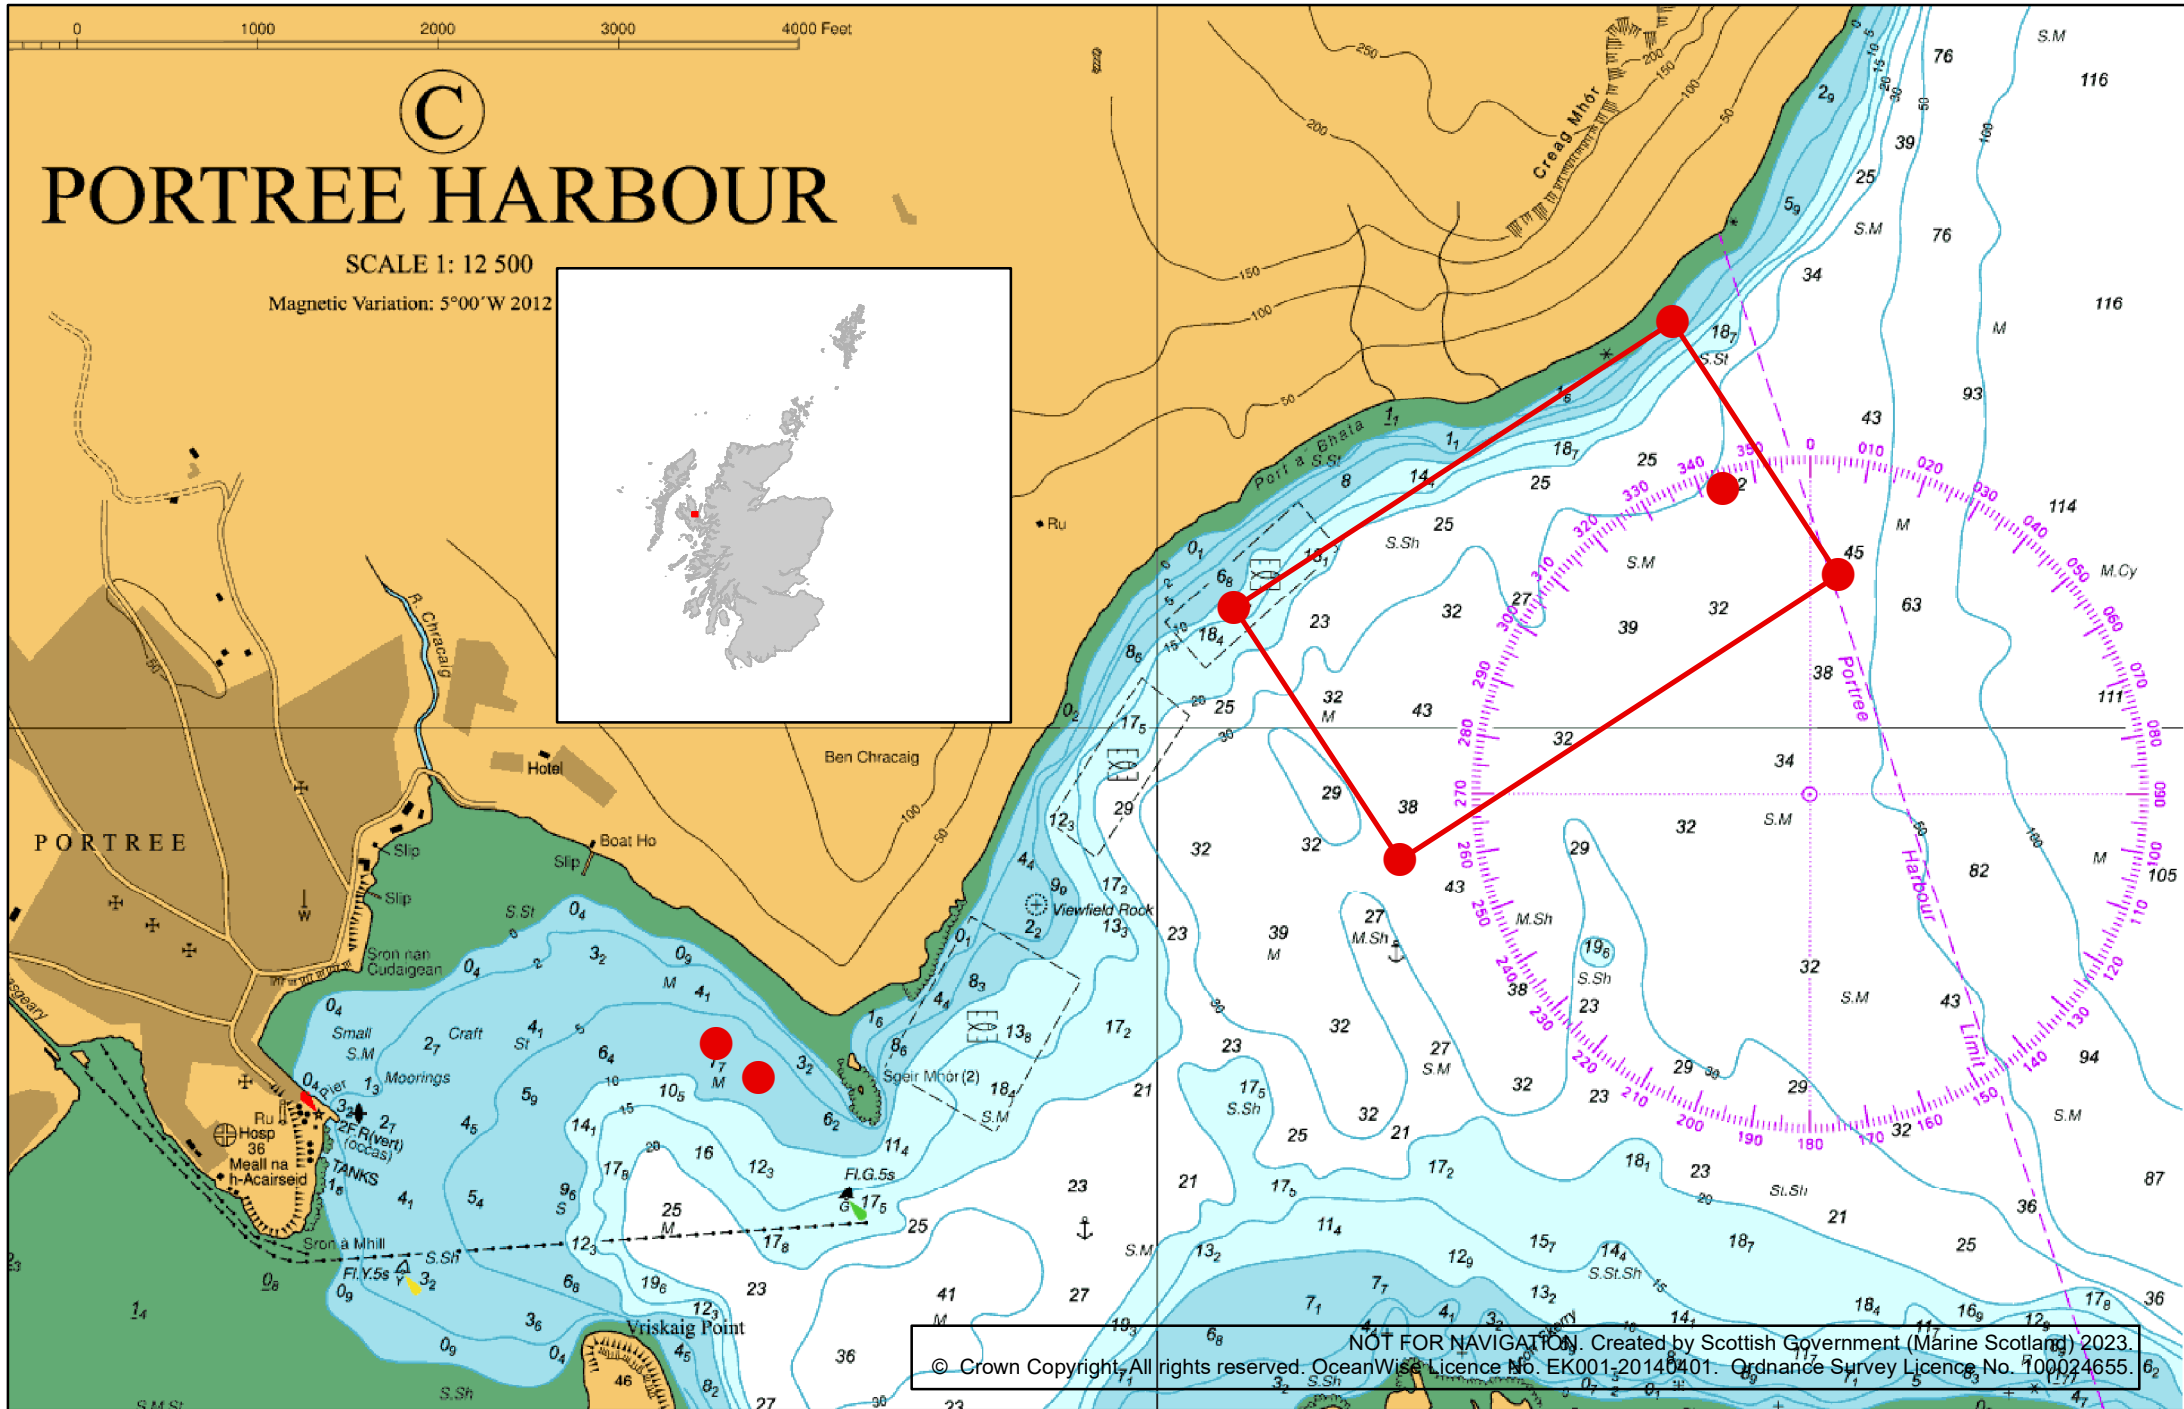

Annex One to MS-00010289
Chart showing location of Licensed Activity

NOT FOR NAVIGATION. Created by Scottish Government (Marine Scotland) 2023.
© Crown Copyright. All rights reserved. OceanWise Licence No. EK001-20140101. Ordnance Survey Licence No. 100024655.