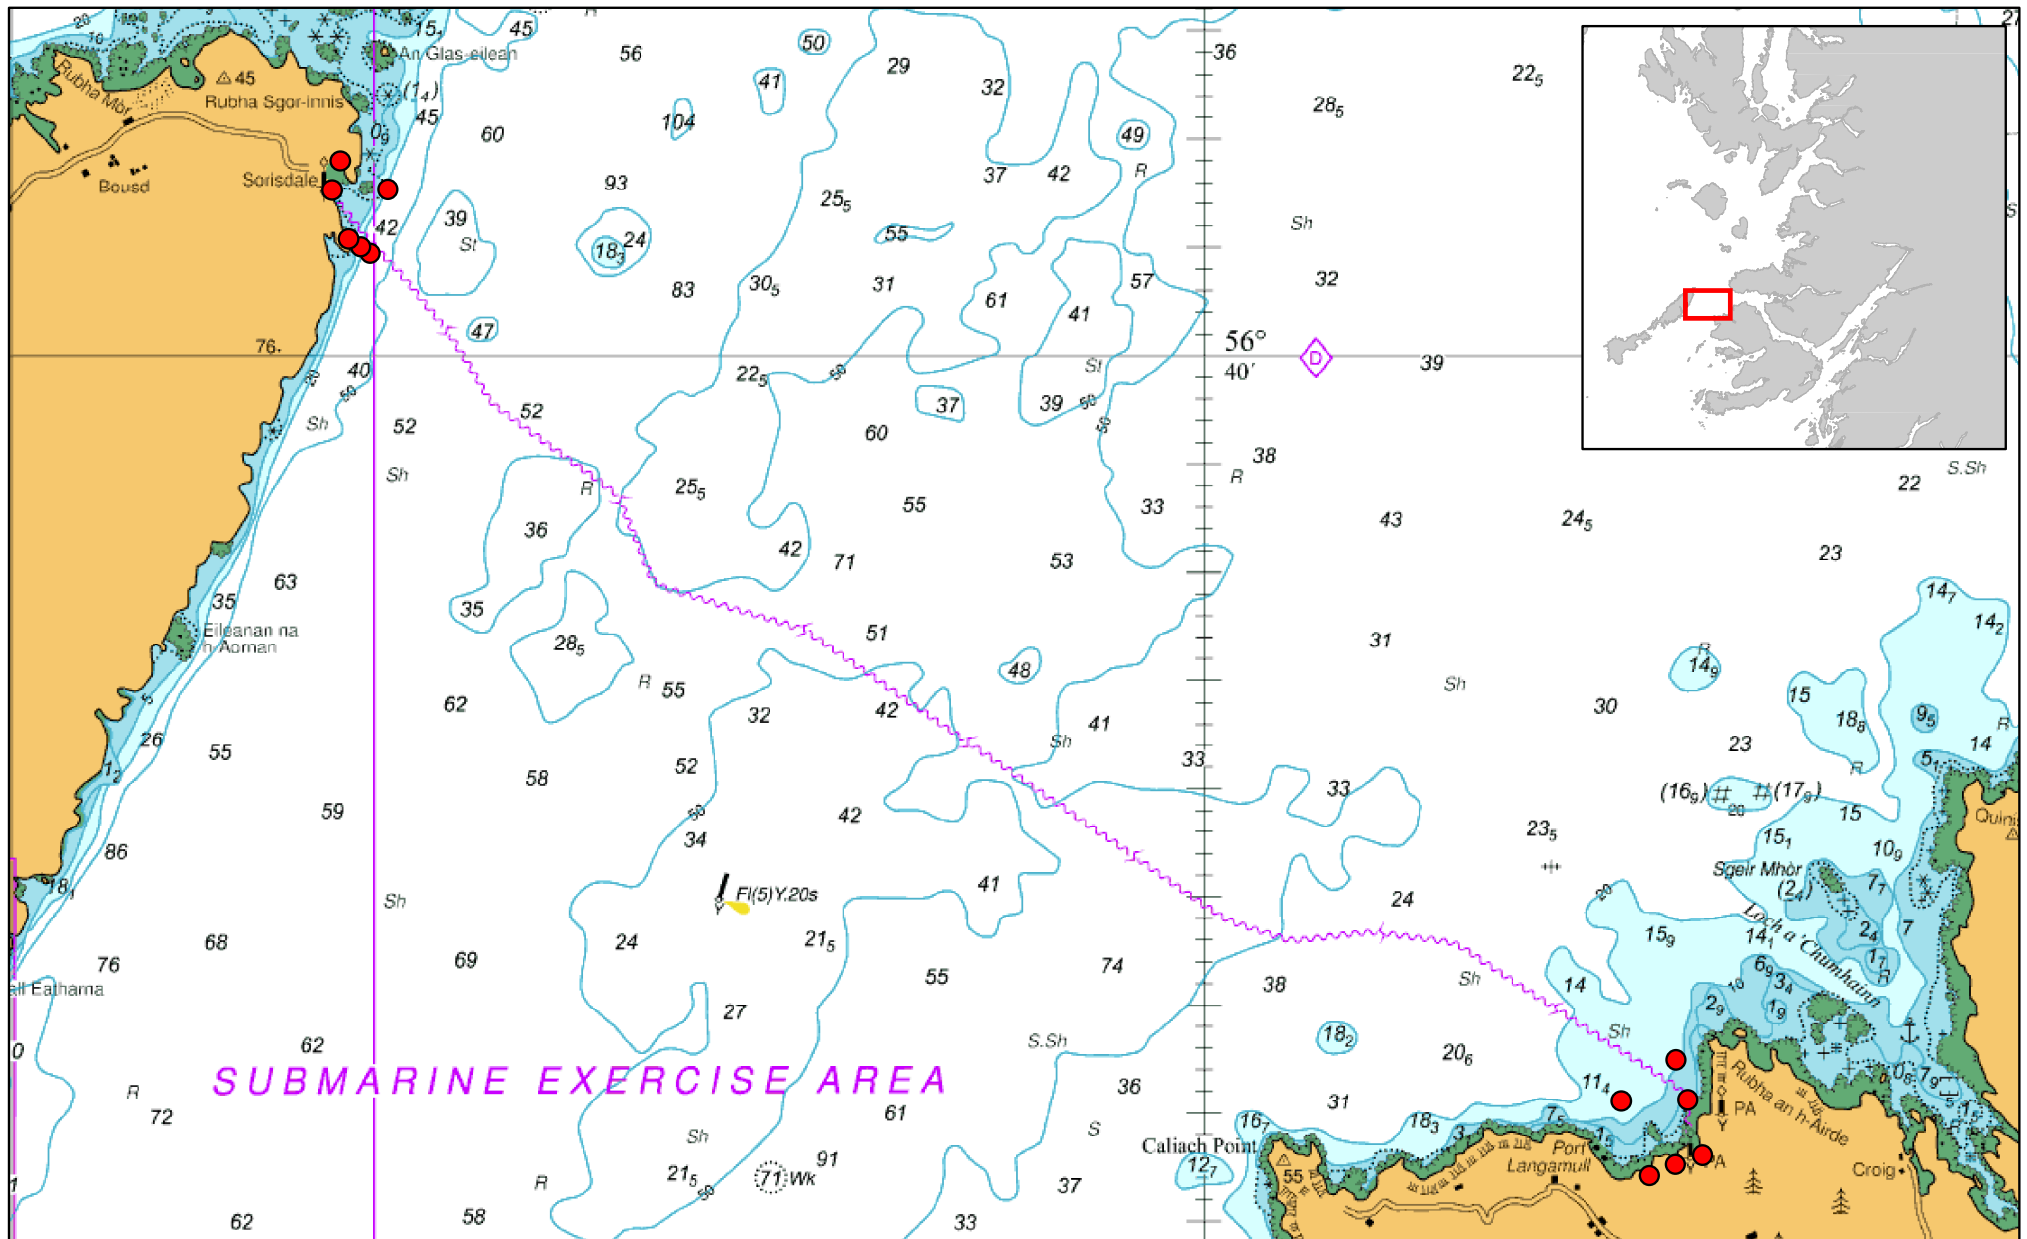

Annex One to MS-00010846

Chart showing location of the Licensed Activity

NOT FOR NAVIGATION. Created by Scottish Government (Marine Directorate) 2024.
© Crown Copyright, All rights reserved. OceanWise Licence No. EK001-20140401. Ordnance Survey Licence No. 100024655.