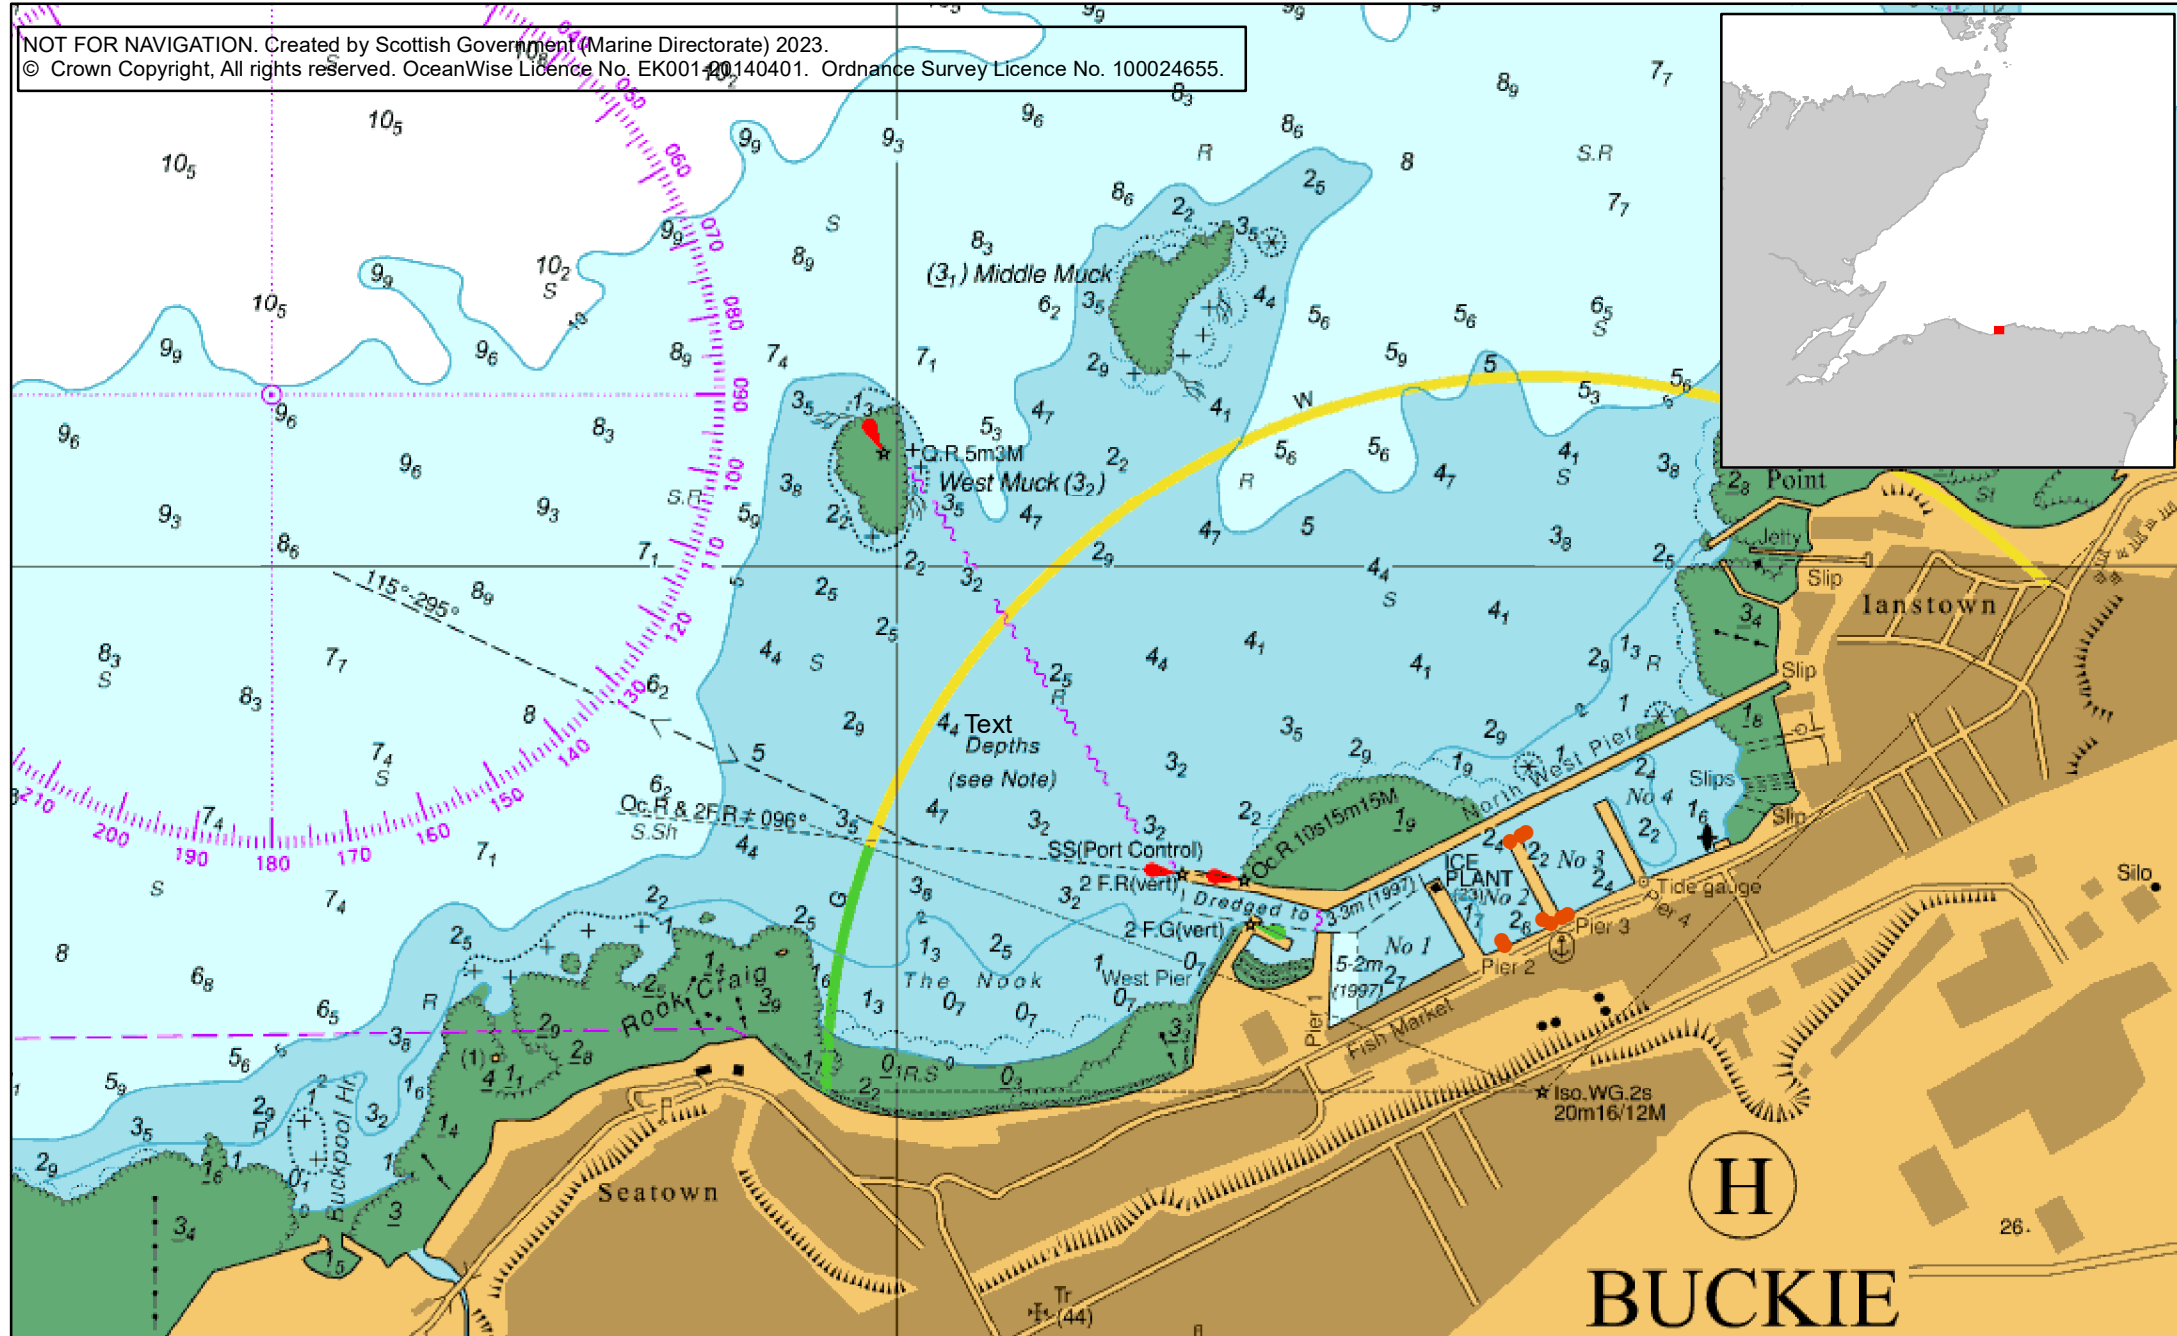

Annex One to Licence Number MS-00010584  
Chart showing location of Licensed Activity

NOT FOR NAVIGATION. Created by Scottish Government (Marine Directorate) 2023.  
© Crown Copyright, All rights reserved. OceanWise Licence No. EK00120140401. Ordnance Survey Licence No. 100024655.