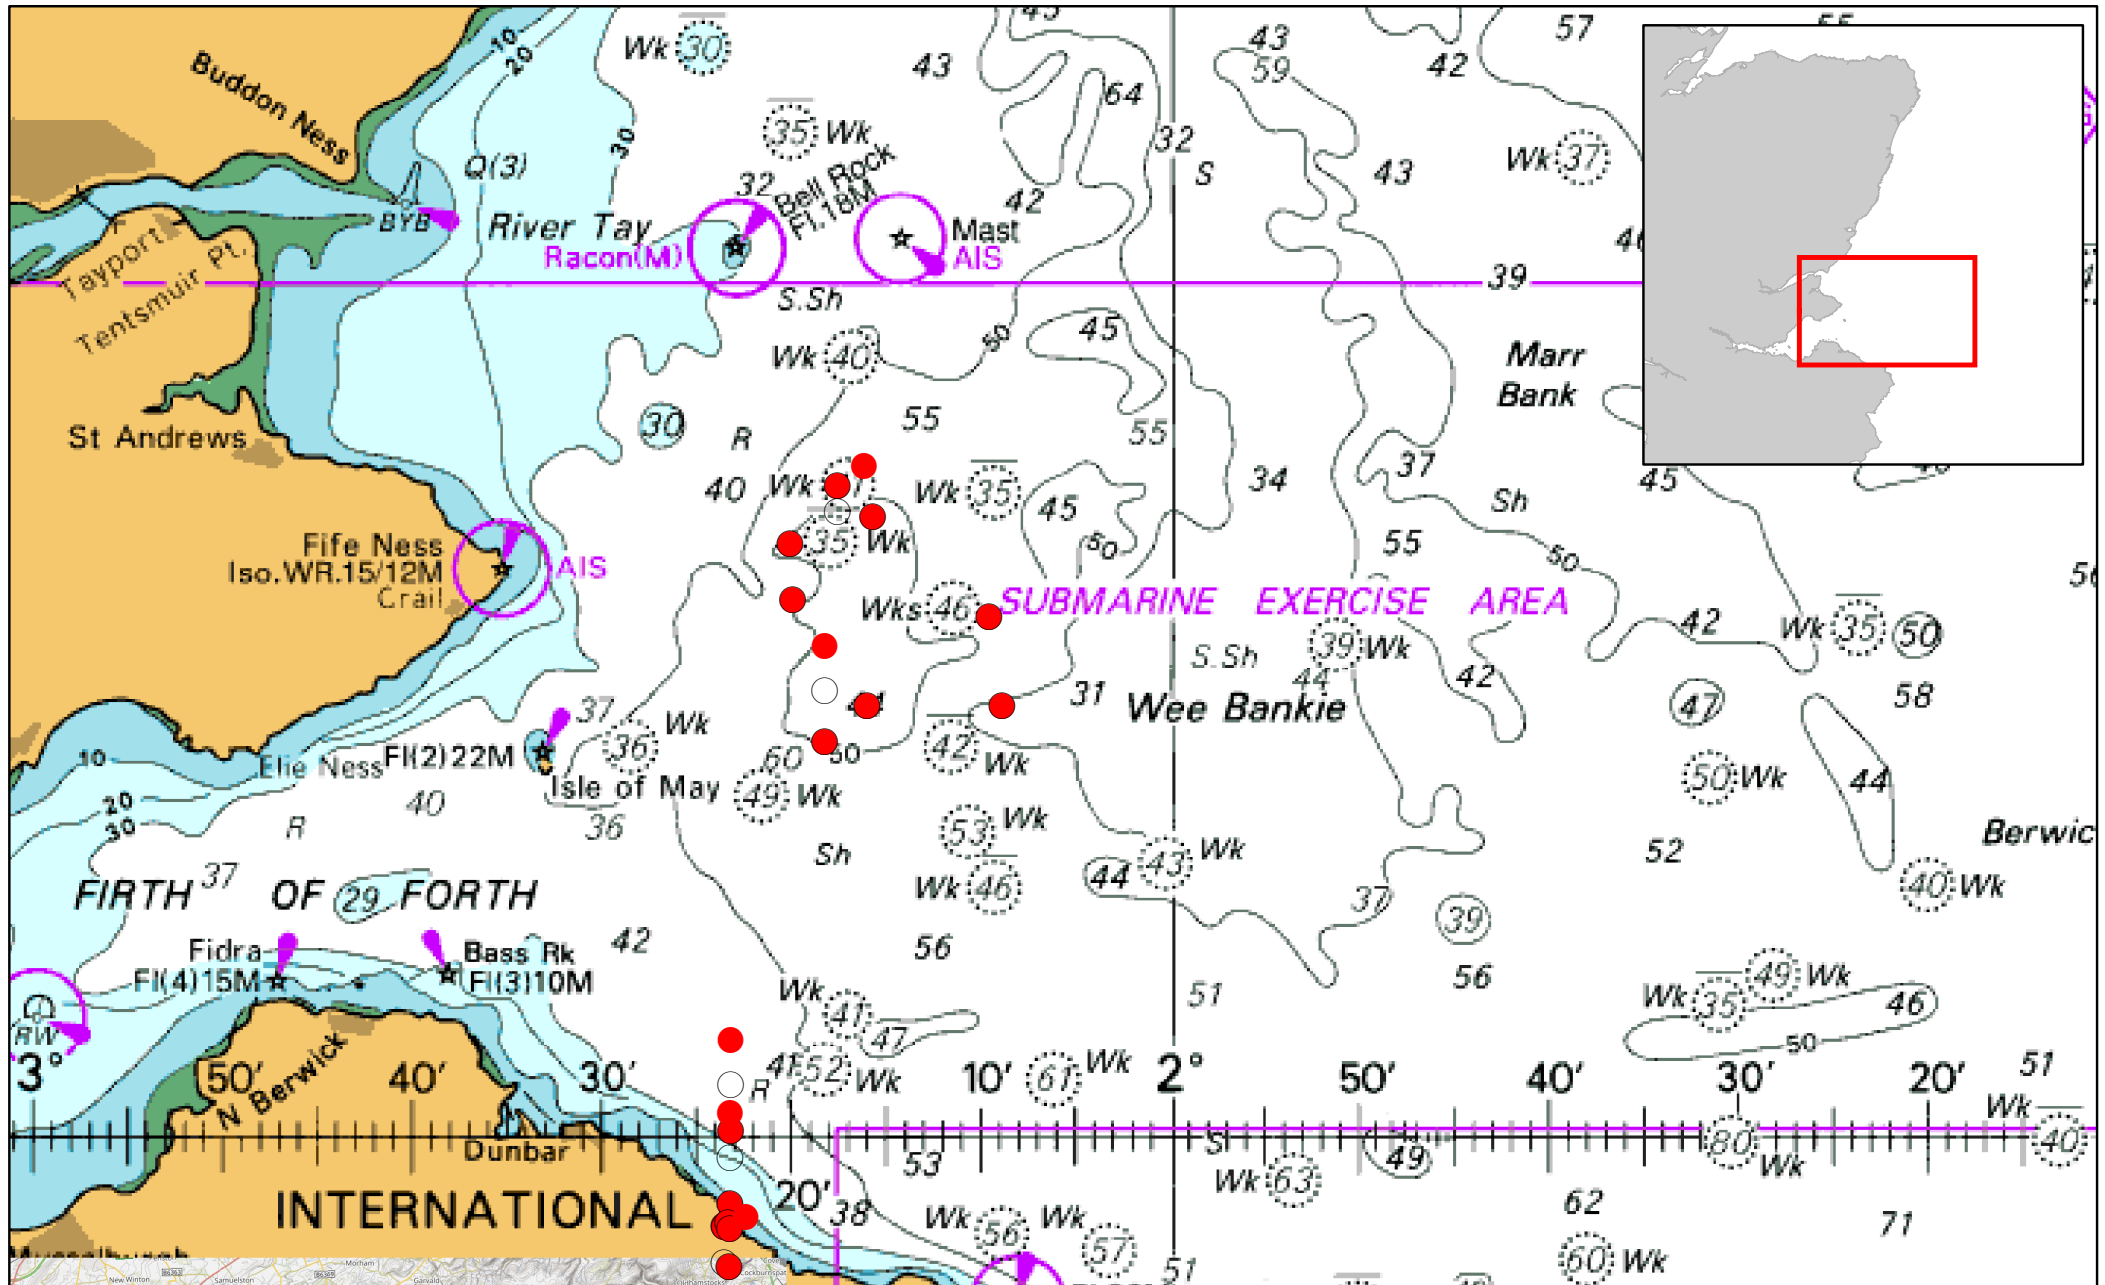

Annex One to Licence MS-00010757

Chart showing location of the Licensed Activity

NOT FOR NAVIGATION. Created by Scottish Government (Marine Directorate) 2024.
© Crown Copyright, All rights reserved. OceanWise Licence No. EK001-20140401. Ordnance Survey Licence No. 100024655.