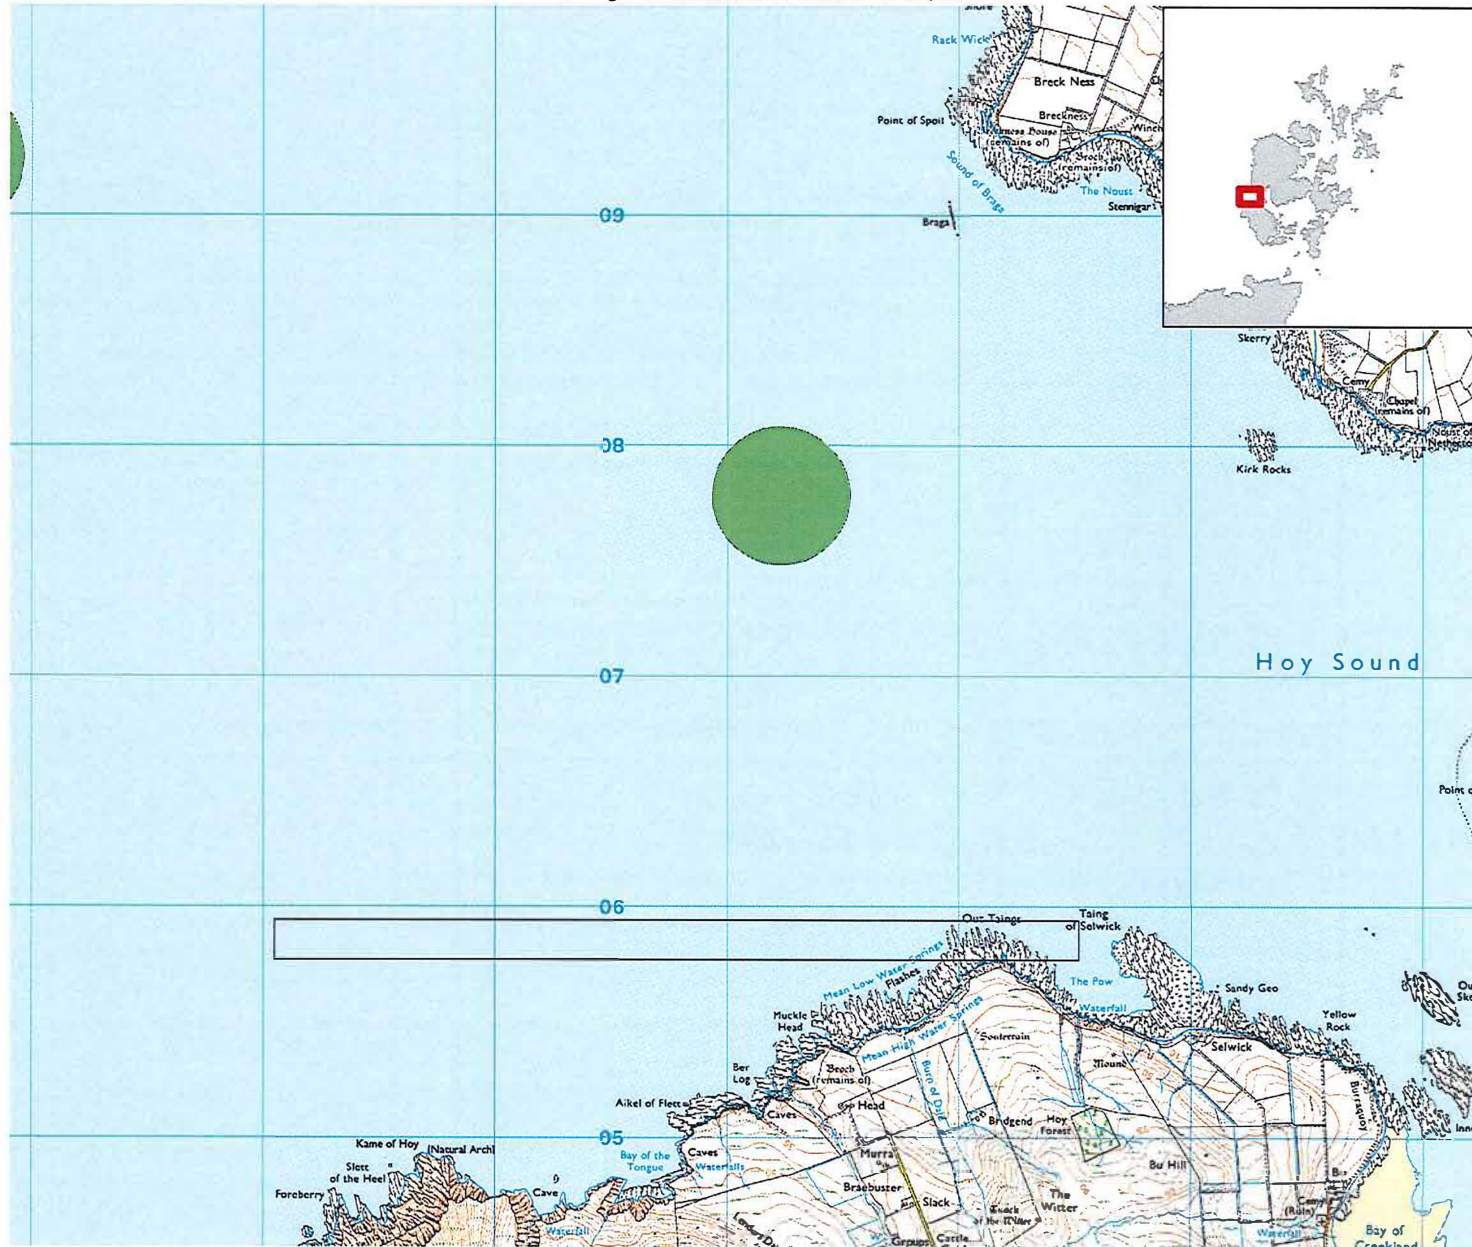

Annex Three to Licence MS-00010803
Chart showing the location of Stromness C disposal site

NOT FOR NAVIGATION. Created by Scottish Government (Marine Directorate) 2024.
© Crown Copyright, All rights reserved. OceanWise Licence No. EK001-20140401. Ordnance Survey Licence No. 100024655