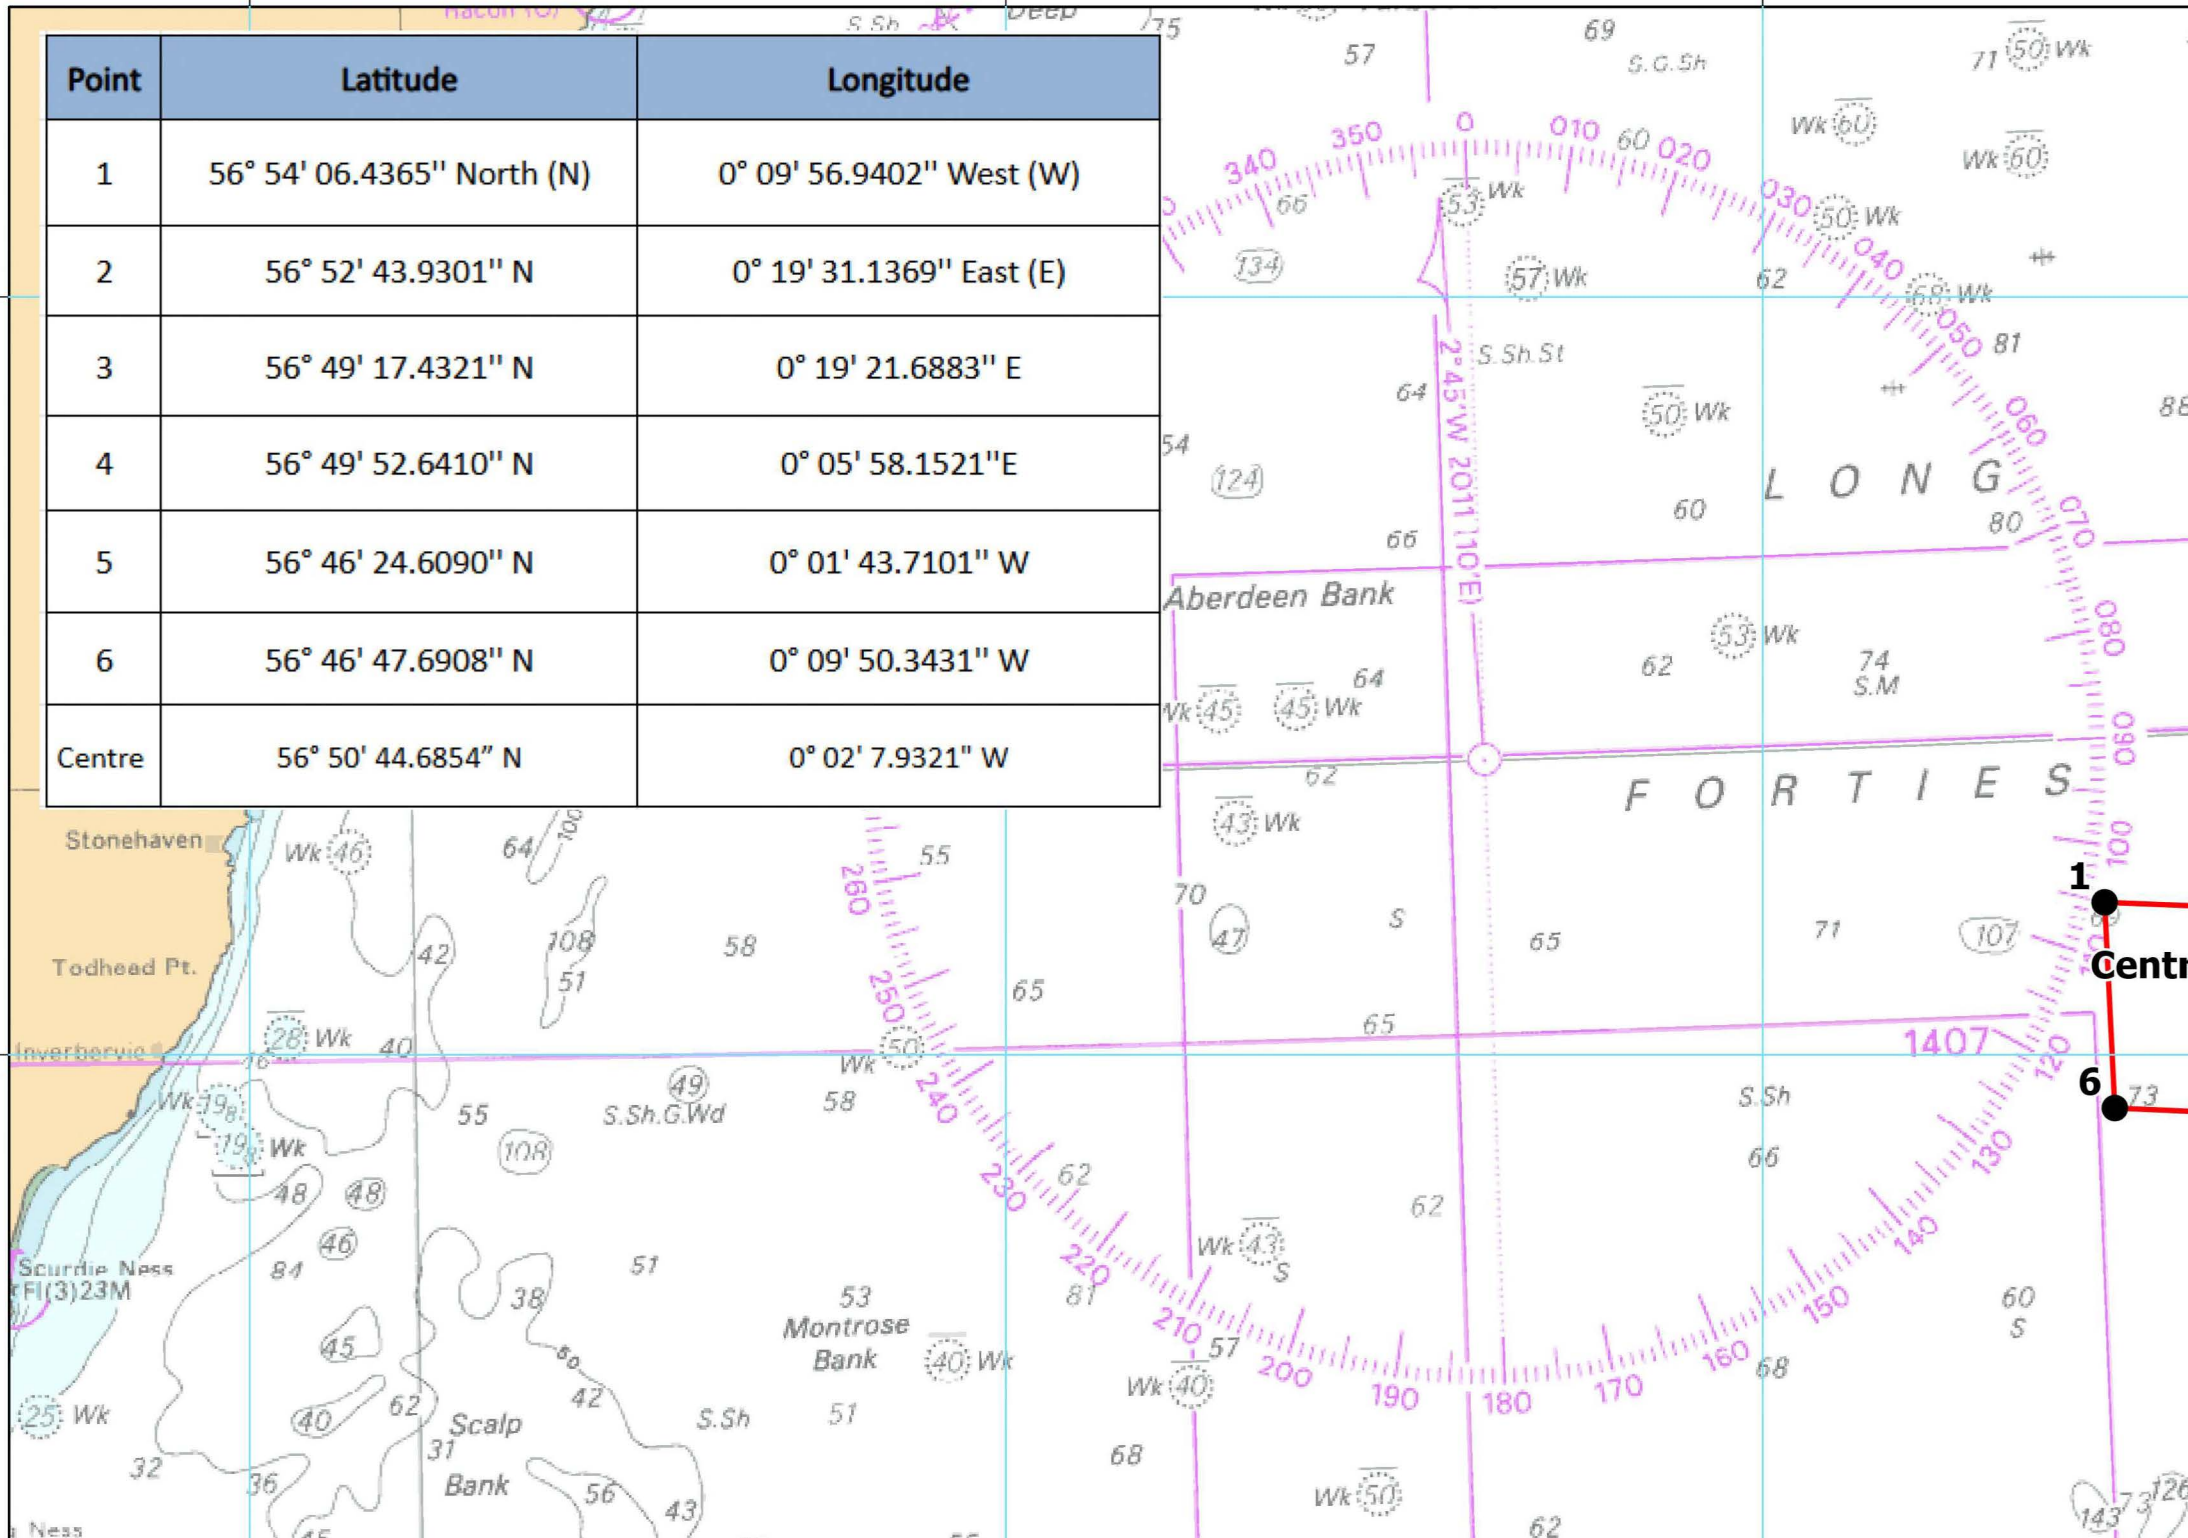

550000

600000

650000

Point	Latitude	Longitude
1	56° 54' 06.4365" North (N)	0° 09' 56.9402" West (W)
2	56° 52' 43.9301" N	0° 19' 31.1369" East (E)
3	56° 49' 17.4321" N	0° 19' 21.6883" E
4	56° 49' 52.6410" N	0° 05' 58.1521"E
5	56° 46' 24.6090" N	0° 01' 43.7101" W
6	56° 46' 47.6908" N	0° 09' 50.3431" W
Centre	56° 50' 44.6854" N	0° 02' 7.9321" W

6350000

6300000

1

Centre

6