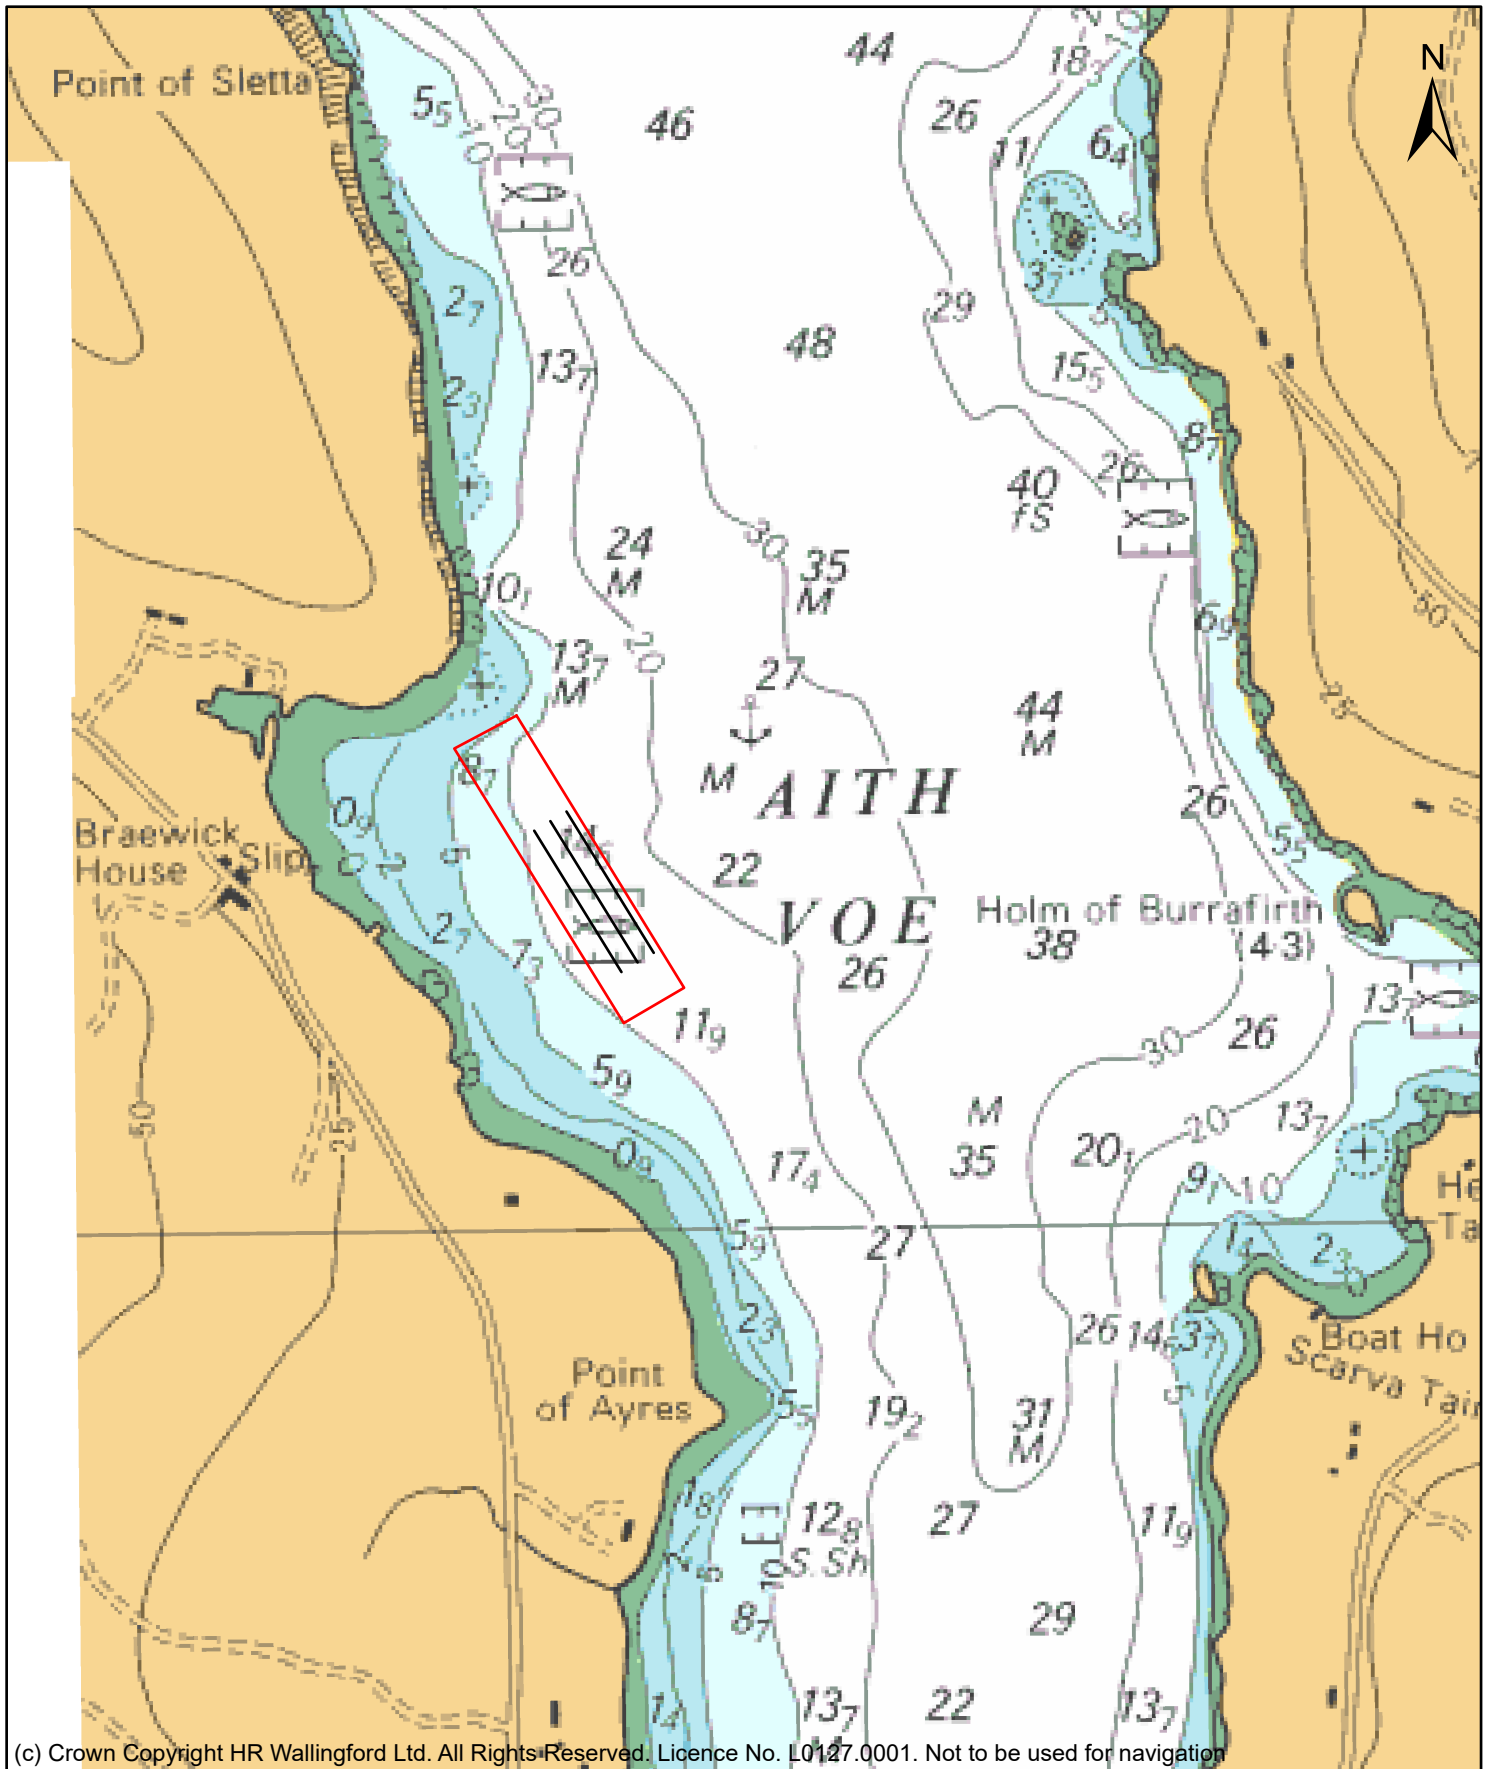

Appendix 2 - Bight of Braewick Admiralty Chart 2022

(c) Crown Copyright HR Wallingford Ltd. All Rights Reserved. Licence No. L0127.0001. Not to be used for navigation

— BOB Longlines

□ BOB MCA

1:10,000