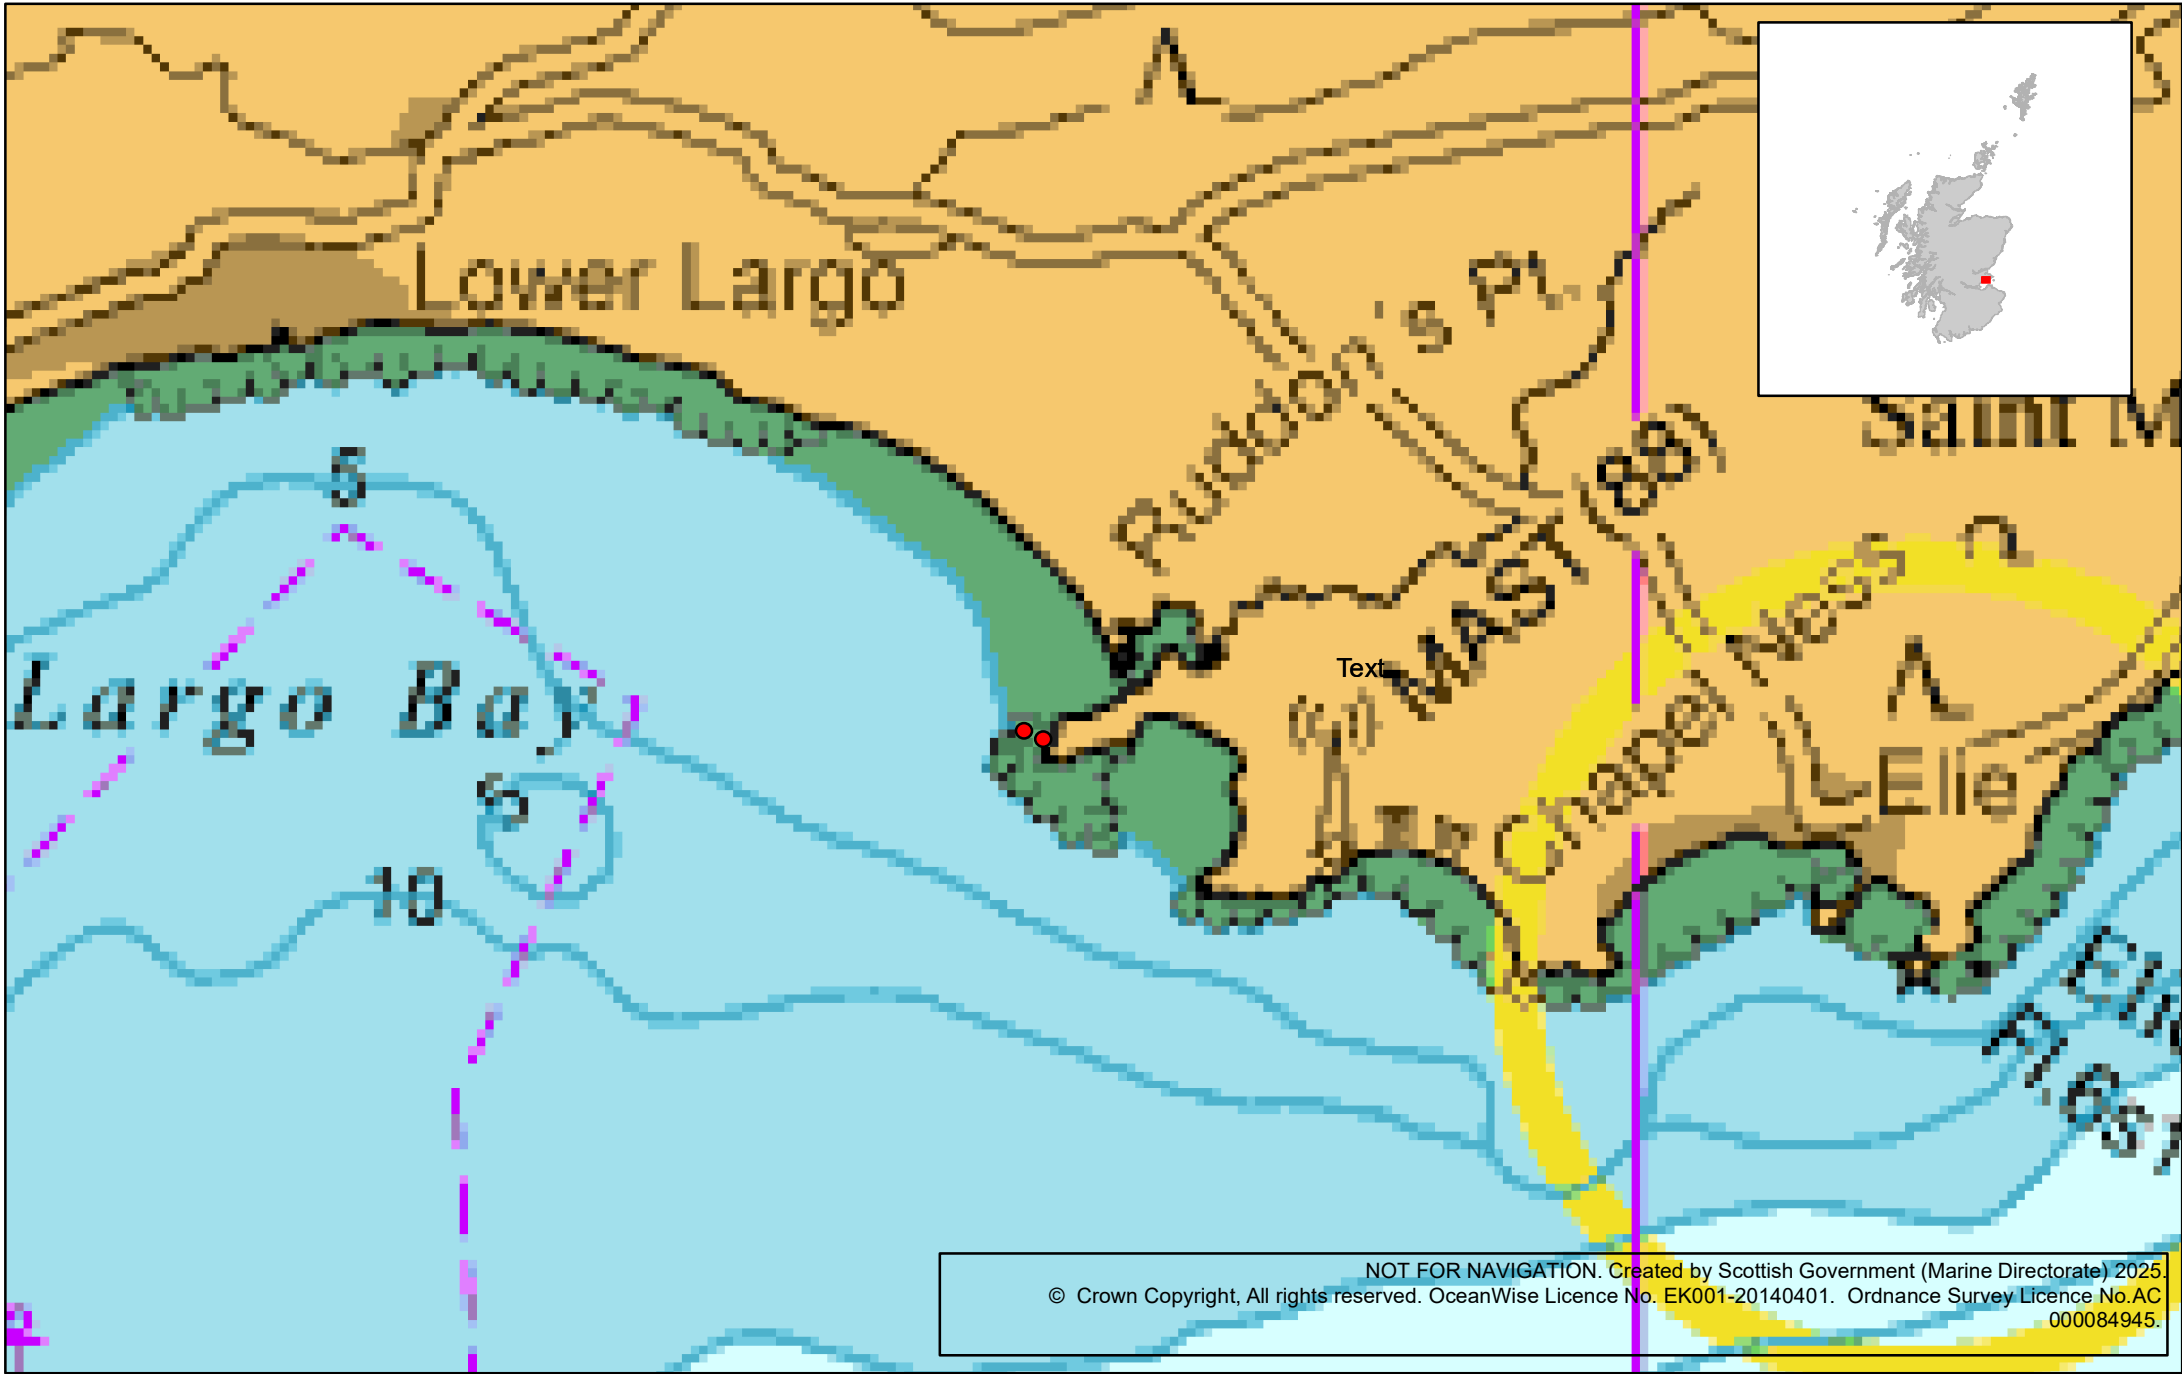

00011030 Chart

NOT FOR NAVIGATION. Created by Scottish Government (Marine Directorate) 2025.  
© Crown Copyright, All rights reserved. OceanWise Licence No. EK001-20140401. Ordnance Survey Licence No.AC 000084945.