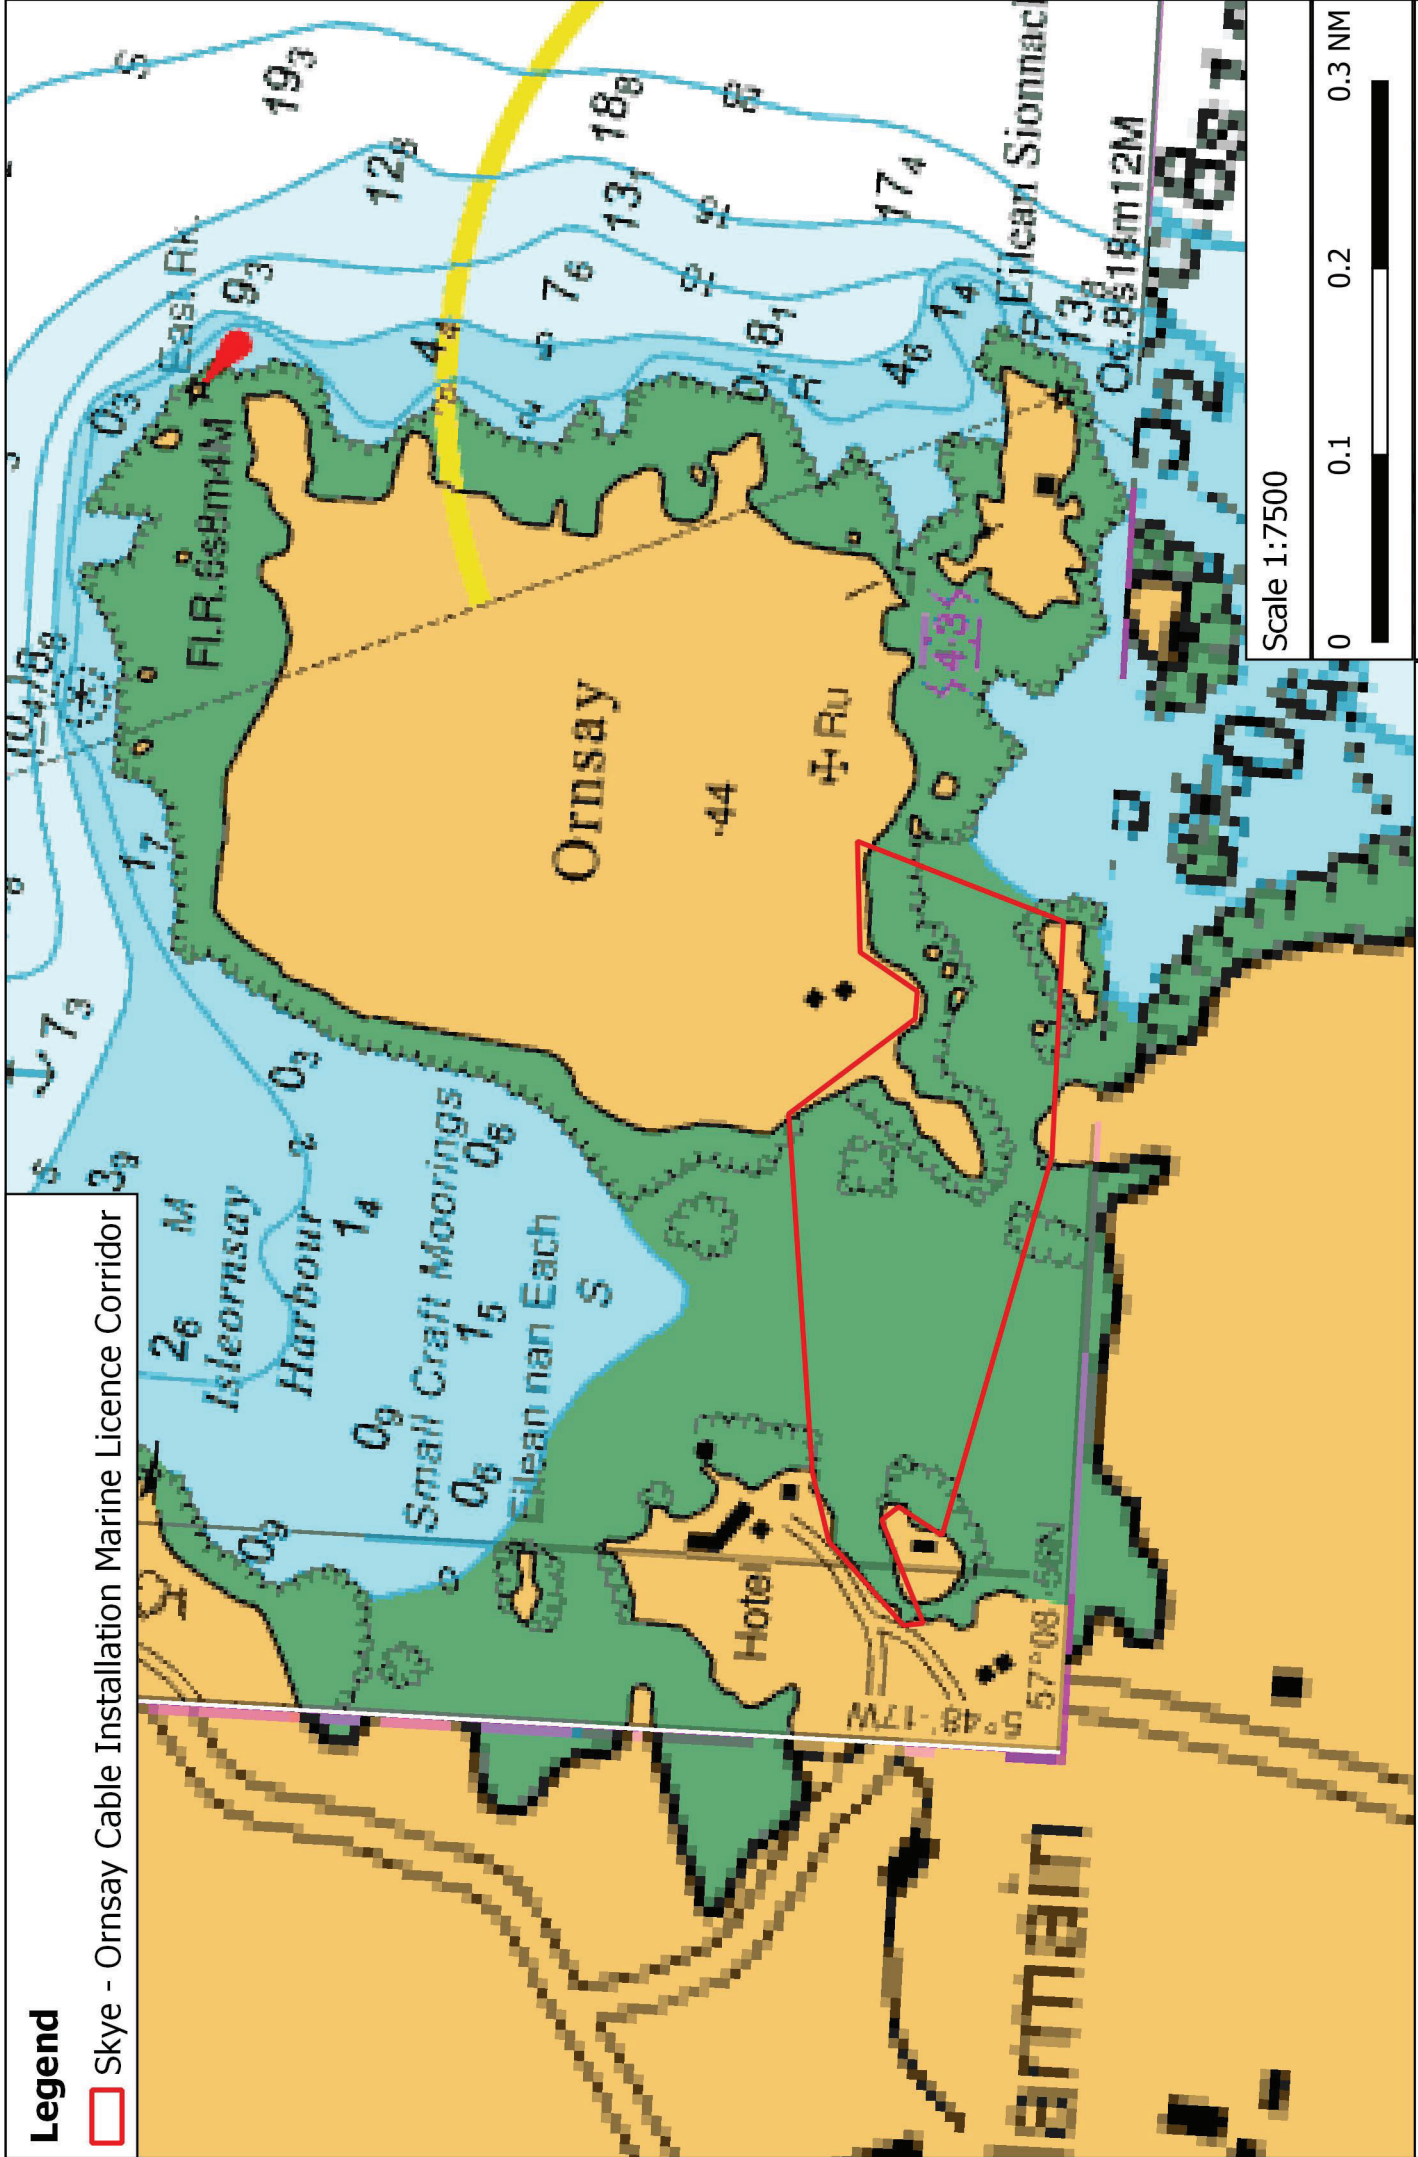

Legend

 Skye - Ornsay Cable Installation Marine Licence Corridor

The Marine Licence corridor has been simplified to limit the number of vertices. The boundary of the licence corridor should be assumed as MHWS.

© British Crown and OceanWise, 2022. All rights reserved. License No. EMS-EK001-689060. Not to be used for Navigation.

Legend

 Skye - Ornsay Cable Installation Marine Licence Corridor

Scale 1:5000

0 100 200 300 m

The Marine Licence corridor has been simplified to limit the number of vertices. The boundary of the licence corridor should be assumed as MHWS.

Image © 2022 Airbus. Not to be used for Navigation.