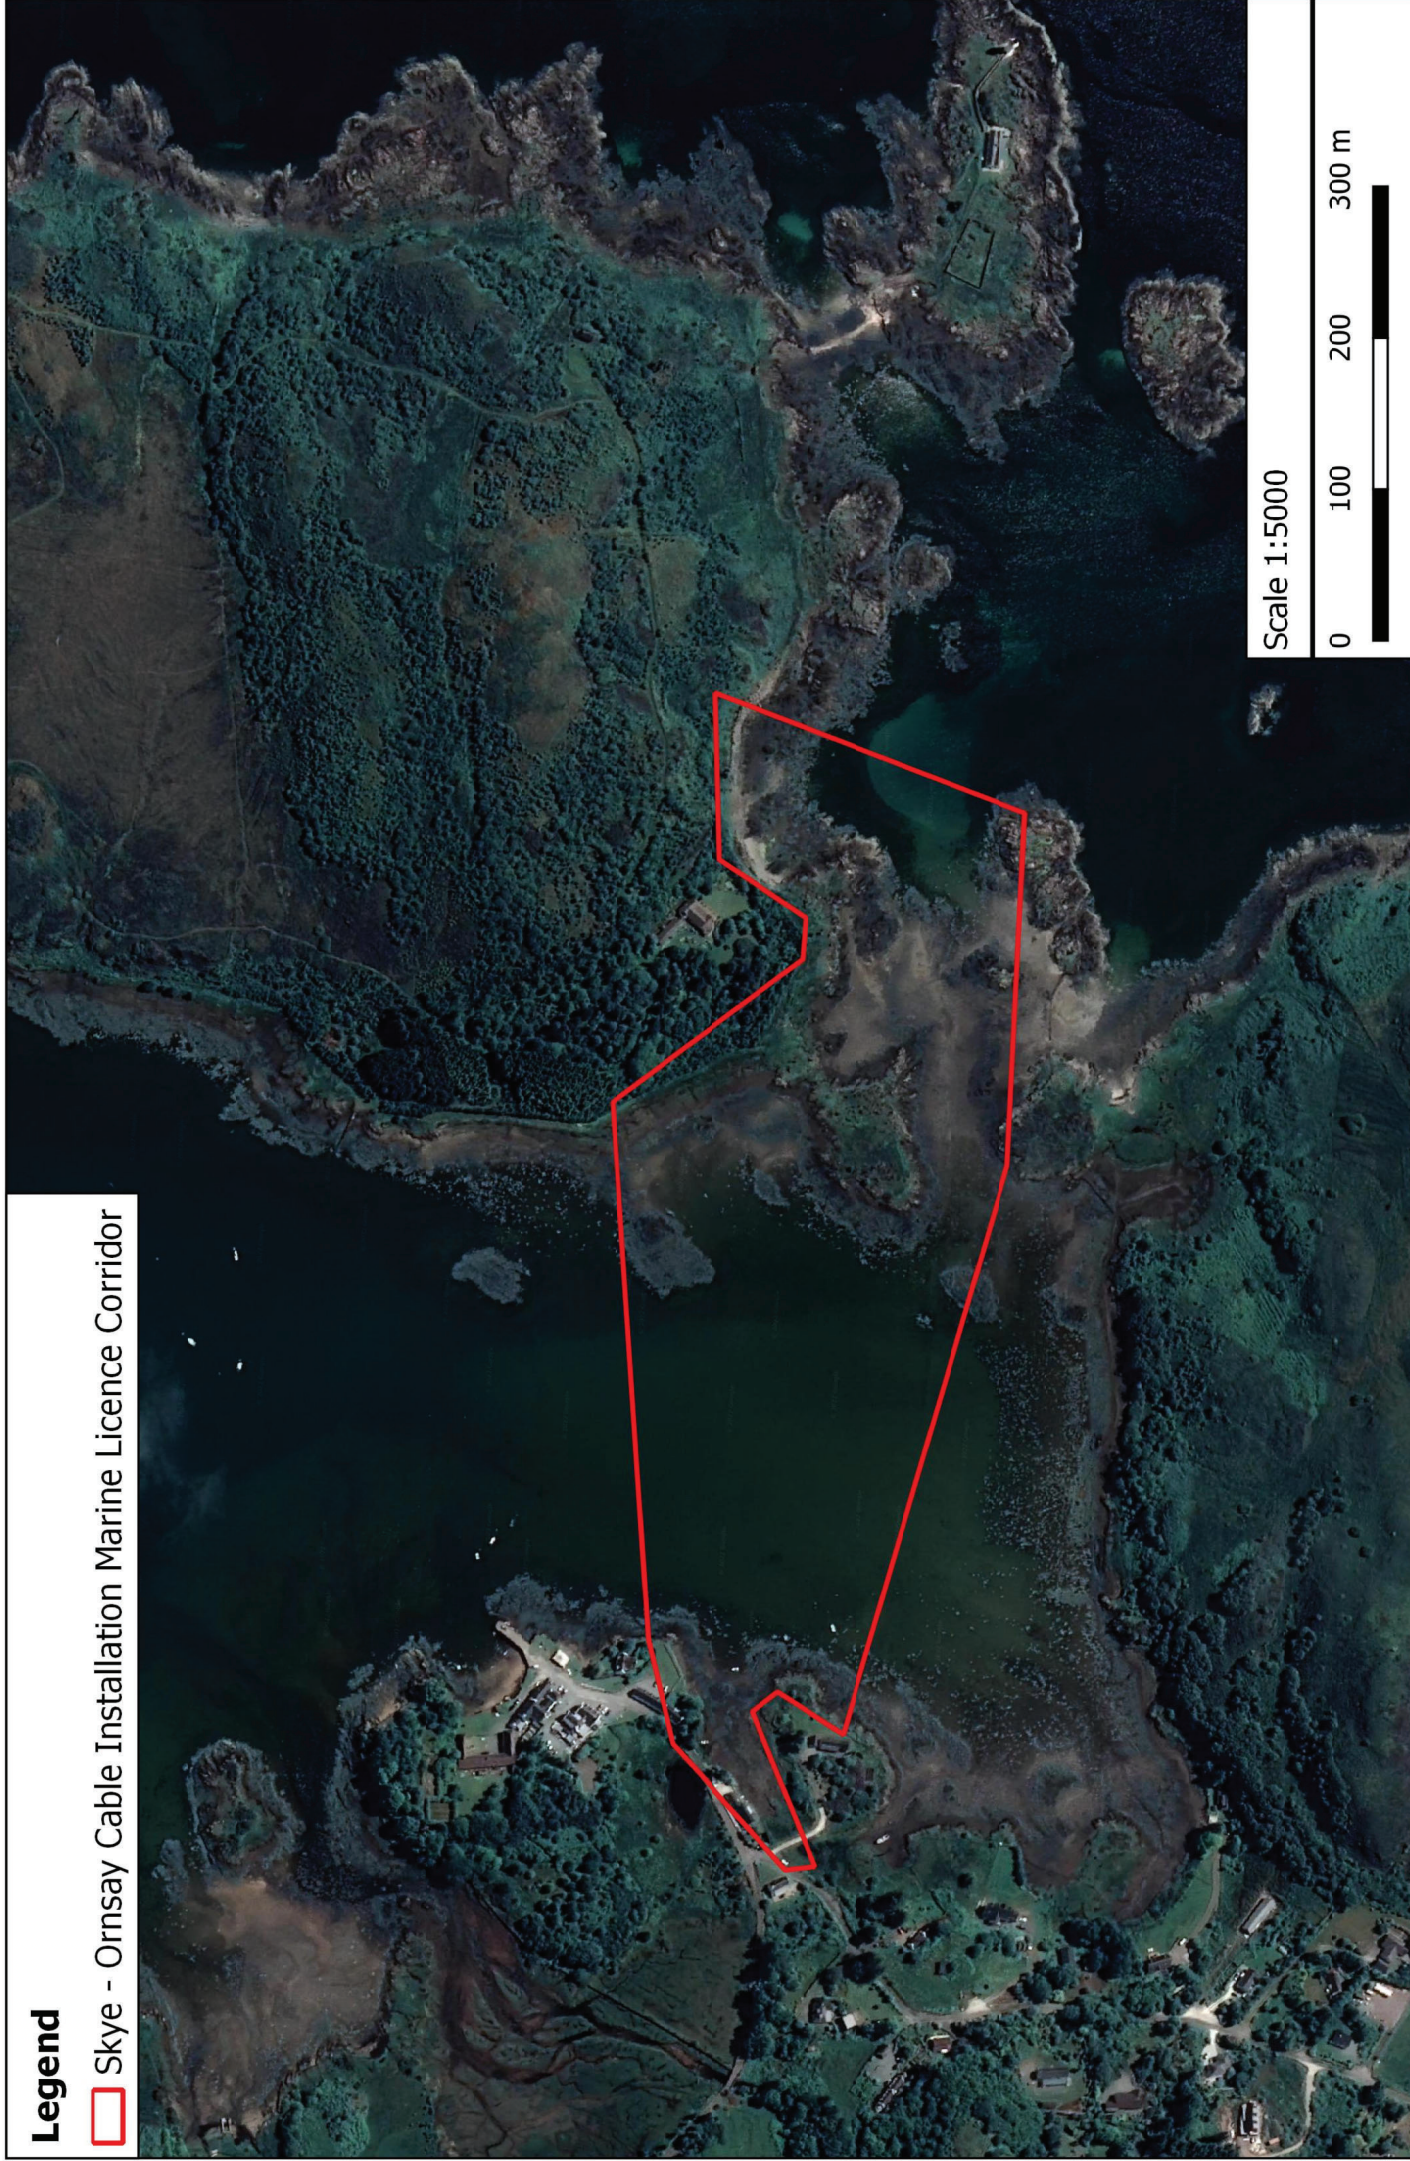

Legend

 Skye - Ornsay Cable Installation Marine Licence Corridor

The Marine Licence corridor has been simplified to limit the number of vertices. The boundary of the licence corridor should be assumed as MHWS.

© British Crown and OceanWise, 2022. All rights reserved. License No. EMS-EK001-689060. Not to be used for Navigation.

Legend

 Skye - Ornsay Cable Installation Marine Licence Corridor

Scale 1:5000

0 100 200 300 m

The Marine Licence corridor has been simplified to limit the number of vertices. The boundary of the licence corridor should be assumed as MHWS.

Image © 2022 Airbus. Not to be used for Navigation.