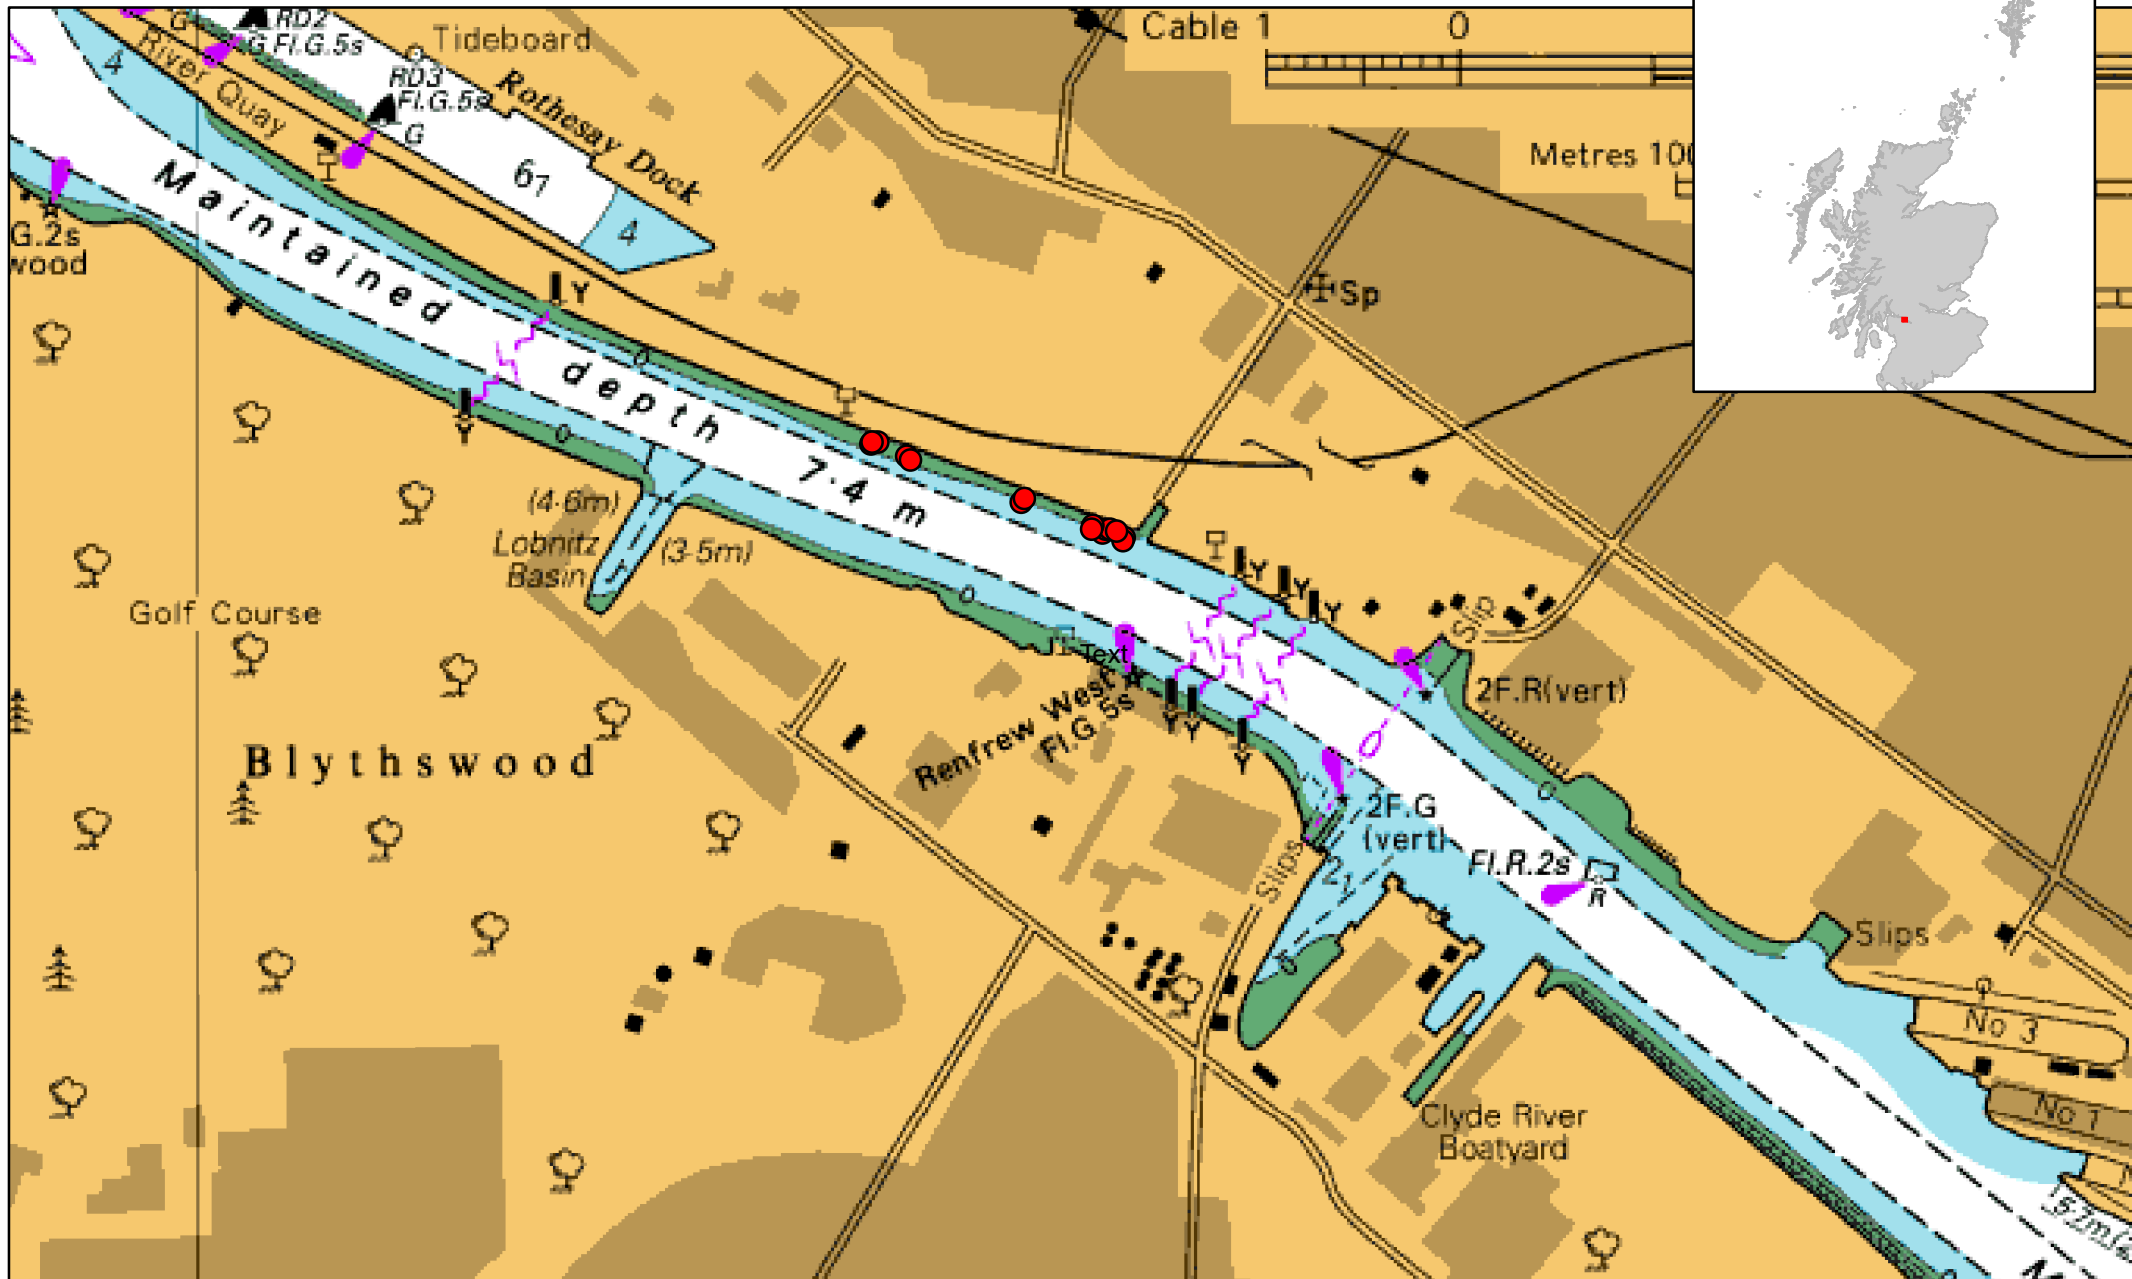

Chart of Licensed Activity

NOT FOR NAVIGATION. Created by Scottish Government (Marine Directorate) 2024.
© Crown Copyright, All rights reserved. OceanWise Licence No. EK001-20140401. Ordnance