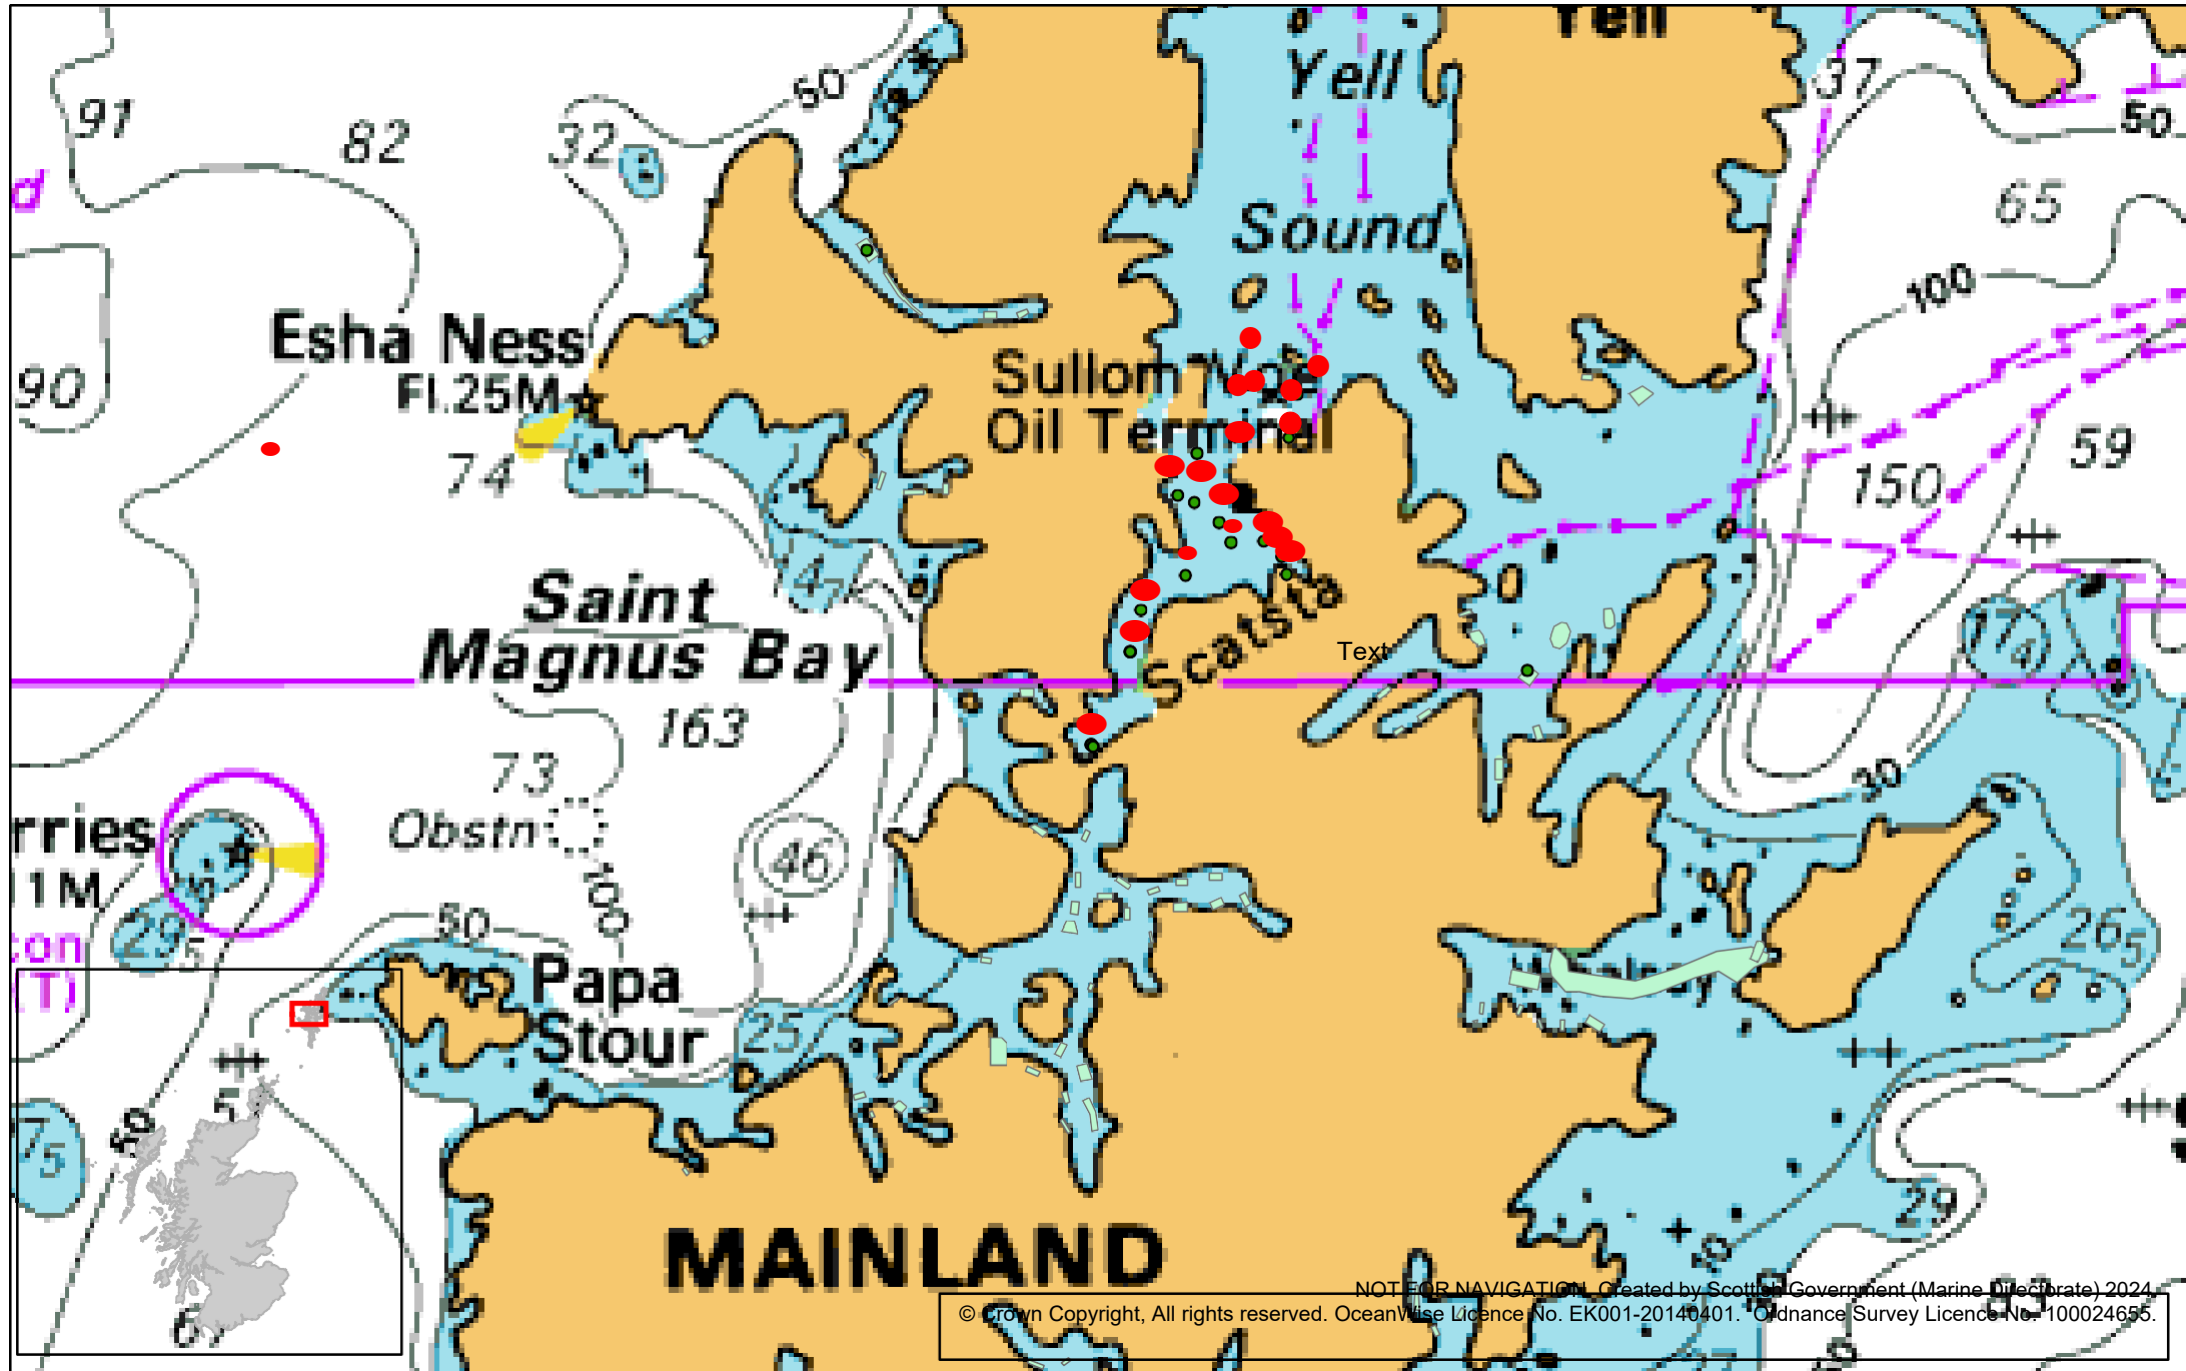

Marine Licence MS-00010765
Chart showing location of Licensed Activity

NOT FOR NAVIGATION. Created by Scottish Government (Marine Directorate) 2024.

© Crown Copyright, All rights reserved. Oceanwise Licence No. EK001-20140401. Ordnance Survey Licence No. 100024655.