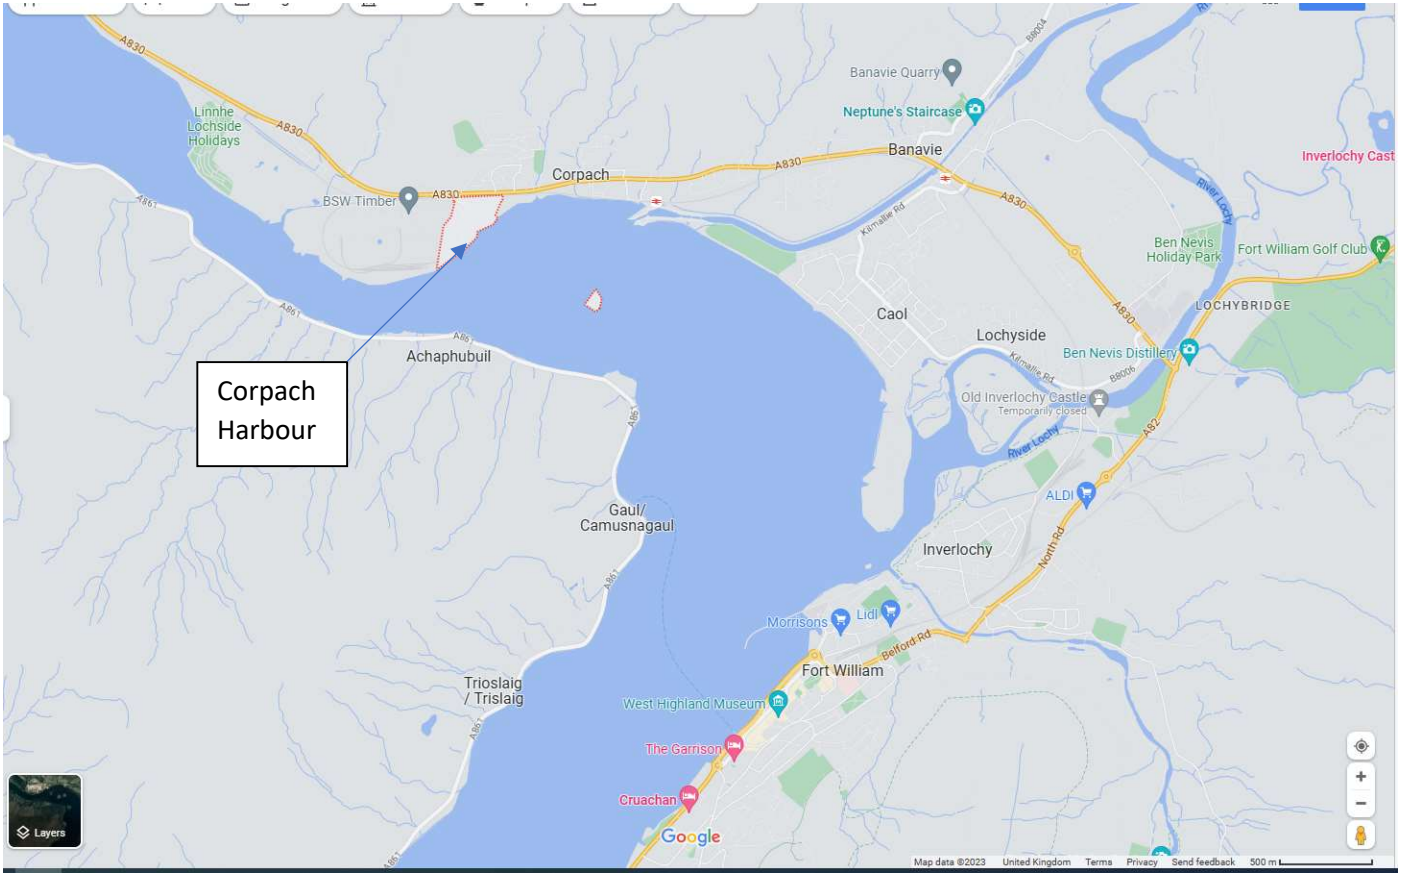

Corpach Harbour / Boyd Brothers (Haulage) Limited Location Map

Coastal Erosion Repair Area – 150m