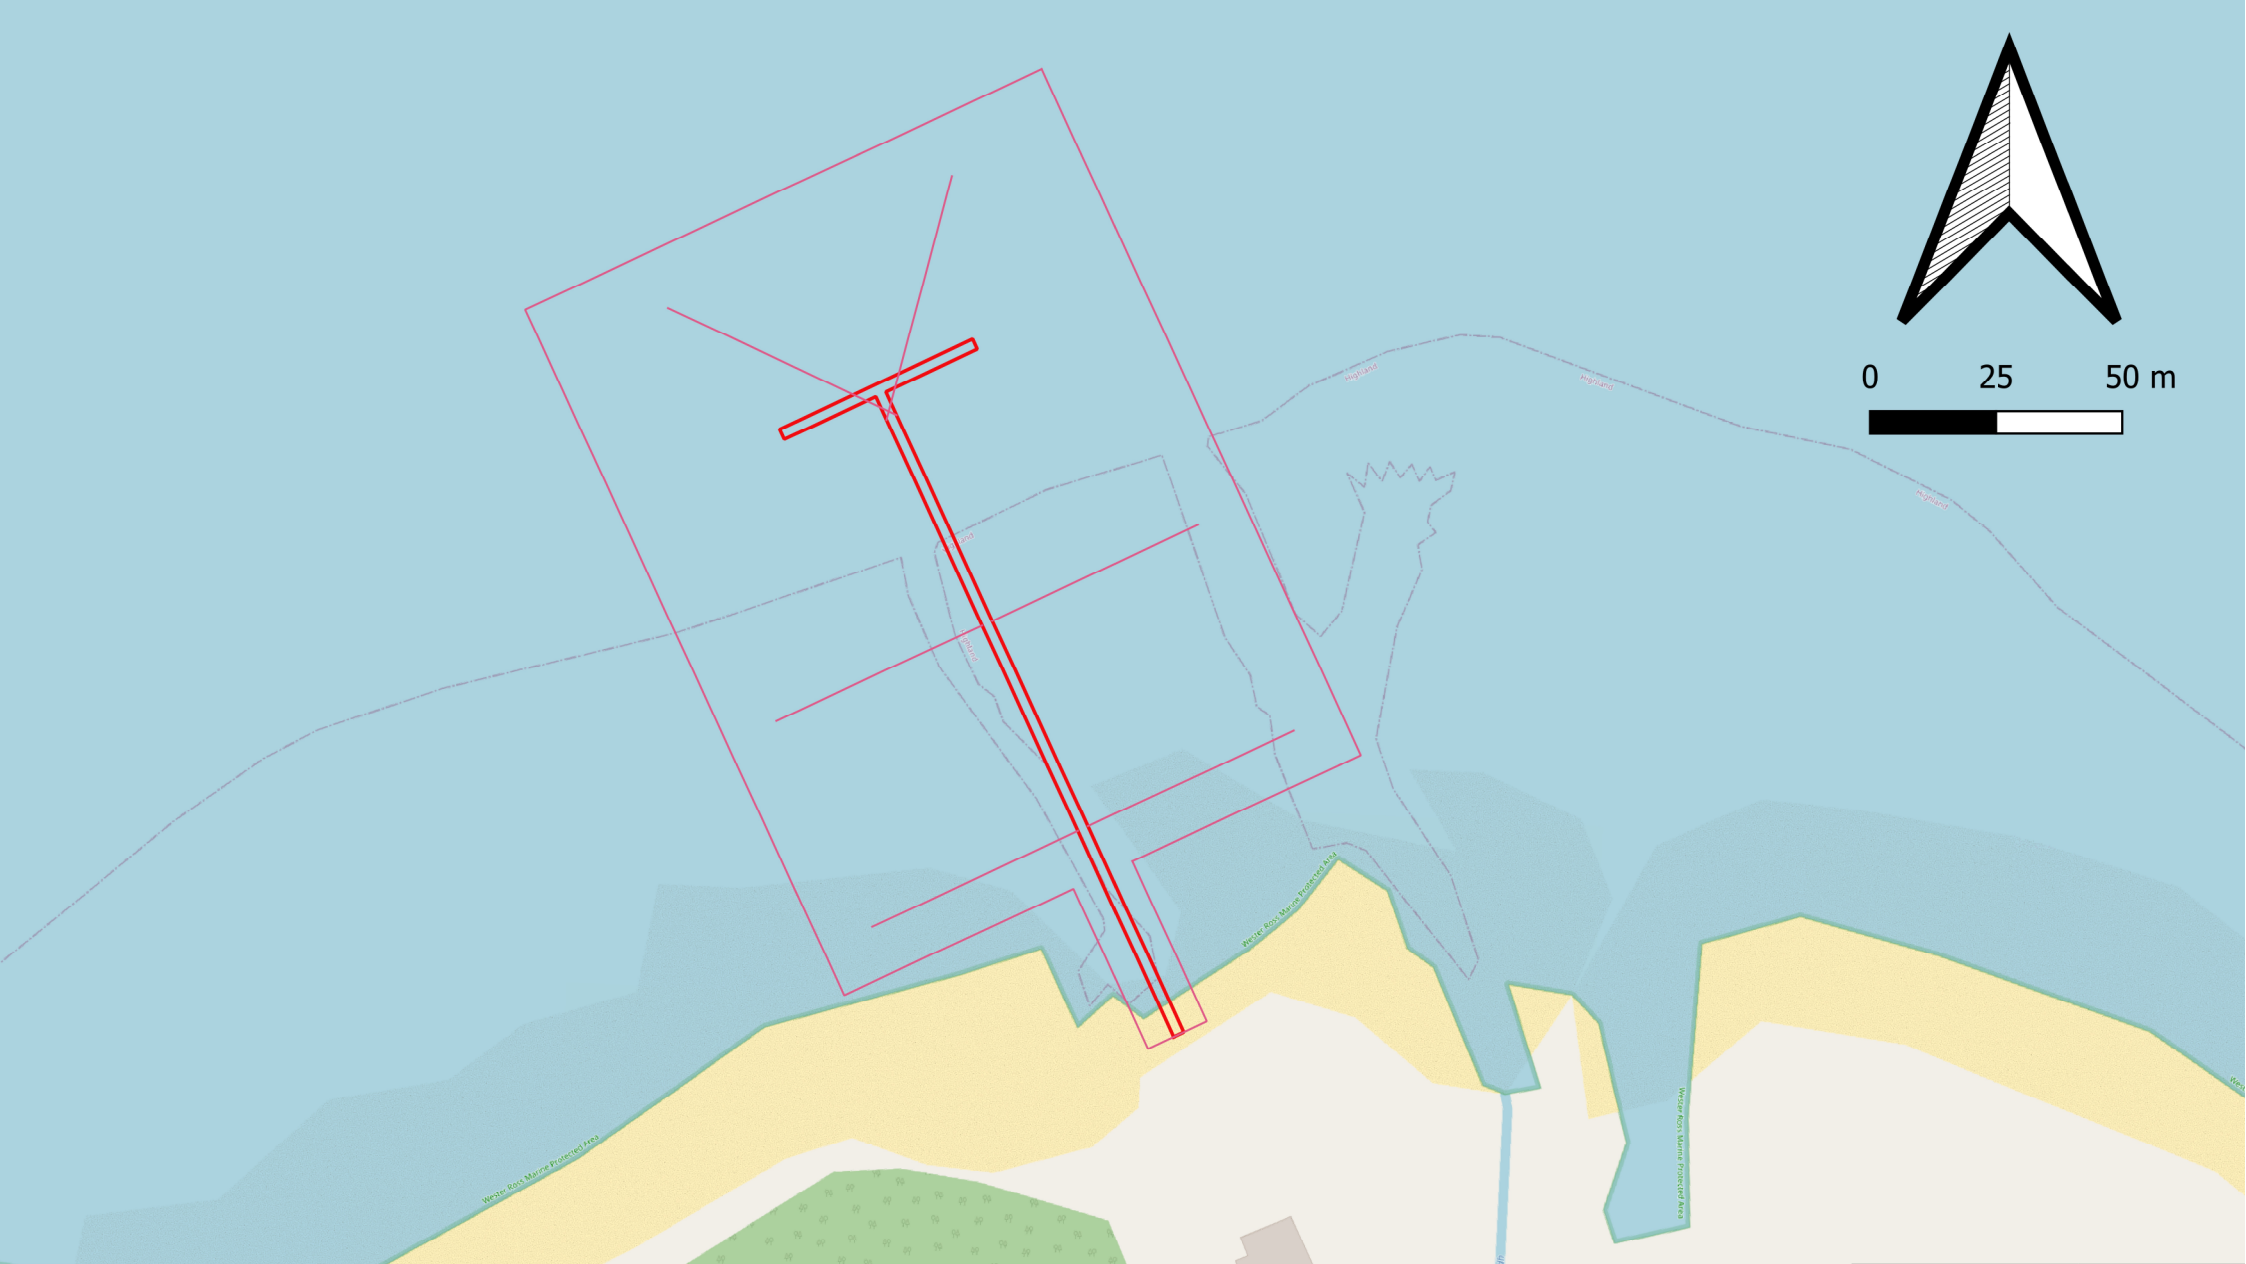

## Annex 1: Location Maps

**ARDESSIE SHOREBASE  
MAP OF SITE LOCATION**

**Legend**

— Proposed pontoon, associated moorings and moorings boundary

1:1500

2026-01-05

SH

Ardessie Pontoon Proposed Location

**Scale**

**Date**

**Drawn**

<p><b>ARDESSIE SHOREBASE</b></p>	<p><b>Legend</b></p>	<p>1:10,000</p>	<p>2026-01-05</p>	<p>SH</p>
<p><b>MAP OF SITE LOCATION</b></p>	<p><span style="color: red;">■</span> Proposed pontoon boundary</p>	<p>Scale</p>	<p>Date</p>	<p>Drawn</p>
<p>Ardessie Pontoon Proposed Location</p>				