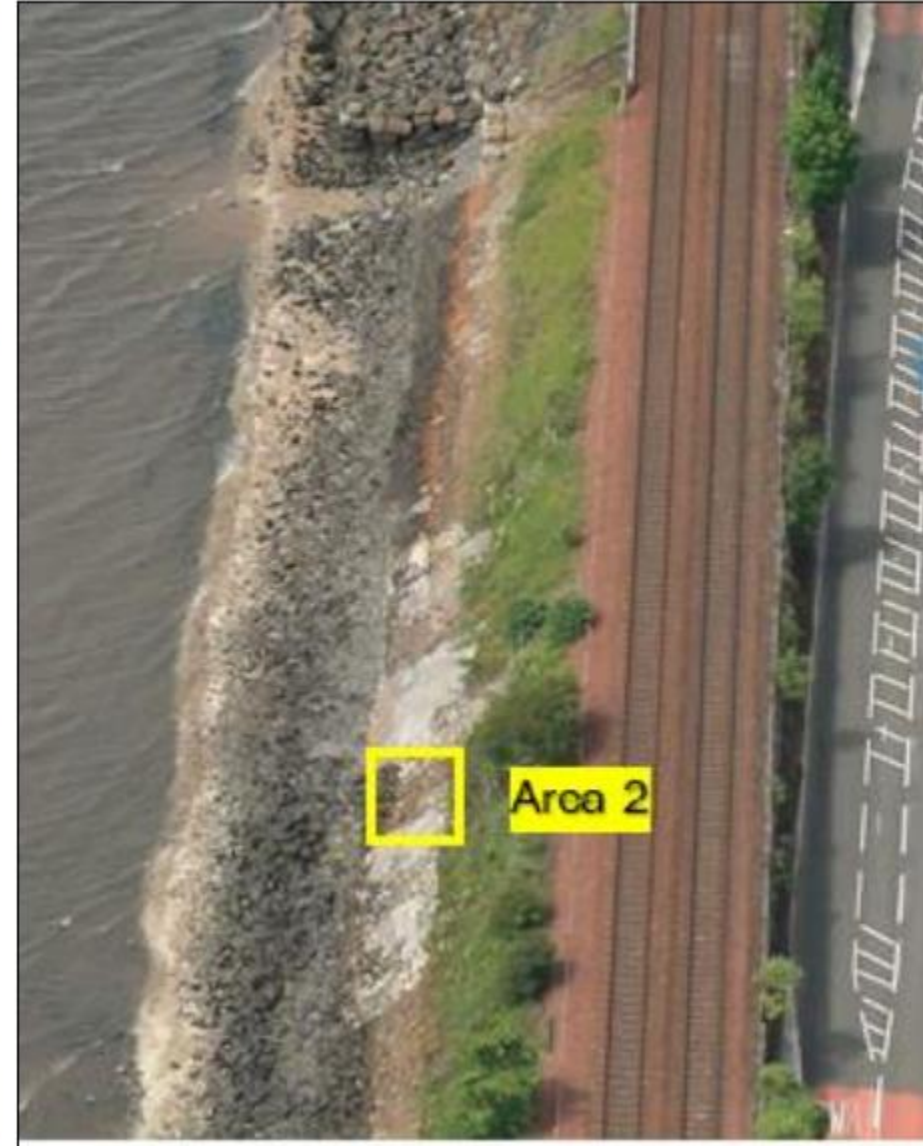

Site Location - NT 24708 86381

Site Location – OS Map

Microsoft Bing Find places and landmarks on Bing Maps

Directions Traffic Local My Places More

76

seagulls.slogged!reinforce

Fife Coastal Path

Feedback

100 ft 30 m
Image courtesy of Ordnance Survey

Privacy and Cookies Legal Advertise About our ads Help Feedback Manage Cookie Preferences © 2024 Microsoft

Works Location

Area 1

Approx – 3m² –
narrow strip
underside of
existing concrete
screed approx. 9m
long x 200mm to
300mm wide.
324710, 686368
324719, 686368