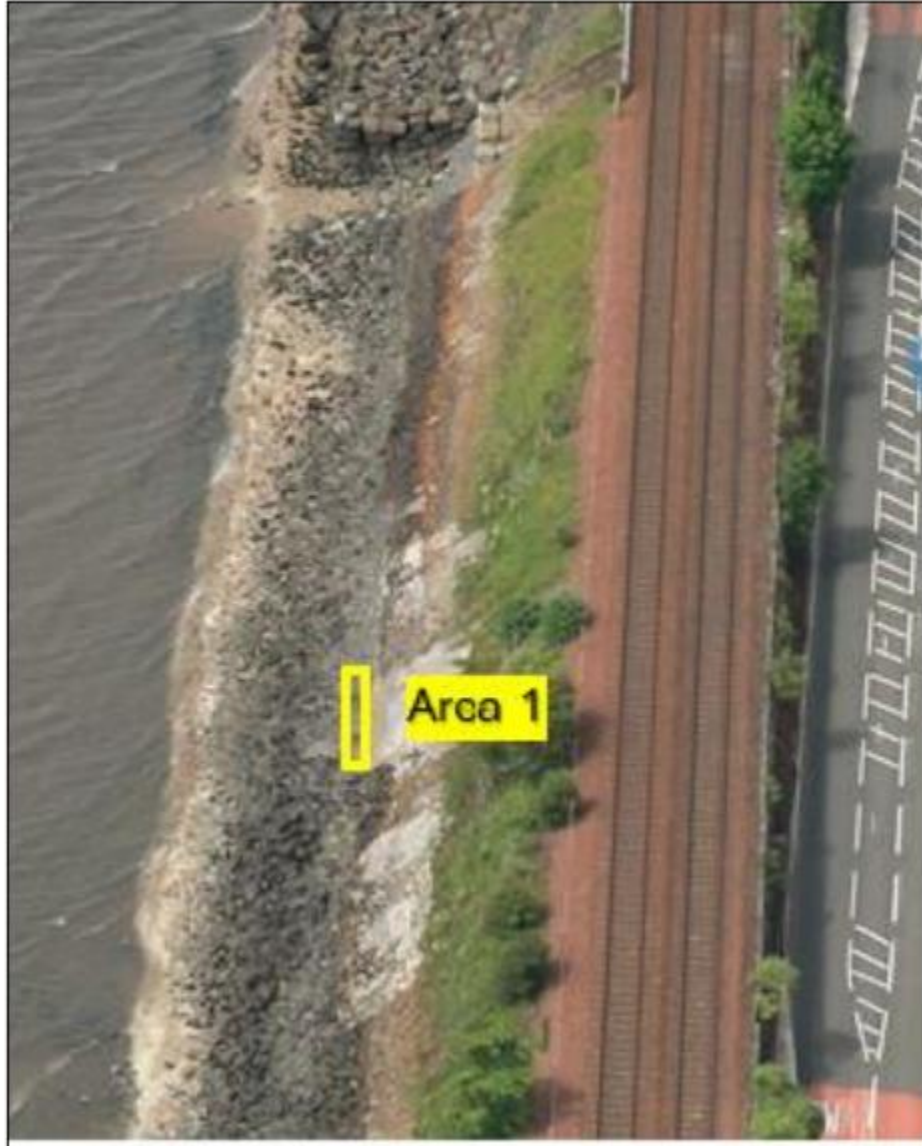

Site Location - NT 24708 86381

Site Location – OS Map

Microsoft Bing Find places and landmarks on Bing Maps

Directions Traffic Local My Places More

76

seagulls.slogged!reinforce

Fife Coastal Path

Feedback

100 ft 30 m
Image courtesy of Ordnance Survey

Privacy and Cookies Legal Advertise About our ads Help Feedback Manage Cookie Preferences © 2024 Microsoft

Works Location

Area 1

Approx – 3m² –
narrow strip
underside of
existing concrete
screed approx. 9m
long x 200mm to
300mm wide.
324710, 686368
324719, 686368