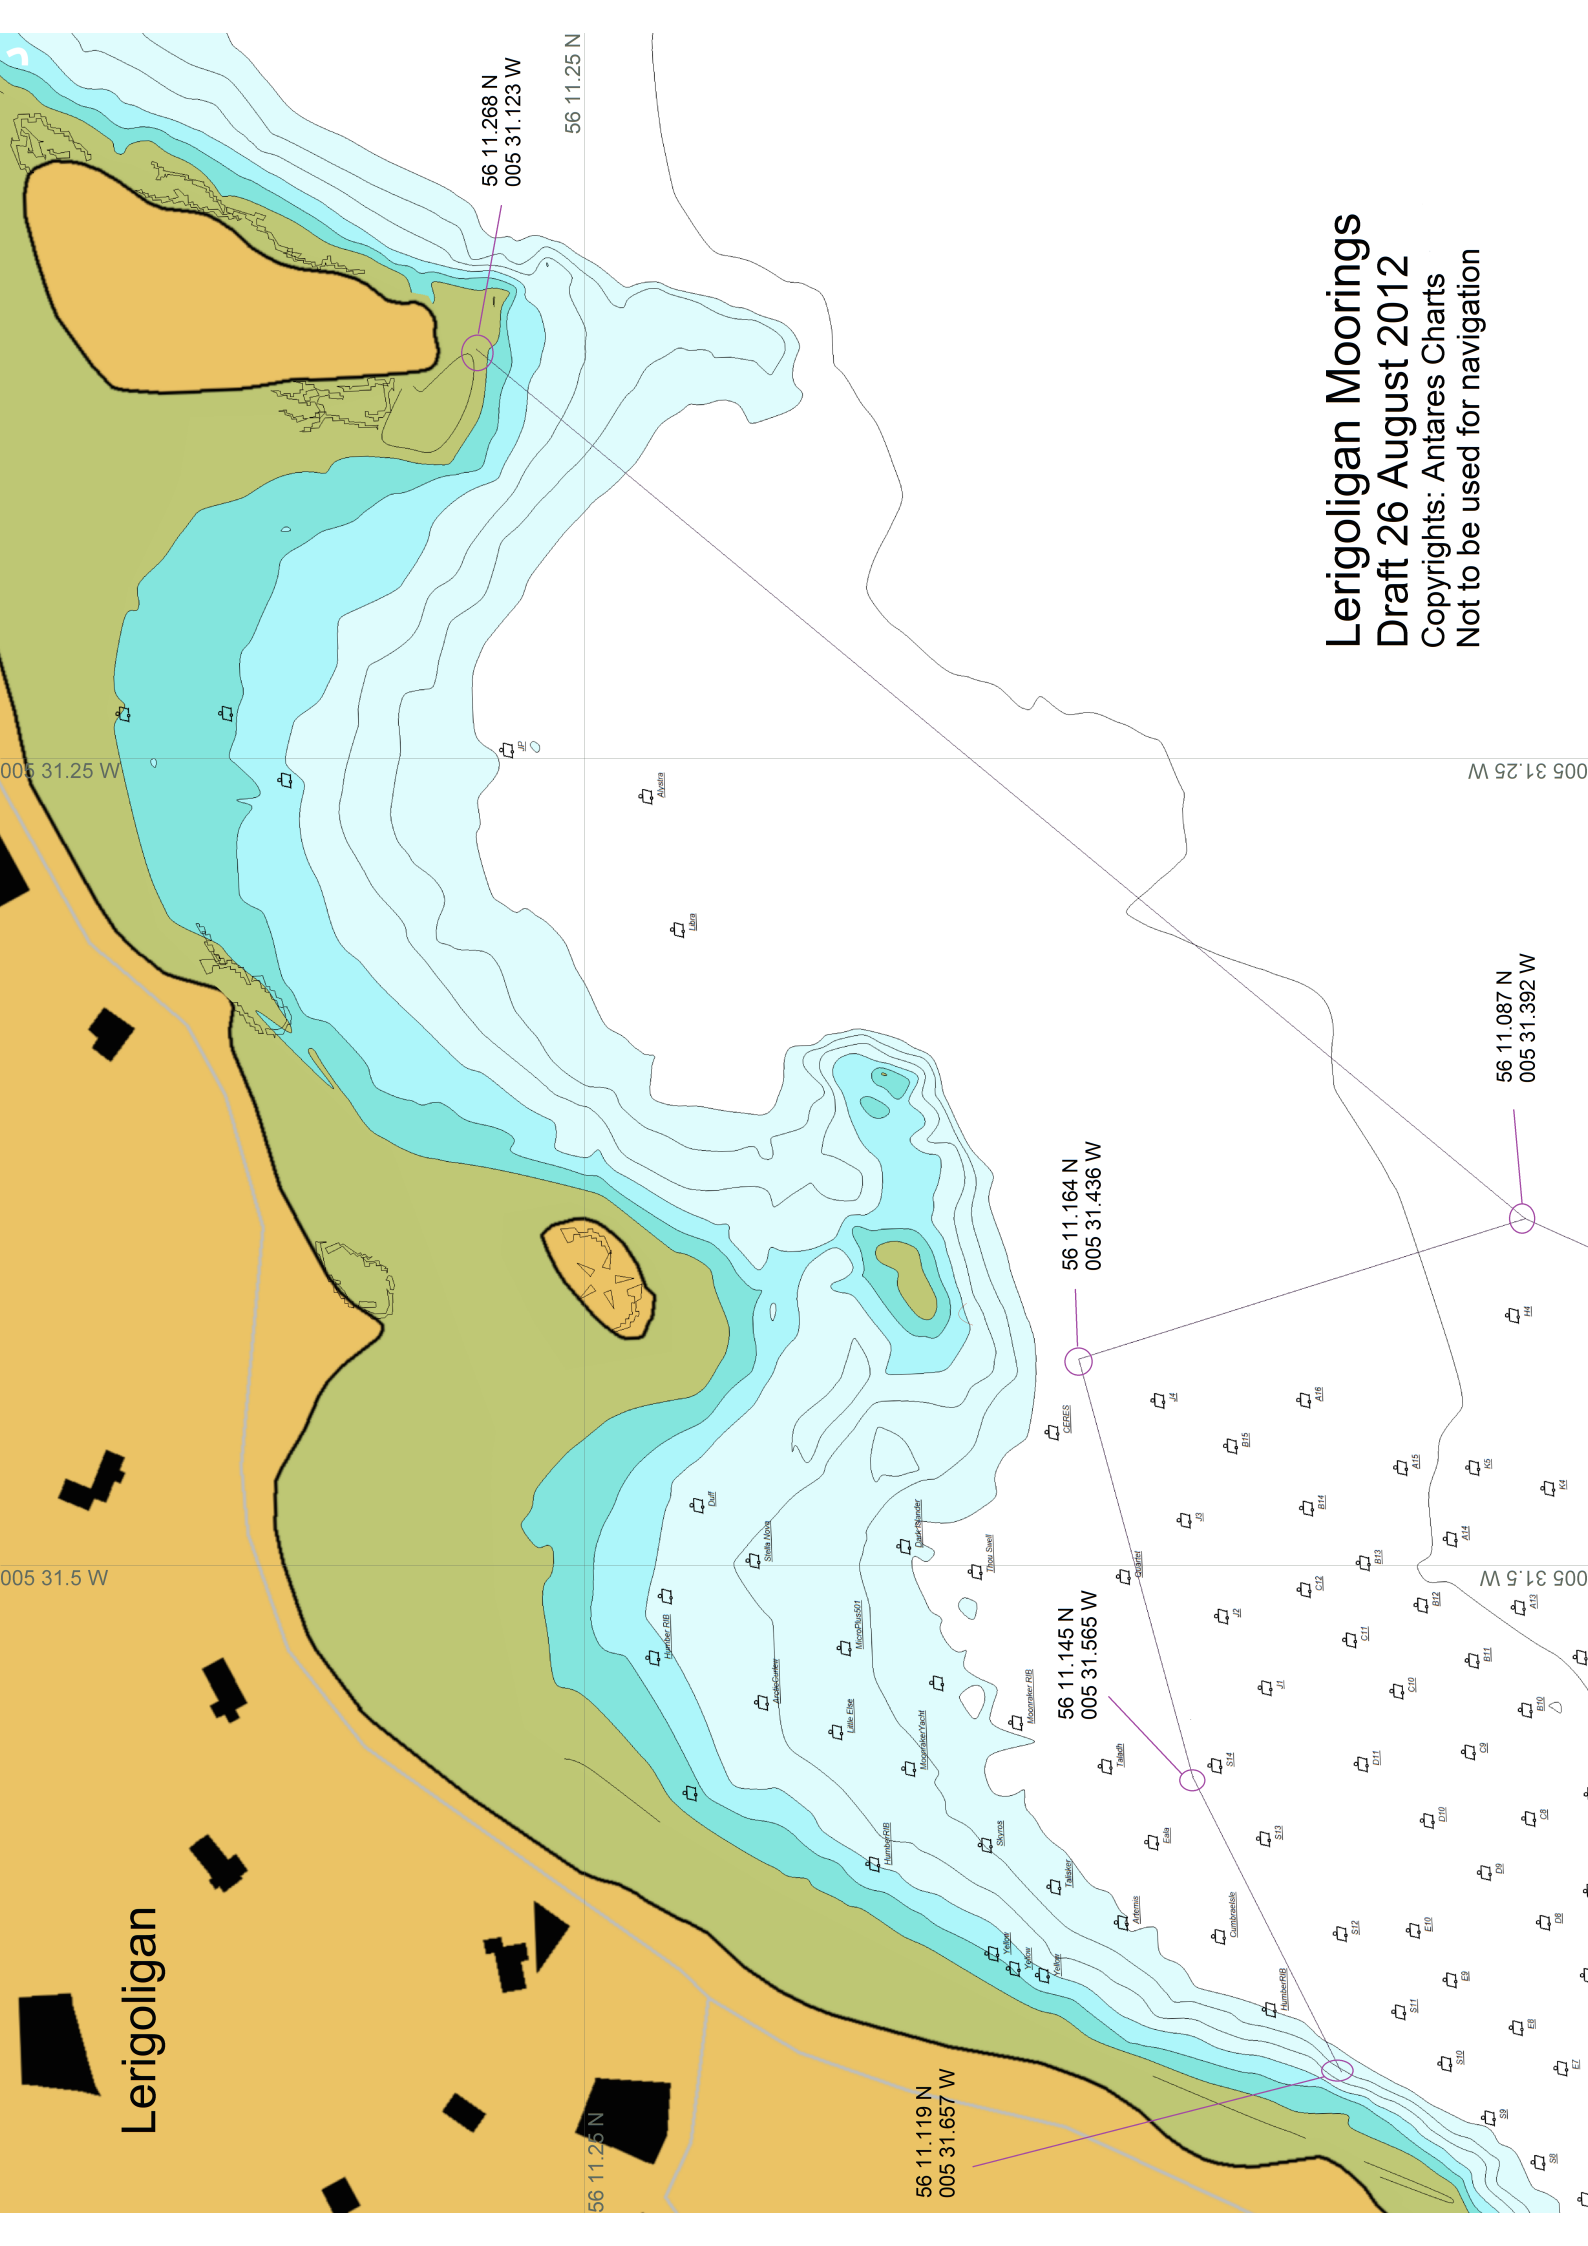

Lerigoligan

Lerigoligan Moorings
Draft 26 August 2012
Copyrights: Antares Charts
Not to be used for navigation