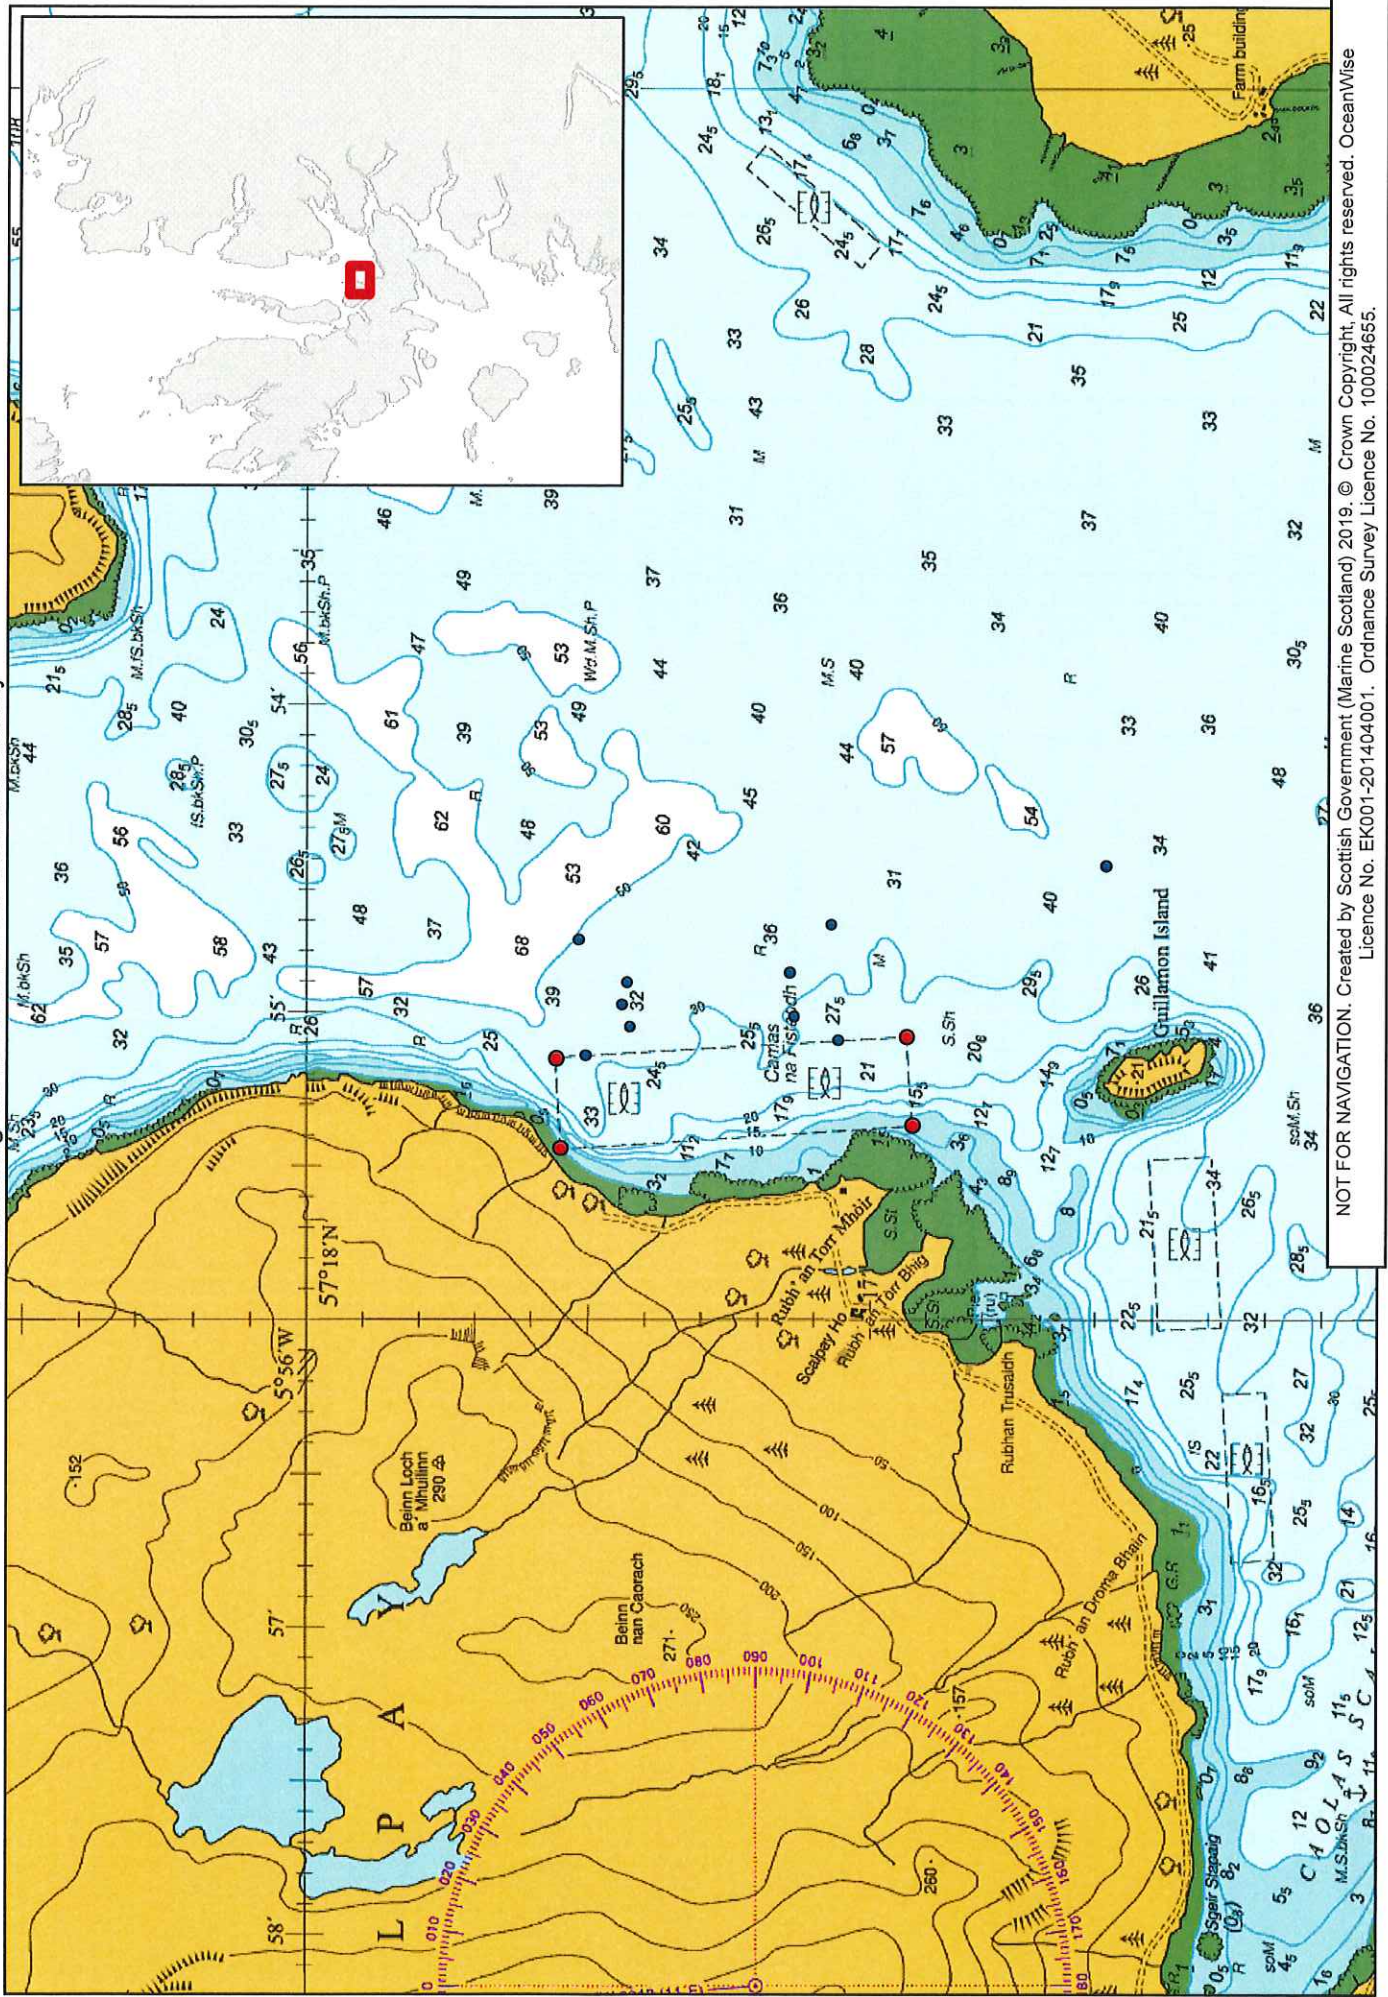

Chart showing the location of the licensed activity

NOT FOR NAVIGATION. Created by Scottish Government (Marine Scotland) 2019. © Crown Copyright. All rights reserved. OceanWise Licence No. EK001-201404001. Ordnance Survey Licence No. 100024655.