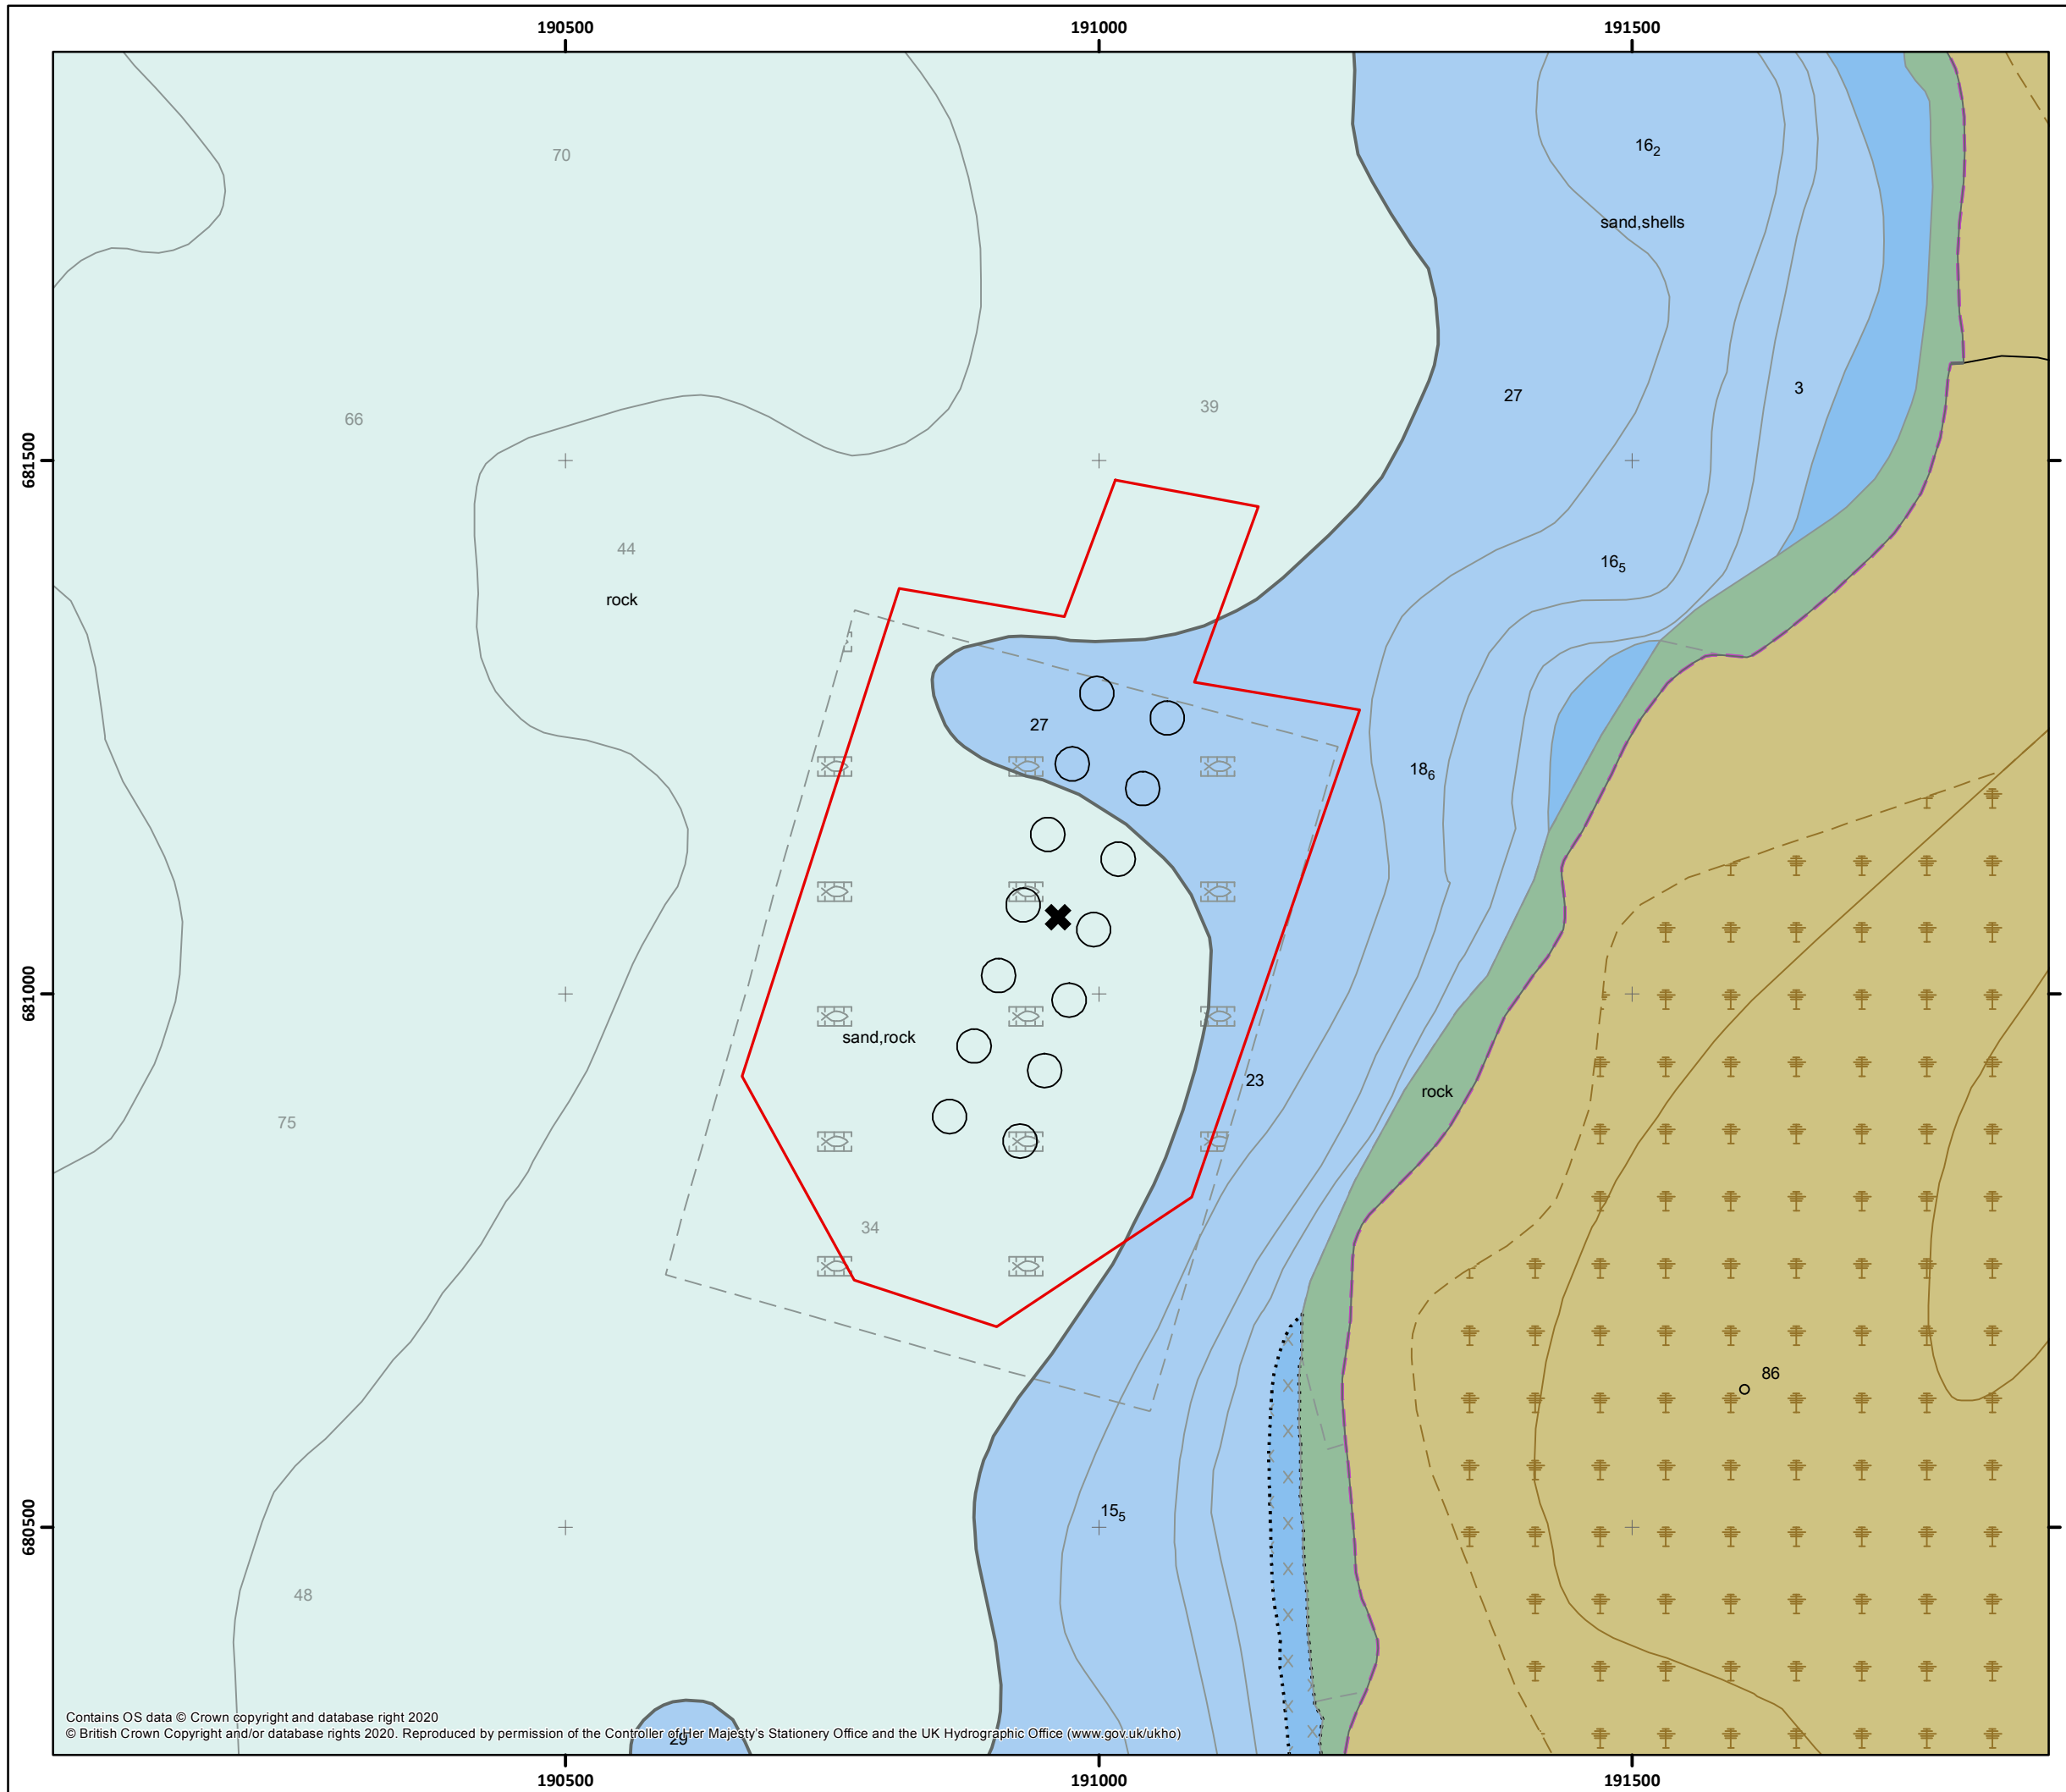

Legend

- Mooring Area
- Pen
- Site Centre
55° 58.618' N, 5° 21.112' W

Drawn by: MED	1:6,000 @A3
Checked by: PH	Revision: A1
Approved By: PH	Date: 09/07/2020

Site Location

Figure 1

**Ardgaddan
Loch Fyne**

Contains OS data © Crown copyright and database right 2020
© British Crown Copyright and/or database rights 2020. Reproduced by permission of the Controller of Her Majesty's Stationery Office and the UK Hydrographic Office (www.gov.uk/ukho)