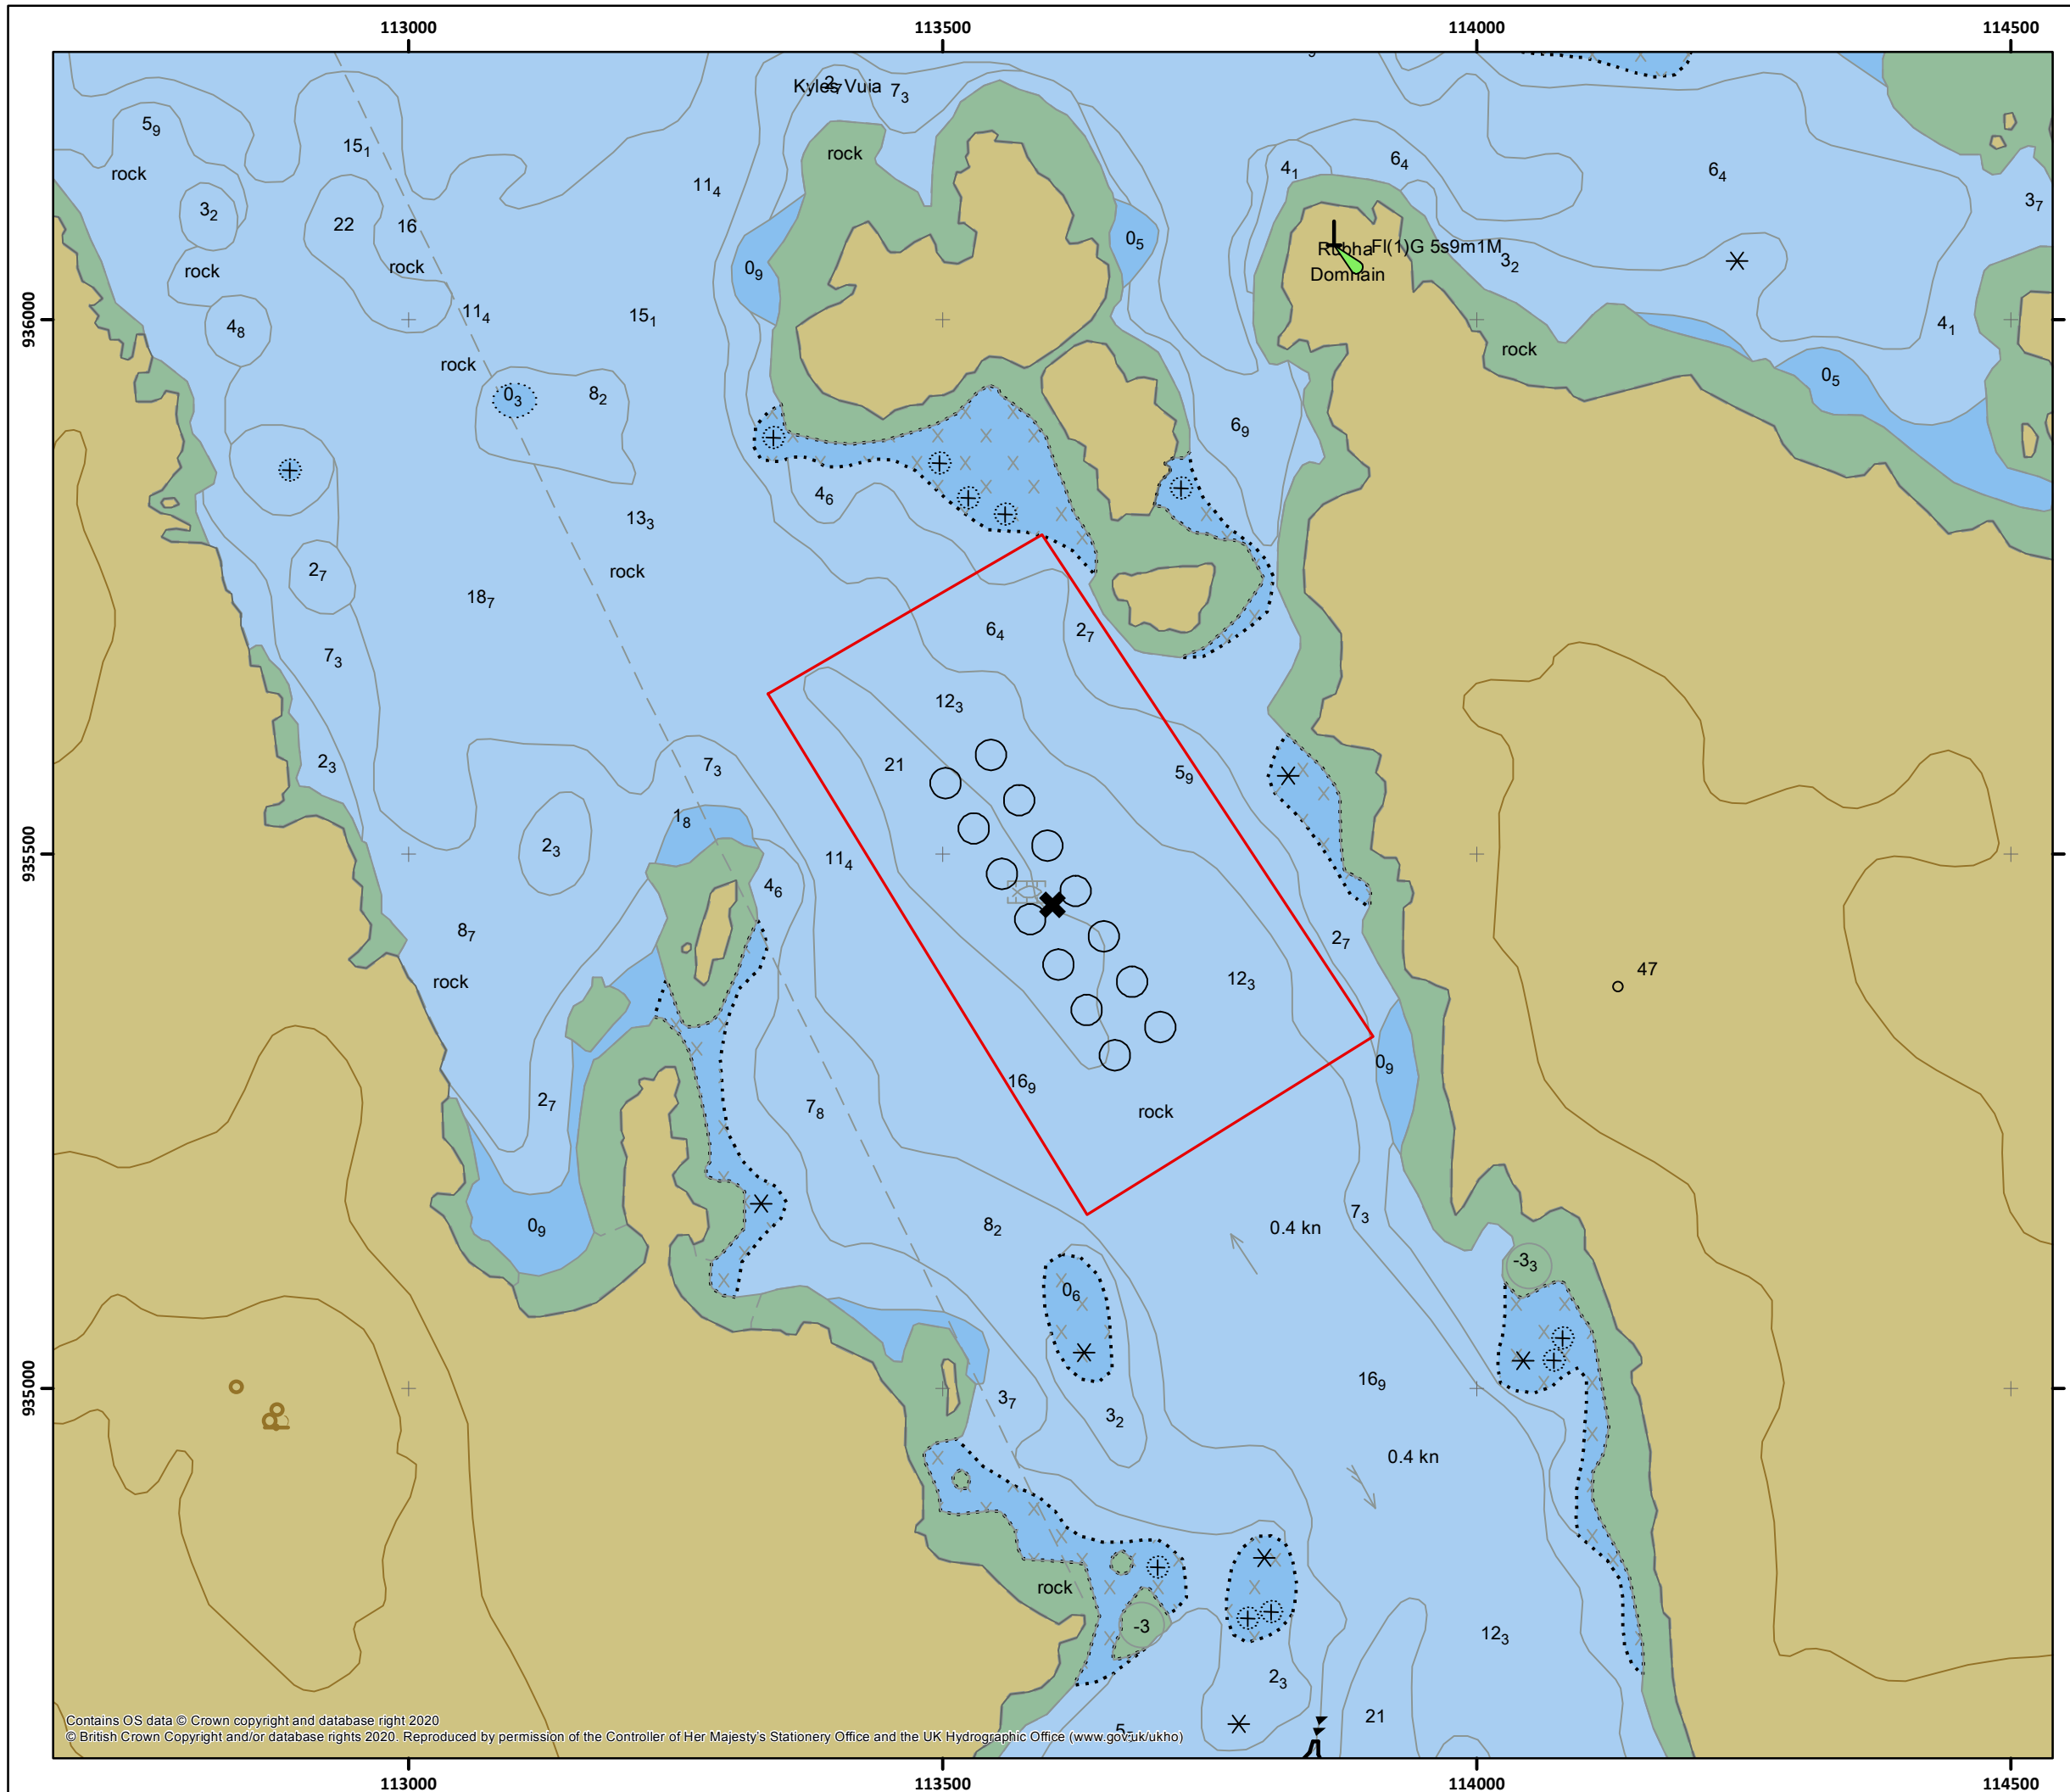

Legend

- Mooring
- Pen
- Site Centre
58° 12.864 N, 006° 52.714 W

0 100 200 m

Drawn by: MED	1:6,000 @A3
Checked by: PH	Revision: A1
Approved By: PH	Date: 09/07/2020

Site Location Figure 1

Kyles Vuia Isle of Lewis

Contains OS data © Crown copyright and database right 2020
© British Crown Copyright and/or database rights 2020. Reproduced by permission of the Controller of Her Majesty's Stationery Office and the UK Hydrographic Office (www.gov.uk/ukho)