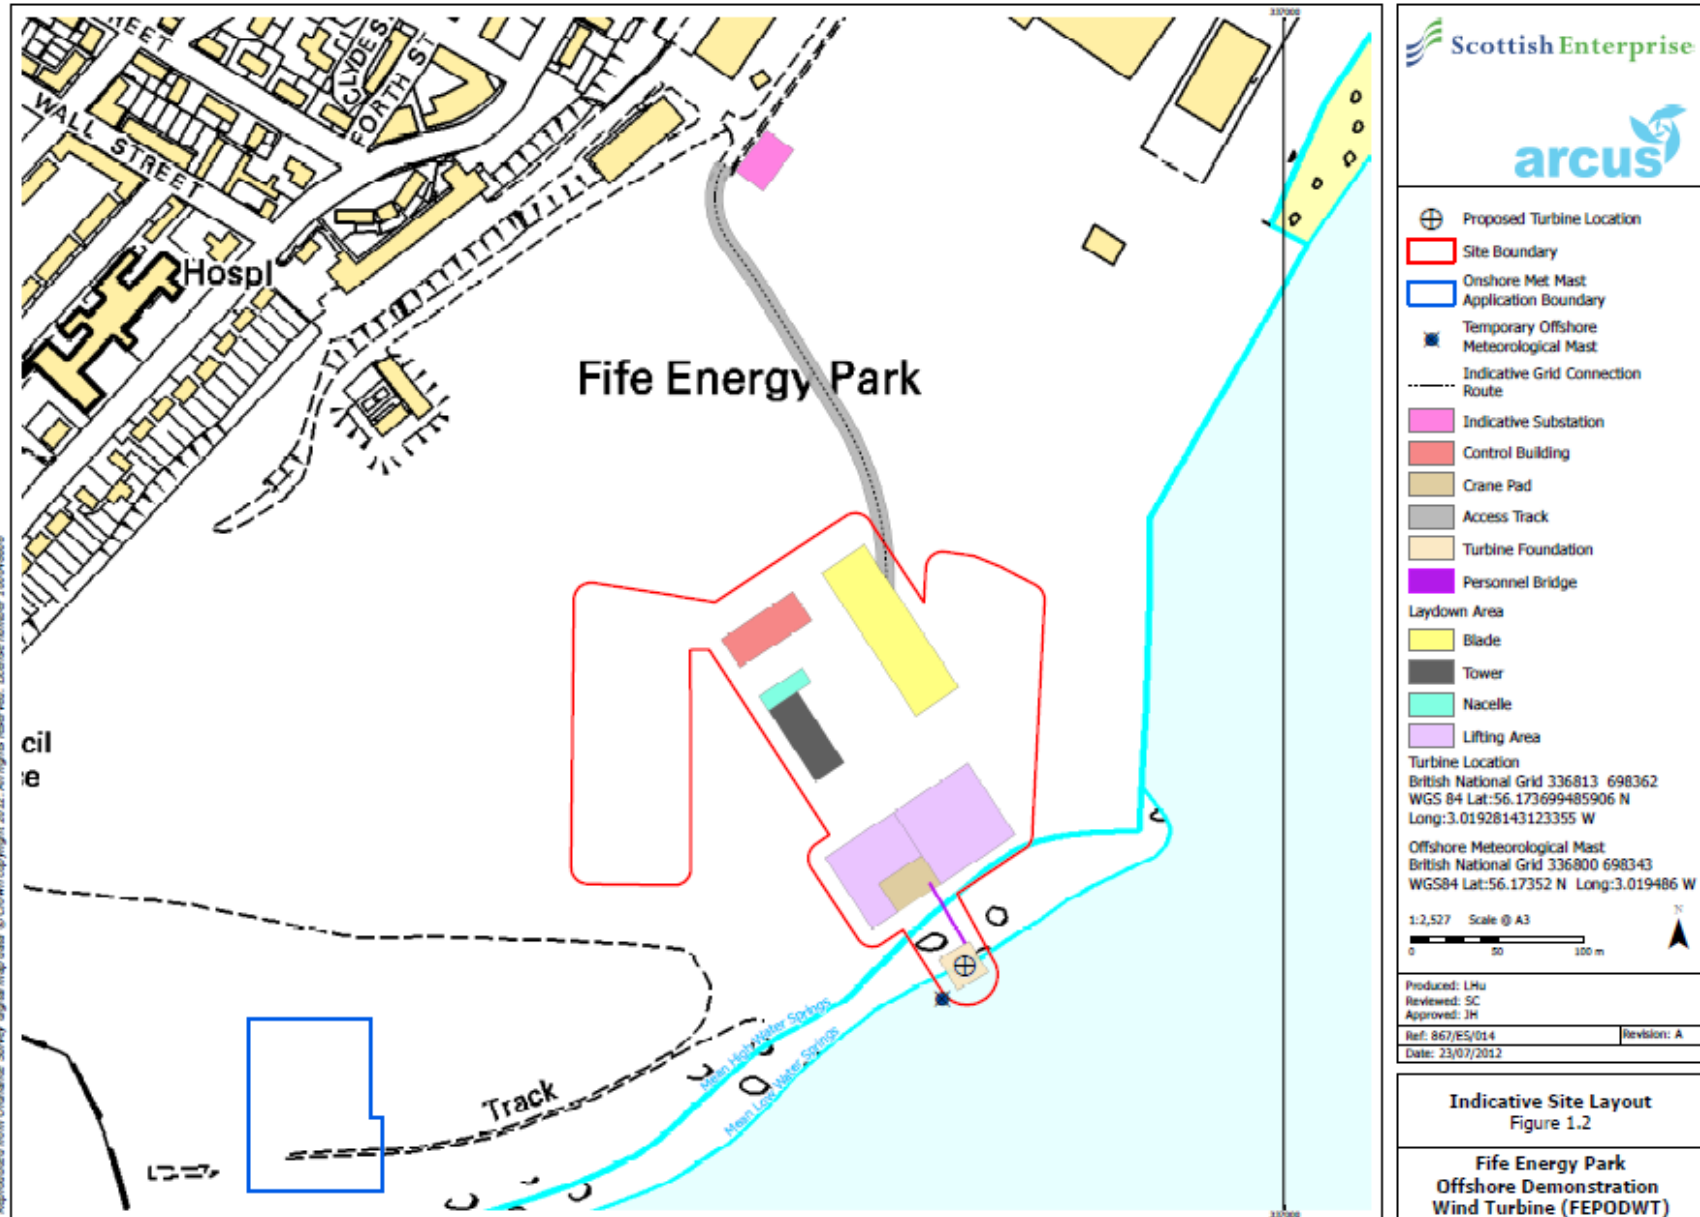

TURBINE LOCATION