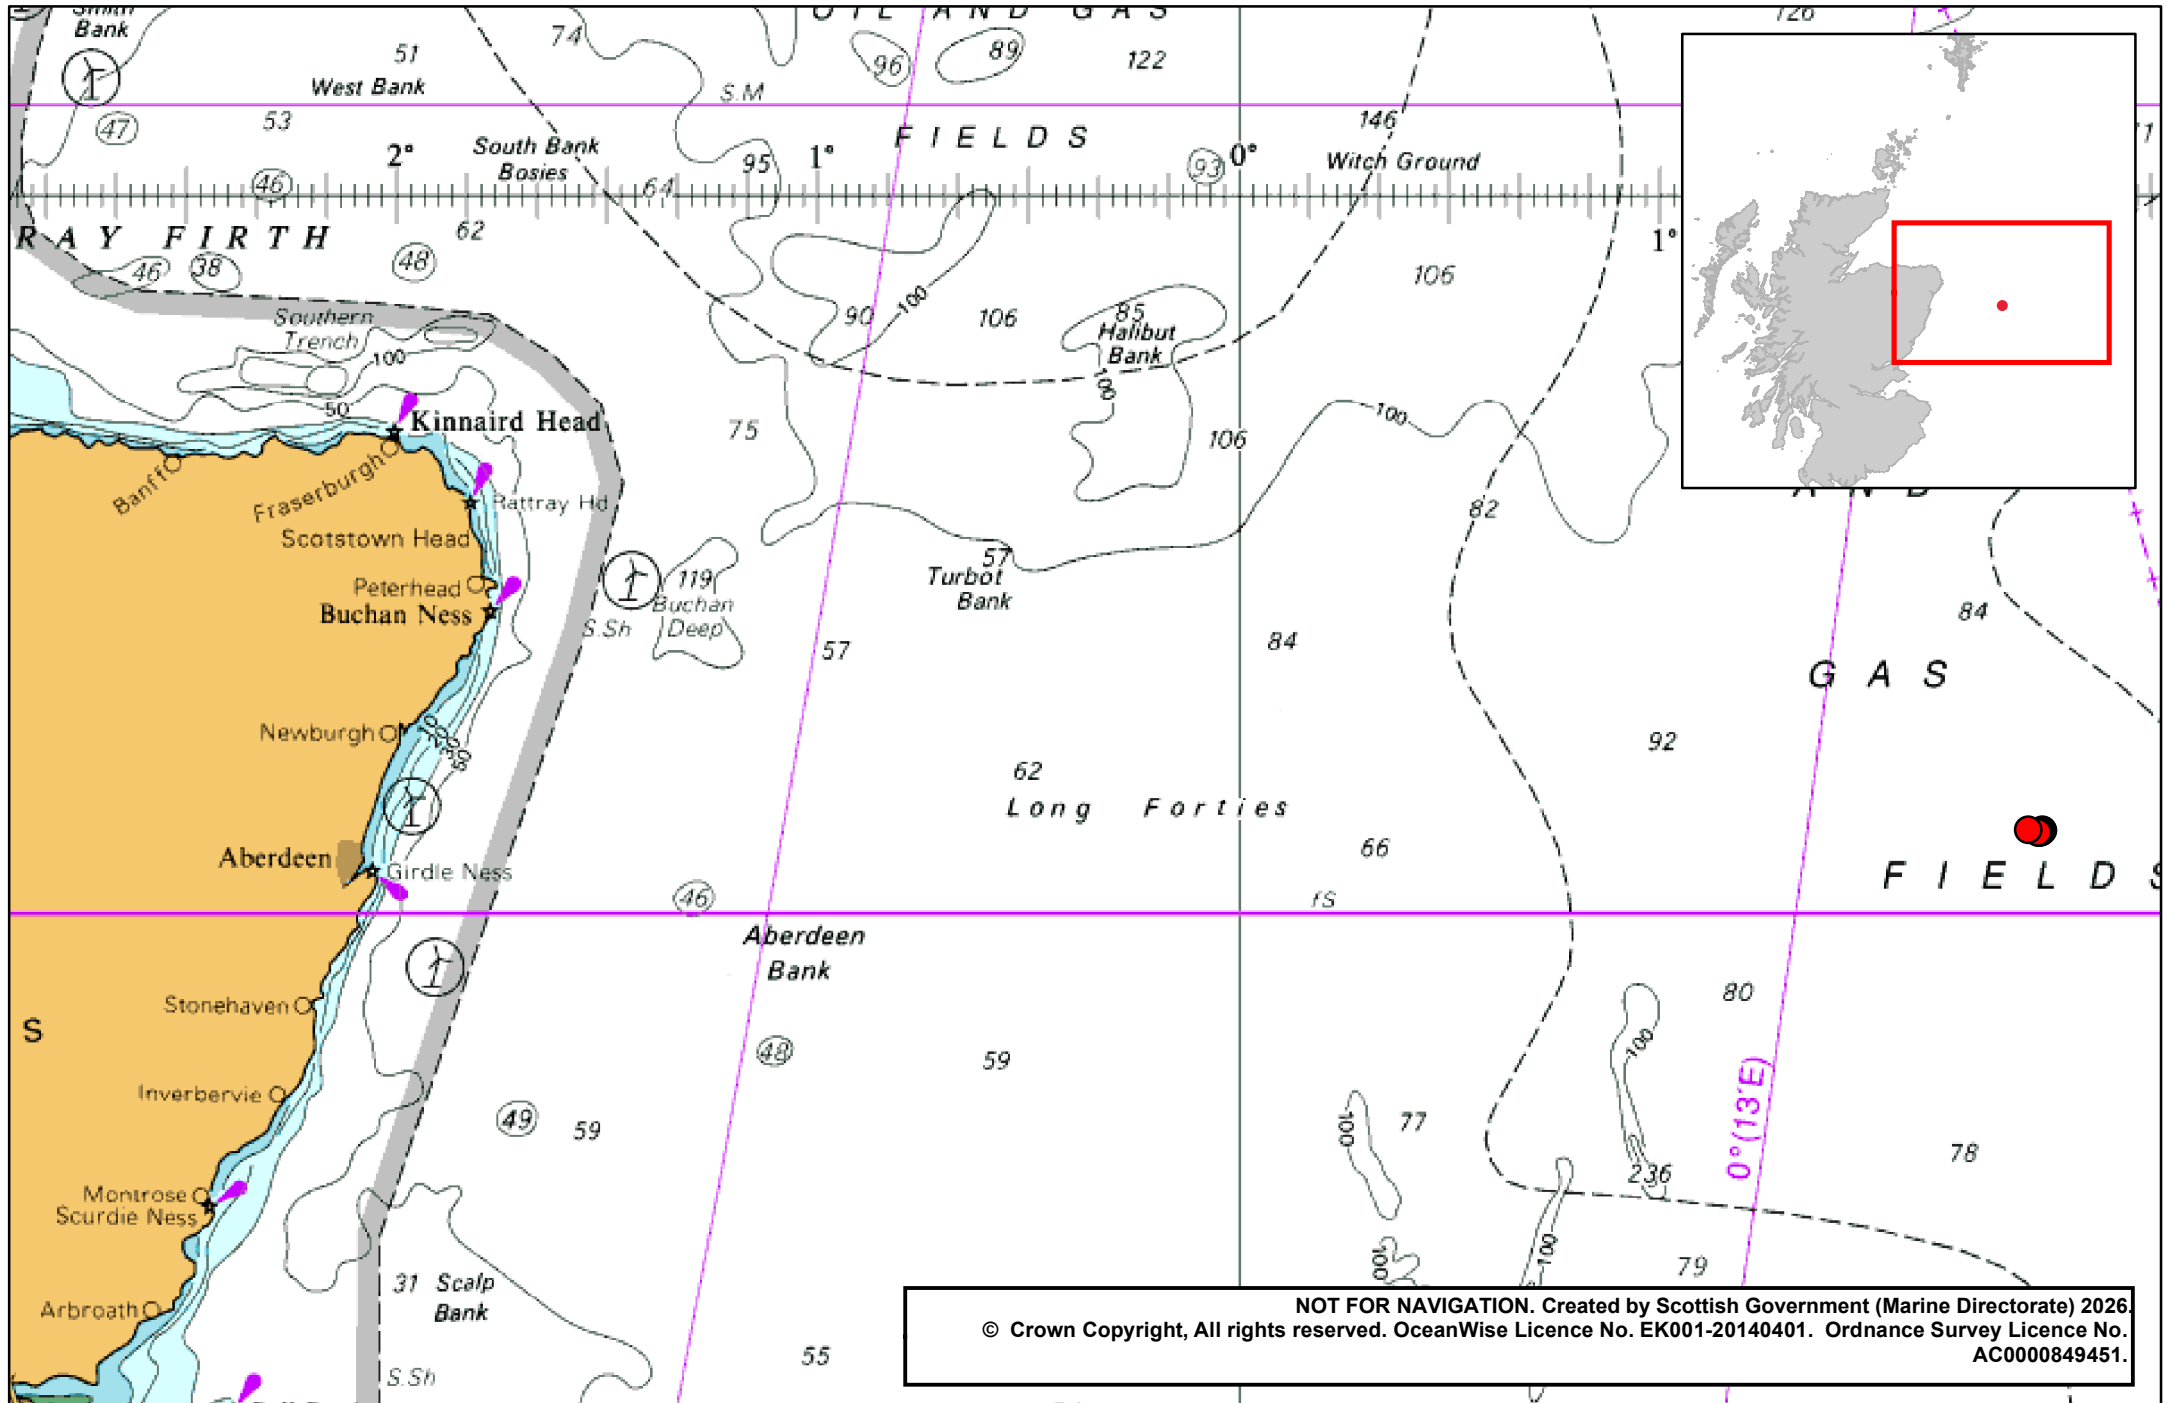

# ANNEX ONE TO MARINE LICENCE MD-00011756

Chart showing location of the Licensed Activity

NOT FOR NAVIGATION. Created by Scottish Government (Marine Directorate) 2026  
© Crown Copyright, All rights reserved. OceanWise Licence No. EK001-20140401. Ordnance Survey Licence No. AC0000849451.